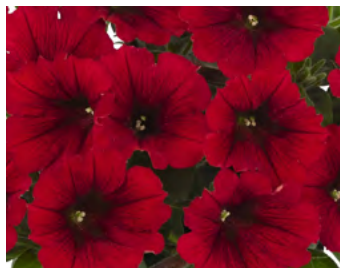

Potunia Dark Red