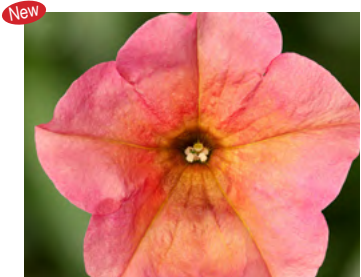

Sanguna Mango Punch