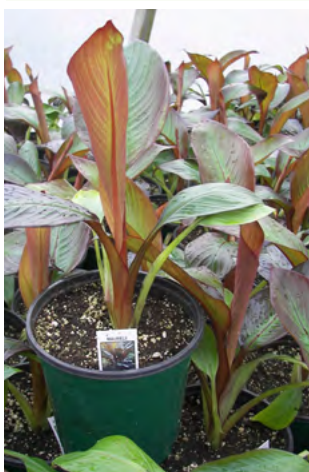

TRADE GALLON PREFINISHED POTS (Sold in multiples of 6 per tray - 17CM-H Janor in Green/Black)

Alocasia

- Borneo Giant
- Lauterbaachiana Baroque Sword
- Sting Ray

Colocasia

- Giant Thailand
- New** Hawaiian Diamond Head
- Hawaiian Maui Gold
- Hawaiian Maui Sunrise
- Hawaiian Punch
- Hawaiian Tropical Storm **New**
- Tea Party
- Teacup