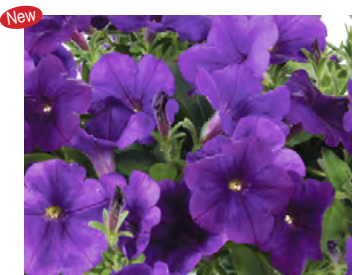

Amore Purple Heart

Amore Queen of Hearts

Capella Series

From Danziger. Big self-cleaning flowers on a compact mounded form with semi-trailing habit.

Capella Hello Yellow

Capella Indigo

Cascadia Series

From Danziger. Large flowers cover the plant; bred to cascade over the sides of larger containers.