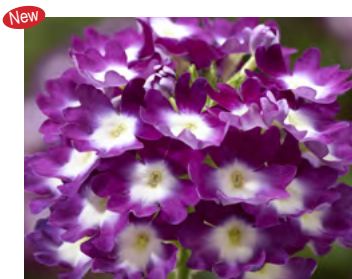

Lanai Series

From Syngenta. Strong trailing habits ideal for baskets and combos. Class-leading disease resistance makes this series a real winner.

Lanai Blue

Lanai Bright Eye

Lanai Cyclops Purple

Lanai Magenta