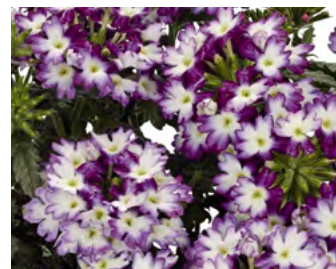

Wicked Cool Purple