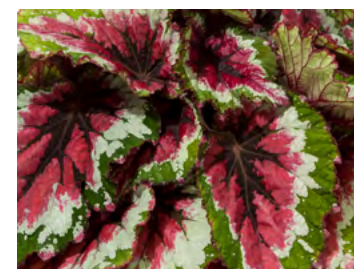

Shadow King Strawberry Sherbet