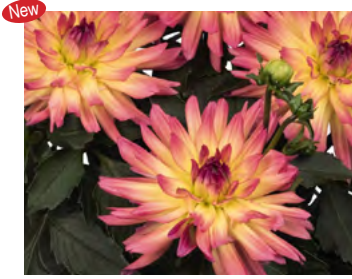

Megaboom Passion Fruit