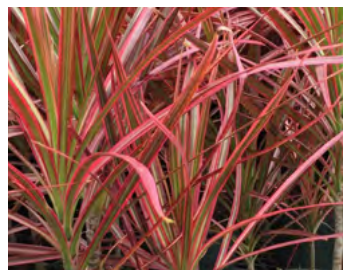

Dahlia continued
26 Strip

Dichondra
26 Strip

Didelta
26 Strip

Dorotheanthus
26 Strip

Dracaena
51 Pro

m Colorama

Diascia

26 Strip

My Darling Series

From Dummer Orange. The My Darling series are more heat tolerant and bloom all summer. Attracts bees and butterflies.