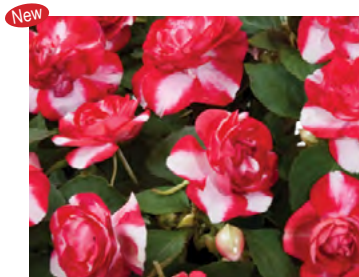

From Danizger. Musica consistently doubles customer expectations as it's easy to grow, quick to finish and has great plant compactness. High bloom count, reduced botrytis sensitivity and great retail performance add to the series' appeal.