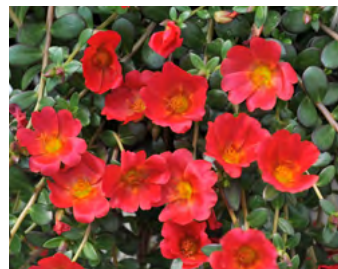

Cupcake Cherry Baby
Hot Pink