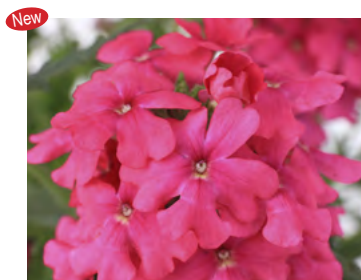

Lanai Series

From Syngenta. Strong trailing habits ideal for baskets and combos. Class-leading disease resistance makes this series a real winner.

Lanai Blue

Lanai Bright Eye

Lanai Cyclops Purple

Lanai Magenta