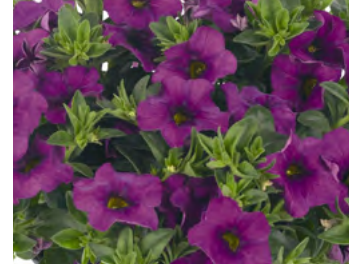

Aloha Kona Dark Lavender