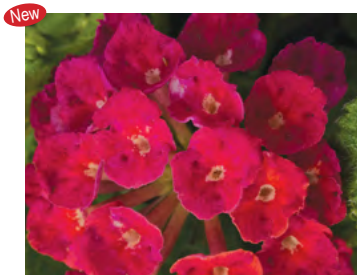

Lantana

26 Strip

Bandana Series by Syngenta
Large flowers with unparalleled heat and drought tolerance.

Bandana Cherry