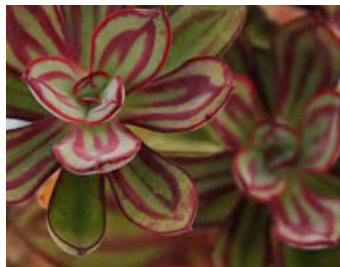

Succulent continued

51 Elle

Echeveria Nodulosa - Rosettes of Olive Green leaves that are marked with Red coloring on the margins and in the center.