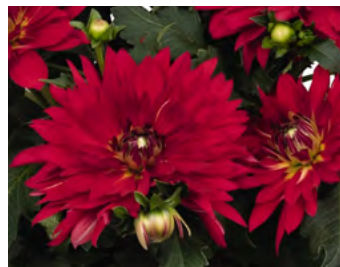

Starsister Rose & White

Starsister Scarlet & Yellow

Starsis Yellow Stripes

XXL Series by Dummen Orange

Large container Dahlias with good branching; enormous bloom size and radiant colors.

XXL Baja Sol

XXL Cancun Red