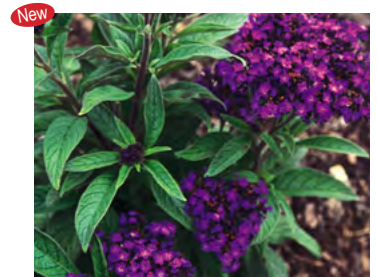

Silver
Silver-gray foliage; 9-12".

Variegated/Splash
Soft gray-green leaves with silvery-white
markings; 8-12".

Heliotrope

26 Strip

Marine
Large clusters of intense violet flowers on
vigorous plants with exquisite fragrance.