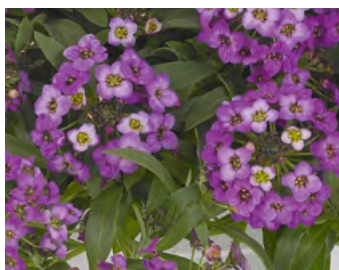

New

Hot Blooded Red
From Syngenta. Naturally well-branched and sterile for maximum impact.

New Gold
Golden-Yellow bloom; habit like Gold Mound; 12".

Lobularia

26 Strip

From Danziger. Fast-growing mounds of flowers overspill the edges of garden beds and containers. Plants are heat tolerant, with sweetly scented blooms that last all summer and into fall. Trailing, early flowering and lots of bloom power.