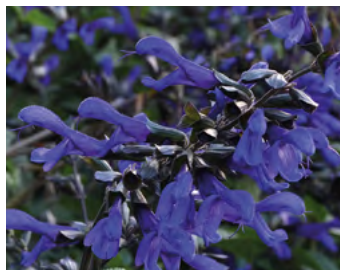

Rhythm & Blues
PlantHaven. This variety is a superior version of 'Black and Blue'. Easy to grow and a hummingbird favorite.