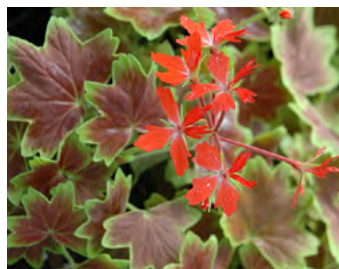

Petals

Pink Happy Thought

Platinum

Red Happy Thought

Red Rosebud

Vancouver Centennial

Wilhem Languth

Geranium - Zonal Specialty