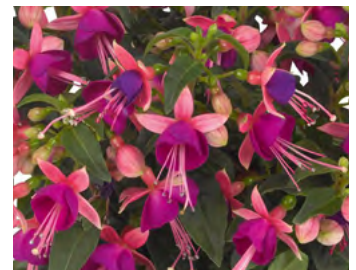

Blue Eyes
Light blue bloom on pendulous gray-green foliage.

Aretes Alwin

Aretes Arroyo Grande

Aretes Belfort

Aretes George Bartlett

Aretes Jollies Nantes

Aretes Lago Grande

Aretes Jollies Nancy

Aretes Patio Princess

Fuchsia

26 Strip

Aretes Series
From Dummen Orange. Compact; quick to bloom.

Fuchsia continued

26 Strip

Aretes Ringwood Market

Aretes Rio Grande