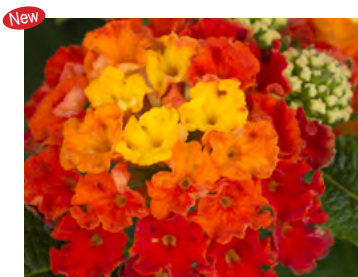

Bandana Yellow

Bandito Lemon Zest

Bandito Series by Syngenta

Compact series for summer-long color.

Bandito Orange Sunrise

Bandito Red

Bandito Rose

Bandito Yellow