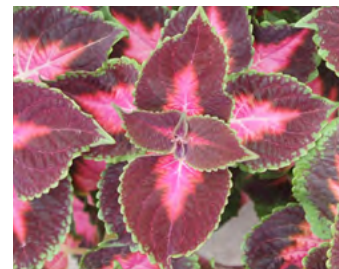

Main St Fifth Avenue