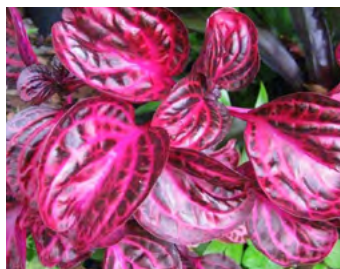

FloraMia Limon Wedge
NON- blooming

FloraMia Nero
Blooming Ipomoea

Golden/Marguerite
Bright Yellow foliage; spreading.

Tri Color
White, Pink, Red colored leaves.

Iresine

26 Strip

Bloodleaf
Bright red foliage; grows 12" high.

Isotoma

26 Strip

Isotoma axillaris from PlantHaven. An Australian native that shows off its large flowers in a tidy, compact, rounded habit. Great for beneficial pollinating insects.

Fizzpop Glow Violet

Fizzpop Pretty In Pink