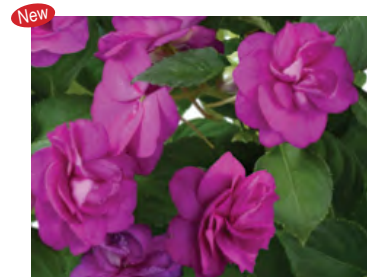

Musica Electric Purple