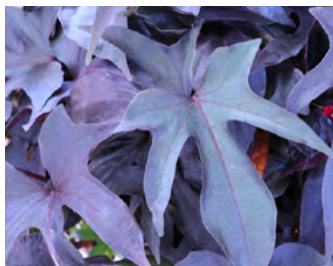

FloraMia Black