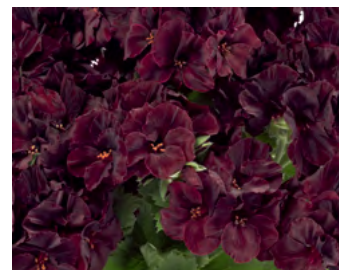

Aristo Black Velvet
Medium Vigor.