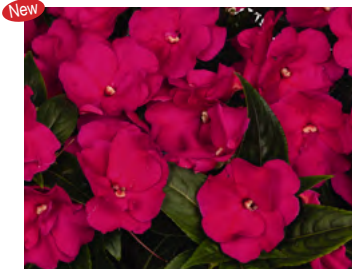

Strike Orange

Strike Orchid

Strike Plum

**Impatiens
New Guinea** continued

26 Strip

Wild Romance Series

From Dummer Orange. Striking new series with blooms that resemble gardenias.

Wild Romance Blush Pink