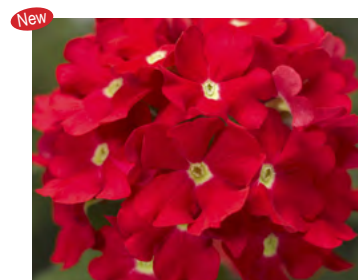

Lanai Scarlet Eye