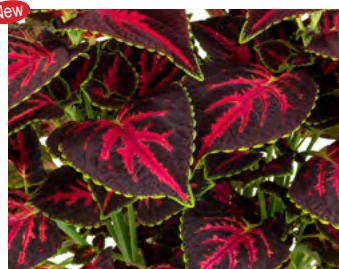

New

Main St Orchard Rd