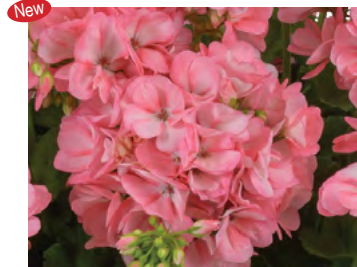

Big Ezee Sakura