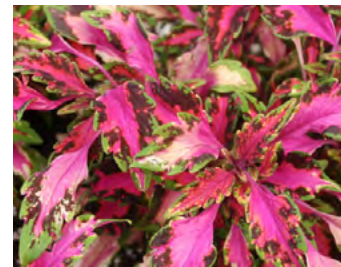

Chaotic Rose