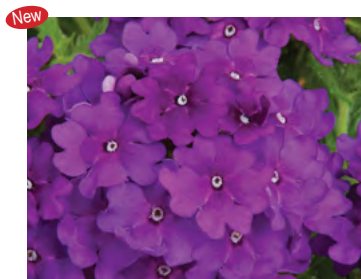

Lanai Series

From Syngenta. Strong trailing habits ideal for baskets and combos. Class-leading disease resistance makes this series a real winner.

Lanai Blue