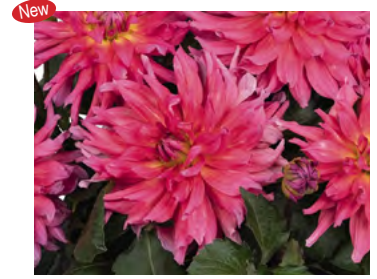

Megaboom Pink Lemonade

Novation Series

From Dummen Orange. Novation Dahlias have innovated the early season market with a perfectly uniform series designed for grower programmability. All varieties flower within three days of one another and have full, very densely branched plants that are ideal for high-density production. Replaces the Dahlinova series.