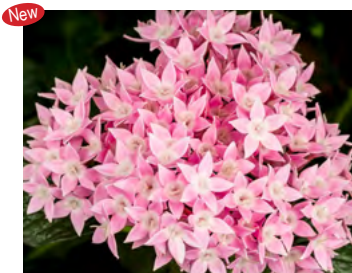

Starcluster Pink