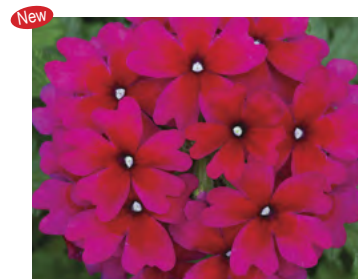

Lanai Series

From Syngenta. Strong trailing habits ideal for baskets and combos. Class-leading disease resistance makes this series a real winner.

Lanai Blue

Lanai Bright Eye

Lanai Cyclops Purple

Lanai Magenta