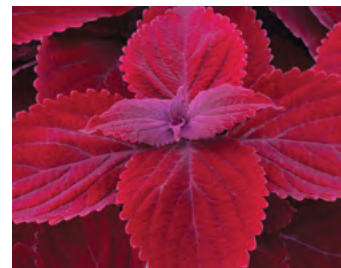

Main St Beale Street