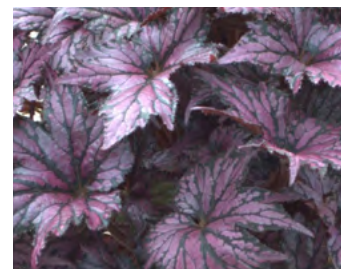

Bewitched Pink