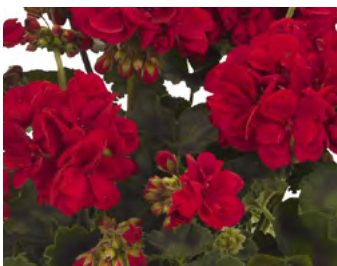

Savannah Really Red