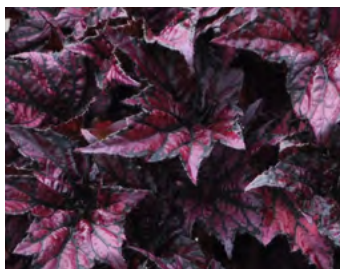

51 Elle

Bewitched offers cut leaf vigorous varieties. Curly has a snail-like swirled leaf. Dibs are more traditional colors with lots of vigor. Shadow King are perfect for smaller pot sizes with a more compact habit and basal branching.