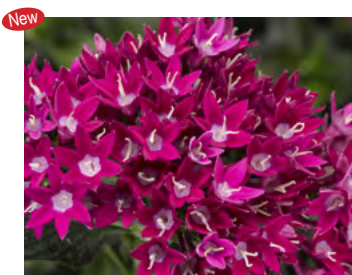

Starcluster Violet