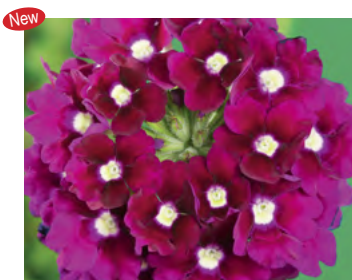

Lanai Royal Purple Eye