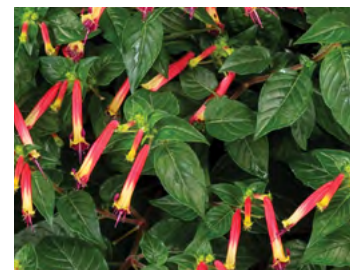

26 Strip

Dahlinova Series

From Dummen Orange. Dahlinovas are well branched, medium sized plants with a medium bloom. They are real eye-catchers - especially the bi-colored varieties. Known for their intense bloom color, attractive foliage and uniform habit.

Dahlinova California

Dahlinova Carolina Orange

Dahlinova Florida

Creeping Charlie

26 Strip

Creeping Charlie
With its bumpy leaves, this is a favorite indoor plant; not only for its interesting appearance, but for its ease of care.

Cuphea

26 Strip

Allyson
Abundant lavender-pink bloom; dense plant; 12-15".

Blackberry Sparkler
From PlantHaven, this floriferous cuphea has unique coloring of black tips on white tubular flowers. Pollinator plant.

Hummingbirds Lunch
From PlantHaven, this floriferous cuphea has a profusion of scarlet tubular flowers that are loaded with hummingbird-loving nectar.

Megaboom Berry Blast
Bicolor magenta on white flower.