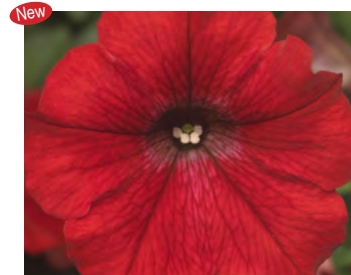

Dekko Banana

Dekko Blue

Dekko Lavender Dp Vein

Dekko Purple

Dekko Red

Dekko White

Durabloom Series

From Dummen Orange. Durabloom is an interspecific hybrid with a strong root structure and thick petals impervious to rains for maximum color.