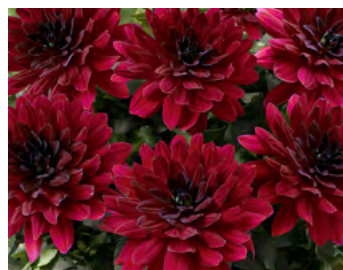

XXL Tabasco

XXL Taxco

XXL Veracruz

Dichondra
26 Strip

Silver Falls
Rounded, silver foliage; cascading.

Didelta
26 Strip

Silver Strand
From Westhoff. Attractive silver foliage that just begs to be touched.

Dorotheanthus
26 Strip