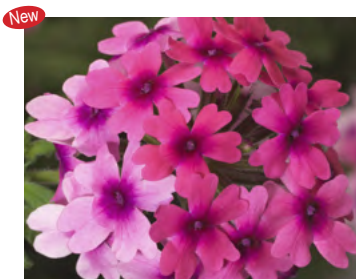

Lanai Series

From Syngenta. Strong trailing habits ideal for baskets and combos. Class-leading disease resistance makes this series a real winner.

Lanai Blue

Lanai Bright Eye

Lanai Cyclops Purple

Lanai Magenta