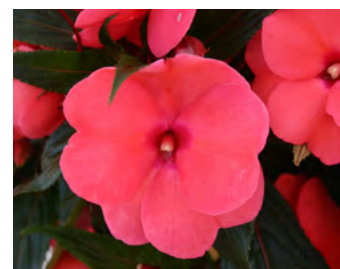

Magnum Hot Pink