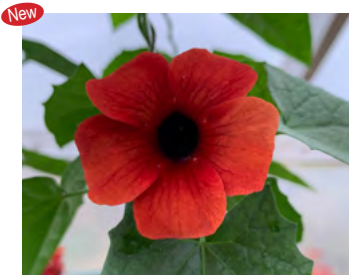

SunnySusy Glow