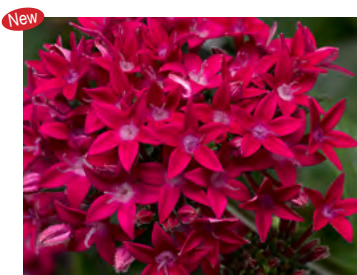

Starcluster Rose