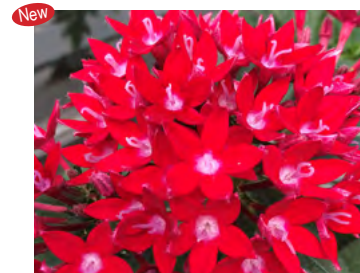

Starcluster Red