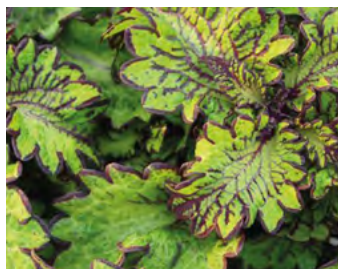

Main St Rodeo Drive