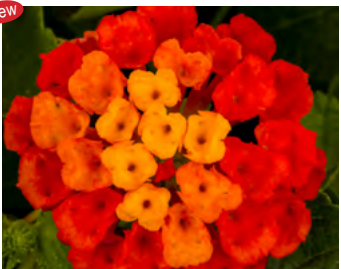

Havana Series by Dummen Orange

Havana series is a heat-loving series with a low seed set and reduced flower cycling. It is well-branched with dense foliage, medium-compact tidy habit suitable for landscape, baskets or containers.

Havana Cherry	Havana Harvest Moon	Havana Sunrise
Havana Full Moon	Havana Pink Sky	Havana Sunset
Havana Gold	Havana Red Sky	Havana Sunshine

New

Hot Blooded Red
From Syngenta. Naturally well-branched and sterile for maximum impact.