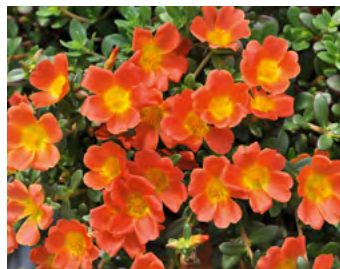

Cupcake Carrot
Orange