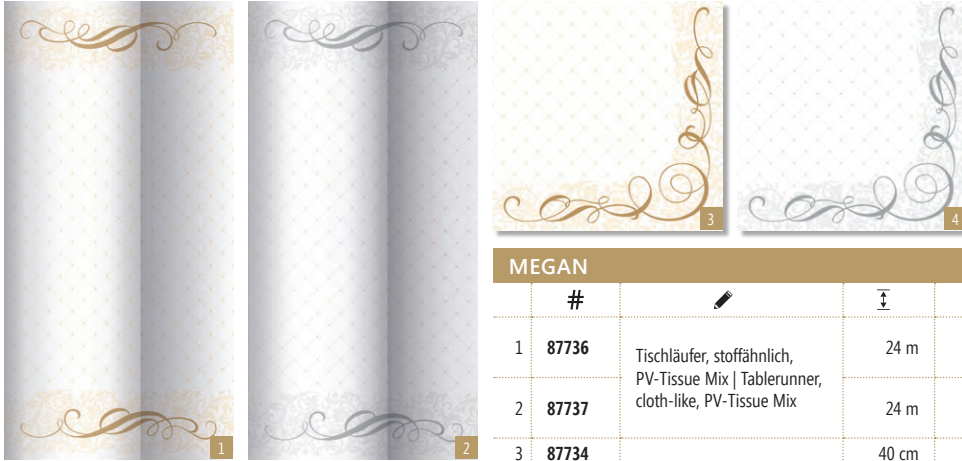

ROYAL Collection

MEGAN

	#		±	↔			
1	87736	Tischläufer, stoffähnlich, PV-Tissue Mix | Table runner, cloth-like, PV-Tissue Mix	24 m	40 cm	gold | gold	Keimling | Seedling • perforiert | perforated: 20 x 1,20 m	4 x 1
2	87737		24 m	40 cm	silber | silver		4 x 1
3	87734	Servietten | Napkins	40 cm	40 cm	gold | gold	FSC, Svanen, Keimling | Seedling	5 x 50
4	87735		40 cm	40 cm	silber | silver		5 x 50