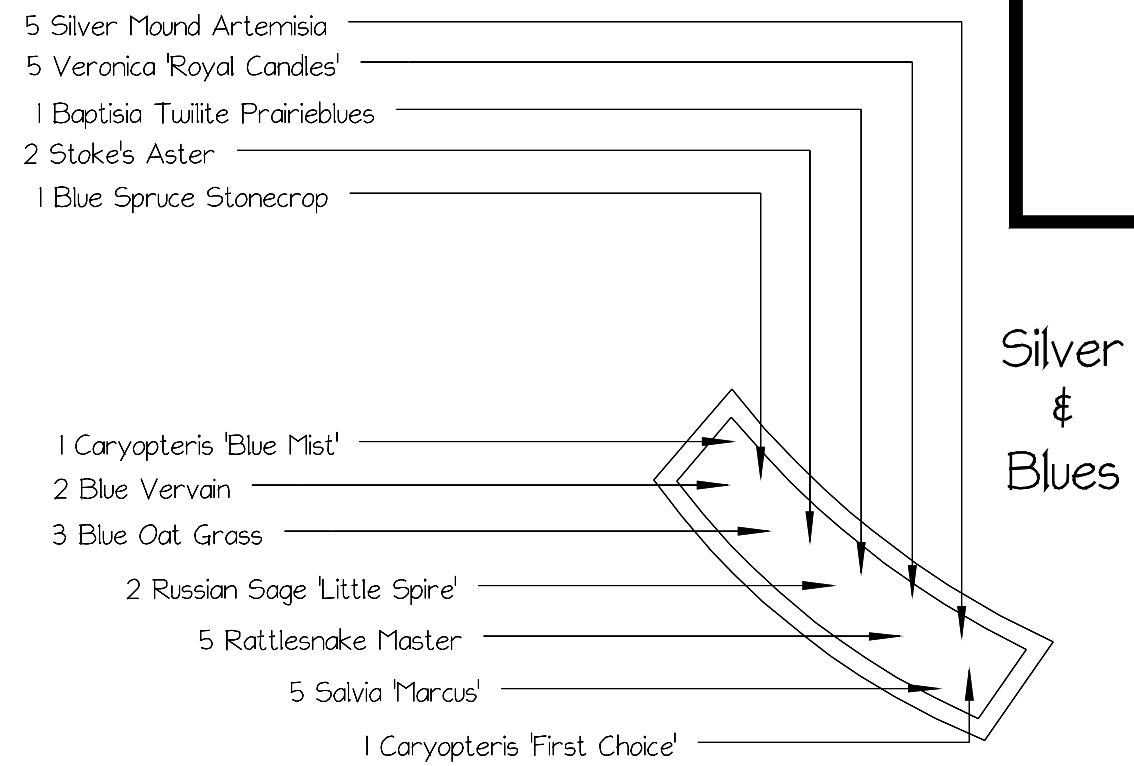

# VILLAGE GREEN PLANT LABELS

Moonshine Yarrow  
 Achillea millefolium 'Moonshine'

Saucy Seduction Yarrow  
 Achillea millefolium 'Saucy Seduction'

Yarrow 'Strawberry Seduction'  
 Achillea millefolium 'Strawberry Seduction'