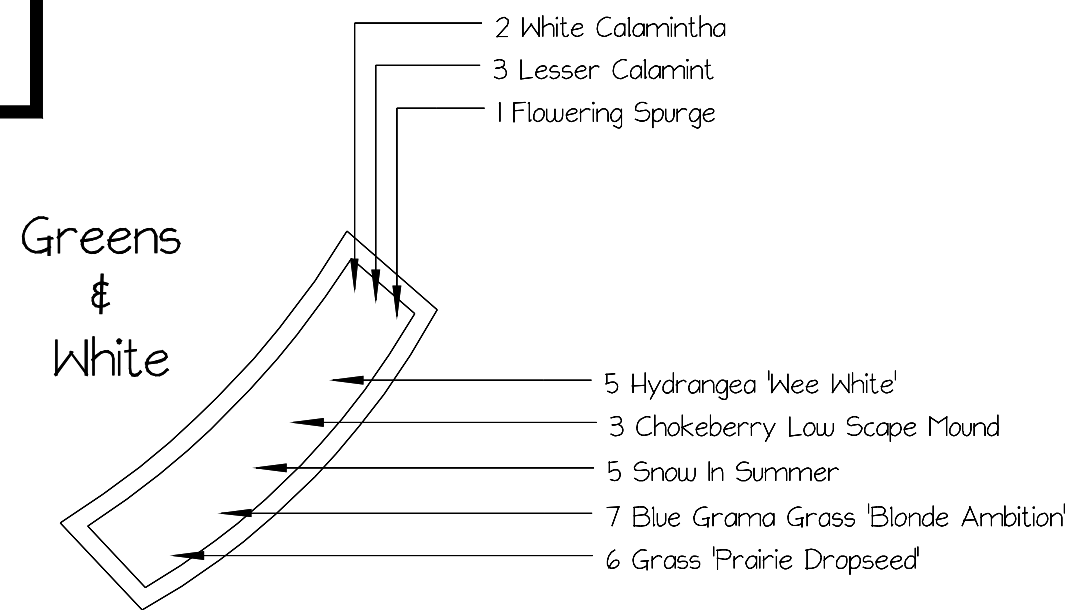

# VILLAGE GREEN PLANT LABELS

Moonshine Yarrow  
 Achillea millefolium 'Moonshine'

Saucy Seduction Yarrow  
 Achillea millefolium 'Saucy Seduction'

Yarrow 'Strawberry Seduction'  
 Achillea millefolium 'Strawberry Seduction'