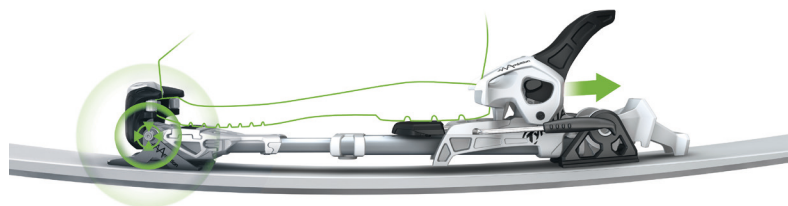

ALPINE TOURING TOE

This newcomer in the ski touring segment features the exclusive TYROLIA Alpine Touring (AT) Toe which can be easily adjusted to alpine and touring boot norms. A 65 mm wide mechanical AFS gliding element secures constant release values also with rubber soles. In combination with two rollers this binding provides superior safety features with the rapid and exact boot re-centering that skiers expect from TYROLIA. As a result of its harmonious design, the TYROLIA AAmbition has a wider contact area which improves stability and provides a secure foundation for every skiing situation. Furthermore, its pivot is efficiently positioned right below the ski boot tip to ensure perfect force transmission and a tilt up to 90 degrees.

EASY ADJUSTABLE TELESCOPIC TUBE

Additionally the AAmbition features a unique light-weight telescopic tube which offers an easy adjustment opportunity to different boot sole lengths. Thus, with only one binding model it is possible to cover the entire range of different sole lengths – from 260mm up to 350mm. Furthermore, with the setting of the telescopic tube and through the compact mounting, perfect binding positioning on your skis is improved and mid-point deviation is avoided.

TYROLIA FREEFLEX

The TYROLIA approved Freeflex System, which interacts with the AT Toe, the telescopic tube and the AT Heel, offers natural dynamics, excellent downhill performance and therefore a supreme ski touring experience.