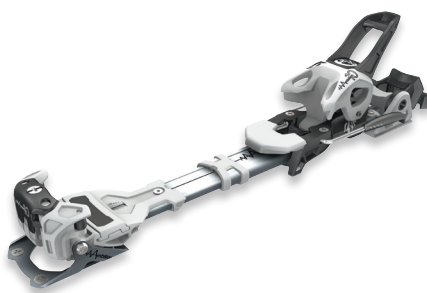

TYROLIA AAAMBITION 10

Freedom, innovative adjustment possibilities and a premium high-end performance – simply: TYROLIA AAAmbition 10 Alpine Touring binding.

ARTICLE NUMBER

111716 TYROLIA AAAmbition 10

w/o BRAKE [C] solid white/black

FEATURES

AT Toe, AFS – Anti Friction Slider

Telescopic Tube, Climbing Aid

AT Heel, Solid Colored

DETAILS

STAND HEIGHT 38 mm (** 41 mm)

DIN 3–10

WEIGHT 1790 g (* 1960 g)

COLORS Solid White/Black

** with Demo Track