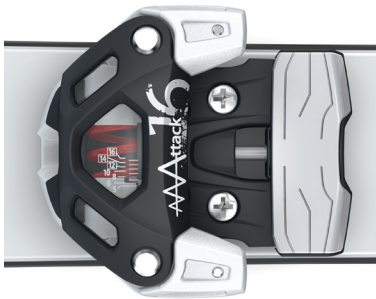

Attack

ASTONISHING PARK & PIPE ACTION

Freeskiers prefer equipment which provides control, performance and usability. Not only for clear slopes and untracked powder areas, also for stoked park and half pipe rides. The TYROLIA AAAAttack Freeski binding models combine functionality and modern design to meet these demands. A perfect tool for all-around skiers who are willing to attack!

MODERN ARCHITECTURE

The special Freeride (FR) Pro Toe with its horizontal spring reflects the modern architecture of the entire TYROLIA AAA-Series. Furthermore, it includes a super secure 77 mm metal anti friction device (AFD Metal), which can be adjusted for all types of alpine boots (Type A only).