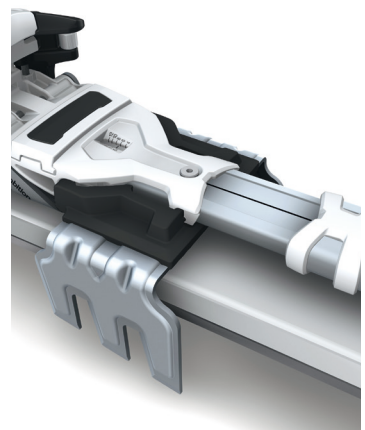

TYROLIA FREEFLEX

The TYROLIA approved Freeflex System, which interacts with the AT Toe, the telescopic tube and the AT Heel, offers natural dynamics, excellent downhill performance and therefore a supreme ski touring experience.

CRAMPONS

Additional crampons are available as spare parts in widths of 90 mm, 105 mm and 120 mm, and provide safe climbing and a secure stand in any situation.

- 90 mm: A. No.: 163006 (1 pair)
- 105 mm: A. No.: 163007 (1 pair)
- 120 mm: A. No.: 163008 (1 pair)

BRAKES & INDIVIDUALITY

Considering the different ski widths, the TYROLIA AAAmbition comes without brakes. This gives you the opportunity to either choose the perfect fitting brake out of four different widths (85 mm/95 mm/105 mm/125 mm) or simply to ride and hike without brakes using appropriate powder straps – TYROLIA AAA-Series Powder Strap (1 pair): A. No.: 162981 Additionally available: TYROLIA AAA-Series Powdercord – A.No.: 163025