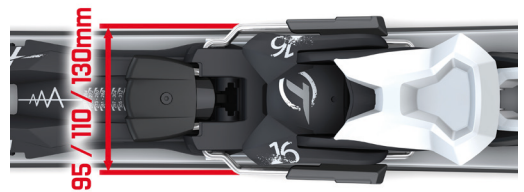

Whether skiing downhill or bridging walking paths, the TYROLIA AAAadrenalin Freeride binding gives adventures an unrivaled combination of skiing performance and all terrain versatility, providing easy Access to All Areas!