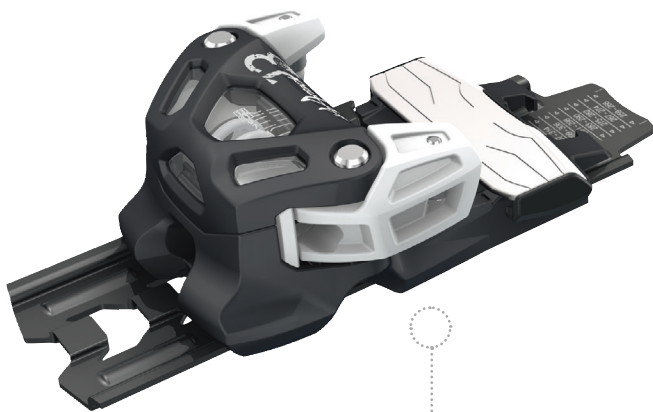

MODERN ARCHITECTURE

The special Freeride (FR) Pro Toe with its horizontal spring reflects the modern architecture of the entire TYROLIA AAA-Series. Furthermore, it includes a super secure 77 mm metal anti friction device (AFD Metal), which can be adjusted for all types of alpine boots (Type A only).

The TYROLIA AAAAttack 16 features the Race Pro Heel, with a reduced stand height of only 17 mm for the ultimate freeski adventure. The TYROLIA AAAAttack 13 and AAAAttack 12 models feature a solid construction, reduced weight and a modified heel, which puts this model in a category of its own.

PERFECT INDIVIDUALITY

This fired up freeski binding models are available in five different DIN settings (TYROLIA AAAAttack 18X, 16, 13, 12 - ideally suited for the Women's Line) and AAAAttack 11. The built in AAA-Series technology ensures high quality and perfect usability. In regard to its clear design and its compact measurement, the AAAAttack model can be ideally used on ski widths from 80mm and wider. Some models are delivered without brakes.

Attack DEMO

TYROLIA AAATTACK 13 DEMO

NEWLY REDESIGNED

The TYROLIA AAAttack 13 DEMO model, a modified version of the TYROLIA AAAttack Freeski binding, is the first demo and rental suitable freeski binding that is anchored on a metal toe track. This unique feature ensures a lower stand height, a more compact design and increased stability compared with other bindings. In combination with the proven TYROLIA Rental Heel track, the TYROLIA AAAttack 13 DEMO offers the opportunity to fulfill every customers desires, whether for retail, demo or rental purposes.