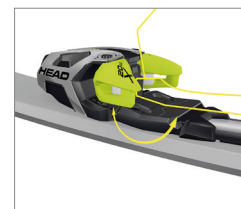

100603 FREEFLEX EVO 16 X
RD BRAKE 85 [A]

FEATURES

Race Toe with TRP System,
Race AFD,
Freeflex Pro,
Race Pro Heel

DETAILS

STAND HEIGHT 16 mm

DIN 8-16

WEIGHT 3170 g

COLORS Black/White/Flash Yellow

TECHBOX

FREEFLEX EVO

Freeflex EVO reduces the impact on the natural ski flex to a minimum. Decreased forward pressure, completely redesigned new roller pincer systems and wings, plus an intelligent gliding element all add up to the rEvolution of racing: fastest time, from the starting gate to the finish line with Freeflex EVO.