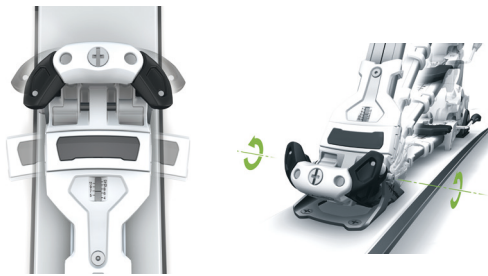

EASY ADJUSTABLE TELESCOPIC TUBE

Additionally the AAmbition features a unique light-weight telescopic tube which offers an easy adjustment opportunity to different boot sole lengths. Thus, with only one binding model it is possible to cover the entire range of different sole lengths – from 260mm up to 350mm. Furthermore, with the setting of the telescopic tube and through the compact mounting, perfect binding positioning on your skis is improved and mid-point deviation is avoided.