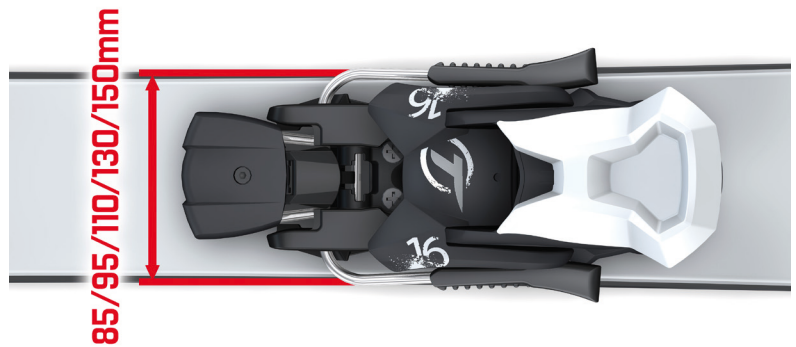

PERFECT INDIVIDUALITY

This fired up freeski binding models are available in five different DIN settings (TYROLIA AAAAttack 18X, 16, 13, 12 - ideally suited for the Women's Line) and AAAAttack 11. The built in AAA-Series technology ensures high quality and perfect usability. In regard to its clear design and its compact measurement, the AAAAttack model can be ideally used on ski widths from 80mm and wider. Some models are delivered without brakes.