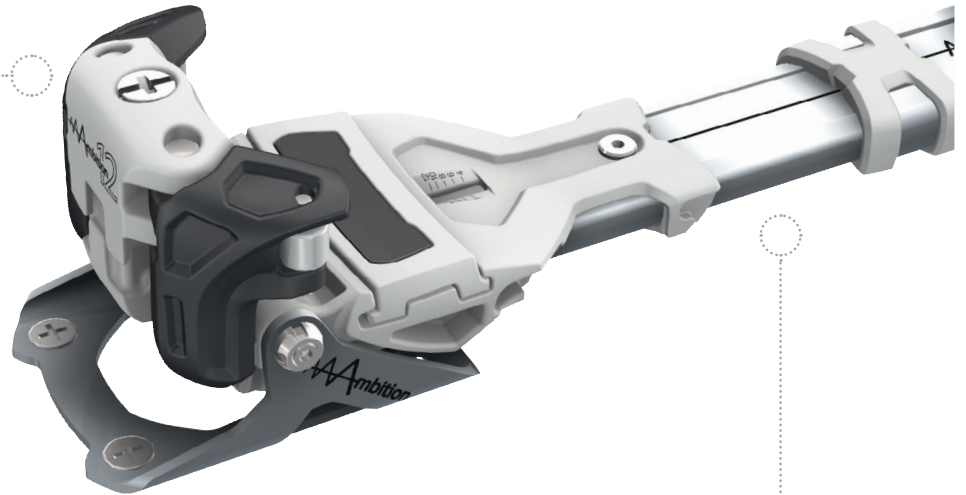

Ambition

THE TOURING NEWCOMER

The TYROLIA AAmbition Alpine Touring binding is the perfect companion for all Alpine Touring Aficionados so that no terrain remains unattainable. We included every attribute of our high-performance alpine ski bindings in this Alpine Touring binding.

ALPINE TOURING TOE

This newcomer in the ski touring segment features the exclusive TYROLIA Alpine Touring (AT) Toe which can be easily adjusted to alpine and touring boot norms. A 65 mm wide mechanical AFS gliding element secures constant release values also with rubber soles. In combination with two rollers this binding provides superior safety features with the rapid and exact boot re-centering that skiers expect from TYROLIA. As a result of its harmonious design, the TYROLIA AAmbition has a wider contact area which improves stability and provides a secure foundation for every skiing situation. Furthermore, its pivot is efficiently positioned right below the ski boot tip to ensure perfect force transmission and a tilt up to 90 degrees.

EASY ADJUSTABLE TELESCOPIC TUBE

Additionally the AAmbition features a unique light-weight telescopic tube which offers an easy adjustment opportunity to different boot sole lengths. Thus, with only one binding model it is possible to cover the entire range of different sole lengths – from 260mm up to 350mm. Furthermore, with the setting of the telescopic tube and through the compact mounting, perfect binding positioning on your skis is improved and mid-point deviation is avoided.

TYROLIA FREEFLEX

The TYROLIA approved Freeflex System, which interacts with the AT Toe, the telescopic tube and the AT Heel, offers natural dynamics, excellent downhill performance and therefore a supreme ski touring experience.