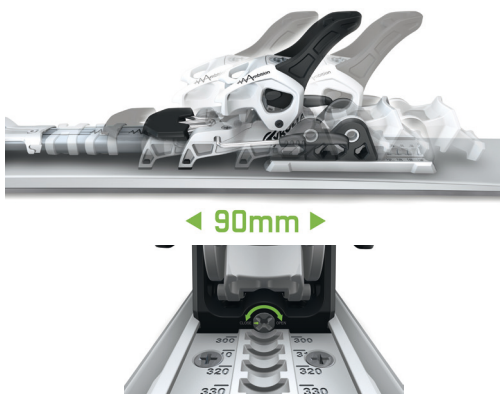

ALPINE TOURING HEEL AND CLIMBING AID

The state-of-the-art designed climbing aid is positioned as close as possible to the Alpine Touring (AT) Heel. This provides better walking balance and effortless climbing in all situations. The low stand height of 38 mm improves stability and offers a confident stance. With four different climbing aid positions (climbing in a 0°, 5°, 10° or 15° position) it is possible to adapt on different terrains without stepping out of the binding. It does not matter if it is a walk through flat terrain or a steep slope up to the summit. Simply use the ski pole in order to change the climbing aid position and also to lock for the downhill ride.

CRAMPONS

Additional crampons are available as spare parts in widths of 90 mm, 105 mm and 120 mm, and provide safe climbing and a secure stand in any situation.

- 90 mm: A. No.: 163006 (1 pair)
- 105 mm: A. No.: 163007 (1 pair)
- 120 mm: A. No.: 163008 (1 pair)

DEMO AND RENTAL SUITABLE

In order to offer ambitious sportsmen an opportunity to widen their horizons, the TYROLIA AAAmbition is also demo and rental suitable: Combined with a spare demo track, the TYROLIA AAAmbition Alpine Touring binding can be tested and shown to a broad audience. Only two easy adjustments (one on the telescopic tube and one on the demo track) are required to fit to different boot lengths without extra drilling.

BRAKES & INDIVIDUALITY