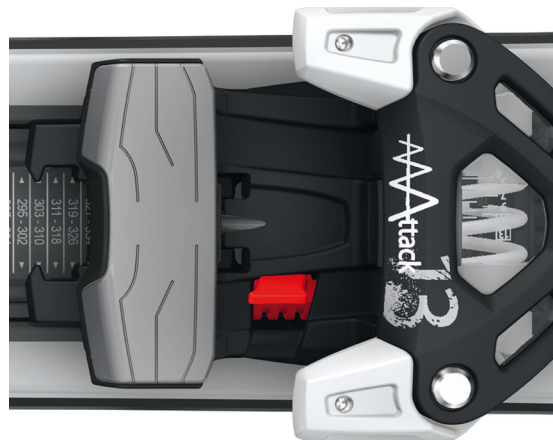

PERFECT INDIVIDUALITY

This fired up freeski binding models are available in five different DIN settings (TYROLIA AAAAttack 18X, 16, 13, 12 - ideally suited for the Women's Line) and AAAAttack 11. The built in AAA-Series technology ensures high quality and perfect usability. In regard to its clear design and its compact measurement, the AAAAttack model can be ideally used on ski widths from 80mm and wider. Some models are delivered without brakes.

This gives riders the opportunity to customize the setup to their needs. Brakes are available in different widths: 85/95/110/130/150 mm
Additionally available: TYROLIA AAA-Series Powdercord - A.No.: 163025

Attack DEMO

TYROLIA AAATTACK 13 DEMO

NEWLY REDESIGNED

The TYROLIA AAAttack 13 DEMO model, a modified version of the TYROLIA AAAttack Freeski binding, is the first demo and rental suitable freeski binding that is anchored on a metal toe track. This unique feature ensures a lower stand height, a more compact design and increased stability compared with other bindings. In combination with the proven TYROLIA Rental Heel track, the TYROLIA AAAttack 13 DEMO offers the opportunity to fulfill every customers desires, whether for retail, demo or rental purposes.

This easy to adapt TYROLIA AAAttack Freeski binding model was designed for a wide range of sole lengths, and therefore can be adjusted to all available alpine boot sole lengths from 259 to 386mm – tool-free in a matter of a few seconds, by moving the toe and heel pieces.