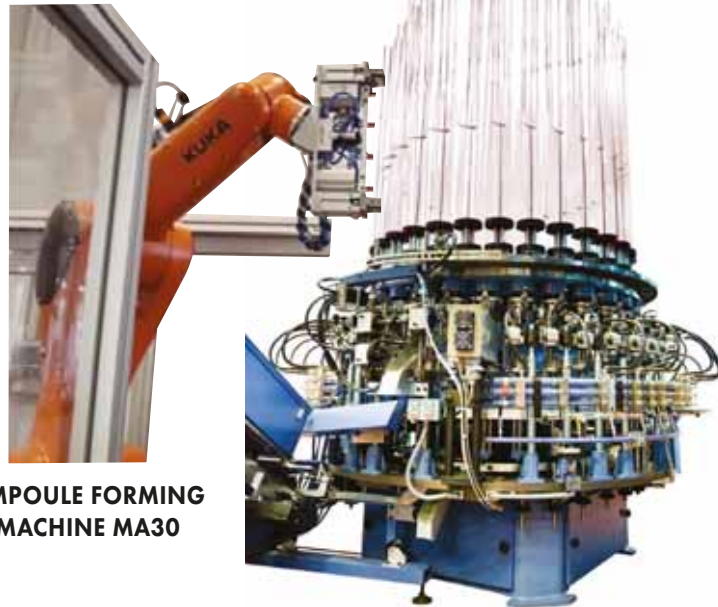

KYP LOADER FOR ALL TUBE TYPES

AMPOULE FORMING MACHINE MA30

Equipped with Hot End Vision System to automatically improve production and provide all information regarding the manufacture of each ampoule, thus achieving higher productivity and efficiency.