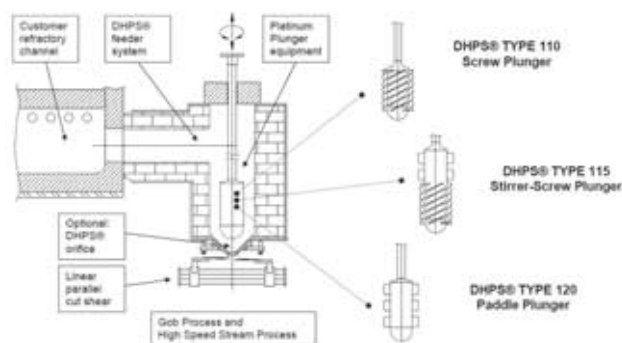

RENATO TROTTA - SALES DIRECTOR

r.trotta@famorengr.com

ANNUAL COMPANY TURNOVER

EUR 1.5 million

SALES

Domestic: 35% - **International:** 65%

PERCENTAGE OF TURNOVER FROM GLASS

100%

OFFICE AREA

150 sq.m.

PLANT AREA

2,000 sq.m.

EMPLOYEES

15

COMPANY FOUNDED

1977

NOMINAL CAPITAL

EUR 120,000

- 4 or 6 axes Ball Gatherer Robots
- Feeder Mechanisms
- Platinum Feeders
- Billet casting machines
- Semi-automatic press machines
- Injection press machines
- Automatic turntable press machines
- Semi-automatic blowing machines
- Individual Section blowing machines
- Automatic turntable blowing machines
- Smart forming press & blow machines
- Automatic turntable press & blow machines
- Automatic turntable spinning machines
- Fire polishing machines and gas-oxy burners
- Rotary transfers, conveyors, handling and stackers, lehrs

PLATINUM FEEDER TECHNOLOGY

Eglass, a famous Platinum feeder system manufacturer, has signed an agreement with Famor for the sales and service of DHPS® Direct Platinum Feeder Systems. Famor will sell and support glassworks producing fine tableware as well as high quality technical glass producers.

Together with forming lines, Famor is in a position to serve the glassworks with complete solutions, installing lines and providing production start-up. Eglass designs and engineers every solution in close partnership with Famor, which manufactures DHPS® systems in-house.