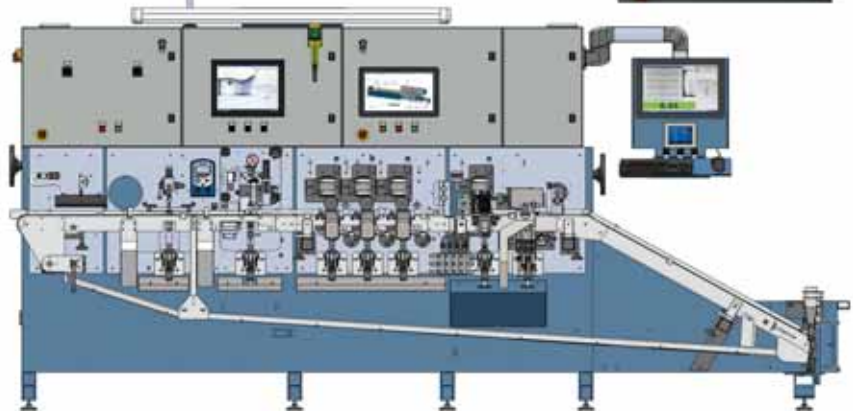

KYP AMPOULE LINES 4.0 GOING A LITTLE FURTHER

C/Madrid 22, Naves 9-12 - 28813 Torres de la Alameda - Spain

Tel: +34 - 91 - 8863090 - Fax: +34 - 91 - 8868371 - E-mail: kypaccessorios@kypaccessorios.com