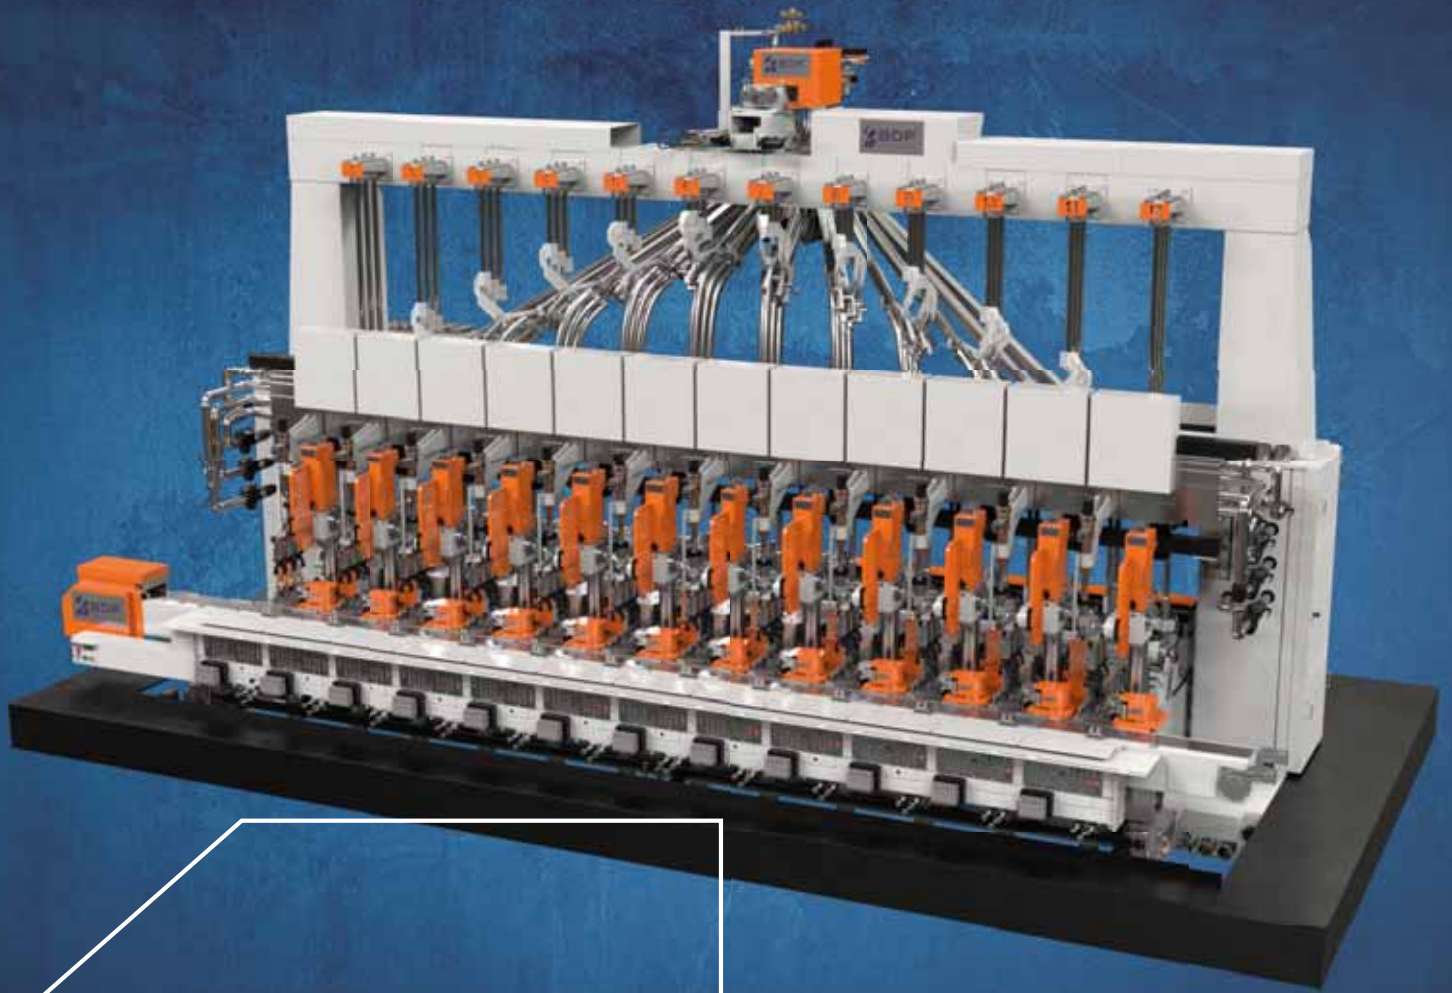

IS PARALLEL
ADV 8050

8-10-12 SECTIONS AND TANDEM
IS-P: DG 6 1/4"-TG 4 1/4"

IS ANGULAR
ADV 1050-8050

6-8-10-12 SECTIONS AND TANDEM
IS 4 1/4": SG-DG -TG 3"-TG 3 1/8"
IS 5"S: SG-DG-TG 85MM
IS 5 1/2": SG-DG
IS 6 1/4": SG-DG-TG 4 1/4"

Defining versatility: IS Machines.

Innovation, technology and versatility make the BDF IS Machines the ideal solutions for **high productivity**, low maintenance effort and considerable **energy saving**.

The future we see through.