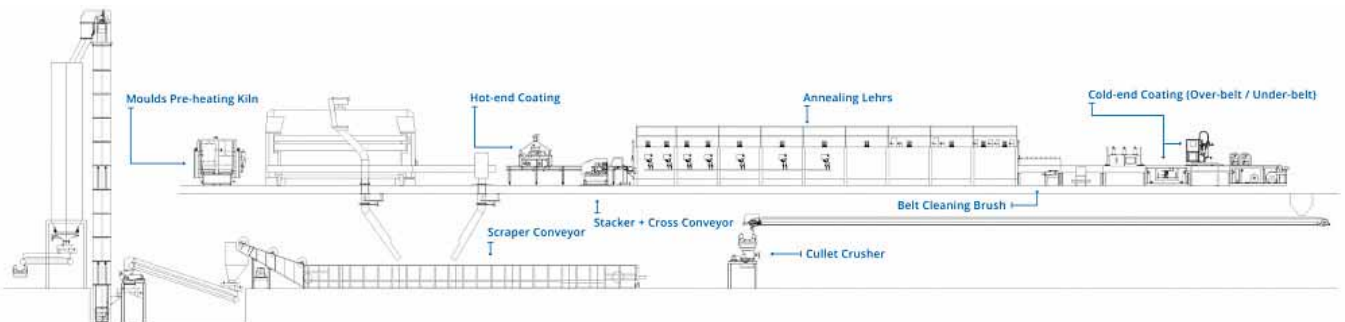

Company Data

CONTACTS

ANTÓNIO BARRETO
RICARDO BARRETO
MANAGING DIRECTORS
VITOR MAIA
PROJECT MANAGER
JOÃO CURADO
TECHNICAL MANAGER

INSTALLED MACHINES

+ 1,200 Worldwide

SALES

Domestic: 20% - **International:** 80%

EMPLOYEES

60

COMPANY FOUNDED

1984

PLANNED EXHIBITIONS

Glasstec
Düsseldorf, Germany
22/25 October 2024

Product Range

- ANNEALING AND DECORATING LEHRs
- BELT TEMPERING LINES FOR TABLEWARE
- SPINDLE TOUGHENING LINES FOR STEMWARE
- THERMAL SHOCK TEST
- MOULD PRE-HEATING KILNS
- HOT END COATING HOODS
- COLD-END COATING
- SCRAPER CONVEYORS
- CULLET CRUSHERS

In close cooperation with its customers and glass industry, **Vidromecanica** has been a partner in this market for the last 39 years - since 1984.

Vidromecanica has supplied equipments to **+70 countries** and **+125 containers and tableware plants**.

Hollow Glass Containers

ANNEALING

COATING

CULLET