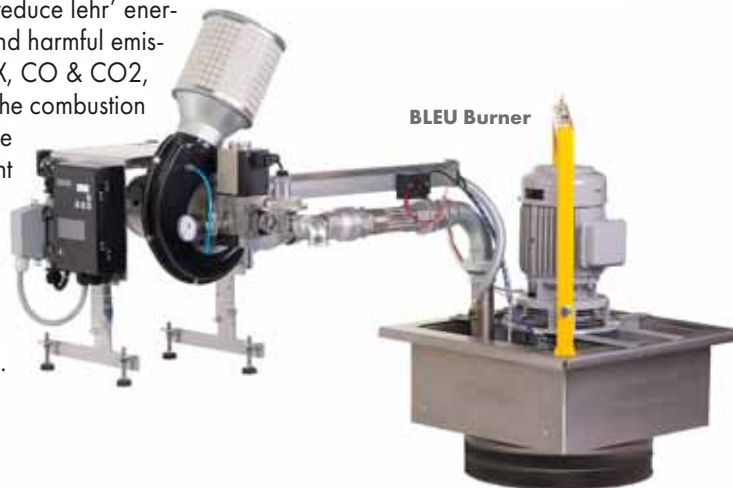

BLEU Burner

Pennekamp is a leading manufacturer of Annealing, Decorating & Tempering Lehrs, with an excellent reputation and more than 2.500 Lehrs being built since 1945.

We continuously aim to assist the worldwide glass industry in Container, Tableware, Solar, Float and Automotive Glass sectors with reliable, economical and energy efficient equipment on a high technical level.

Pennekamp preheated Mould Ovens and Firing Kilns bring reliability to the clients' production, and our Automation techniques at the Cold End area provide our clients with the highest productivity, where the articles are supposed to be coated.