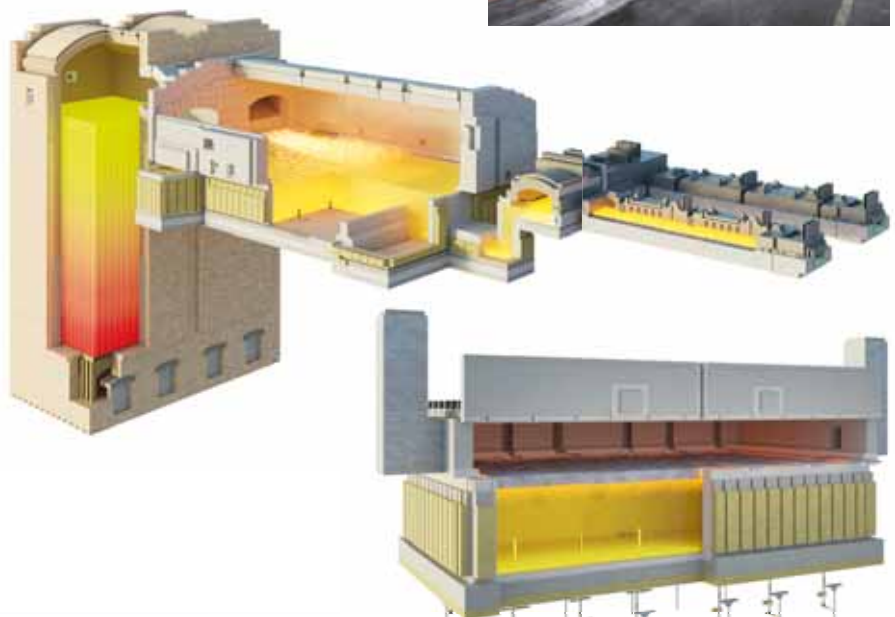

With more than 135 years of experience, HORN has been the specialist and expert in the field of the construction of glass melting furnaces for many years, and is now one of the industry leaders in the implementation of turnkey projects.

Subsidiary companies in China, Malaysia, India, Croatia, Brazil, Ukraine and the Czech Republic add value to global customers, offering proximity and prompt response in the global market. Almost 90% of HORN's products are exported from Plößberg in Upper Palatinate to more than 75 countries worldwide.

HORN offers its customers complete support and a helping hand at all times. HORN can offer tailor-made solutions because we have a very high level of vertical integration for all our products.

HORN has ventured into unknown areas, e.g. in the construction of its own tin baths and associated equipment. HORN manufactures a large number of products in its workshops in Plößberg:

- Glass melting furnaces (container glass, float glass, etc.)
- Tin baths
- Batch chargers
- Stirrers
- Gas, oil and heavy oil heating for melting furnaces
- Tin bath equipment such as top roller, pusher, flags, fences
- Tweel
- Dross boxes
- Shield gas supply stations

Bergstrasse 2 - 95703 Plößberg - Germany

Tel: +49 - 9636 - 92040 - Fax: +49 - 9636 - 920410 - E-mail: sales@hornglas.de