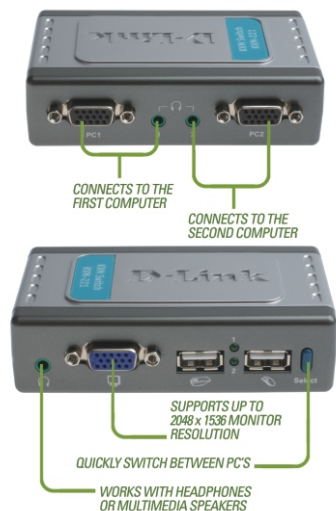

Connection to KVM Cables

- 2 HDDB 15-pin female connectors
- 2 3.5-mm audio sockets

KVM Cables

2 sets of 1.8-m (6-ft) KVM cables provided for connection to computers, each with the following connectors:

- HDDB 15-pin male connector
- HD 15-pin male monitor plug
- USB 1.1 Type A male connector
- 3.5mm audio plug

Diagnostic LEDs

2 port LEDs for 2 connected PCs

PC Selection

- Using Push button
- Using keyboard hot keys:
  Switch between PC with or without synchronous audio signals
  Enable/disable key beep
  Reset mouse/keyboard
  Auto-scan mode or without auto-scan mode (auto-scan between computers every 10 seconds)

Hot Key Menu Functions

- Scroll Lock + Scroll Lock + F1: switch to computer 1 with audio signal synchronization

- Scroll Lock + Scroll Lock + F2: switch to computer 2 with audio signal synchronization
- Scroll Lock + Scroll Lock + 1: switch to computer 1 without audio signal synchronization
- Scroll Lock + Scroll Lock + 2: switch to computer 2 without audio signal synchronization
- Scroll Lock + Scroll Lock + : switch to next computer with audio synchronization
- Scroll Lock + Scroll Lock + : switch to previous computer with audio synchronization
- Scroll Lock + Scroll Lock + B: beeper ON/OFF
- Scroll Lock + Scroll Lock + M: resets mouse and keyboard
- Scroll Lock + Scroll Lock + S: auto-scan mode every 10 seconds

O.S. Support

- Microsoft Windows 98, ME, NT, 2000, 2003, XP
- Microsoft DOS
- Linux

Physical & Environmental

Power Input

From PC's PS2 ports, no external power adapter required

Power Consumption

5V 70mA

Dimensions

104 x 61 x 28 mm (4.09 x 2.40 x 1.10 inches)

Weight

565 grams (1.246 lb) (KVM switch & 2 sets of KVM cables)

Operating Temperature

0° to 40°C

Storage Temperature

-20° to 60 °C

Operating Humidity

0% to 80% non-condensing

Emission (EMI)

- FCC Class B
- CE
- C-Tick

D-Link Worldwide Offices

U.S.A.	TEL: 1-800-326-1688
Canada	TEL: 1-905-8295033
Europe (U. K.)	TEL: 44-20-8955-9000
Germany	TEL: 49-6196-77990
France	TEL: 33-1-30238688
Netherlands	TEL: 31-10-282-1445
Belgium	TEL: 32(0)2-517-7111
Italy	TEL: 39-02-2900-0676
Sweden	TEL: 46-(0)8564-61900
Denmark	TEL: 45-43-969040
Norway	TEL: 47-99-300-100
Finland	TEL: 358-9-2707 5080
Spain	TEL: 34-93-4090770
Portugal	TEL: 351-21-8688493
Czech Republic	TEL: 420-(603)-276-589
Switzerland	TEL: 41-(0)-1-832-11-00
Greece	TEL: 30-210-9914 512

TEL: 1-866-743-4905
FAX: 1-905-8295223
FAX: 44-20-8955-9001
FAX: 49-6196-7799300
FAX: 33-1-30238689
FAX: 31-10-282-1331
FAX: 32(0)2-517-6500
FAX: 39-02-2900-1723
FAX: 46-(0)8564-61901
FAX: 45-43-424347
FAX: 47-22-309580
FAX: 358-9-2707-5081
FAX: 34-93-4910795
FAX: 41(0)-1-832-11-01
FAX: 30-210-9916902

Luxemburg	TEL: 32-(0)2-517-7111
Poland	TEL: 48-(0)-22-583-92-75
Hungary	TEL: 36-(0)-1-461-30-00
Singapore	TEL: 65-6774-6233
Australia	TEL: 61-2-8899-1800
India	TEL: 91-022-26526696
Middle East (Dubai)	TEL: 971-4-3916480
Turkey	TEL: 90-212-289-56-59
Egypt	TEL: 202-414-4295
Israel	TEL: 972-9-9715700
LatinAmerica	TEL: 56-2-232-3185
Brazil	TEL: 55-11-218-59300
South Africa	TEL: 27-12-665-2165
Russia	TEL: 7-495-744-0099
Japan	TEL: 81-3-5781-0963
China	TEL: 86-10-58635800
Taiwan	TEL: 886-2-6600-0123
Headquarters	TEL: 886-2-6600-0123

FAX: 32-(0)2-517-6500
FAX: 48-(0)-22-583-92-76
FAX: 36-(0)-1-461-30-09
FAX: 65-6774-6322
FAX: 61-2-8899-1868
FAX: 91-022-26528914
FAX: 971-4-3908881
FAX: 90-212-289-76-06
FAX: 202-415-6704
FAX: 972-9-9715601
FAX: 56-2-232-0923
FAX: 55-11-218-59322
FAX: 27-12-665-2186
FAX: 7-495-744-0099 #350
FAX: 81-3-5781-0965
FAX: 86-10-58635799
FAX: 886-2-6600-8168
FAX: 886-2-6600-9898