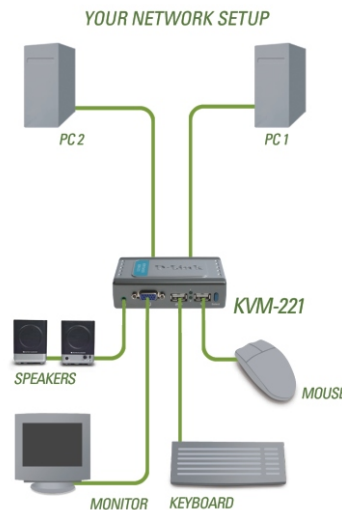

Connection to KVM Cables

- 2 HDDB 15-pin female connectors
- 2 3.5-mm audio sockets

KVM Cables

2 sets of 1.8-m (6-ft) KVM cables provided for connection to computers, each with the following connectors:

- HDDB 15-pin male connector
- HD 15-pin male monitor plug
- USB 1.1 Type A male connector
- 3.5mm audio plug

Diagnostic LEDs

2 port LEDs for 2 connected PCs

PC Selection

- Using Push button
- Using keyboard hot keys:
  Switch between PC with or without synchronous audio signals
  Enable/disable key beep
  Reset mouse/keyboard
  Auto-scan mode or without auto-scan mode (auto-scan between computers every 10 seconds)

Hot Key Menu Functions

- Scroll Lock + Scroll Lock + F1: switch to computer 1 with audio signal synchronization

- Scroll Lock + Scroll Lock + F2: switch to computer 2 with audio signal synchronization
- Scroll Lock + Scroll Lock + 1: switch to computer 1 without audio signal synchronization
- Scroll Lock + Scroll Lock + 2: switch to computer 2 without audio signal synchronization
- Scroll Lock + Scroll Lock + : switch to next computer with audio synchronization
- Scroll Lock + Scroll Lock + : switch to previous computer with audio synchronization
- Scroll Lock + Scroll Lock + B: beeper ON/OFF
- Scroll Lock + Scroll Lock + M: resets mouse and keyboard
- Scroll Lock + Scroll Lock + S: auto-scan mode every 10 seconds

O.S. Support

- Microsoft Windows 98, ME, NT, 2000, 2003, XP
- Microsoft DOS
- Linux

Physical & Environmental

Power Input

From PC's PS2 ports, no external power adapter required

Power Consumption

5V 70mA

Dimensions

104 x 61 x 28 mm (4.09 x 2.40 x 1.10 inches)

Weight

565 grams (1.246 lb) (KVM switch & 2 sets of KVM cables)

Operating Temperature

0° to 40°C

Storage Temperature

-20° to 60 °C

Operating Humidity

0% to 80% non-condensing

Emission (EMI)

- FCC Class B
- CE
- C-Tick

D-Link Worldwide Offices

U.S.A.	TEL: 1-800-326-1688
Canada	TEL: 1-905-8295033
Europe (U. K.)	TEL: 44-20-8955-9000
Germany	TEL: 49-6196-77990
France	TEL: 33-1-30238688
Netherlands	TEL: 31-10-282-1445
Belgium	TEL: 32(0)2-517-7111
Italy	TEL: 39-02-2900-0676
Sweden	TEL: 46-(0)8564-61900
Denmark	TEL: 45-43-969040
Norway	TEL: 47-99-300-100
Finland	TEL: 358-9-2707 5080
Spain	TEL: 34-93-4090770
Portugal	TEL: 351-21-8688493
Czech Republic	TEL: 420-(603)-276-589
Switzerland	TEL: 41-(0)-1-832-11-00
Greece	TEL: 30-210-9914 512

TEL: 1-866-743-4905
FAX: 1-905-8295223
FAX: 44-20-8955-9001
FAX: 49-6196-7799300
FAX: 33-1-30238689
FAX: 31-10-282-1331
FAX: 32(0)2-517-6500
FAX: 39-02-2900-1723
FAX: 46-(0)8564-61901
FAX: 45-43-424347
FAX: 47-22-309580
FAX: 358-9-2707-5081
FAX: 34-93-4910795
FAX: 41(0)-1-832-11-01
FAX: 30-210-9916902

Luxemburg	TEL: 32-(0)2-517-7111
Poland	TEL: 48-(0)-22-583-92-75
Hungary	TEL: 36-(0)-1-461-30-00
Singapore	TEL: 65-6774-6233
Australia	TEL: 61-2-8899-1800
India	TEL: 91-022-26526696
Middle East (Dubai)	TEL: 971-4-3916480
Turkey	TEL: 90-212-289-56-59
Egypt	TEL: 202-414-4295
Israel	TEL: 972-9-9715700
LatinAmerica	TEL: 56-2-232-3185
Brazil	TEL: 55-11-218-59300
South Africa	TEL: 27-12-665-2165
Russia	TEL: 7-495-744-0099
Japan	TEL: 81-3-5781-0963
China	TEL: 86-10-58635800
Taiwan	TEL: 886-2-6600-0123
Headquarters	TEL: 886-2-6600-0123

FAX: 32-(0)2-517-6500
FAX: 48-(0)-22-583-92-76
FAX: 36-(0)-1-461-30-09
FAX: 65-6774-6322
FAX: 61-2-8899-1868
FAX: 91-022-26528914
FAX: 971-4-3908881
FAX: 90-212-289-76-06
FAX: 202-415-6704
FAX: 972-9-9715601
FAX: 56-2-232-0923
FAX: 55-11-218-59322
FAX: 27-12-665-2186
FAX: 7-495-744-0099 #350
FAX: 81-3-5781-0965
FAX: 86-10-58635799
FAX: 886-2-6600-8168
FAX: 886-2-6600-9898