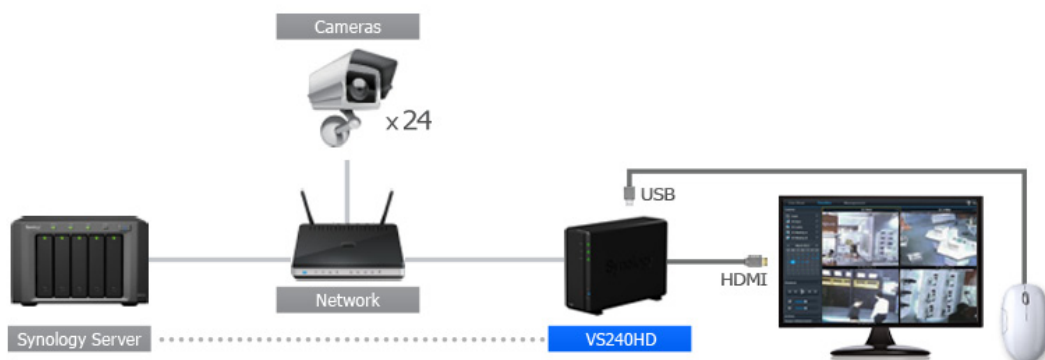

Figure 1) Surveillance Made Easy

Pair VS240HD with a Synology NAS Server for PC-less surveillance of up to 24 cameras simultaneously.