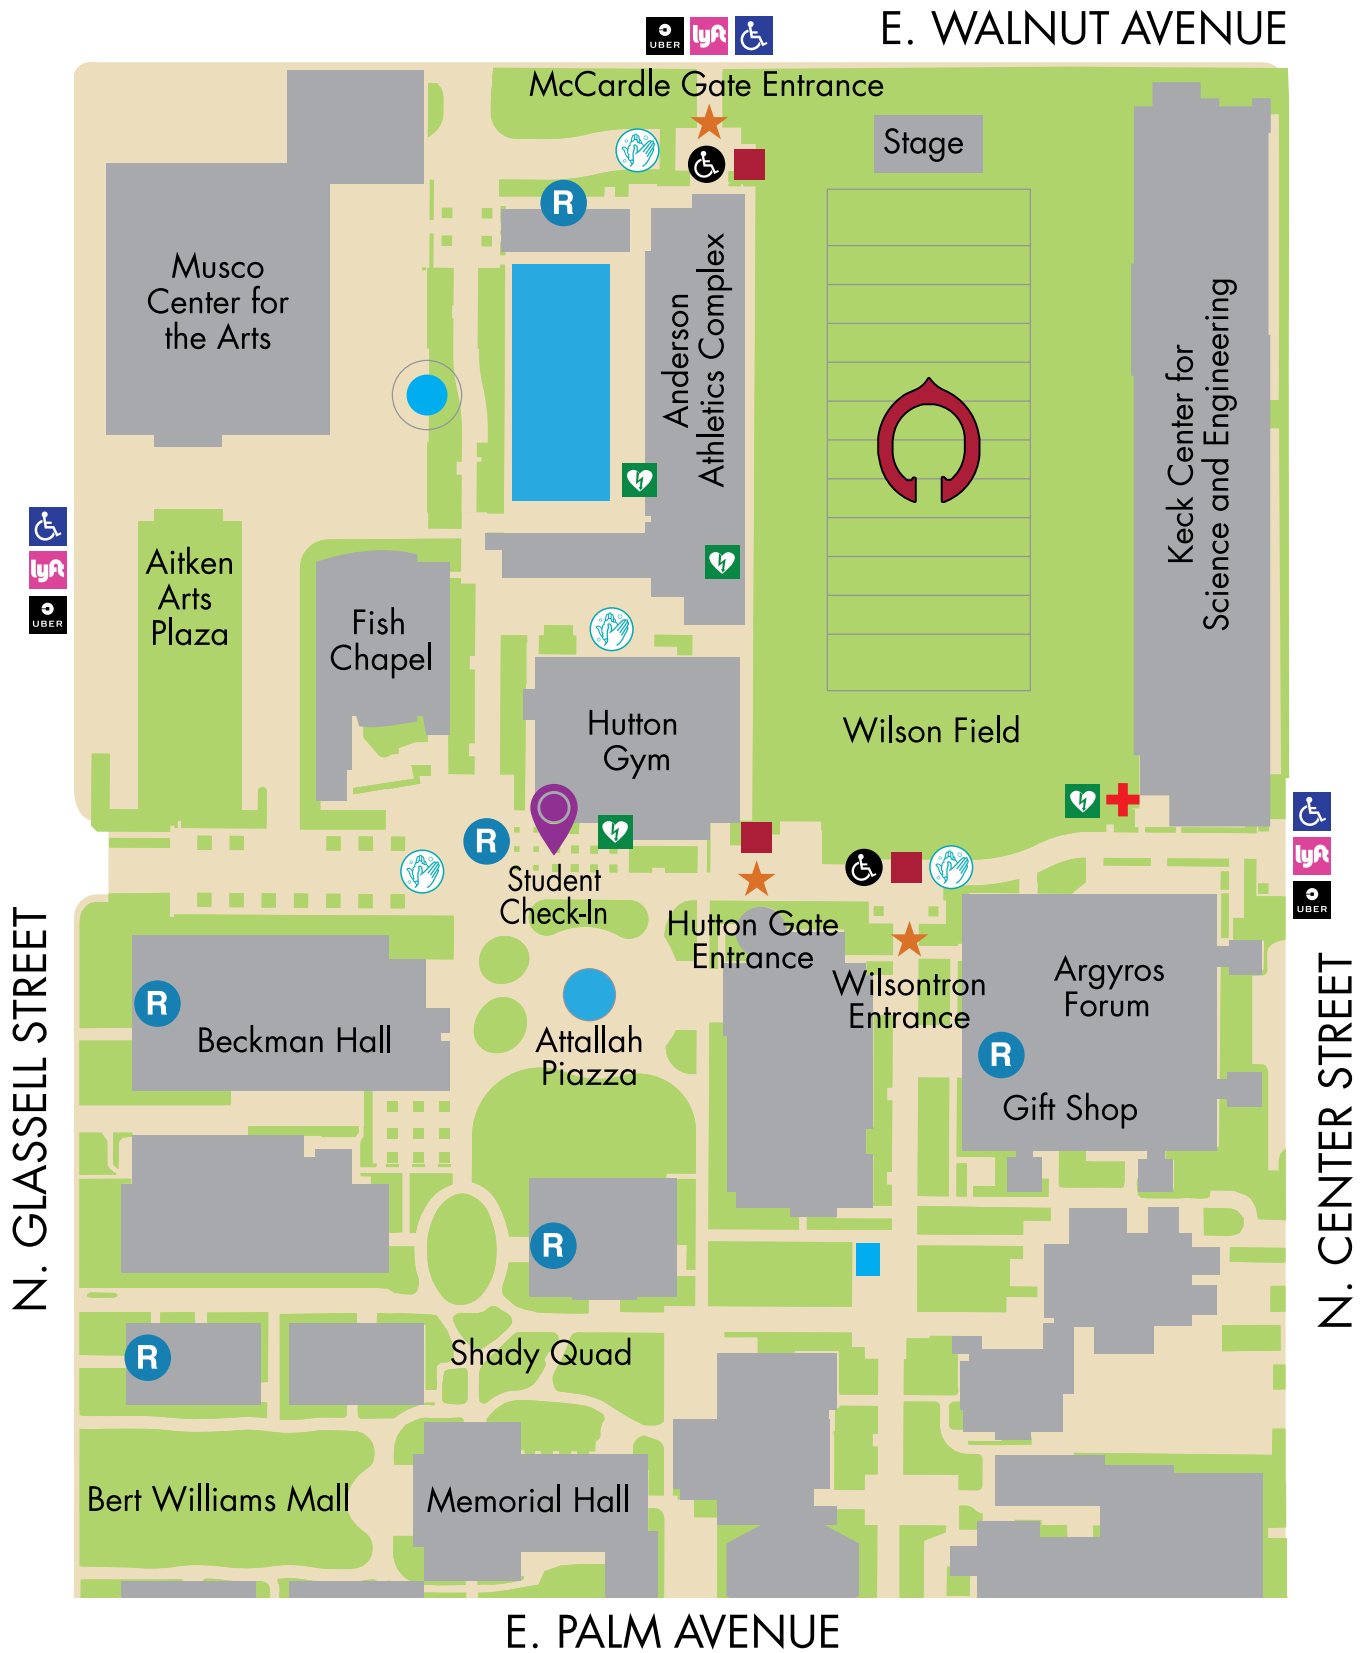

- = Field Entrance
- R = Restrooms
- + = First Aid
- ♥ = AED
- ♿ = ADA ACCESS
- ★ = Guest Line Up
- Lyft Uber = Lyft/Uber Drop-off
- ♿ = ADA Drop-Off
- ✋ = Hand Wash Station