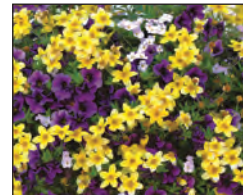

Twinkle Star