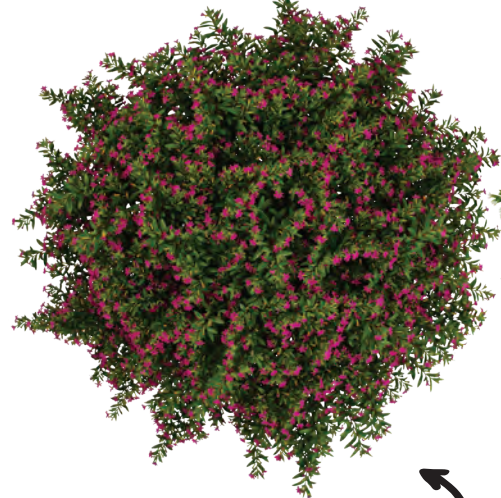

Allyson

Why do we FloriGlory?

With 5x the flower power and mega sized blooms compared to the old industry standards, FloriGlory is revolutionizing this summer staple category.

These cuphea are some of the most durable, heat tolerant plants you can pick for landscapes and container combinations.

as compared to past varieties