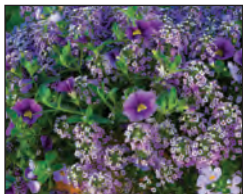

Mult-Ables™

VEGETATIVE ANNUALS

1.75 in. across x 1.75 in. deep cell

Mixis™ 50 cells sold as 50

- **Tags:** Tags and Point of Purchase marketing materials are available for you to order through MasterTag
- **Royalties:** All Royalties are included in prices
- **Availability:** 11/6/17 thru 5/18/18 (wk 45 - wk 20). Please contact us for other dates
- **Lead Time:** 8 weeks

Minimum Order: 50 per variety; shipped 3 trays to a box

Reese