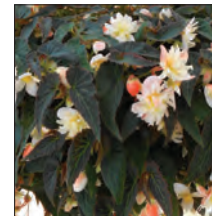

Begonia
RiseUp Sansibel Peach

Variety (Red = New!)	Common Name and Description	Lead Time in Weeks	Price	Tag
BEGONIA 🌱 🌸 🌿				
boliviensis 'Shine Bright' Series: 🌞 🌿 🔥 'Amore Red', 'Red', 'White'	Well-branched, unbeatable flower power, thrive in hot and humid summer climates; 'Amore Red' has unique upright habit	9	1.140	0.06
'Waterfalls' Series: 🌞 🌿 🔥 Encanto Orange Imp., Encanto Red	Well-branching trailing plant, flowers all summer long, good for semi-shade or sun	9	1.190	0.06
'Belleconia' Series: 🌿 🌸 Rose, Soft Orange	8-10" Large double flowers, tight, semi-trailing habit, great for baskets	9	1.150	0.06
'Summerwings'™ Dark Elegance' 🌿	8-10" Very showy red flowers, rich bronze foliage, semi-trailing habit, great for baskets and containers, no deadheading required	9	1.150	0.06
elliator 'Carmen' 🌞 🌸	10-12" Striking red double flowers, very dark contrasting leaves, mid-sized, great for indoor use	9	1.190	0.06
'Chloe' 🌞 🌸	Large, sweet, pink, rose-like double blooms tumble down the dark green, pointy foliage, great heat tolerance, strong in the garden, suitable for 6" pots and larger	9	1.190	0.06
'Claire' 🌞 🌸	10-12" Bright red, nicely contrasting leaves, smaller pots, great for indoor use	9	1.190	0.06
'Evi Bright Pink' 🌞 🌸 🌿	10-12" Large, single flowers, ideal for 6" pots, upright, mid-season bloomer, indoor and outdoor use	9	1.190	0.06
'Frivola Pink' 🌞 🌸	10-12" Double deep pink flowers, semi-trailing habit, early	9	1.190	0.06
'Vermillion Red' 🌞 🌸	10-12" Double flowers, semi-trailing habit, early	9	1.190	0.06
'Solenia' Series: 🌞 🌿 🌸 'Apricot', 'Cherry', 'Dark Pink', 🔥 'Dusty Rose', 'Light Pink', 🔥 'Orange', 🔥 'Red Improved', 🔥 'Salmon Coral', 🔥 'Velvet Red', 'Yellow'	High-light, full sun Begonia, self-cleaning and continuous flowers, vigorous habit, mildew tolerant	9	1.190	0.06
hybrid 'RiseUp'™ Series: 🌞 🌿 Aloha Gold, Bull's Eye (red/ yellow center - single), Coral Reef, Flamingo's Dream (pink/yellow), Hot & Spicy (red/yellow center - single), Salmon Chiffon, Sansibel Peach, Sunkissed Yellow, Tangerine Extreme	Excellent branching, abundance of medium-sized flowers that stay upright-facing in the garden for maximum color impact. Singles and doubles in a wide variety of vibrant colors make up this exciting new collection	9	1.140	0.06
'I'Conia'™ Series: 🌞 🌸 Miss Malibu, Miss Montreal (formerly Unbelievable® Miss Montreal)	Miss Malibu= huge red-orange flowers, large, dark leaves, striking effect, glamorous at retail; Miss Montreal = massive cream blooms edged with coral pink, upright habit	9	1.140	0.06
Unbelievable® Series: 🌞 🌸 First Kiss, Lucky Strike, Red, Tweetie Pie	First Kiss = huge, bright pink flowers, upright habit makes for easy shipping; Lucky Strike = clear lemon and peach blooms on dark blue-green, narrow, pointed leaves; Tweetie Pie = large double yellow flowers, broad dark green leaves	9	1.140	0.06