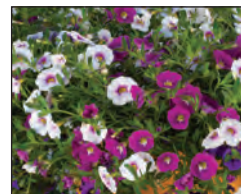

Summer Parade