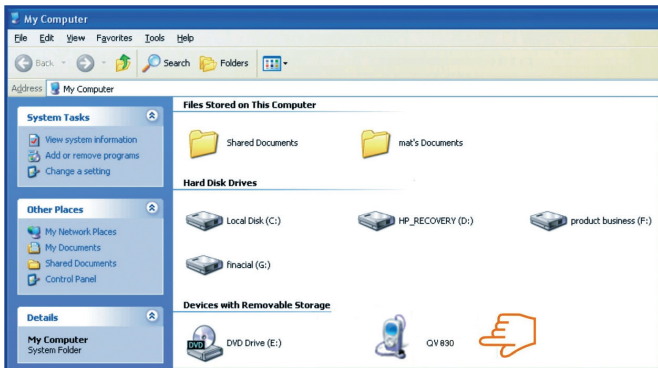

4 Opening an Application

- ◆ Touch the **All Apps** icon. 
- ◆ Touch the application you want to open.

5 Transferring Files between Tablet and Computer

- ◆ Use the included Micro USB cable to connect tablet and computer.
Tip: Install "Windows Media Player 11" if Windows XP or an earlier version is installed on your computer.