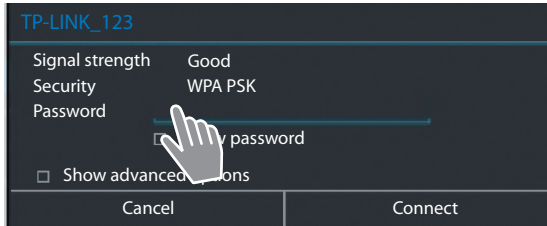

2 Turning your Tablet on

- ◆ Press the **Power** button and hold for a few seconds.

- ◆ Slide the **Unlock** icon to the right.

3 Connecting to a WiFi Network

- ◆ Available WiFi network found.

- ◆ Touch the **All Apps** icon.

- ◆ Touch the **Settings** icon.

- ◆ Touch to select Wi-Fi.

- ◆ Select your desired WiFi connection.
- ◆ You may be asked to enter the WiFi password.

- ◆ Touch to enter the password.

- ◆ WiFi connection has been successfully established.