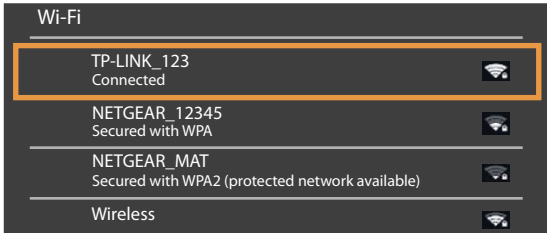

2 Turning your Tablet on

- ◆ Press the **Power** button and hold for a few seconds.

- ◆ Slide the **Unlock** icon to the right.

3 Connecting to a WiFi Network

- ◆ Available WiFi network found.

- ◆ Touch the **All Apps** icon.

- ◆ Touch the **Settings** icon.

- ◆ Touch to select Wi-Fi.

- ◆ Select your desired WiFi connection.
- ◆ You may be asked to enter the WiFi password.

- ◆ Touch to enter the password.

- ◆ WiFi connection has been successfully established.