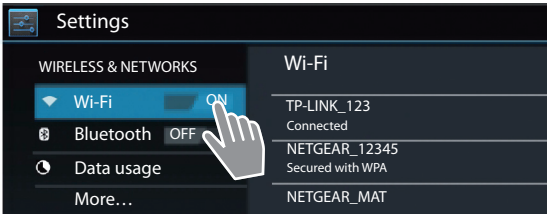

2 Turning your Tablet on

- ◆ Press the **Power** button and hold for a few seconds.

- ◆ Slide the **Unlock** icon to the right.

3 Connecting to a WiFi Network

- ◆ Available WiFi network found.

- ◆ Touch the **All Apps** icon.

- ◆ Touch the **Settings** icon.

- ◆ Touch to select Wi-Fi.

- ◆ Select your desired WiFi connection.
- ◆ You may be asked to enter the WiFi password.

- ◆ Touch to enter the password.

- ◆ WiFi connection has been successfully established.