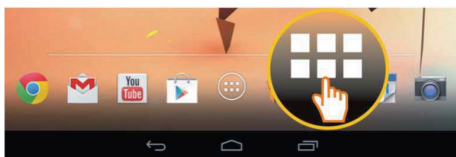

2 Turning your Tablet on

- ◆ Press the **Power** button and hold for a few seconds.

- ◆ Slide the **Unlock** icon to the right.

3 Connecting to a WiFi Network

- ◆ Available WiFi network found.

- ◆ Touch the **All Apps** icon.

- ◆ Touch the **Settings** icon.

- ◆ Touch to select Wi-Fi.

- ◆ Select your desired WiFi connection.
- ◆ You may be asked to enter the WiFi password.

- ◆ Touch to enter the password.

- ◆ WiFi connection has been successfully established.