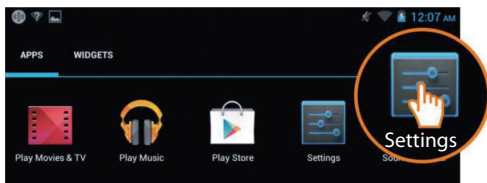

2 Turning your Tablet on

- ◆ Press the **Power** button and hold for a few seconds.

- ◆ Slide the **Unlock** icon to the right.

3 Connecting to a WiFi Network

- ◆ Available WiFi network found.

- ◆ Touch the **All Apps** icon.

- ◆ Touch the **Settings** icon.

- ◆ Touch to select Wi-Fi.

- ◆ Select your desired WiFi connection.
- ◆ You may be asked to enter the WiFi password.

- ◆ Touch to enter the password.

- ◆ WiFi connection has been successfully established.