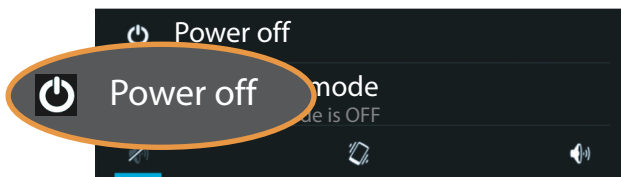

- Touch to select **Power off**.

Selecting the Language

To change the language:

- Application screen ▶ **Settings** ▶ **Language & input** ▶ **Language** ▶ Select language.

Online Help

- Application screen ▶ **Help**.

Battery charging

- Battery charging in power-off mode is more efficient.