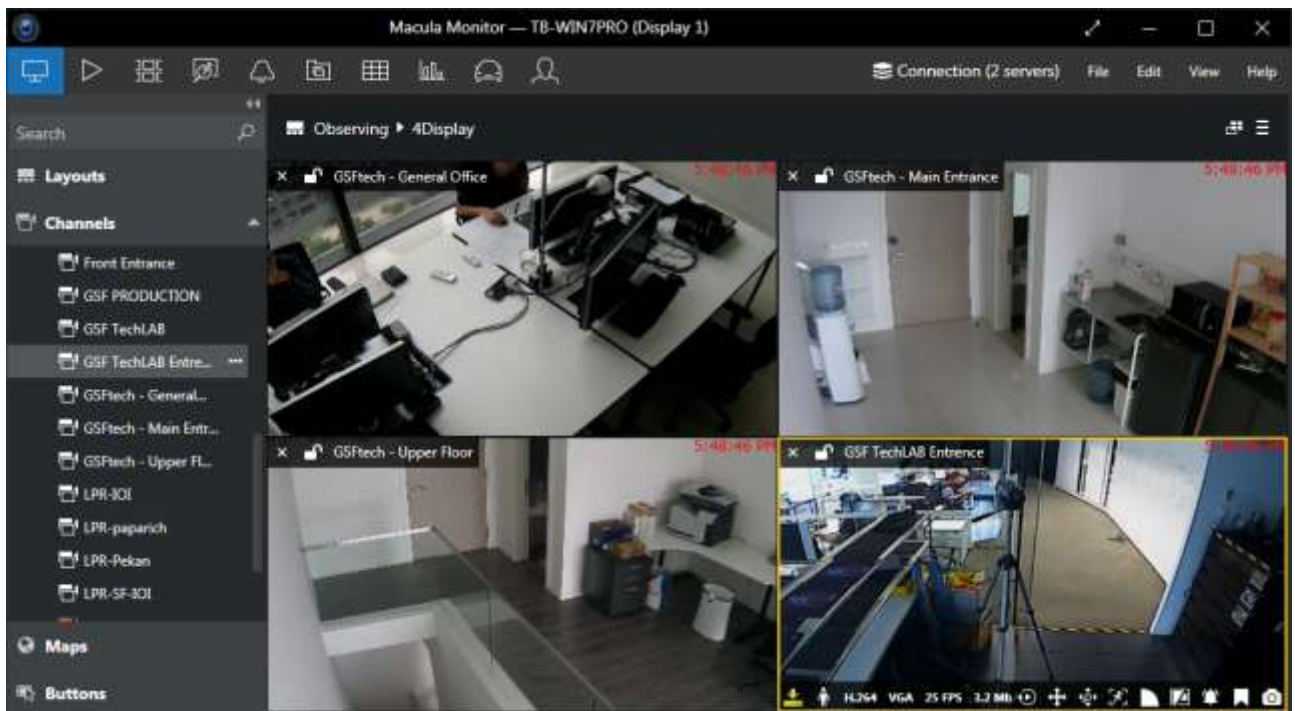

Table of Contents

1	Interface	3
2	General	4
3	Server & Console	5
4	Client	12
5	Video Wall	15
6	Watermark Validation	16
7	Mobile Applications	17
8	OS X Client	18
9	Web Client	19
10	LPR	20
11	Face Recognition	21
12	Macula Supported Cameras	22

Macula A&E Specifications

1 Interface

Macula Console

Macula Monitor

Macula A&E Specifications

2 General

Macula is a highly stable software, easy to use on any network and very easy to deploy with the advanced Auto Detection feature for IP cameras. Macula also provides extreme flexibility as it can manage unlimited servers, sites, and cameras remotely, quickly and efficiently. Macula is an open architecture Video Management Software (VMS) for Windows. Macula accepts MJPG, MPEG-4 and H.264, as well as Full HD and megapixel video streams from Network (IP) cameras, encoders and capture boards. This, along with Macula client-server architecture, allows you to build hybrid scalable solutions from a single NVR/DVR to multiple servers handling thousands of cameras.

Macula accepts video streams from Network (IP) cameras from 90+ manufacturers including all major manufacturers such as Axis, Arecont Vision, Pixord, SONY, JVC, Panasonic, IQinVision, Toshiba, Zavio, Acti, Vivotek and UDP (more than 4,000+ models supported) Macula also works with several DVR cards, like H.264, SDI "HDCCTV" (up to 960fps and up to 64 channels at D1 resolution) boards from UDP and other manufacturers. Moreover Macula is considered to be a hybrid system, since a DVR card with analog cameras, IP cameras, webcams and IP megapixel cameras, could be combined together on a single server.