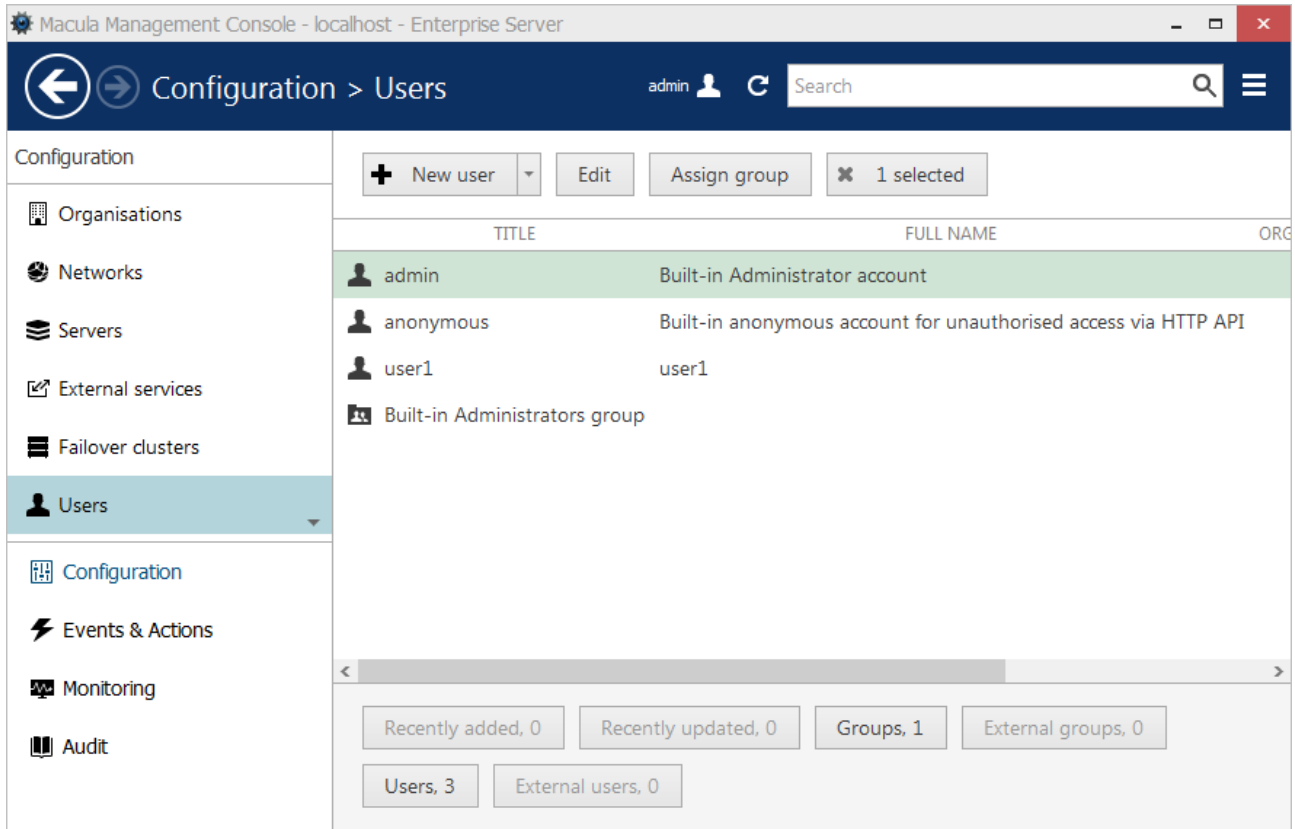

Date	Revision	Description	Author
3-Nov-2017	1.0	First release	Chan Wah Keong
7-Nov-2017	2.0	Added Supported Cameras list	Chan Wah Keong
9-Nov-2017	3.0	Changed documents format and cosmetic	Sengfu GAN

Macula A&E Specifications

Table of Contents

1	Interface	3
2	General	4
3	Server & Console	5
4	Client	12
5	Video Wall	15
6	Watermark Validation	16
7	Mobile Applications	17
8	OS X Client	18
9	Web Client	19
10	LPR	20
11	Face Recognition	21
12	Macula Supported Cameras	22

Macula A&E Specifications

1 Interface

Macula Console

Macula Monitor

Macula A&E Specifications

2 General

Macula is a highly stable software, easy to use on any network and very easy to deploy with the advanced Auto Detection feature for IP cameras. Macula also provides extreme flexibility as it can manage unlimited servers, sites, and cameras remotely, quickly and efficiently. Macula is an open architecture Video Management Software (VMS) for Windows. Macula accepts MJPG, MPEG-4 and H.264, as well as Full HD and megapixel video streams from Network (IP) cameras, encoders and capture boards. This, along with Macula client-server architecture, allows you to build hybrid scalable solutions from a single NVR/DVR to multiple servers handling thousands of cameras.