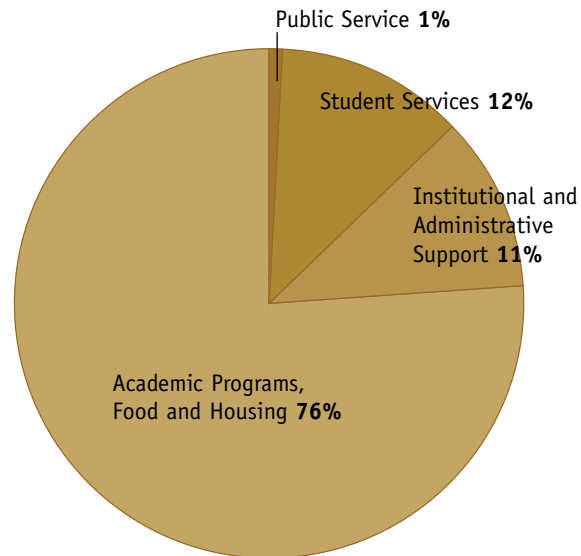

College Budget 2007

All gifts were made during fiscal year 2007, between June 1, 2006, and May 31, 2007.