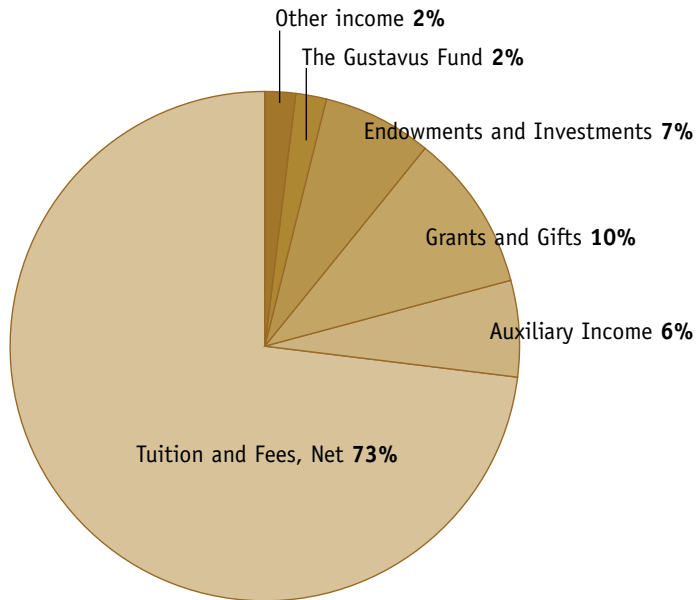

College Income 2007