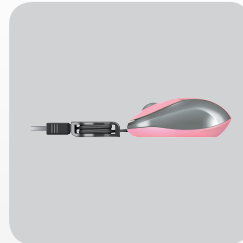

MINI OPTICAL MOUSE PITAYA PINK

PRODUCT CODE: MI056

►►► FOR MOBILE USERS

►►► RETRACTABLE CABLE

►►► SCROLL WHEEL, LIGHTS UP IN WHITE

SPECIFICATIONS

- Connection: USB
- Scroll function
- Resolution: 1000 dpi
- Illuminated scroll wheel
- Max cable length: 73 cm
- Plug and Play
- For left and right handed use
- Supports: Windows® XP™, Vista™ and MAC® OSX™

PACKAGE CONTENTS:

- Mini optical mouse

EAN	:	8717534010345
BOX QUANTITY	:	20
H X W X D	:	200 X 120 X 70
PRODUCTGROUP	:	INPUT PRODUCTS > OPTICAL MICE
MANUAL	:	N.A.

SWEEX.COM