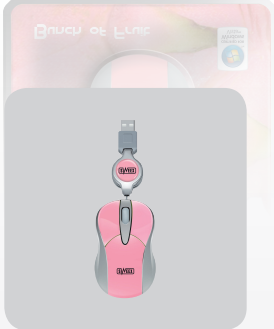

MINI OPTICAL MOUSE PITAYA PINK

PRODUCT CODE: MI056

►►► FOR MOBILE USERS

►►► RETRACTABLE CABLE

►►► SCROLL WHEEL, LIGHTS UP IN WHITE

SPECIFICATIONS

- Connection: USB
- Scroll function
- Resolution: 1000 dpi
- Illuminated scroll wheel
- Max cable length: 73 cm
- Plug and Play
- For left and right handed use
- Supports: Windows® XP™, Vista™ and MAC® OSX™

PACKAGE CONTENTS:

- Mini optical mouse

EAN	:	8717534010345
BOX QUANTITY	:	20
H X W X D	:	200 X 120 X 70
PRODUCTGROUP	:	INPUT PRODUCTS > OPTICAL MICE
MANUAL	:	N.A.

SWEEX.COM