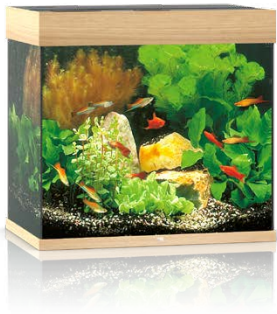

THE NEW LIDO AQUARIUM

With MultiLux LED light unit

QUALITY
made in
Germany

LIDO 120 LED

AVAILABLE FROM MARCH 2017

+ INCL. Lighting: 2 x 12W LED (438 mm) | **Filter System:** Bioflow M | **Pump:** Eccoflow 500 | **Heater:** AquaHeat 100W