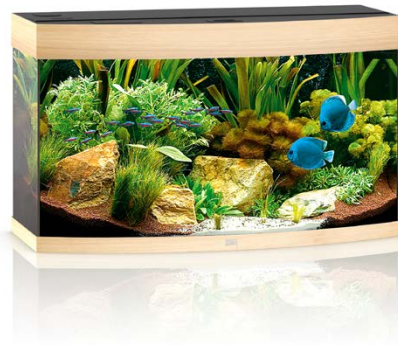

THE NEW VISION AQUARIUM

With MultiLux LED light unit

QUALITY
made in
Germany

VISION 180 LED

AVAILABLE FROM MAY 2017

INCL. Lighting: 2 x 19W LED (742 mm) | **Filter System:** Bioflow M | **Pump:** Eccoflow 600 | **Heater:** AquaHeat 200W