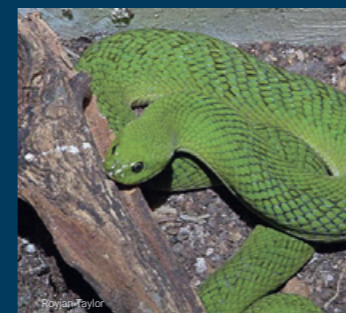

Kenya Montane Viper
Montatheris hindii

Large Brown Spitting Cobra
Holotype / *Naja ashei*

Mount Kenya Bush Viper
Atheris desaixi

North East African Carpet Viper
Echis pyramidum

Puff Adder
Bitis arietans

Red Spitting Cobra
Naja pallida

Rhinceros Viper
Bitis nasicornis

Rhombic Night Adder
Causus rhombeatus

Rough-Scaled Bush Viper
Atheris hispida

Savannah Vine Snake or Twig Snake
Thelotornis mossambicanus

Small-Scaled Mole Viper
Atractaspis microlepidota

Snouted Night Adder
Causus defilippi

Velvet Green Night Adder
Causus resimus

Yellow Bellied Sea Snake
Pelamis platurus

Common
Venomous Snakes of
Kenya