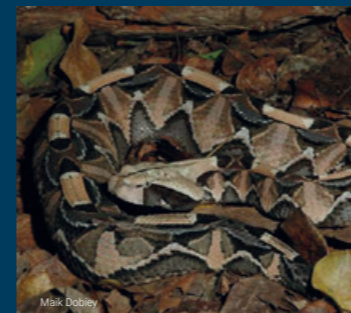

Contact Royjan Taylor for emergencies: **+254718290324** (also available on whatsapp)

FOR ALL
**SNAKEBITES VISIT
A HEALTH FACILITY
IMMEDIATELY!**

Black Mamba
Dendroaspis polylepis

Black Necked Spitting Cobra
Naja nigricollis

Blanding's Tree Snake female / male
Toxicodryas blandingii

Boomslang
Dispholidus typus

East African Garter Snake
Elapsoidia loveridgei

Eastern Green Mamba
Dendroaspis angusticeps

Egyptian Cobra
Naja haje

Forest Cobra
Naja melanoleuca

Forest Night Adder
Causus lichtensteinii

Gaboon Viper
Bitis gabonica

Gold's Tree Cobra
Pseudohaje goldii

Green Bush Viper
Atheris squamiger

Jameson's Mamba
Dendroaspis jamesoni kaimosi

Kenya Horned Viper
Bitis wothingtoni

Kenya Montane Viper
Montatheris hindii

Large Brown Spitting Cobra
Holotype / *Naja ashei*

Mount Kenya Bush Viper
Atheris desaixi

North East African Carpet Viper
Echis pyramidum

Puff Adder
Bitis arietans

Red Spitting Cobra
Naja pallida