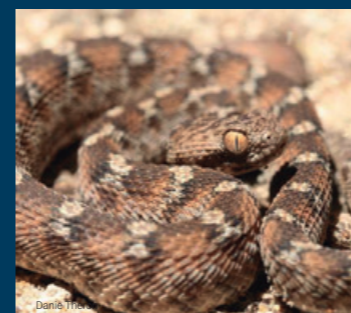

Blanding's Tree Snake female / male
Toxicodryas blandingii

Boomslang
Dispholidus typus

East African Garter Snake
Elapsoidia loveridgei

Eastern Green Mamba
Dendroaspis angusticeps

Egyptian Cobra
Naja haje

Forest Cobra
Naja melanoleuca

Forest Night Adder
Causus lichtensteinii

Gaboon Viper
Bitis gabonica

Gold's Tree Cobra
Pseudohaje goldii

Green Bush Viper
Atheris squamiger

Jameson's Mamba
Dendroaspis jamesoni kaimosi

Kenya Horned Viper
Bitis wothingtoni

Kenya Montane Viper
Montatheris hindii

Large Brown Spitting Cobra
Holotype / *Naja ashei*

Mount Kenya Bush Viper
Atheris desaixi

North East African Carpet Viper
Echis pyramidum

Puff Adder
Bitis arietans

Red Spitting Cobra
Naja pallida