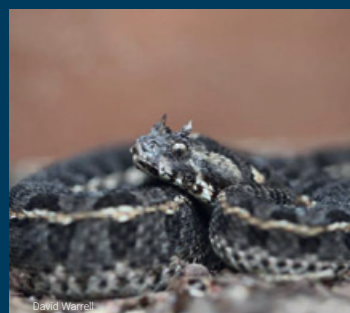

Blanding's Tree Snake female / male
Toxicodryas blandingii

Boomslang
Dispholidus typus

East African Garter Snake
Elapsoidia loveridgei

Eastern Green Mamba
Dendroaspis angusticeps

Egyptian Cobra
Naja haje

Forest Cobra
Naja melanoleuca

Forest Night Adder
Causus lichtensteinii

Gaboon Viper
Bitis gabonica

Gold's Tree Cobra
Pseudohaje goldii

Green Bush Viper
Atheris squamiger

Jameson's Mamba
Dendroaspis jamesoni kaimosi

Kenya Horned Viper
Bitis wothingtoni

Kenya Montane Viper
Montatheris hindii

Large Brown Spitting Cobra
Holotype / *Naja ashei*

Mount Kenya Bush Viper
Atheris desaixi

North East African Carpet Viper
Echis pyramidum

Puff Adder
Bitis arietans

Red Spitting Cobra
Naja pallida

Rhinceros Viper
Bitis nasicornis

Rhombic Night Adder
Causus rhombeatus

Rough-Scaled Bush Viper
Atheris hispida

Savannah Vine Snake or Twig Snake
Thelotornis mossambicanus

Small-Scaled Mole Viper
Atractaspis microlepidota