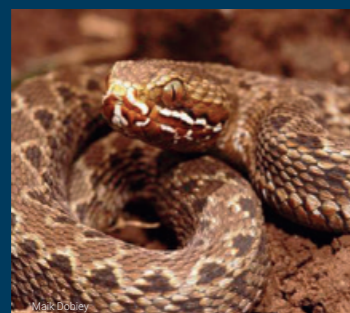

Blanding's Tree Snake female / male
Toxicodryas blandingii

Boomslang
Dispholidus typus

East African Garter Snake
Elapsoidia loveridgei

Eastern Green Mamba
Dendroaspis angusticeps

Egyptian Cobra
Naja haje

Forest Cobra
Naja melanoleuca

Forest Night Adder
Causus lichtensteinii

Gaboon Viper
Bitis gabonica

Gold's Tree Cobra
Pseudohaje goldii

Green Bush Viper
Atheris squamiger

Jameson's Mamba
Dendroaspis jamesoni kaimosi

Kenya Horned Viper
Bitis wothingtoni

Kenya Montane Viper
Montatheris hindii

Large Brown Spitting Cobra
Holotype / *Naja ashei*

Mount Kenya Bush Viper
Atheris desaixi

North East African Carpet Viper
Echis pyramidum

Puff Adder
Bitis arietans

Red Spitting Cobra
Naja pallida