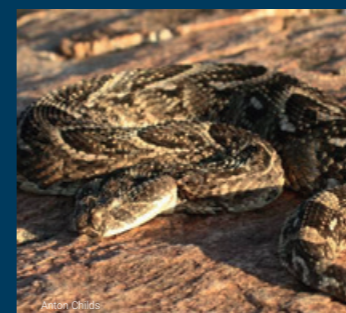

Forest Night Adder
Causus lichtensteinii

Gaboon Viper
Bitis gabonica

Gold's Tree Cobra
Pseudohaje goldii

Green Bush Viper
Atheris squamiger

Jameson's Mamba
Dendroaspis jamesoni kaimosi

Kenya Horned Viper
Bitis wothingtoni

Kenya Montane Viper
Montatheris hindii

Large Brown Spitting Cobra
Holotype / *Naja ashei*

Mount Kenya Bush Viper
Atheris desaixi

North East African Carpet Viper
Echis pyramidum

Puff Adder
Bitis arietans

Red Spitting Cobra
Naja pallida

Rhinceros Viper
Bitis nasicornis

Rhombic Night Adder
Causus rhombeatus

Rough-Scaled Bush Viper
Atheris hispida

Savannah Vine Snake or Twig Snake
Thelotornis mossambicanus

Small-Scaled Mole Viper
Atractaspis microlepidota