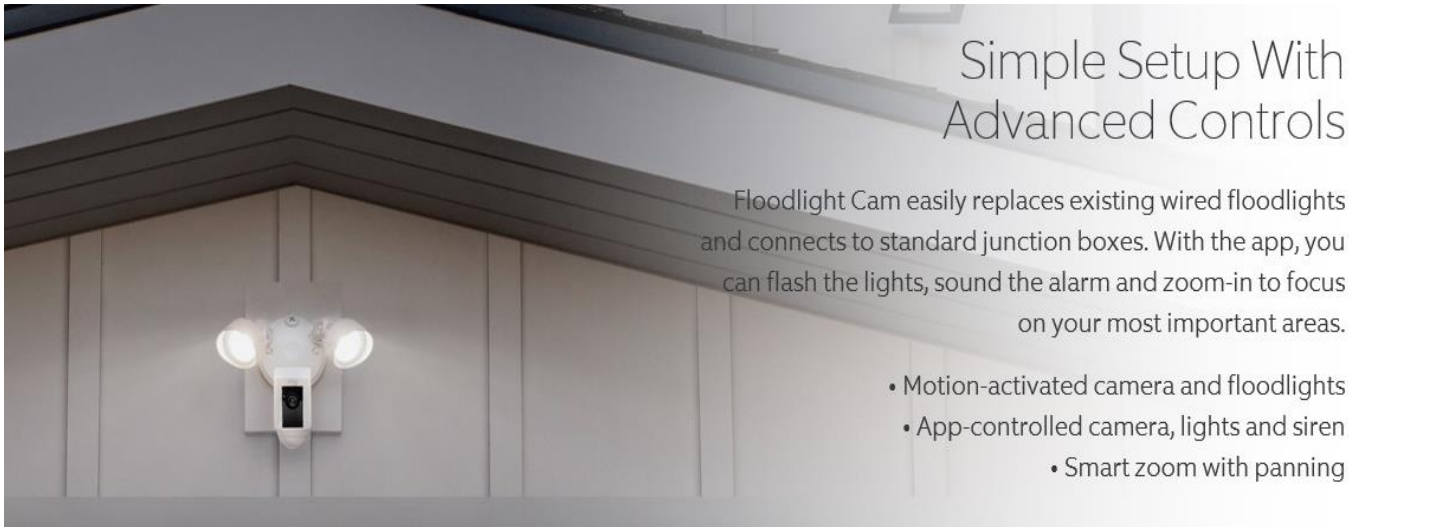

Flood Light Cam

The Evolution of Outdoor Security

Protect your home with the world's only motion-activated security camera with built-in floodlights, a siren alarm and two-way audio, so you can see, hear and speak to anyone on your property from anywhere.

- Crystal-clear HD video
- Two ultra-bright LED floodlights
- 110-decibel siren alarm

Watch Over Your Entire Property

With object and facial detection, Floodlight Cam has the most advanced motion sensors in home security. Its 270° field-of-view will let you detect motion around corners and monitor all your blind spots.

Email: paul@harris.ie
Web: www.harris.ie

Simple Setup With Advanced Controls

Floodlight Cam easily replaces existing wired floodlights and connects to standard junction boxes. With the app, you can flash the lights, sound the alarm and zoom-in to focus on your most important areas.

- Motion-activated camera and floodlights
- App-controlled camera, lights and siren
- Smart zoom with panning

Home Security at Your Fingertips

Floodlight Cam sends instant alerts to your smartphone, tablet or PC whenever it detects motion. And from the free Ring app, you can protect your property and monitor your home from anywhere.