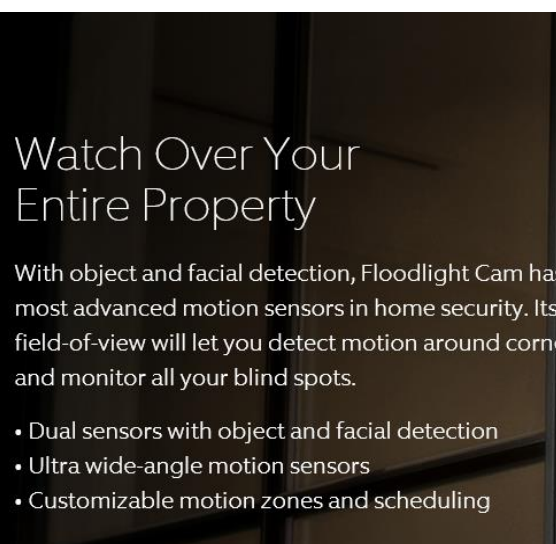

Flood Light Cam

The Evolution of Outdoor Security

Protect your home with the world's only motion-activated security camera with built-in floodlights, a siren alarm and two-way audio, so you can see, hear and speak to anyone on your property from anywhere.

- Crystal-clear HD video
- Two ultra-bright LED floodlights
- 110-decibel siren alarm

Watch Over Your Entire Property

With object and facial detection, Floodlight Cam has the most advanced motion sensors in home security. Its 270° field-of-view will let you detect motion around corners and monitor all your blind spots.

Email: paul@harris.ie
Web: www.harris.ie

Simple Setup With Advanced Controls

Floodlight Cam easily replaces existing wired floodlights and connects to standard junction boxes. With the app, you can flash the lights, sound the alarm and zoom-in to focus on your most important areas.

- Motion-activated camera and floodlights
- App-controlled camera, lights and siren
- Smart zoom with panning

Home Security at Your Fingertips

Floodlight Cam sends instant alerts to your smartphone, tablet or PC whenever it detects motion. And from the free Ring app, you can protect your property and monitor your home from anywhere.