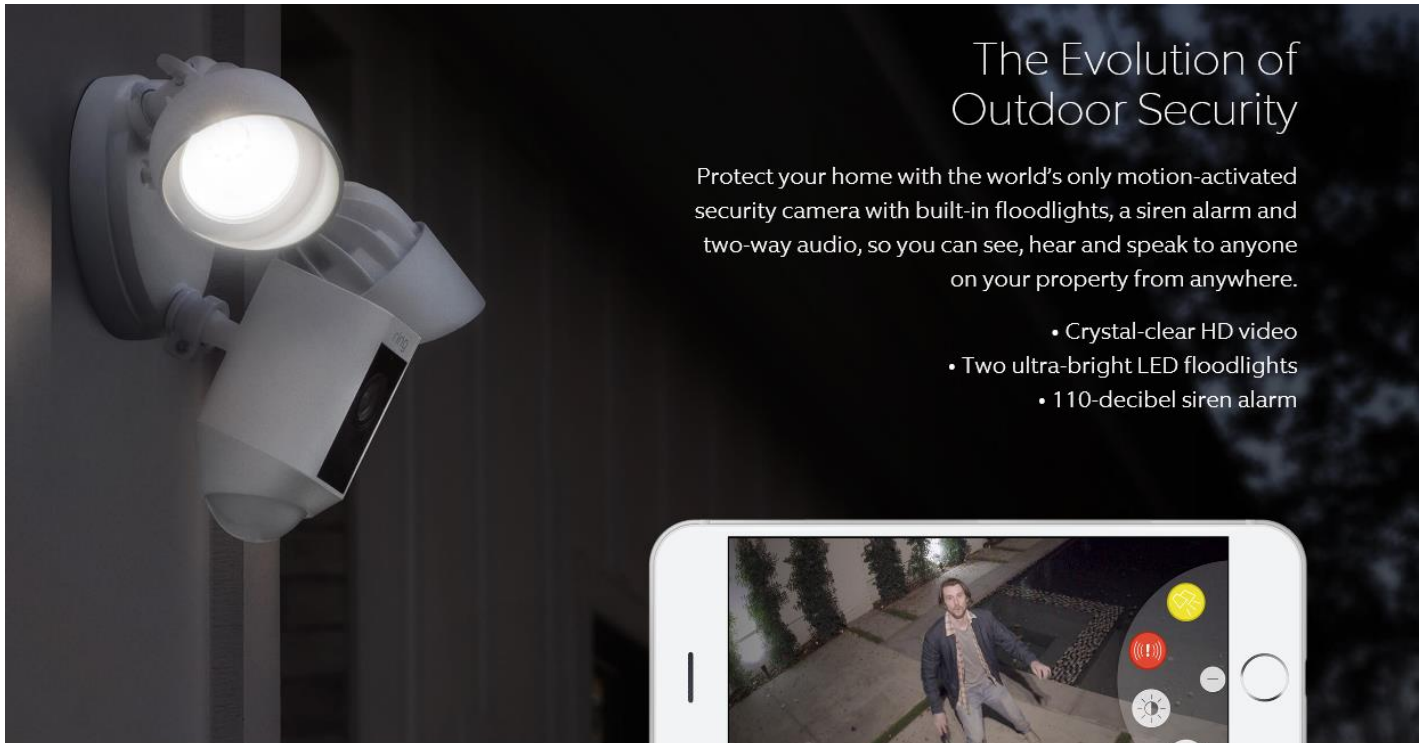

Flood Light Cam

The Evolution of Outdoor Security

Protect your home with the world's only motion-activated security camera with built-in floodlights, a siren alarm and two-way audio, so you can see, hear and speak to anyone on your property from anywhere.

- Crystal-clear HD video
- Two ultra-bright LED floodlights
- 110-decibel siren alarm

Watch Over Your Entire Property

With object and facial detection, Floodlight Cam has the most advanced motion sensors in home security. Its 270° field-of-view will let you detect motion around corners and monitor all your blind spots.

Email: paul@harris.ie
Web: www.harris.ie

Simple Setup With Advanced Controls

Floodlight Cam easily replaces existing wired floodlights and connects to standard junction boxes. With the app, you can flash the lights, sound the alarm and zoom-in to focus on your most important areas.

- Motion-activated camera and floodlights
- App-controlled camera, lights and siren
- Smart zoom with panning

Home Security at Your Fingertips

Floodlight Cam sends instant alerts to your smartphone, tablet or PC whenever it detects motion. And from the free Ring app, you can protect your property and monitor your home from anywhere.