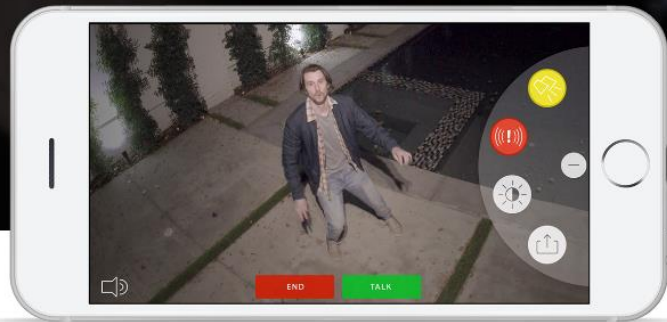

Flood Light Cam

The Evolution of Outdoor Security

Protect your home with the world's only motion-activated security camera with built-in floodlights, a siren alarm and two-way audio, so you can see, hear and speak to anyone on your property from anywhere.

- Crystal-clear HD video
- Two ultra-bright LED floodlights
- 110-decibel siren alarm

Watch Over Your Entire Property

With object and facial detection, Floodlight Cam has the most advanced motion sensors in home security. Its 270° field-of-view will let you detect motion around corners and monitor all your blind spots.

Email: paul@harris.ie
Web: www.harris.ie

Simple Setup With Advanced Controls

Floodlight Cam easily replaces existing wired floodlights and connects to standard junction boxes. With the app, you can flash the lights, sound the alarm and zoom-in to focus on your most important areas.

- Motion-activated camera and floodlights
- App-controlled camera, lights and siren
- Smart zoom with panning

Home Security at Your Fingertips

Floodlight Cam sends instant alerts to your smartphone, tablet or PC whenever it detects motion. And from the free Ring app, you can protect your property and monitor your home from anywhere.