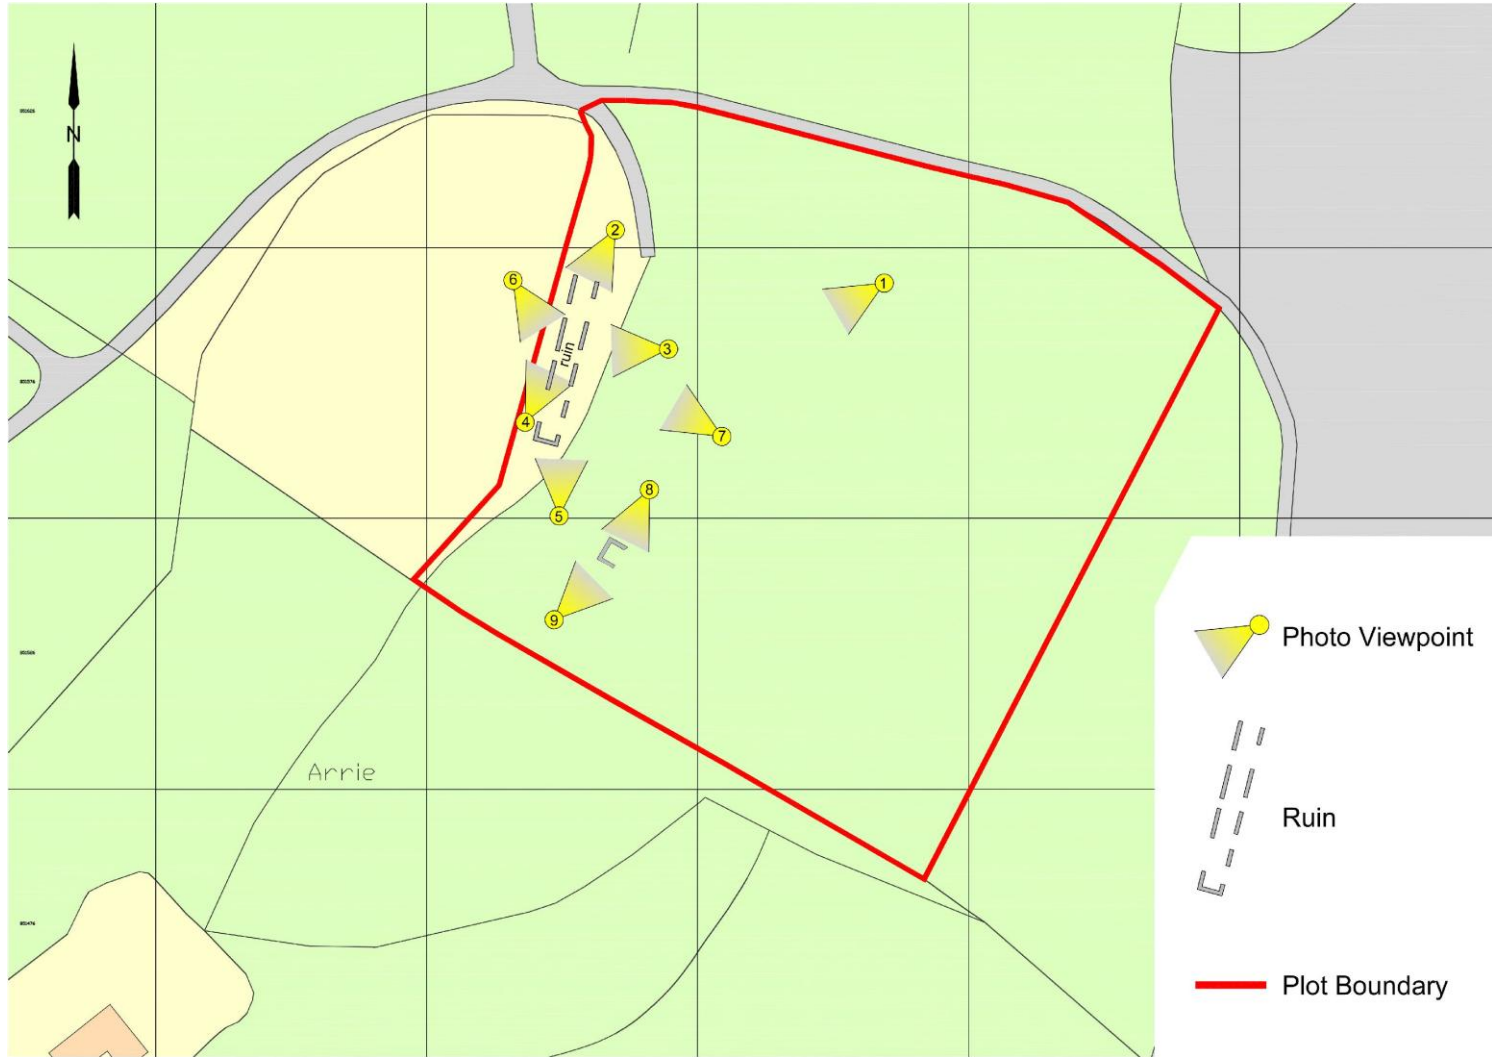

Ruin at Craigiehowe, Black Isle, Ross-shire, Scotland

Photographic Record

G.H. Johnston Building Consultants Ltd
for
Client: Sligo Farms & Estates Ltd

Location Plan

Photo Locations

Photo 1

Photo 2

Photo 3

Photo 4

Photo 5

Photo 6

Photo 7

Photo 8

Photo 9

Photos with 1m tall measurement staff for ruin height reference

G.H. Johnston Building Consultants Ltd
Architecture and Planning