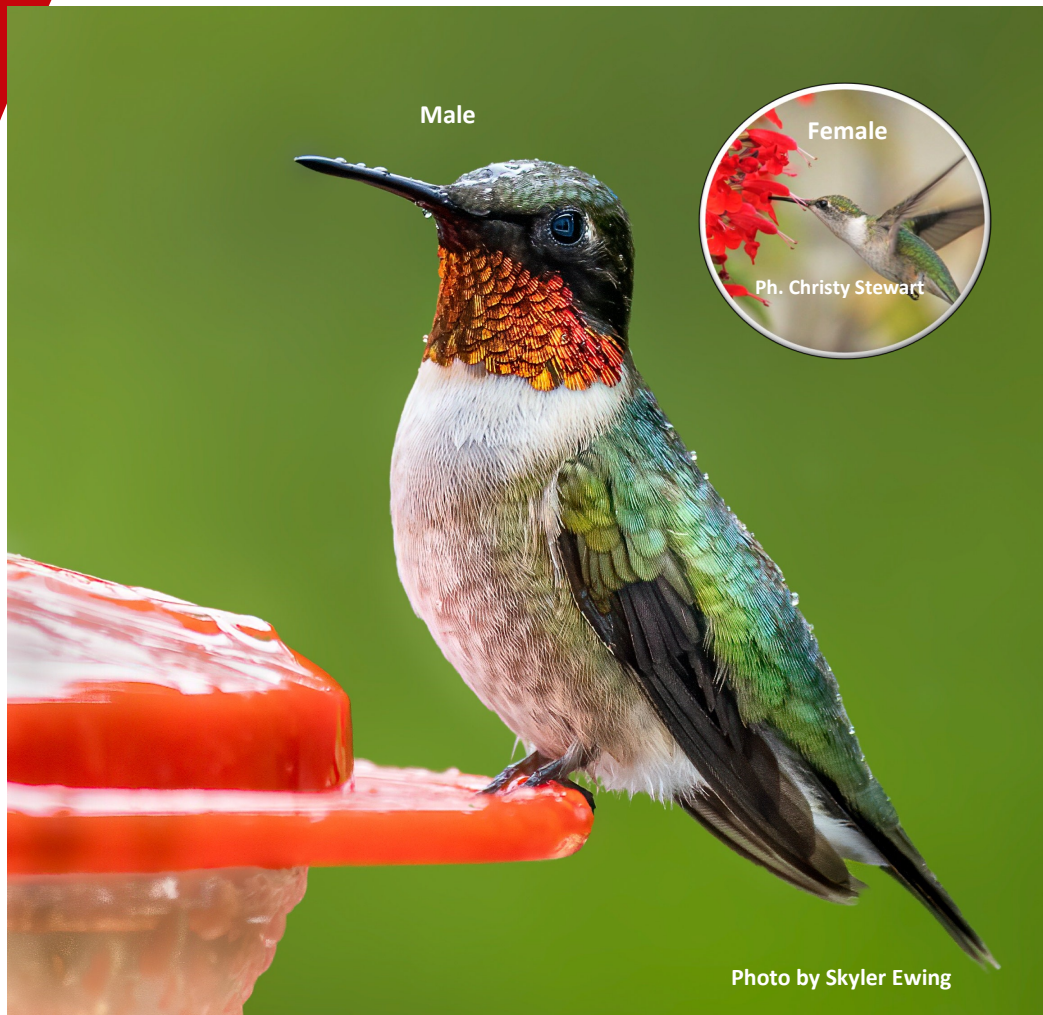

Pollinators of Wisconsin

Ruby Throated Hummingbird (*Trochilidae sp.*)

- Migrates to Wisconsin from Central America
- Key pollinators of wildflowers in the continental U.S.
- May visit 1,000 - 3,000 flowers per day to maintain caloric intake
- Pollen on their beak and body and breeze from their wings aids pollination
- Usually visit red-colored flowers