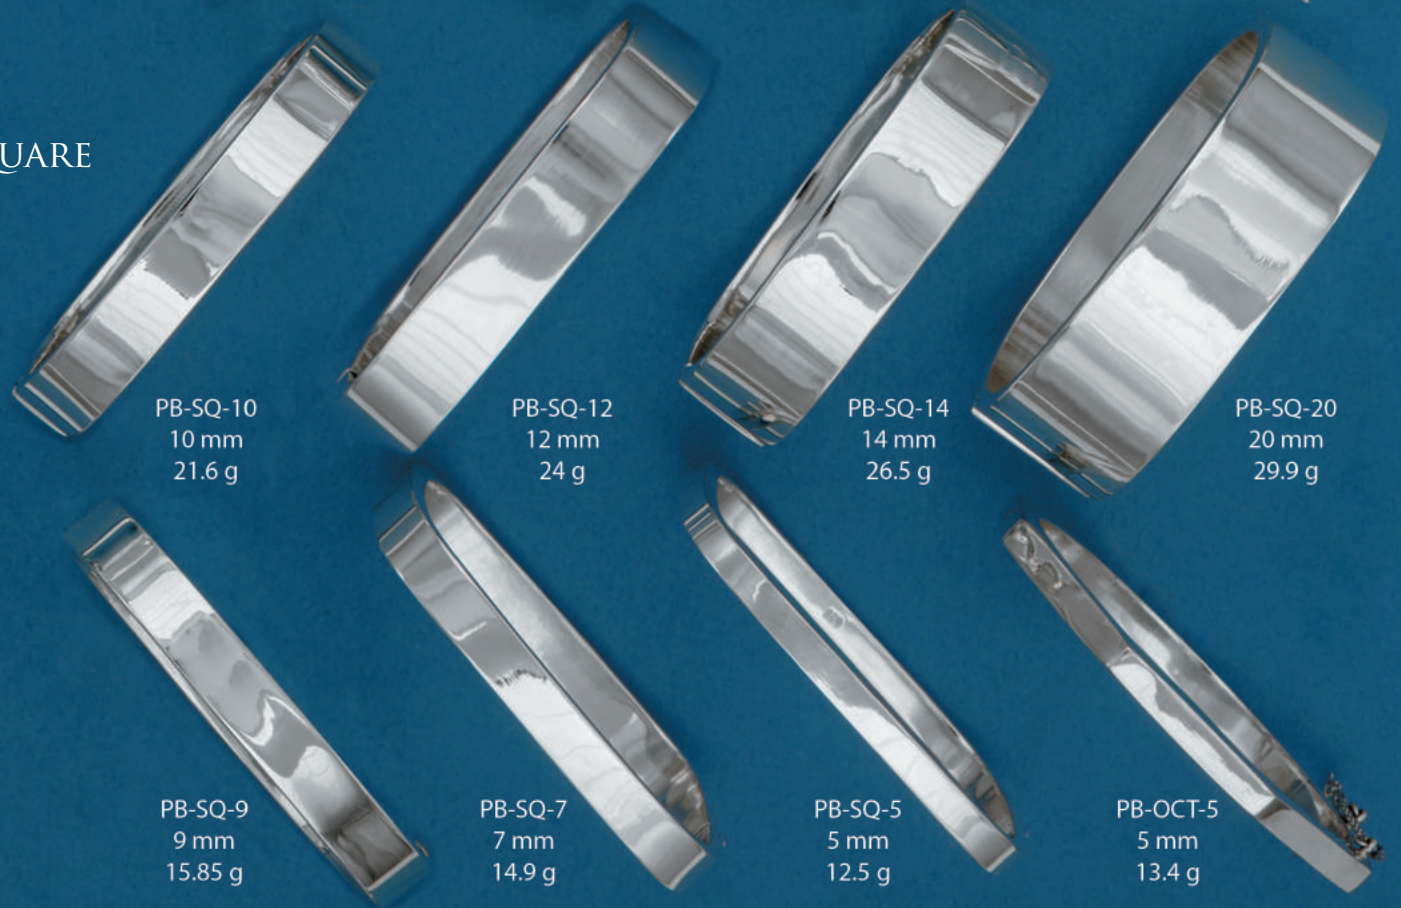

PB-R-12
12 mm
16.0 g

PB-R-10
10 mm
13.95 g

PB-R-9
9 mm
11.95 g

PB-R-7
7 mm
12.5 g

PB-R-5
5 mm
7.5 g

SQUARE

PB-SQ-10
10 mm
21.6 g

PB-SQ-12
12 mm
24 g

PB-SQ-14
14 mm
26.5 g

PB-SQ-20
20 mm
29.9 g

PB-SQ-9
9 mm
15.85 g

PB-SQ-7
7 mm
14.9 g

PB-SQ-5
5 mm
12.5 g

PB-OCT-5
5 mm
13.4 g

Most bangles come with a safety chain closure. Items are not actual size.