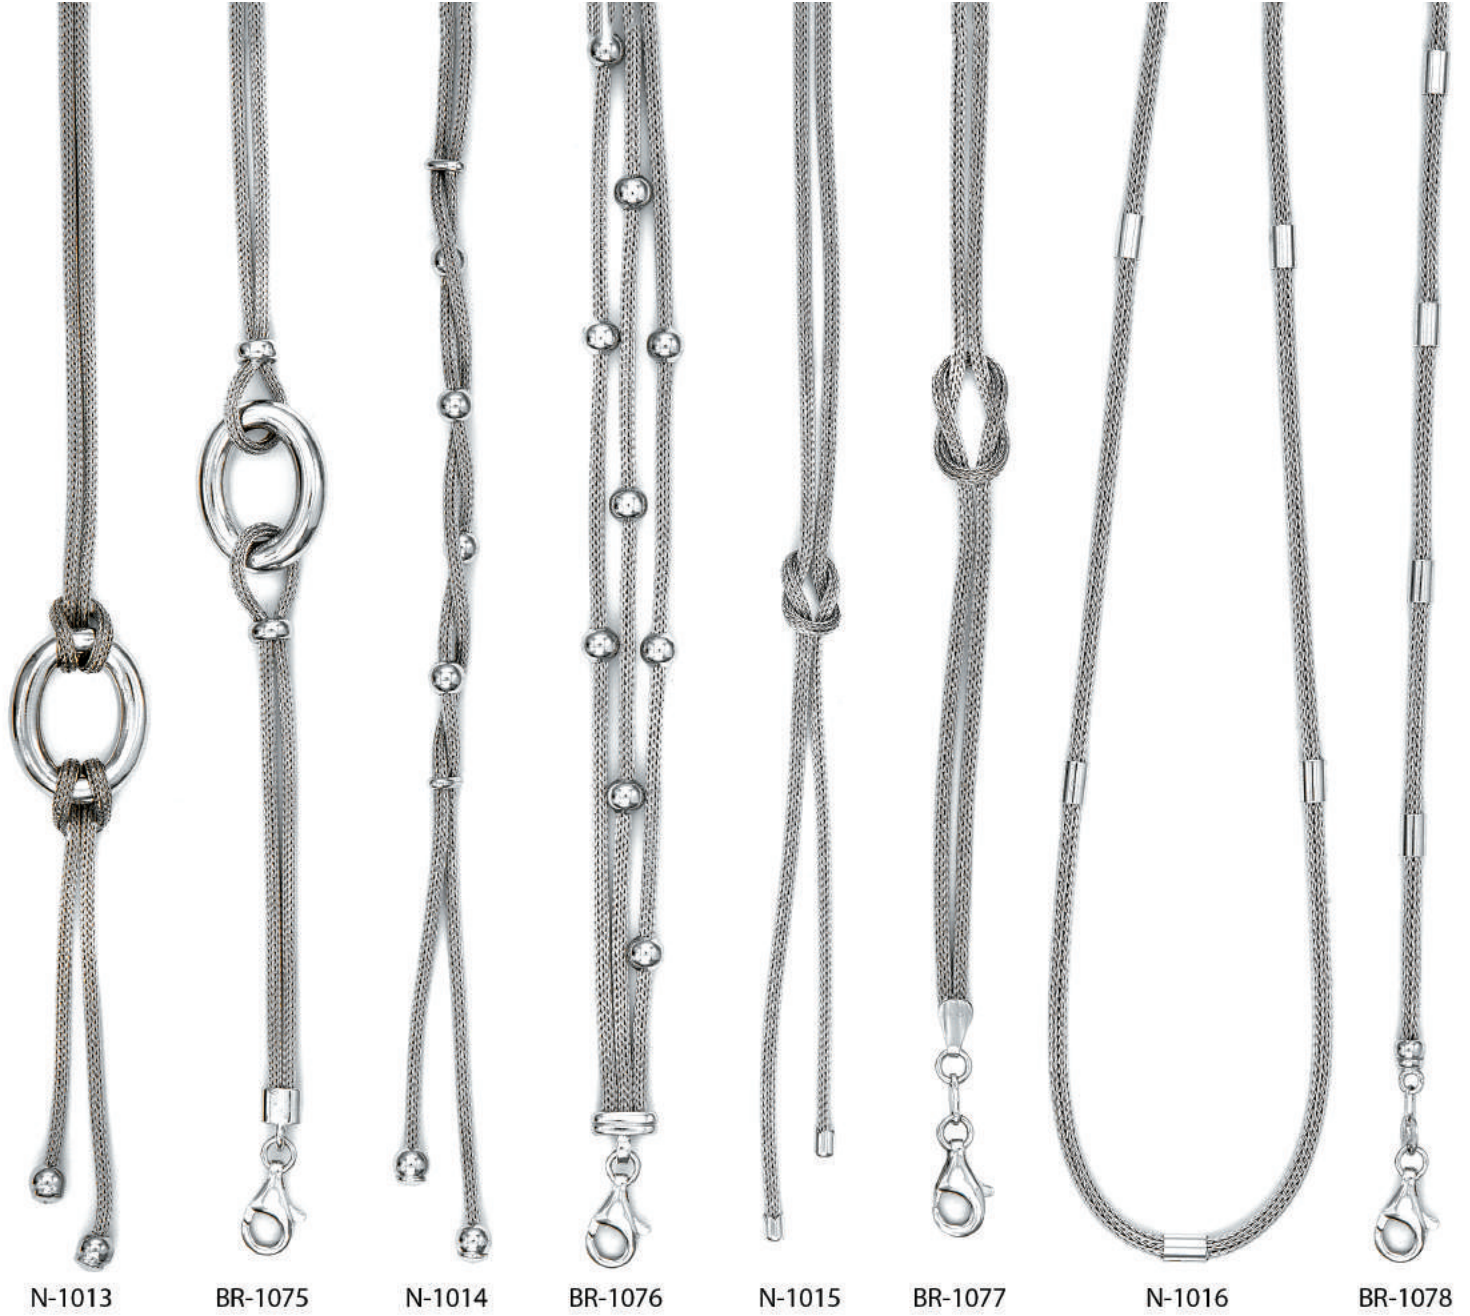

BR-1063-S

BR-1063-R

BR-1063-B

Mesh bracelets are available in 7" with an extender. Rope bracelets are available in 7.5".

CALZA

BR-1064

BR-1065

BR-1066

All bracelets available in 7.5".

N-1013

BR-1075

N-1014

BR-1076

N-1015

BR-1077

N-1016