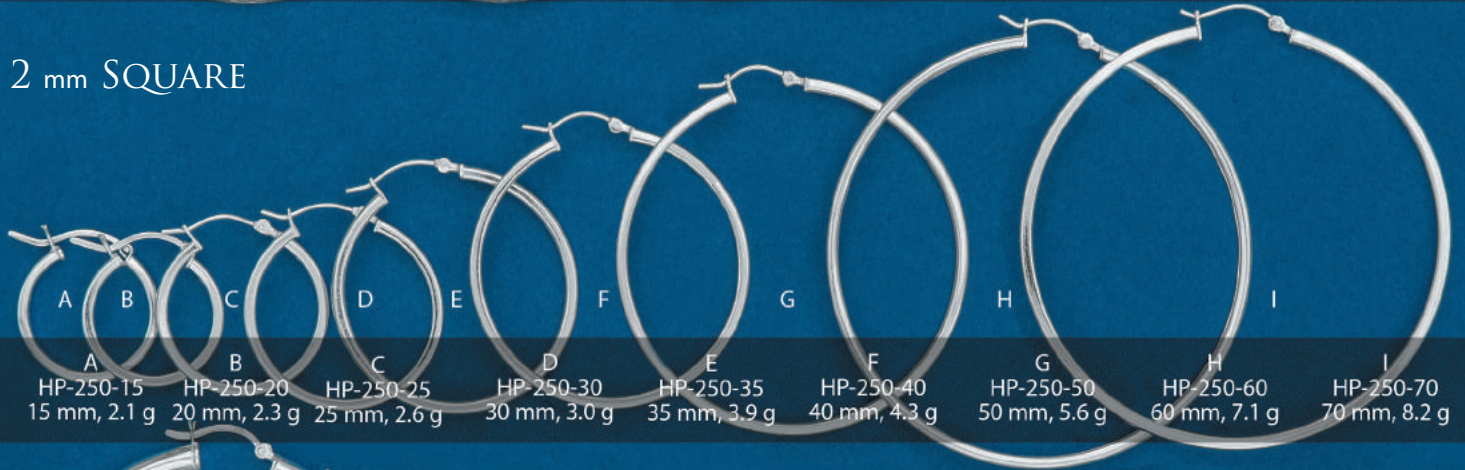

HOOP EARRINGS

1.25 mm SLEEPER

2 mm TUBE

2.25 mm TUBE

3 mm TUBE

All sizes and weights are approximate.

DIAMOND-CUT

2 mm SQUARE