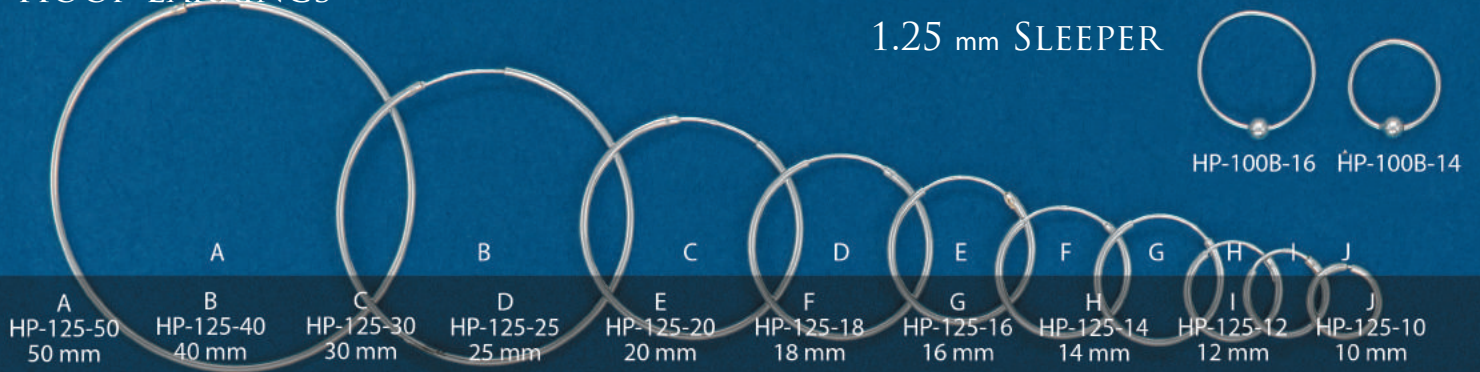

HOOP EARRINGS

1.25 mm SLEEPER