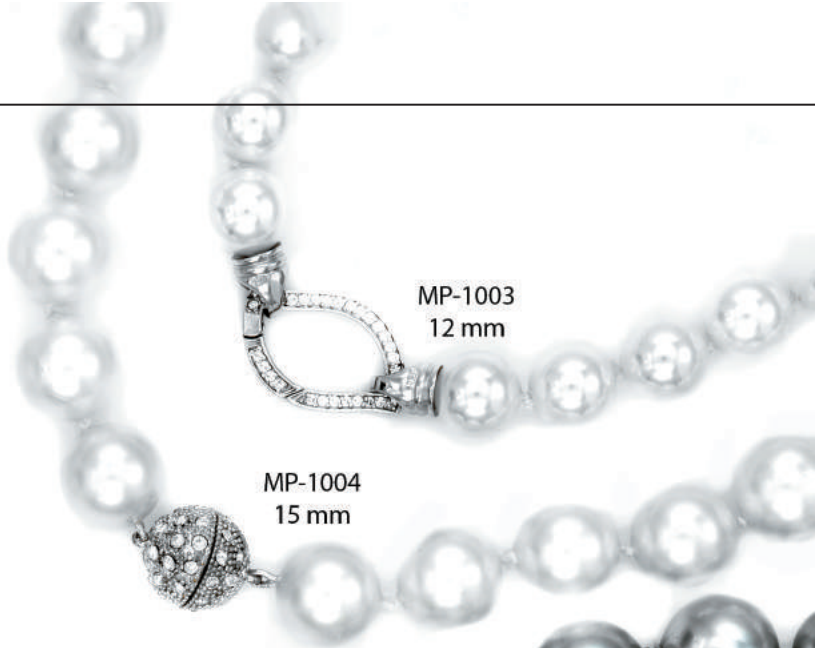

BR-1023-MS

All natural stones will vary from piece to piece.

PEARLS

MP-1001
12 mm

MP-1002
16 mm

MP-1003
12 mm

MP-1004
15 mm

MP-1005
12 mm