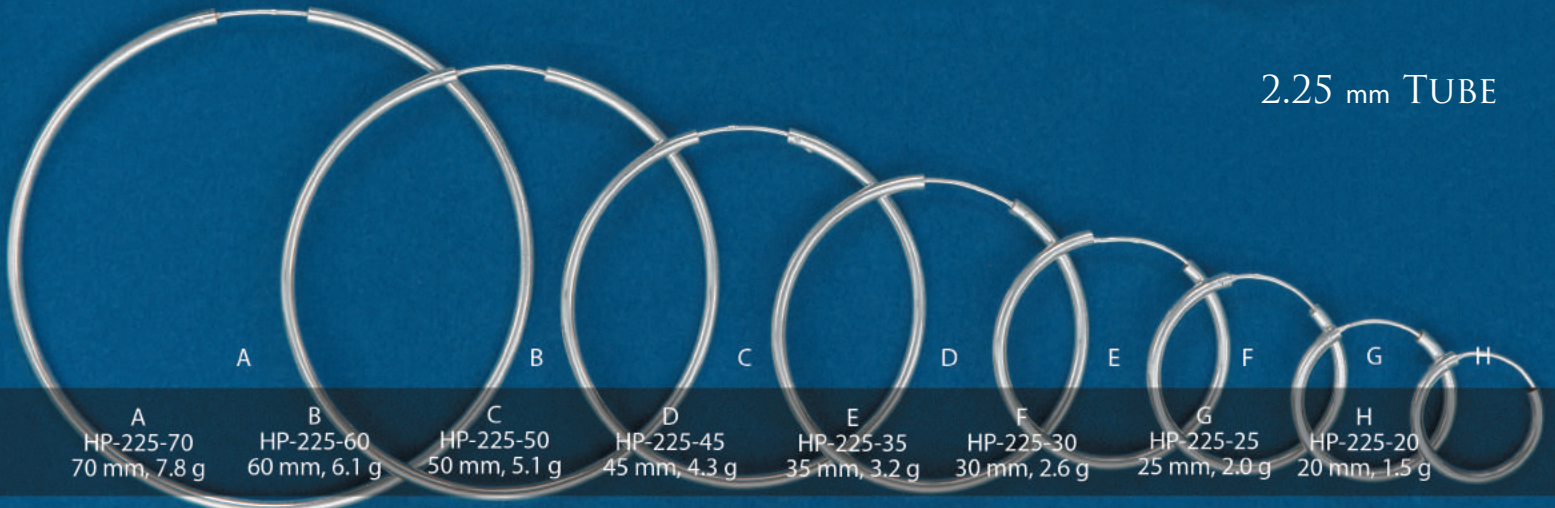

HOOP EARRINGS

1.25 mm SLEEPER

2 mm TUBE

2.25 mm TUBE

3 mm TUBE

All sizes and weights are approximate.

DIAMOND-CUT

2 mm SQUARE