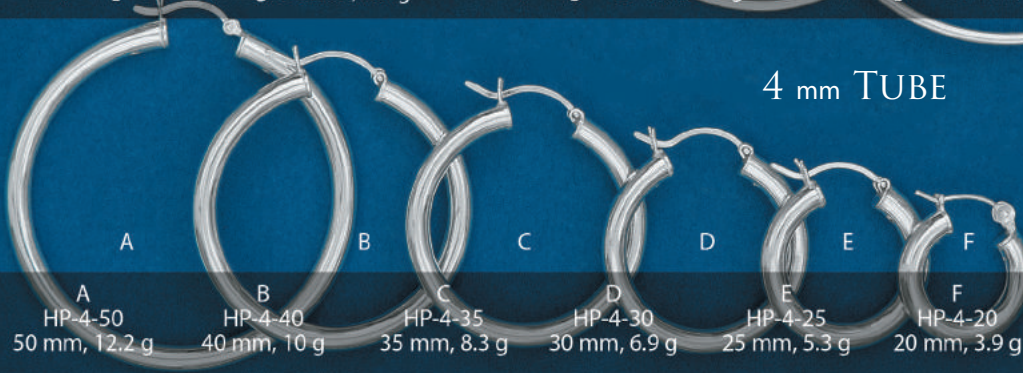

4 mm TUBE

HP-1001-S, 7.0 g