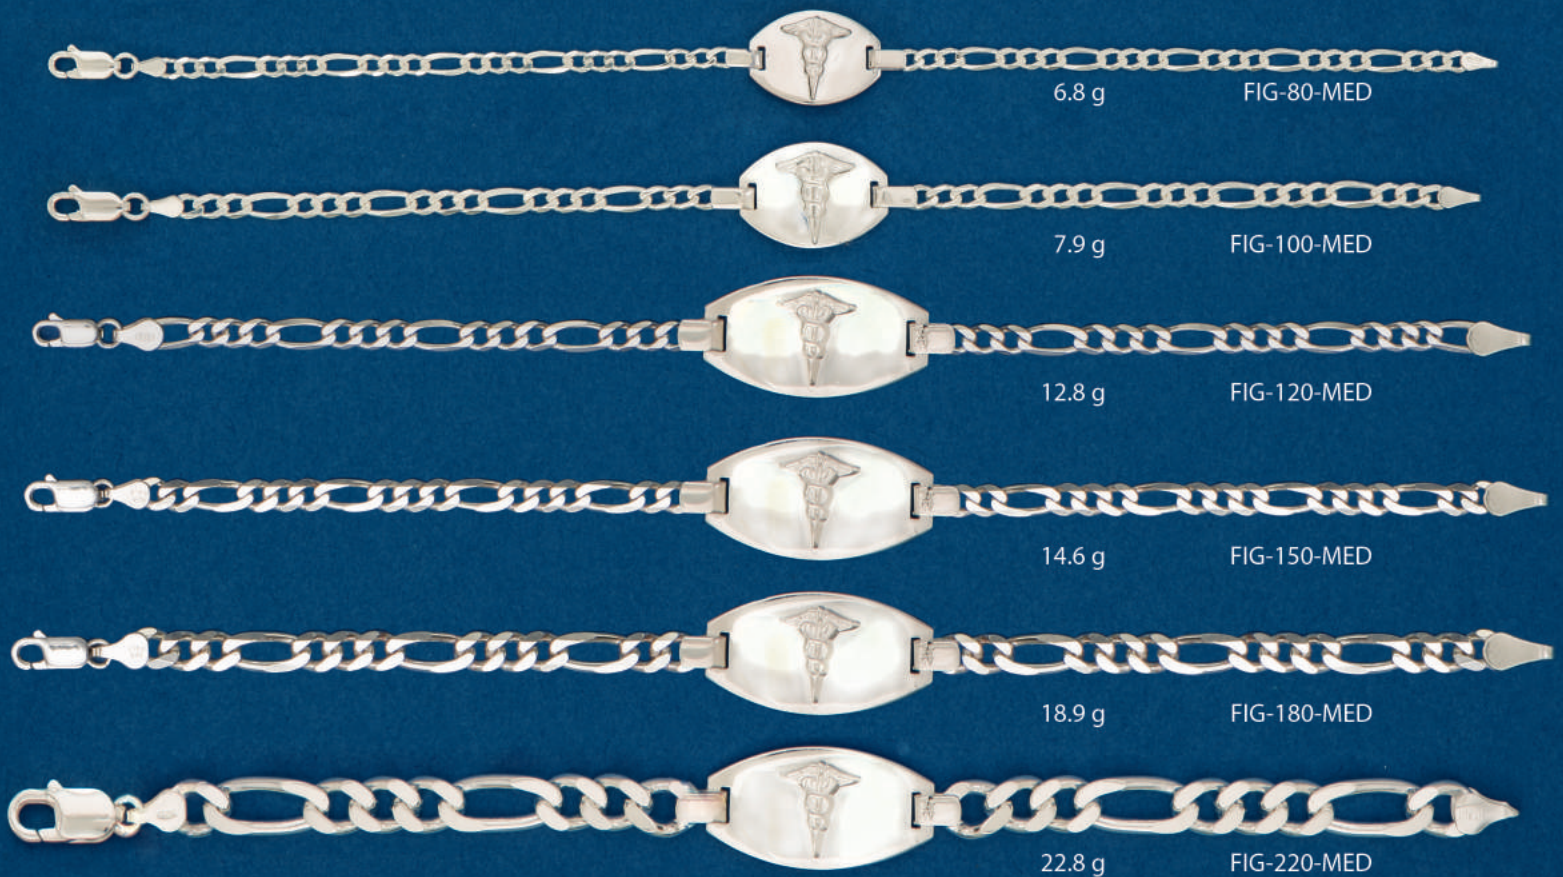

— FIGARO MEDIC ALERT BRACELETS —

All weights are in 8". Medical bracelets are available in lengths: 7", 7.5", 8", 8.5", and 9". Weights are approximate.