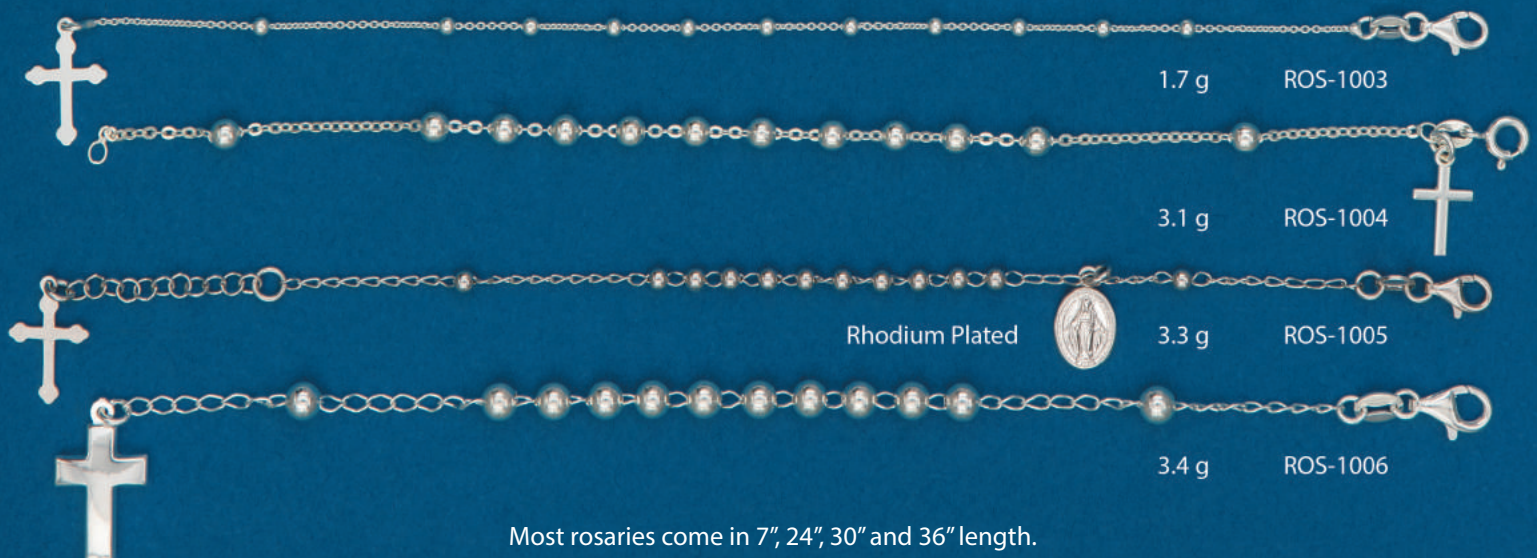

ITALIAN RELIGIOUS JEWELLERY

ROSARY BRACELETS

Most rosaries come in 7", 24", 30" and 36" length.

PENDANT SETS

ER-1045

R-1142

ER-1046

ER-1047
Satin Finish