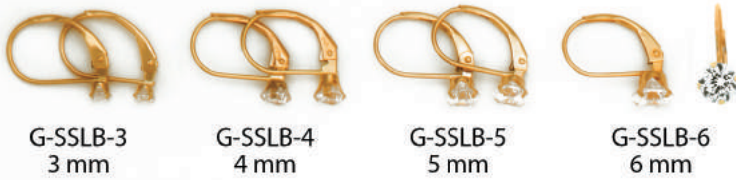

ER-1144-R

ER-1148-R

ER-1157

Inquire within for matching necklaces and bracelets.

10K AND 14K CUBIC ZIRCONIA GOLD EARRINGS

10K - 14K SNAP LEVERBACK

G-SSLB-3 3 mm G-SSLB-4 4 mm G-SSLB-5 5 mm G-SSLB-6 6 mm

10K - 14K CASTING LEVERBACK

G-CLB-4 4 mm G-CLB-5 5 mm G-CLB-6 6 mm

10K - 14K SNAP SETTING PENDANTS

G-P-3 3 mm G-P-4 4 mm G-P-5 5 mm G-BE-6

14K GOLD NOSERING

0.01CT_NR 0.0225CT_NR Available in White and Yellow Gold

10K - 14K CZ STUDS

G-CZ-2 2 mm G-CZ-2.5 2.5 mm G-CZ-3 3 mm G-CZ-4 4 mm G-CZ-5 5 mm G-CZ-6 6 mm G-CZ-7 7 mm G-CZ-8 8 mm