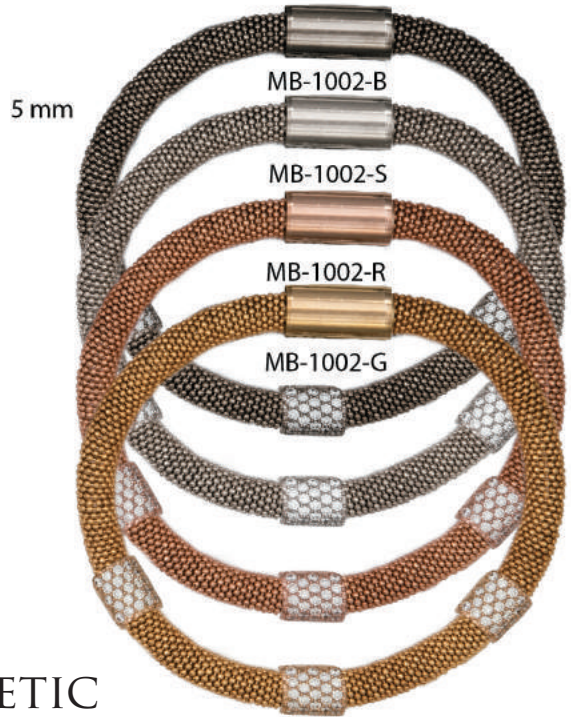

PC-2-RH 6X10 0.6g

PC-2-B 6X10 0.6g

PC-2-R 6X10 0.6g

CORD-1, 3 mm Nylon

CORD-3, 2 mm Available in black and brown Leather

CORD-2 Available in white and black, 16", 18", 20" Silver and Silk Thread Mix

1/2 Hard Wire Available Guages 18, 20, 22, 24,26 SW - 025 22 Gauge (0.64mm) 31.3g

MAGNETIC
BRACELETS
6 mm

All bracelets are available in 7.5" and 8".

MAGNETIC BRACELETS

5 mm

MB-1005-B

MB-1005-S

MB-1005-CH

MB-1005-R