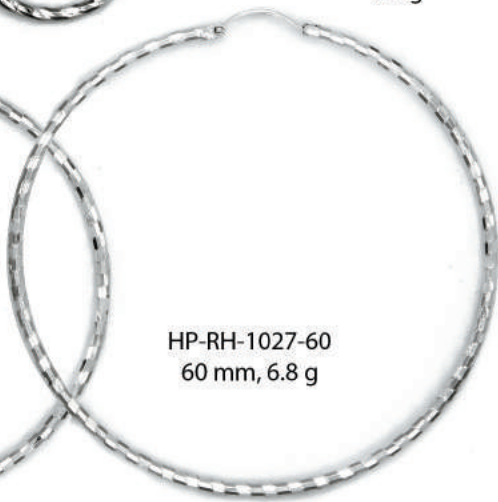

HOOP EARRINGS

FANCY ITALIAN RHODIUM PLATED

All sizes and weights are approximate.