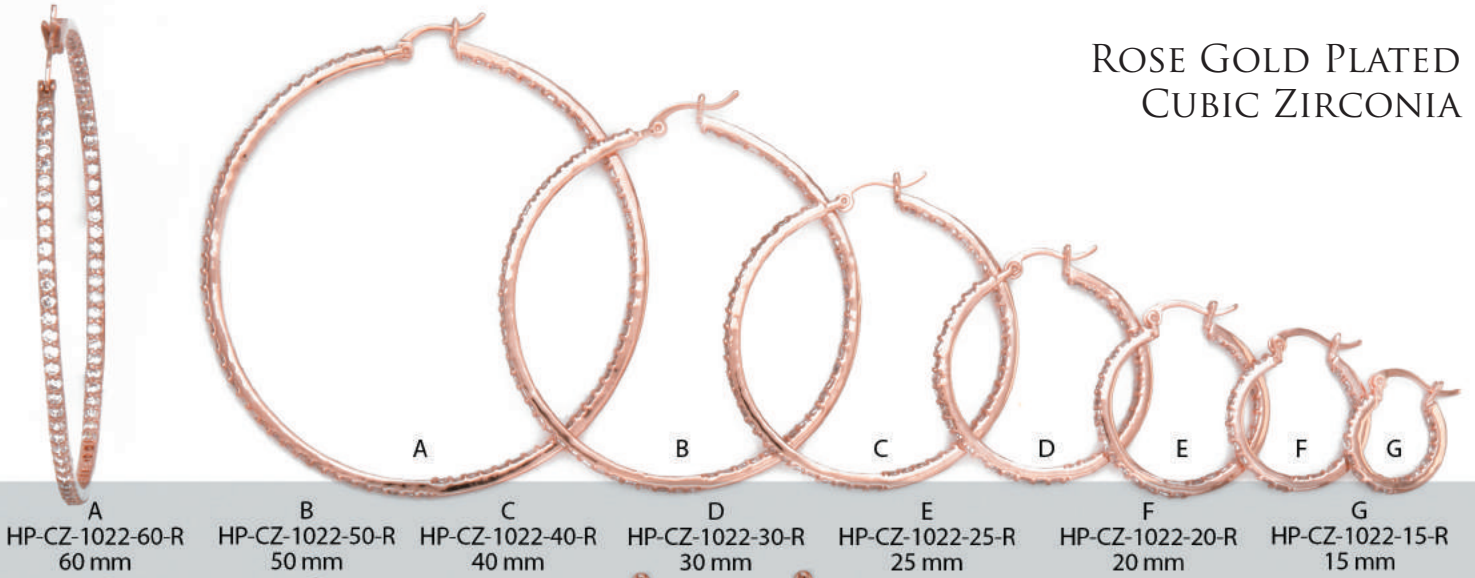

ROSE GOLD PLATED
CUBIC ZIRCONIA

ER-1001-R