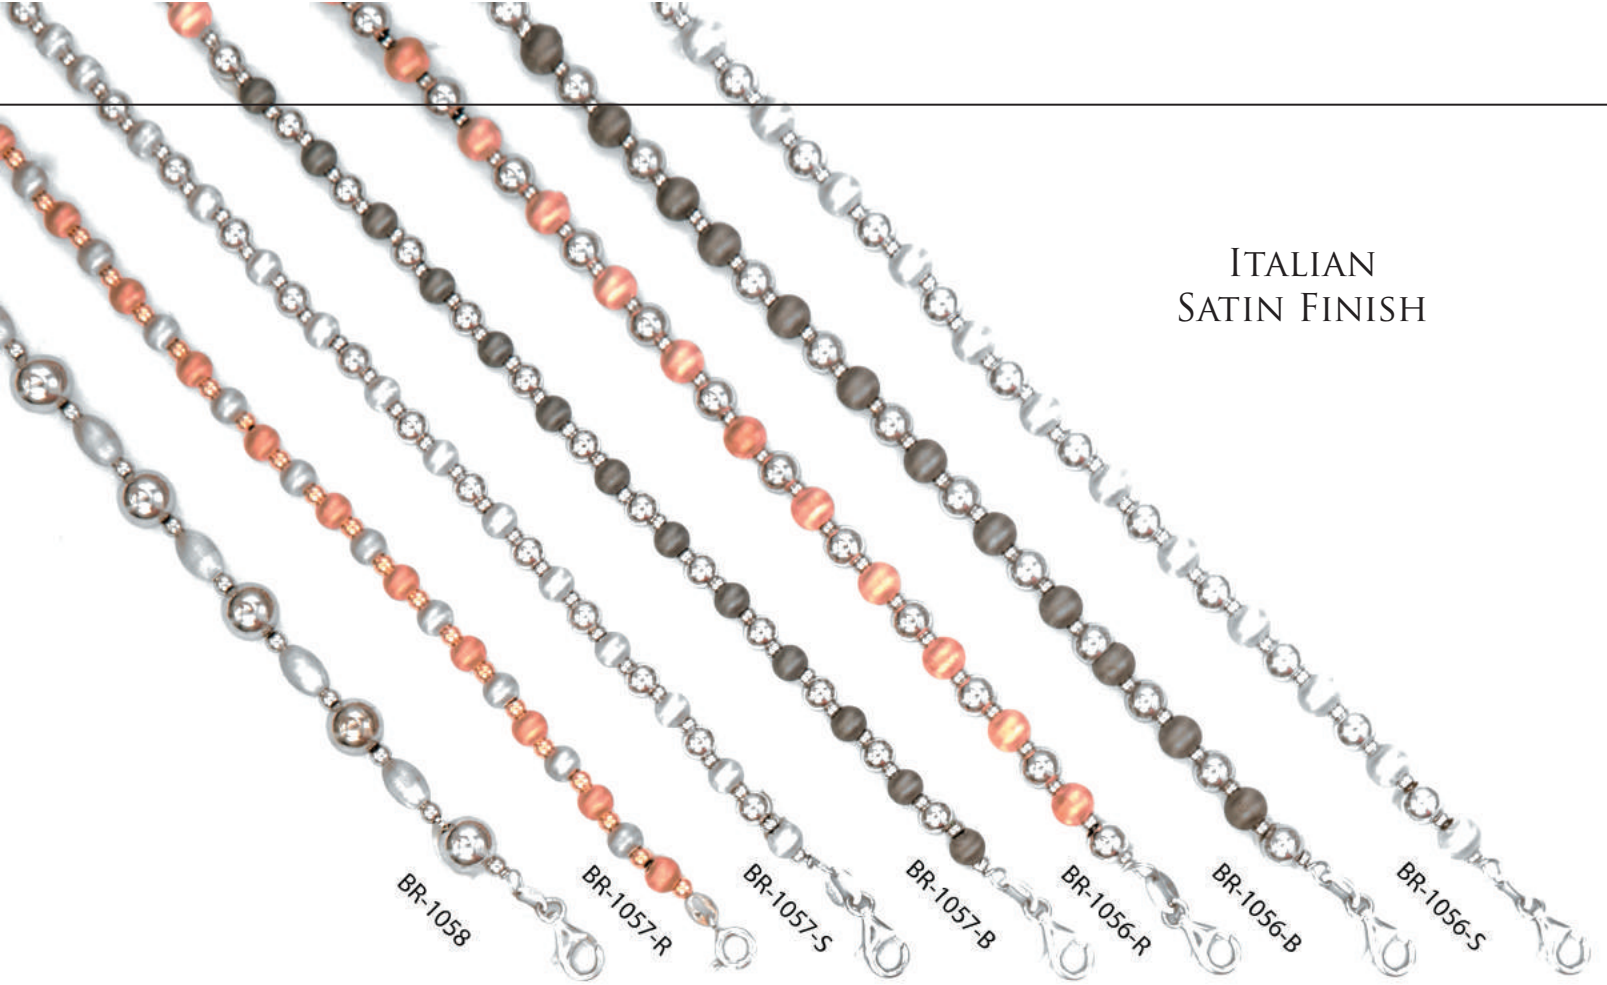

BR-1053

BR-1048-R

BR-1044-R

BR-1054

BR-1055

All bracelets are available in 7.5" and necklaces are 18".

ITALIAN
SATIN FINISH

CUBIC ZIRCONIA BANGLE