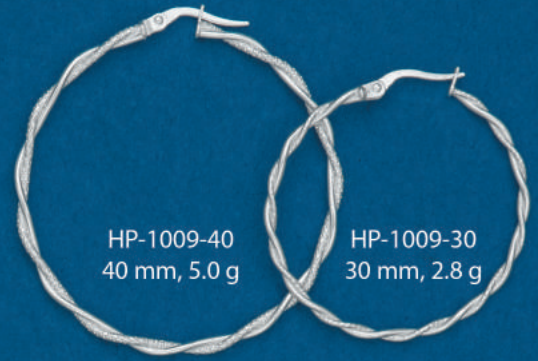

HP-1007, 3.5 g

All sizes and weights are approximate.

HOOP EARRINGS

FANCY ITALIAN

HP-1008-45 45 mm, 8.10 g
 HP-1008-35 35 mm, 6.10 g
 HP-1008-30 30 mm, 5.0 g
 HP-1008-25 25 mm, 4.0 g

HP-1009-40 40 mm, 5.0 g
 HP-1009-30 30 mm, 2.8 g