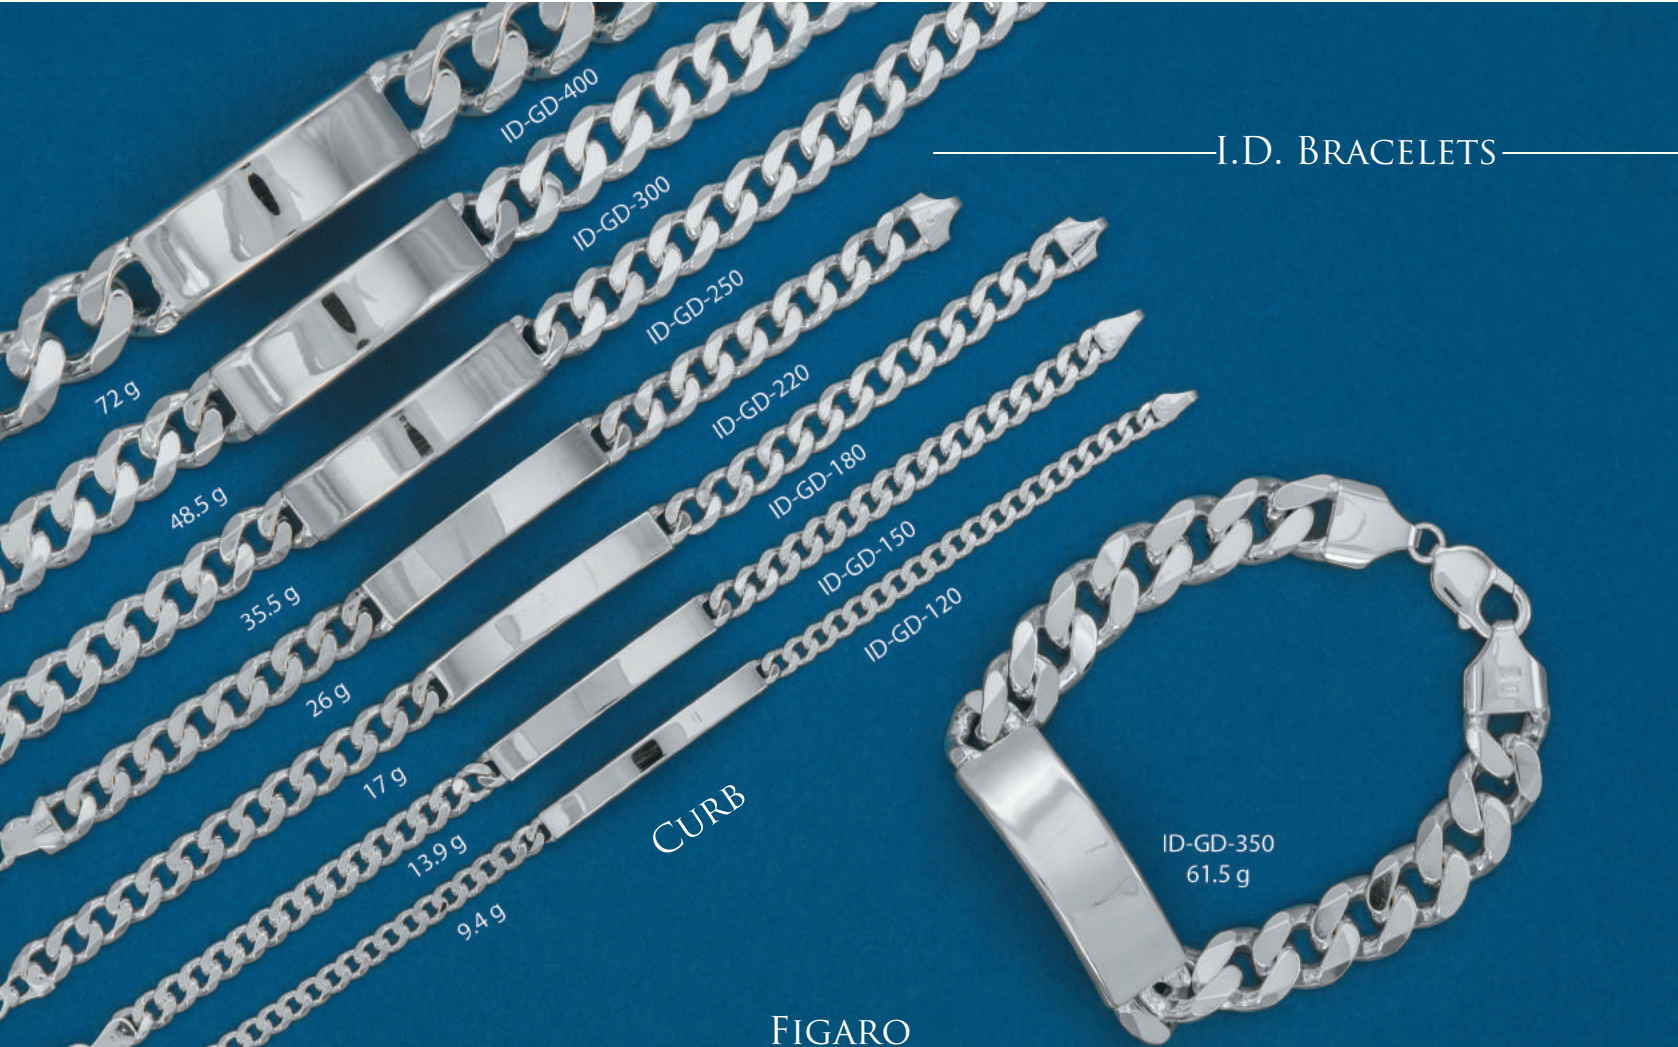

CH-H-3.5
14.7 g

4 mm

CH-H-4
21.0 g

HAMMERED

All chokers are available in 18".
Weights are approximate.

I.D. BRACELETS

CURB

FIGARO