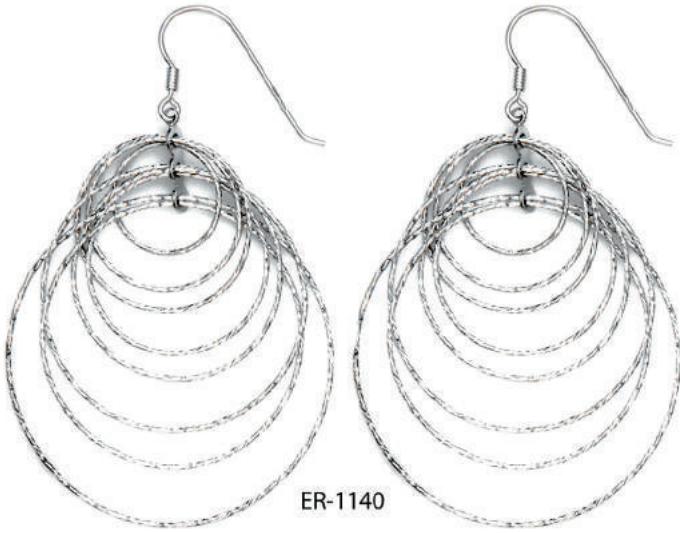

N-1020

BR-1088

All bracelets are available in 7.5" and necklaces in 18".

ITALIAN RHODIUM PLATED DIAMOND-CUT EARRINGS

ER-1140

ER-1141-S

ER-1142

ER-1143