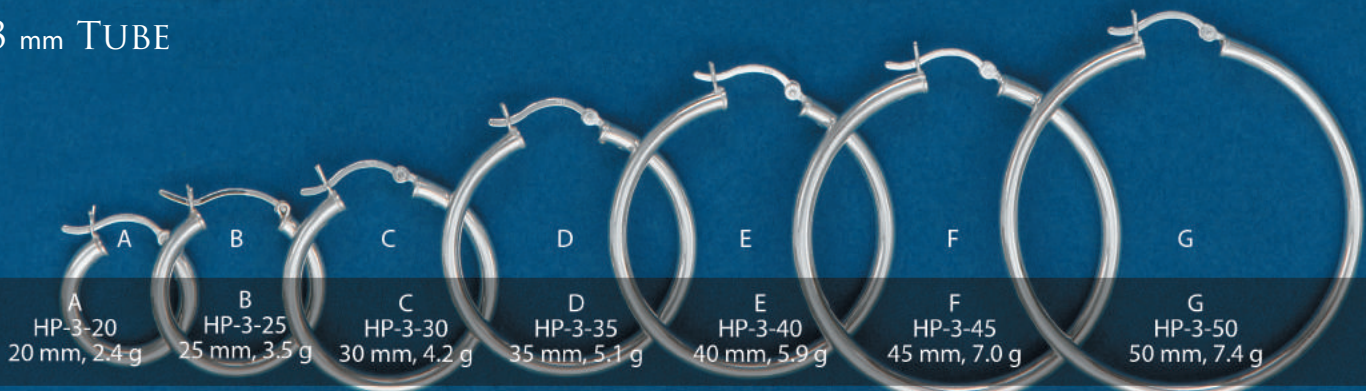

HOOP EARRINGS

1.25 mm SLEEPER

2 mm TUBE

2.25 mm TUBE

3 mm TUBE

All sizes and weights are approximate.

DIAMOND-CUT

2 mm SQUARE