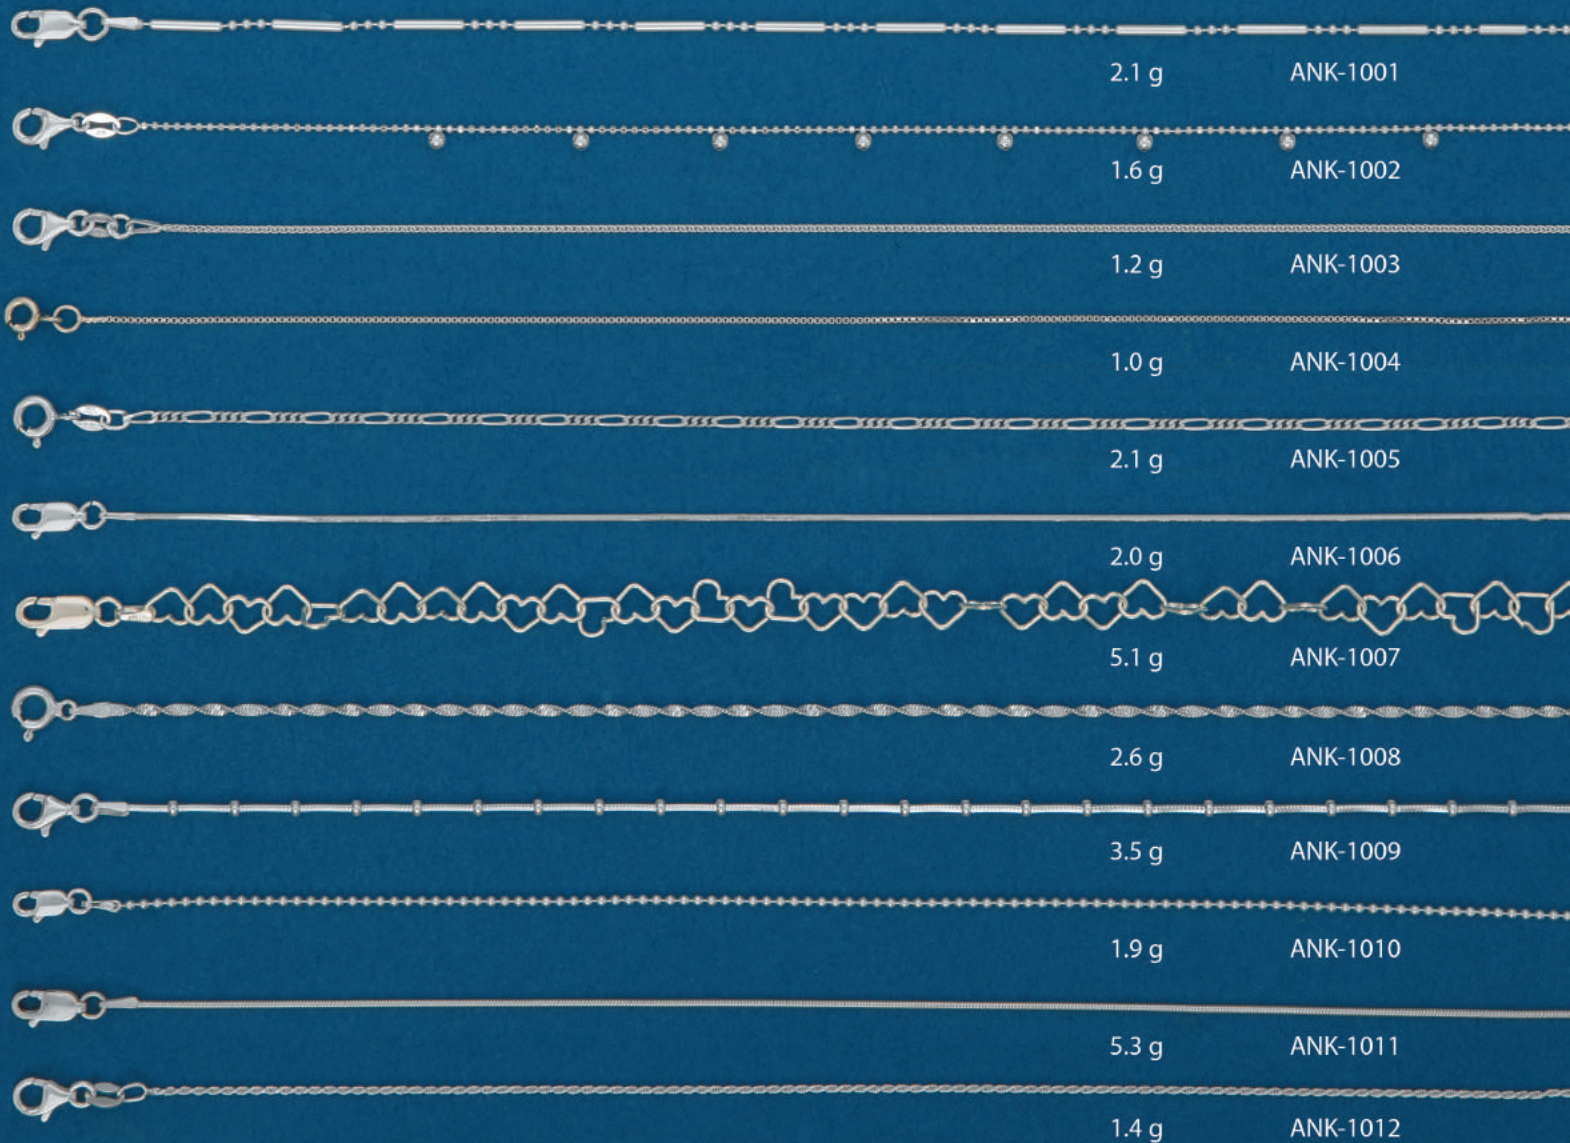

10 mm

Most rings are available in sizes 6, 7, 8 and 9. Most bands are available in sizes 5 to 12.

BODY JEWELLERY

TOE RINGS

BASIC CHAIN ANKLETS

All toe rings are adjustable. Anklets weight shown are for 9". Extensions may be added if required.