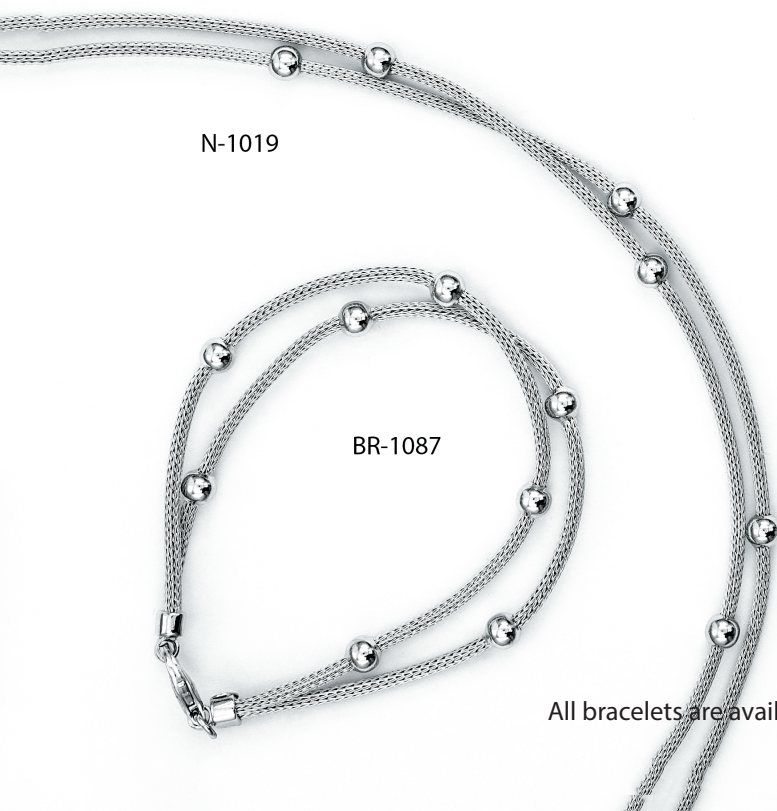

N-1019

BR-1087