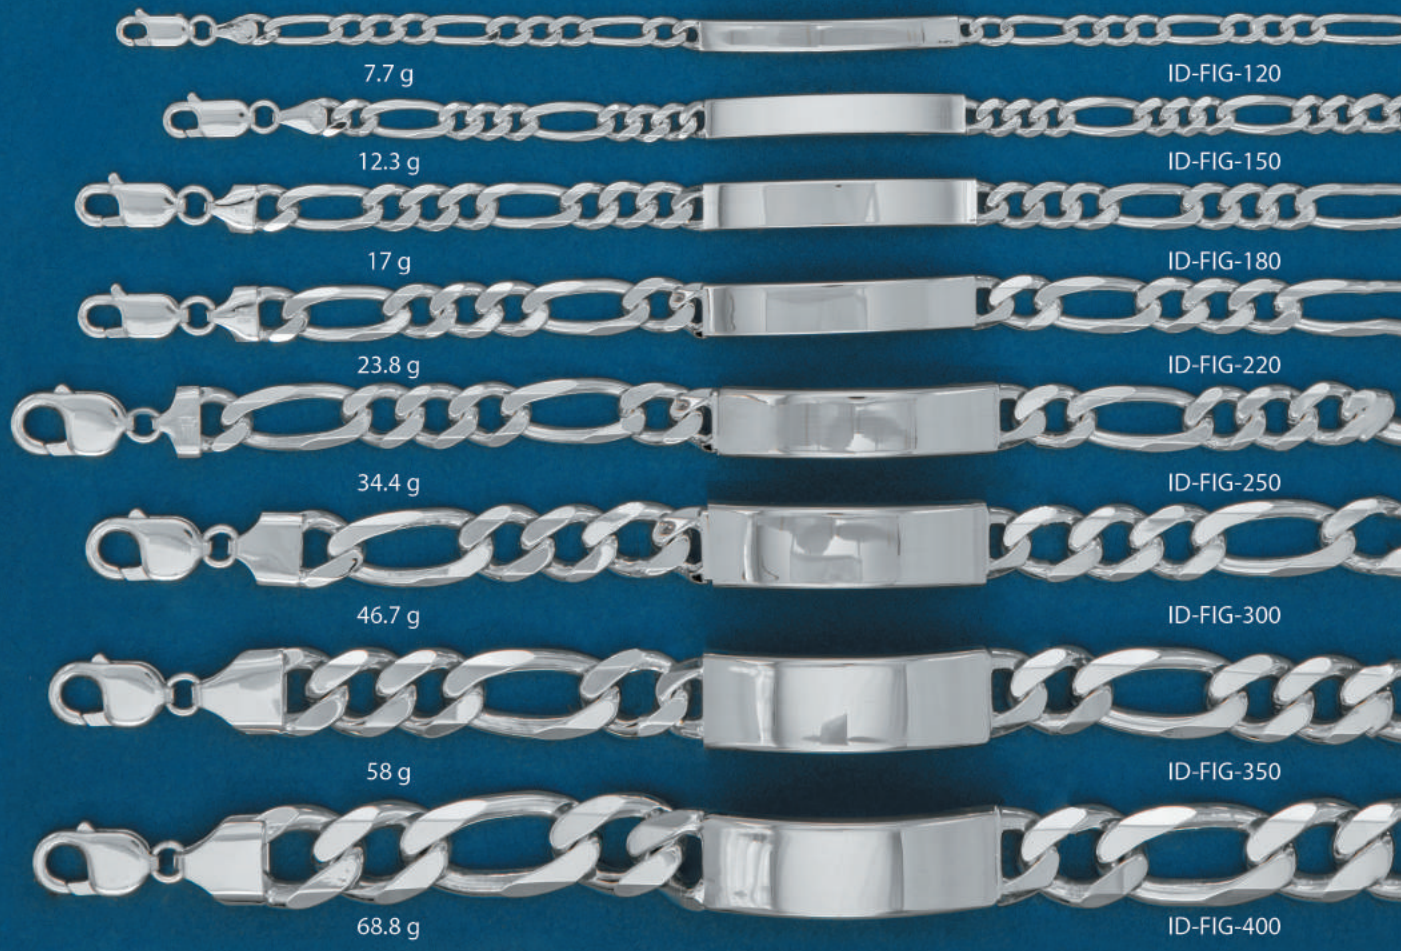

CURB PAVE

	18" 25.2 g	GDPAVE150
	18" 35.8 g	GDPAVE180
	18" 49.80 g	GDPAVE220

CURB SQUARE

	18" 37.5 g	GDSQ180
	18" 48.30 g	GDSQ220
	18" 100.20 g	GDSQ300

Most of the above chains are available in lengths: 7", 8", 9", 16", 18", 20", 22", 24", 26", 28" & 30". Weights are approximate.

Most of the above chains are available in lengths: 7", 8", 9", 16", 18", 20", 22", 24", 26", 28" & 30". Weights are approximate.

STERLING SILVER BASIC CHAINS— BALL

	BALL-1	18" 1.5 g
	BALL-1.5	18" 3.2 g
	BALL-2	18" 5.0 g
	BALL-3	18" 13.2 g
	BALL-4	18" 16.6 g
	BALL-5	18" 21.5 g
	BALL-6*	18" 31.5 g
	BALL-7	18" 36.4 g
	BALL-8*	18" 40.2 g
	BALL-9	18" 44.9 g
	BALL-10	18" 55.78 g
	BALL-12	9" 36.6 g
	BALL-G	18" 21.3 g

CH-H-3.5
14.7 g

4 mm

CH-H-4
21.0 g

HAMMERED

All chokers are available in 18".
Weights are approximate.

I.D. BRACELETS

CURB

FIGARO