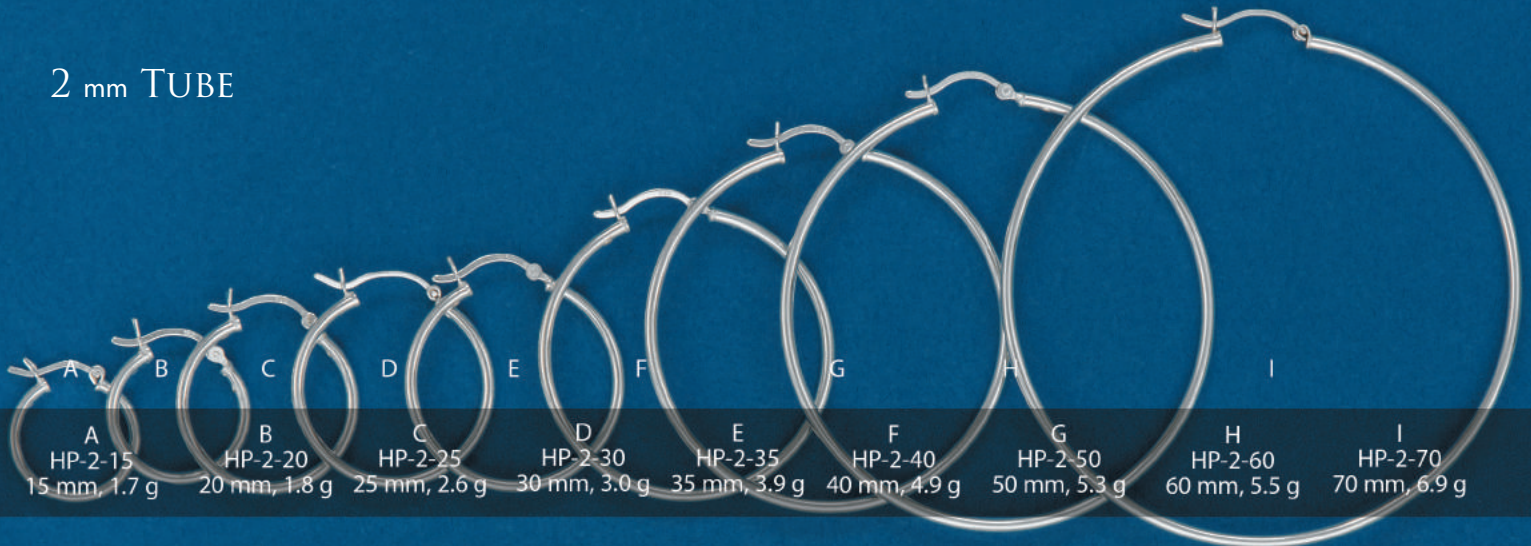

HOOP EARRINGS

1.25 mm SLEEPER

2 mm TUBE

2.25 mm TUBE

3 mm TUBE

All sizes and weights are approximate.

DIAMOND-CUT

2 mm SQUARE