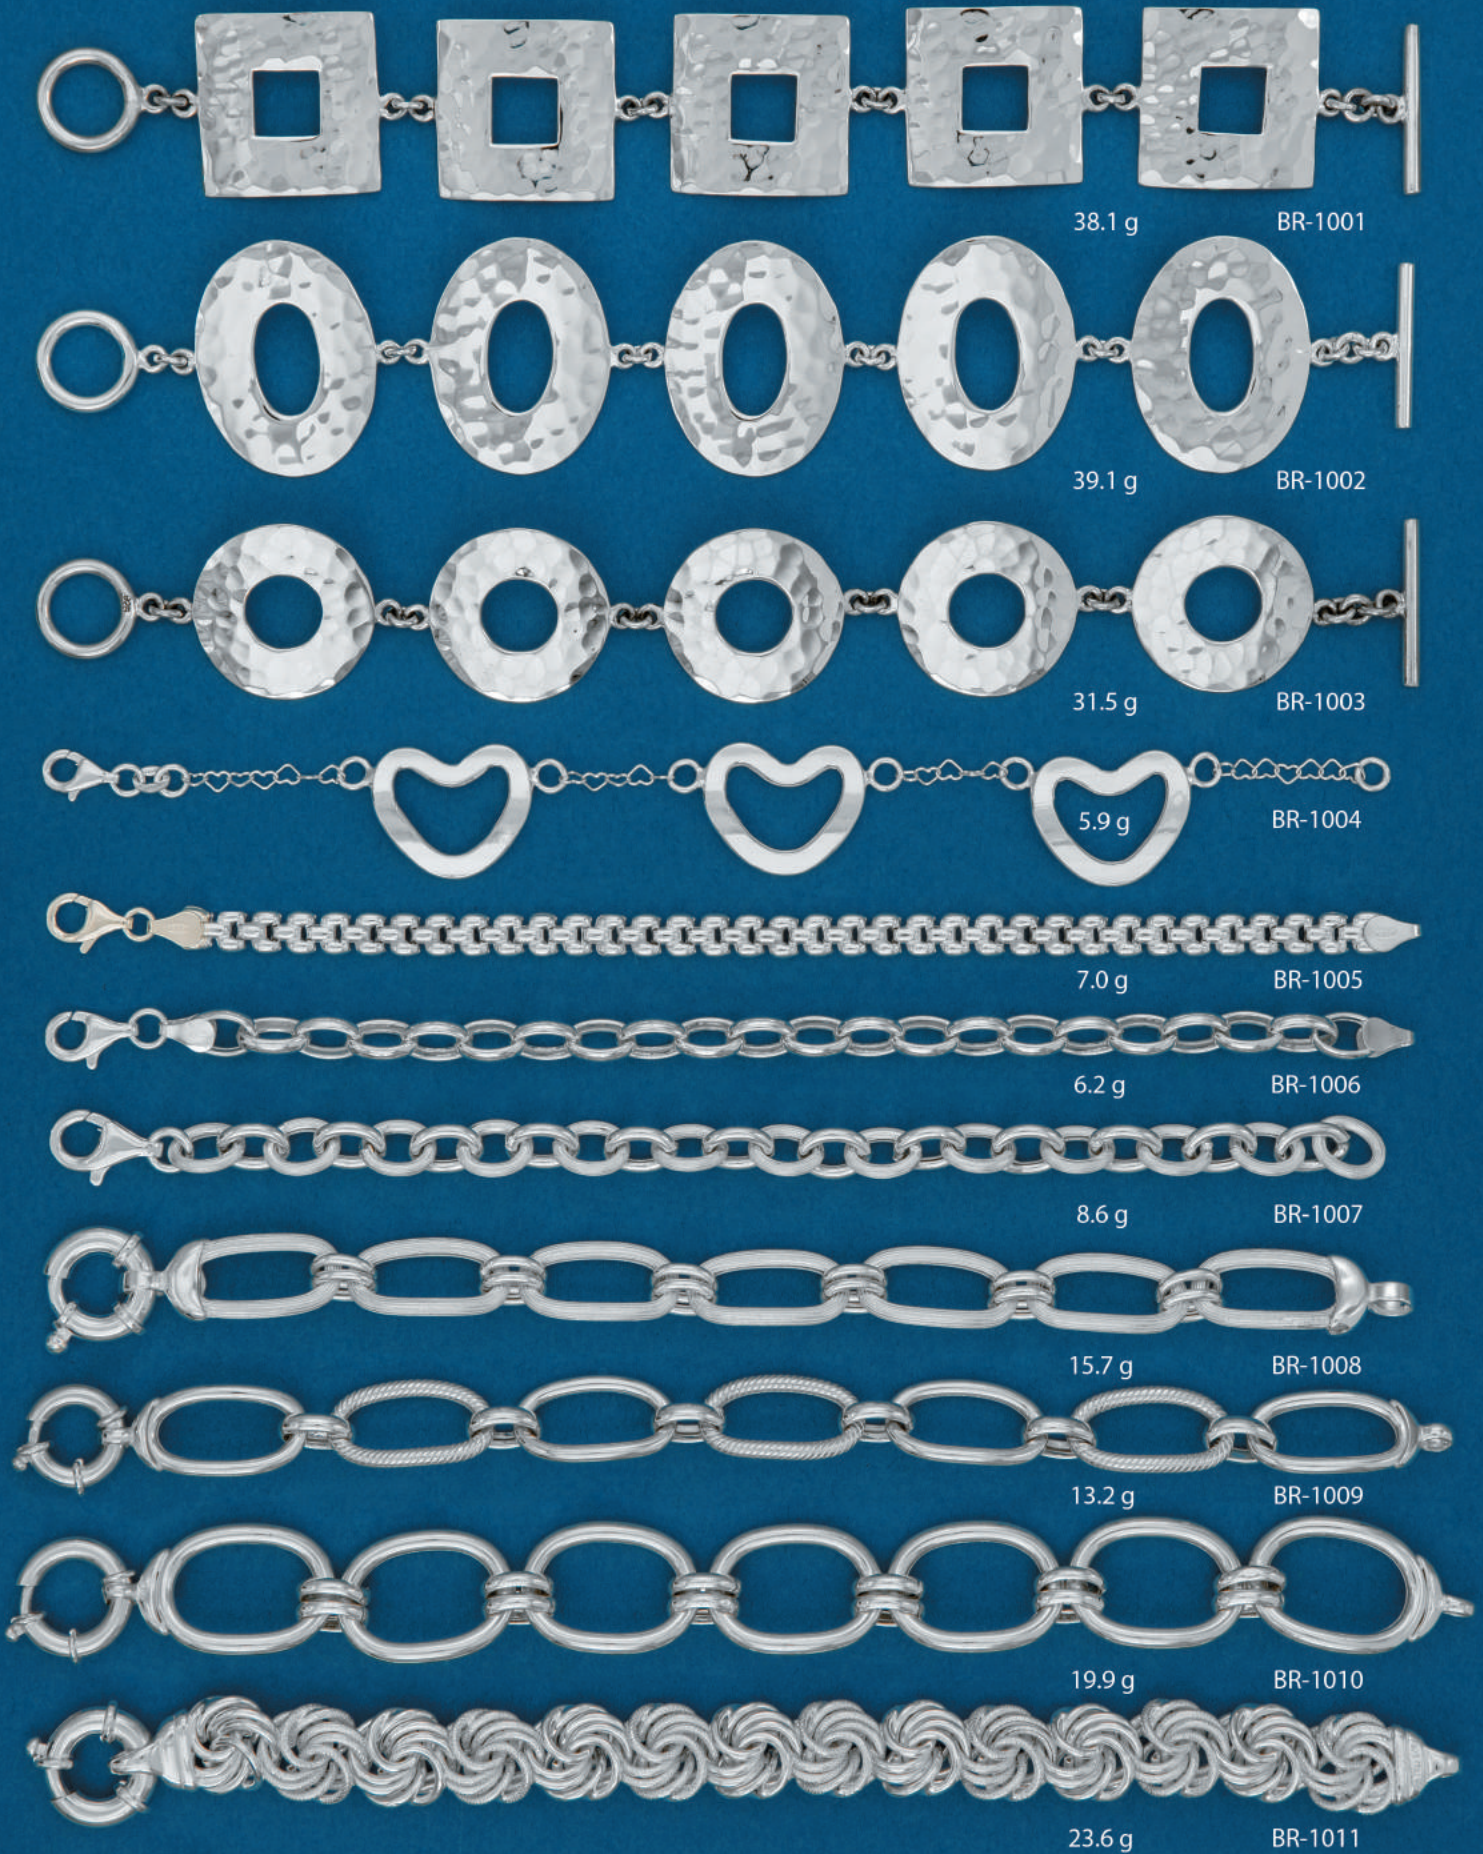

ITALIAN SILVER BRACELETS

All bracelets come in 7.5". All weights are approximate.