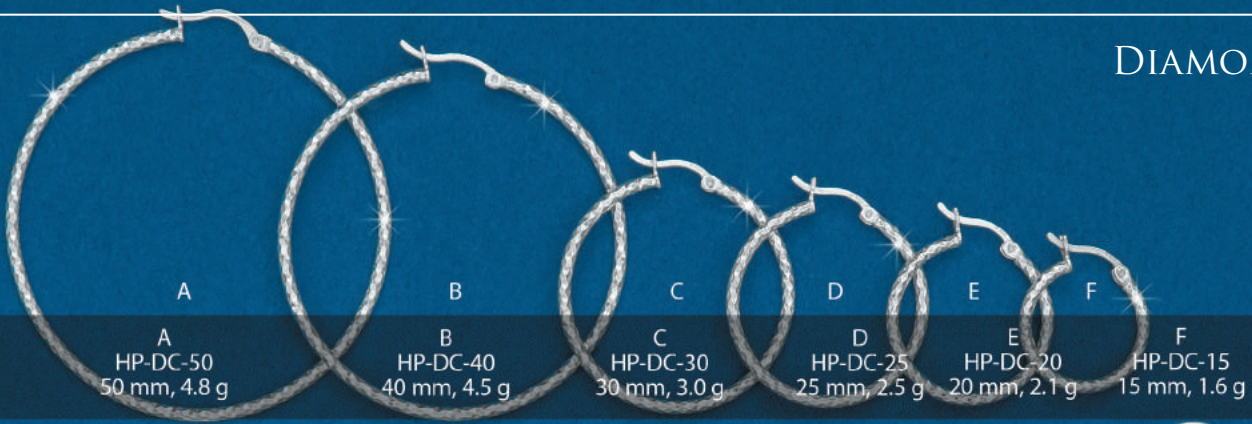

HOOP EARRINGS

1.25 mm SLEEPER

2 mm TUBE

2.25 mm TUBE

3 mm TUBE

All sizes and weights are approximate.

DIAMOND-CUT

2 mm SQUARE