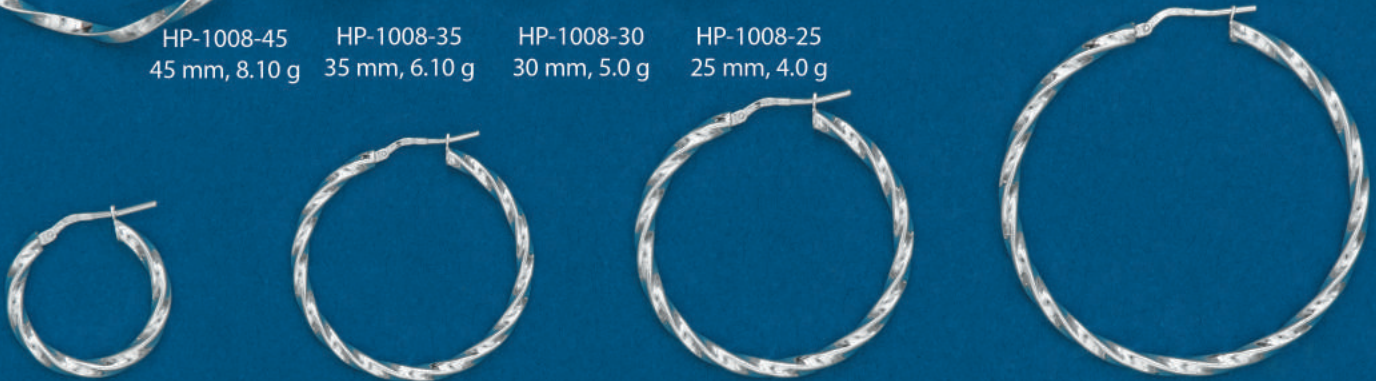

HP-1007, 3.5 g

All sizes and weights are approximate.

HOOP EARRINGS

FANCY ITALIAN

HP-1008-45 45 mm, 8.10 g
 HP-1008-35 35 mm, 6.10 g
 HP-1008-30 30 mm, 5.0 g
 HP-1008-25 25 mm, 4.0 g

HP-1009-40 40 mm, 5.0 g
 HP-1009-30 30 mm, 2.8 g