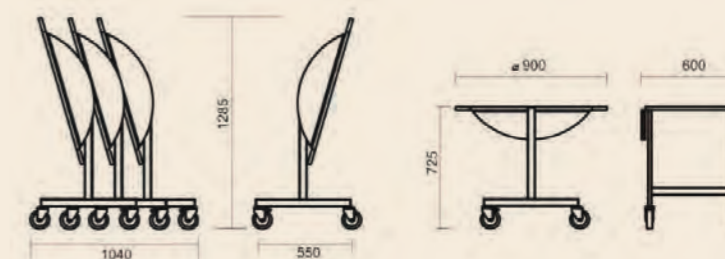

# SERVING TROLLEYS

Mobility & versatility.

*Rondo*

Wood Finishes Available:

- Mahogany
- Oak Antique
- Walnut
- Oak Dark
- Beech Nature
- Cherry
- Oak
- Birds Eye Maple
- Black

Carving Station RONDO  
19.9999.5156