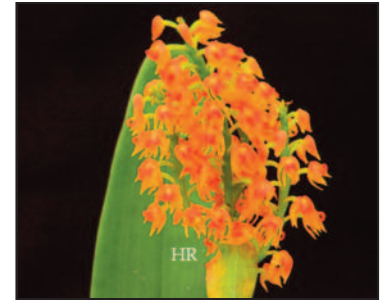

292 *Polystachia paniculata*