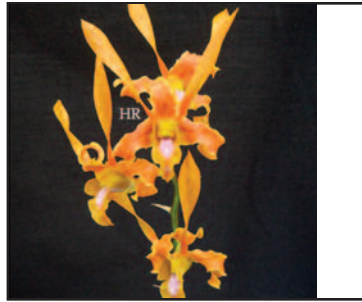

65 Den. Lori's Star

66 Dendrobium strebloceros (Parent)

67 Den. Maiden Charlotte

68 Den. Micro Chip

Copyright

H&R NURSERIES, INC. 2017

Duplication of any photos (including electronically) without the expressed written consent of H&R Nurseries, Inc. is prohibited. You may print copies for your personal use, for use with H&R's Orchid Price List.

69 Den. Micro Chip x Nida

70 Den. Mini Snowflake

71 Den. mirbellianum x strebloceros

72 Den. mirbellianum x johannis

73 Den. Samarai

74 Den. Mitsuko Higa

75 Den. Mitsuko Higa

76 Den. Mitsuko Higa