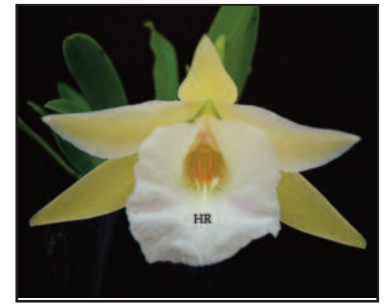

20 Lc. Mari

24 Psh. (Encyclia) mariae x C. alaori