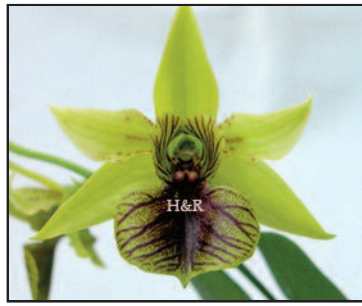

59 Den. Judith Nakayama

63 Den. Little Green Apples