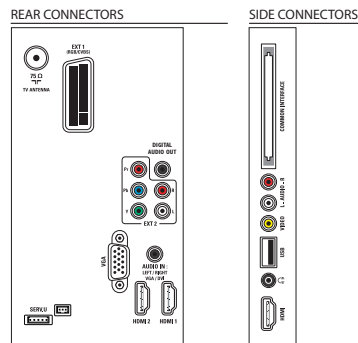

Convenience

- Electronic Program Guide: 8 day Electronic Program Guide
- Ease of Installation: Channel installation wizard, Settings assistant wizard

- Ease of Use: One-stop Home button, Onscreen Usermanual
- Screen Format Adjustments: 4:3, Autofill, Autozoom, Movie expand 14:9, Movie expand 16:9, Subtitle Zoom, Super Zoom, Unscaled, Widescreen
- Teletext: 1000 page Smart Text
- Firmware upgradeable: Firmware auto upgrade wizard, Firmware upgradeable via USB

Tuner/Reception/Transmission

- Digital TV: DVB-C MPEG2*, DVB-C MPEG4*, DVB-T MPEG2*, DVB-T MPEG4*
- Video Playback: NTSC, PAL, SECAM

Power

- Mains power: 220-240V; 50Hz
- Ambient temperature: 5 °C to 35 °C
- Energy Label Class: C
- Eu Energy Label power: 79 W
- Annual energy consumption: 115 kWh
- Standby power consumption: 0.3W
- Power Saving Features: Eco mode, Eco settings menu, Picture mute (for radio)
- Presence of lead: Yes*

Dimensions

- Box dimensions (W x H x D): 1000 x 610 x 160 mm
- Set dimensions (W x H x D): 795.6 x 508.4 x 93.1 mm
- Set dimensions with stand (W x H x D): 795.6 x 557.3 x 221.4 mm
- Product weight: 8.2 kg
- Product weight (+stand): 9.84 kg
- Weight incl. Packaging: 13.2 kg
- Compatible wall mount: 200 x 200mm

Accessories

- Included accessories: Power cord, Remote Control, 2 x AAA Batteries, Table top stand, User Manual, Quick start guide, Warranty Leaflet

Issue date 2012-06-25

Version: 5.1.7

12 NC: 8670 000 71858
EAN: 87 12581 58187 9

© 2012 Koninklijke Philips Electronics N.V.
All Rights reserved.

Specifications are subject to change without notice.
Trademarks are the property of Koninklijke Philips Electronics N.V. or their respective owners.

www.philips.com

* The TV supports DVB reception for 'Free to air' broadcast. Specific DVB operators may not be supported. An up to date list can be found in the FAQ section of the Philips support website. For some operators Conditional Access and subscription are required. Contact your operator for more information.

* 8 days EPG, service not available in all countries

* Energy consumption in kWh per year, based on the power consumption of the television operating 4 hours per day for 365 days. The actual energy consumption will depend on how the television is used.

* This television contains lead only in certain parts or components where no technology alternatives exist in accordance with existing exemption clauses under the RoHS Directive.