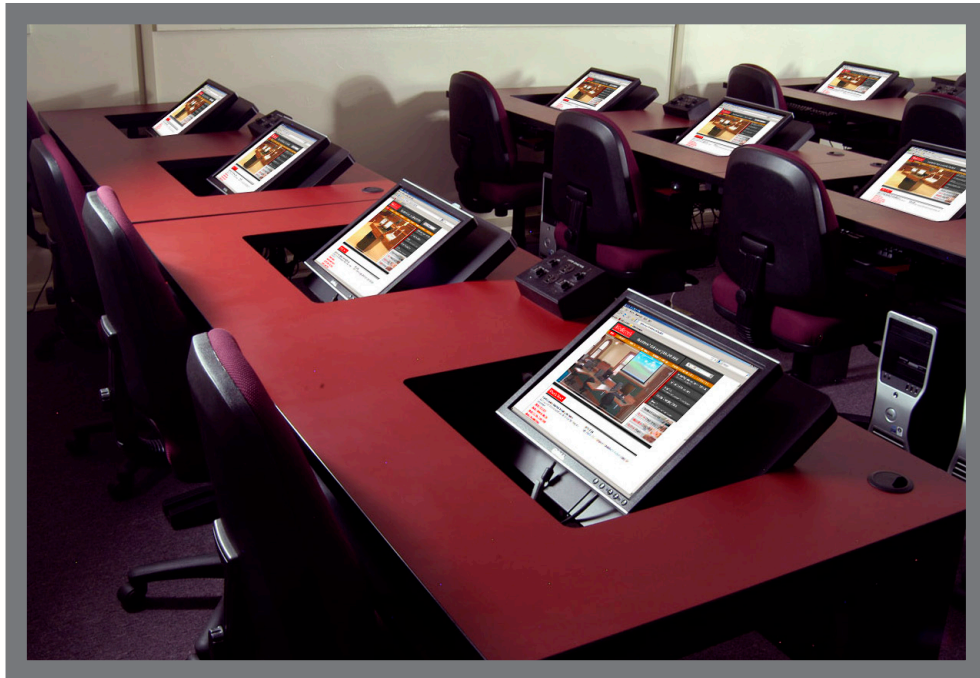

# CUSTOM CLASSROOMS

Classrooms enhanced with technology stimulate learning and promote collaboration, interaction, and participation through the use of various forms of digital media.

## Common Custom Classroom Components Include:

- Projection Screen or Smartboard
- Digital Projector
- Document Camera
- Audio / Video Capability
- Web Enabled Workstations
- Media Presentation Control
- Device Storage and Easy Connectivity