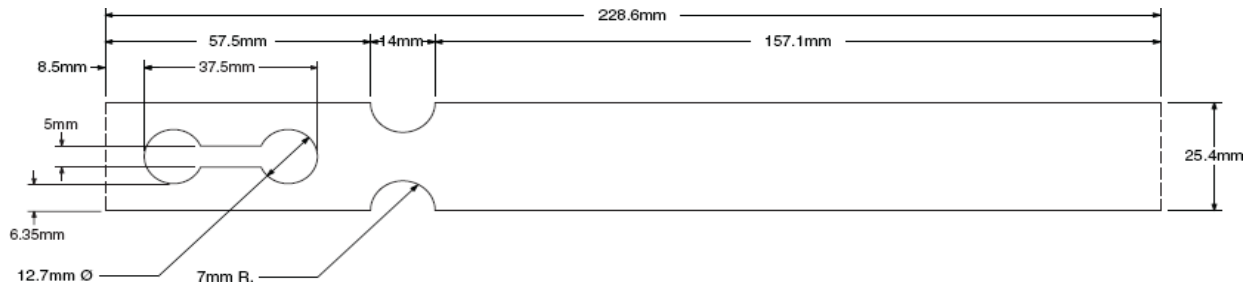

Zebra Technologies Ltd
ZipShip Price List

Zebra ZipShip Labels

[Return to Index](#)

For **Mid-Range and High-End Printers**

Rolls supplied on 76mm cores with maximum outer diameter 200mm

Suggested List Price

8000T Extra Tuff 180 Tag

Recommended ribbons: 3200, 4800, 5095

Synthetic (polyolefin) thermal transfer 180 micron non-adhesive tag

Part Number	Size W x H (mm)	Tags/Roll	Rolls/ box	Approx weight/ box (kg)	Recommended Ribbon Part Number
3006305*	25 x 229	2000	1	2.4	03200BK11045

Supplied 4 across, total web width 102mm; 500 x 4 across tags per roll

* perforation between tags

Rolls are sold in box quantities only

Z-Slip

Packing Slip Explanation

Part Number	Size W x H (mm)	Labels/Roll	Rolls/ box	Approx weight/ box (kg)
10006703*	111 x 175	580	4	12.2
10004425*	168 x 152	660	2	9.5

* perforation between labels

Rolls are sold in box quantities only

Printable area on label 10004425 is 143mm x 127mm & label 10006703 is 89mm x 152mm