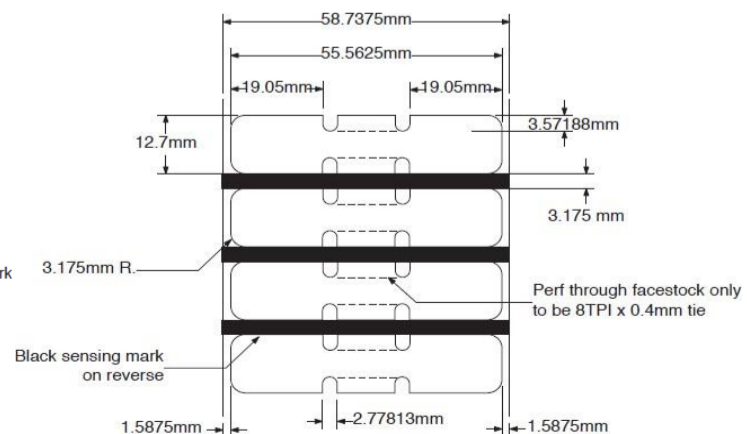

10010065

All prices are subject to change without notice