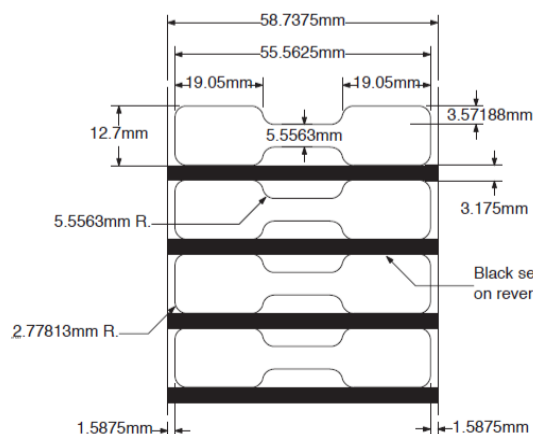

Zebra ZipShip Labels

For **Desktop Printers**

Suggested List Price

[Return to Index](#)

Z-Perform 1000D 80 Receipt

Rolls supplied on 25mm cores with maximum outer diameter 127mm

Uncoated direct thermal 80 micron receipt paper

Part Number	Size W x H (mm)	Length	Rolls/box	Approx weight/box (kg)
800420-314	51mm x cont.	100 metres	12	4.8
800440-314	102mm x cont.	100 metres	12	9.5

Rolls are sold in box quantities only

Z-Select 2000D 190 Tag

Rolls supplied on 25mm cores with maximum outer diameter 102mm

Premium topcoated direct thermal 190 micron paper tag

Part Number	Size W x H (mm)	Tags/Roll	Rolls/box	Approx weight/box (kg)
800999-005■	32 x 57	600	12	2.4
800999-009◆	57 x 35	967	12	4.5
800999-020	102 x 76	450	12	7.9

■supplied with hole

◆ inside wound

All above part numbers have perforation between tags

Rolls are sold in box quantities only

8000D Jewelry

White coated polypropylene label with permanent acrylic adhesive

Part Number	Size W x H (mm)	Labels/Roll	Rolls/box	Approx weight/box (kg)
10010064 without flaps	56 x 13	3,510	6	2.6
10010065 with flaps	56 x 13	3,510	6	2.7

Supplied with black mark between each label

Rolls are sold in box quantities only

10010064