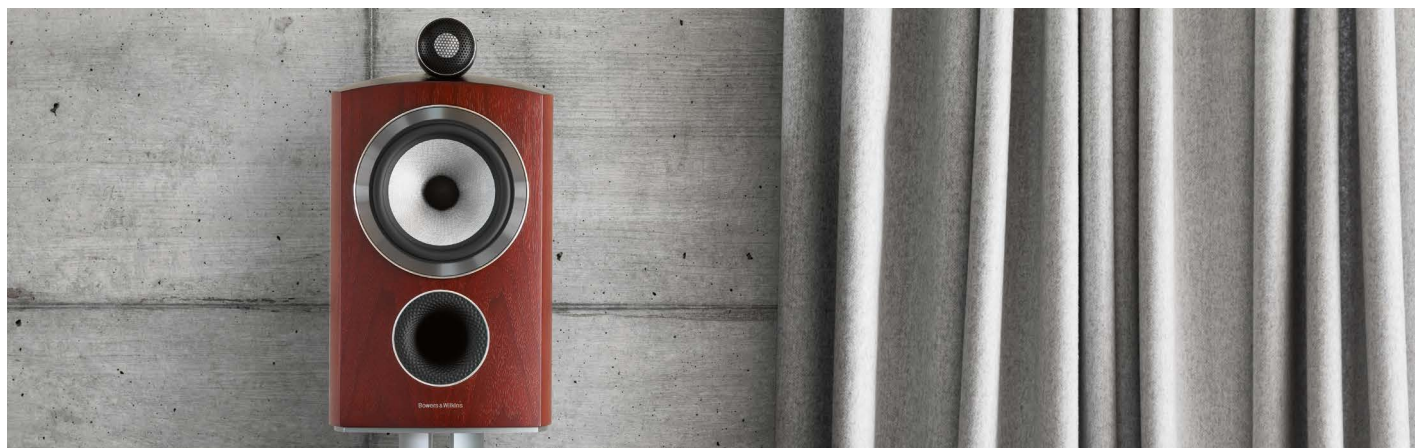

item	model	description	finish	retail price per piece incl. VAT
Main	800 D3	Diamond Tweeter, 3-way, continuum cone	Gloss Black, Satin White, Rosenut	€ 15.000,00
	802 Prestige	Diamond Tweeter, 3-way, continuum cone	Santos Rosewood	€ 13.000,00
	802 D3	Diamond Tweeter, 3-way, continuum cone	Gloss Black, Satin White, Rosenut	€ 11.000,00
	803 D3	Diamond Tweeter, 3-way, continuum cone	Gloss Black, Satin White, Rosenut	€ 8.500,00
	804 D3	Diamond Tweeter, 3-way, continuum cone	Gloss Black, Satin White, Rosenut, Mystic	€ 4.500,00
	805 Prestige	Diamond Tweeter, 2-way, continuum cone	Santos Rosewood	€ 3.750,00
	805 D3	Diamond Tweeter, 2-way, continuum cone	Gloss Black, Satin White, Rosenut	€ 3.000,00
Centre	HTM1 D3	Diamond Tweeter, 3-way, continuum cone	Gloss Black, Satin White, Rosenut	€ 6.000,00
	HTM2 D3	Diamond Tweeter, 3-way, continuum cone	Gloss Black, Satin White, Rosenut	€ 4.000,00
Subwoofer	DB1D	Active, 2000W Amplifier, 2 x 300mm Aerofoil cone drive units, digital preamplifier with Dynamic EQ, App-based set-up and BT-LE control	Gloss Black, Satin White, Rosenut	€ 4.450,00
	DB2D	Active, 1000W Amplifier, 2 x 250mm Aerofoil cone drive units, digital preamplifier with Dynamic EQ, App-based set-up and BT-LE control	Gloss Black, Satin White, Rosenut	€ 3.450,00
	DB3D	Active, 1000W Amplifier, 2 x 200mm Aerofoil cone drive units, digital preamplifier with Dynamic EQ, App-based set-up and BT-LE control	Gloss Black, Satin White, Rosenut	€ 2.450,00
Accessories	FS-805 D3	Stand matching 805 Diamond	Black, Silver	€ 500,00
	FS-HTM D3	Stands matching HTM1/2	Black, Silver	€ 600,00

All prices and specifications are subject to change without prior notice. Our general conditions apply to all our transactions. Info: www.bowerswilkins.com.