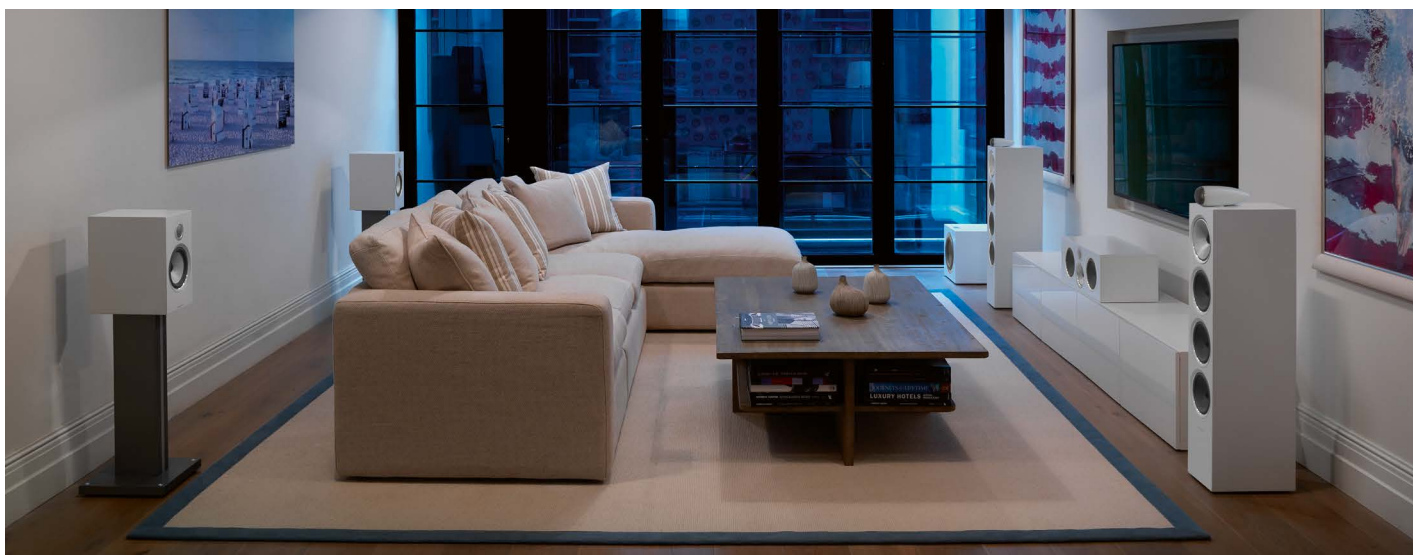

* Must be ordered in multiples of 2 pieces

price/piece

All prices and specifications are subject to change without prior notice. Our general conditions apply to all our transactions. Info: www.bowerswilkins.com.