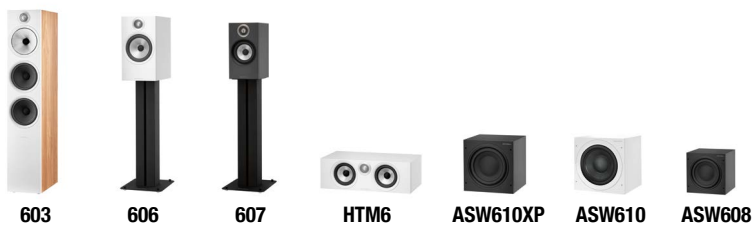

600 Series Anniversary Edition

Bowers & Wilkins

Pricelist valid from 01-10-2020

item	model	description	finish	retail price per piece incl. VAT
Main	603 S2 Anniversary Edition	3-way, bass Flowport™, double dome tweeter, Continuum cone FST, paper bass cones Anniversary Edition Tweeter ring	Black, Matte White, Oak	€ 899,50
	606 S2 Anniversary Edition	2-way, bass Flowport, double dome tweeter, Continuum cone bass Anniversary Edition Tweeter ring	Black, Matte White, Oak	€ €374,50*
	607 S2 Anniversary Edition	2-way, bass Flowport, double dome tweeter, Continuum cone bass Anniversary Edition Tweeter ring	Black, Matte White, Oak	€ €299,50*
Centre	HTM6 Anniversary Edition	2-way, bass Flowport, double dome tweeter, Continuum cone bass	Black, Matte White, Oak	€ €599,00
Subwoofer	ASW608	Active, 200W Class D amplifier, 8" subwoofer	Black, Matte White	€ 450,00
	ASW610	Active, 200W Class D amplifier, 10" subwoofer	Black, Matte White	€ 600,00
	ASW610XP	Active, 500W Class D amplifier, 10" subwoofer	Black, Matte White	€ 1.100,00
Accessories	STAV24 S2	Stands matching 606 and 607	Black	€ 75,00*

* Must be ordered in multiples of 2 pieces

price/piece

All prices and specifications are subject to change without prior notice. Our general conditions apply to all our transactions. Info: www.bowerswilkins.com.