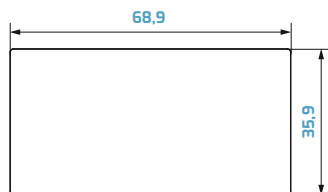

GHOST DESIGN 2000 ROTATION

GHOST DESIGN 3000 ROTATION

GhostDesign 3000

VESA
200-300
400-600

32" > 63"
(81 > 160cm)

MADE
IN
ITALY

cm

Product	Colour	Art Code	Pcs x carton	EAN code
Ghost Design 3000 - gloss white	□	488301 BA	1	8006023229185
Ghost Design 3000 - gloss black	■	488300 BA	1	8006023229147
Ghost Design 3000 - red	■	488302 BA	1	8006023229208

GhostDesign

3000 ROTATION

VESA
200-300
400

32" > 63"
(81 > 160 cm)

Kg 30
(66 lbs)

Kg 20
(44 lbs)

Kg 20
(44 lbs)

16,1