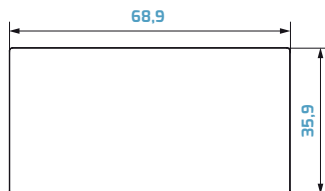

GHOST DESIGN 2000 ROTATION

GHOST DESIGN 3000 ROTATION

GhostDesign 3000

VESA
200-300
400-600

32" > 63"
(81 > 160cm)

MADE
IN
ITALY

cm

Product	Colour	Art Code	Pcs x carton	EAN code
Ghost Design 3000 - gloss white	□	488301 BA	1	8006023229185
Ghost Design 3000 - gloss black	■	488300 BA	1	8006023229147
Ghost Design 3000 - red	■	488302 BA	1	8006023229208

GhostDesign

3000 ROTATION

VESA
200-300
400

32" > 63"
(81 > 160 cm)

Kg 30
(66 lbs)

Kg 20
(44 lbs)

Kg 20
(44 lbs)

16,1