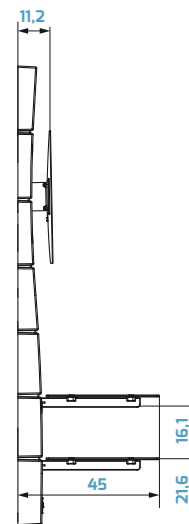

GHOST DESIGN 2000 ROTATION

GHOST DESIGN 3000 ROTATION

GhostDesign 3000

VESA
200-300
400-600

32" > 63"
(81 > 160cm)

MADE
IN
ITALY

cm

Product	Colour	Art Code	Pcs x carton	EAN code
Ghost Design 3000 - gloss white	□	488301 BA	1	8006023229185
Ghost Design 3000 - gloss black	■	488300 BA	1	8006023229147
Ghost Design 3000 - red	■	488302 BA	1	8006023229208

GhostDesign

3000 ROTATION

VESA
200-300
400

32" > 63"
(81 > 160 cm)

Kg 30
(66 lbs)

Kg 20
(44 lbs)

Kg 20
(44 lbs)

16,1