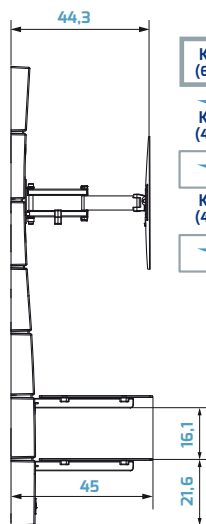

GHOST DESIGN 2000 ROTATION

GHOST DESIGN 3000 ROTATION

GhostDesign 3000

VESA
200-300
400-600

32" > 63"
(81 > 160cm)

MADE
IN
ITALY

cm

Product	Colour	Art Code	Pcs x carton	EAN code
Ghost Design 3000 - gloss white	□	488301 BA	1	8006023229185
Ghost Design 3000 - gloss black	■	488300 BA	1	8006023229147
Ghost Design 3000 - red	■	488302 BA	1	8006023229208

GhostDesign

3000 ROTATION

VESA
200-300
400

32" > 63"
(81 > 160 cm)

Kg 30
(66 lbs)

Kg 20
(44 lbs)

Kg 20
(44 lbs)

16,1