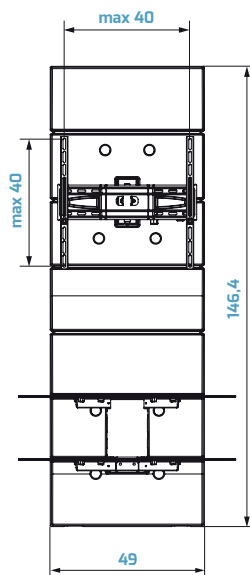

GhostDesign

3000 ROTATION

VESA
200-300
400

32" > 63"
(81 > 160 cm)

Kg 30
(66 lbs)

Kg 20
(44 lbs)

Kg 20
(44 lbs)

16,1