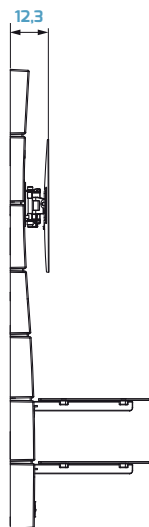

GHOST DESIGN 2000 ROTATION

GHOST DESIGN 3000 ROTATION

GhostDesign 3000

VESA
200-300
400-600

32" > 63"
(81 > 160cm)

MADE
IN
ITALY

cm

Product	Colour	Art Code	Pcs x carton	EAN code
Ghost Design 3000 - gloss white	□	488301 BA	1	8006023229185
Ghost Design 3000 - gloss black	■	488300 BA	1	8006023229147
Ghost Design 3000 - red	■	488302 BA	1	8006023229208

GhostDesign

3000 ROTATION

VESA
200-300
400

32" > 63"
(81 > 160 cm)

Kg 30
(66 lbs)

Kg 20
(44 lbs)

Kg 20
(44 lbs)

16,1