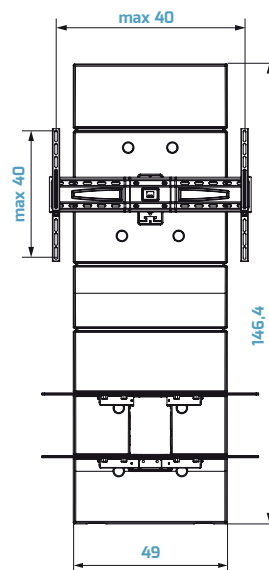

GhostDesign 3000

VESA
200-300
400-600

32" > 63"
(81 > 160cm)

MADE
IN
ITALY

cm

Product	Colour	Art Code	Pcs x carton	EAN code
Ghost Design 3000 - gloss white	□	488301 BA	1	8006023229185
Ghost Design 3000 - gloss black	■	488300 BA	1	8006023229147
Ghost Design 3000 - red	■	488302 BA	1	8006023229208