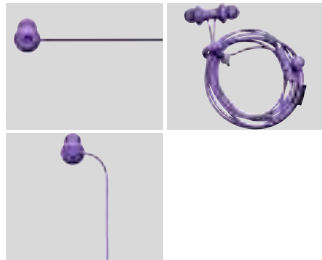

Headsets

URBANEARS™

In-Ear-Stereo-Ohrhörer "Kransen"

Connection	3.5 mm Jack Plug
Design	In-Ear
Material	Metal / Plastic
Sensitivity (Headphone)	100 dB/mW
Sensitivity (Microphone)	-44 dB +/- 3 dB
Cable Length	1,2 m
Speaker Diameter	10 mm
Frequency Range (Headphone)	20 Hz - 20 kHz
Impedance (Headphone)	16 Ω
Colour	Lilac

- Collection spring/summer 2014
- Snap construction: connect around your neck when not using Kransen
- CableLoop – wrap up your cable and fasten it in place
- Microphone and remote compatible with most devices using the unprotected 3.5 mm standard
- 3.5 mm stereo plug compatible with music players using this dimension
- 1.20 m tangle-resistant fabric and TPE cord with Kevlar inside
- Size adjustable with enclosed sleeves

00119271

7 SC