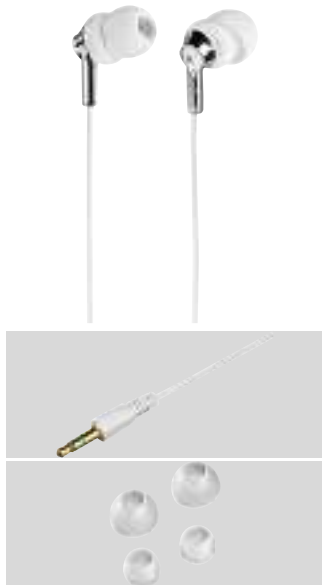

hama

"HK-3055" In-Ear Stereo Earphones, white

Connection	3.5 mm Jack Plug
Design	In-Ear
Material	Plastic
Sensitivity	99 dB/ mW
Cable Length	1,2 m
Speaker Diameter	10 mm
Frequency Range	20 Hz - 20 kHz
Impedance	32 Ω
Colour	Silver / White

- Passive noise protection for shielding out exterior noise
- Super bass power for powerful bass
- Gold-plated plug with low contact resistance for secure signal transmission
- Silicone ear pads in various sizes for a comfortable fit

00093055		
	10	BK