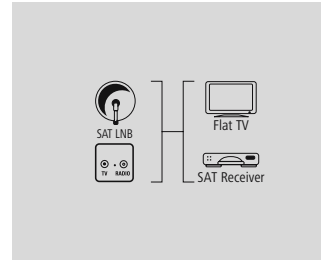

hama

**Satellite Connection Cable,
F-plug - F-plug, 100 dB, 3 m**

Quality	5 Stars
Screening Rate	100 dB
Length	3 m
Type of Shielding	Triple Shielded
Colour	Silver

- Triple-shielding for very good reduction of electromagnetic interference
- Ferrite core for decimating remaining interference and for a good signal transmission
- 24 K gold-plated plug for improved contact quality and optimal signal transmission

			00078741
	6	BK