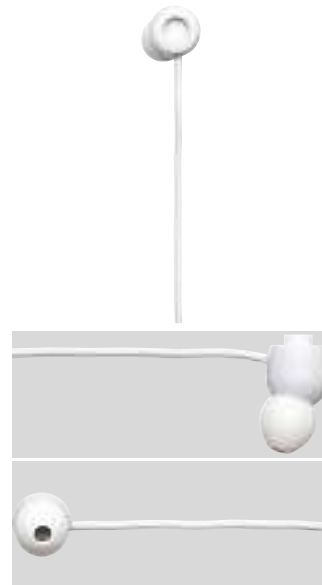

URBANEARS™

Headset "Bagis "

Connection	3.5 mm Jack Plug
Design	In-Ear
Material	Plastic
Sensitivity (Headphone)	107 dB/mW
Sensitivity (Microphone)	-41 dB +/- 2 dB
Cable Length	1,2 m
Speaker Diameter	9 mm
Frequency Range (Headphone)	20 Hz - 20 kHz
Impedance (Headphone)	16 Ω
Colour	True White

- Collection spring/summer 2014
- Snap construction: connect around your neck when not using the Bagis
- Microphone and remote compatible with most devices using the unprotected 3.5 mm standard
- 3.5 mm stereo plug compatible with music players using this dimension
- 1.20 m tangle-resistant fabric and TPE cord with Kevlar inside
- Size adjustable with enclosed sleeves

00119201		
9	SC