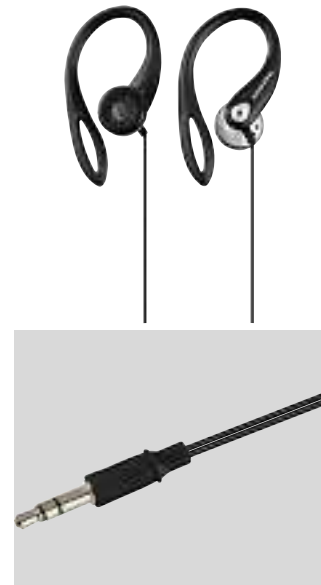

THOMSON

EAR5010 Sport Clip-On Headphones

Connection	3.5 mm Jack Plug
Design	Clip-On
Material	Plastic
Sensitivity	102 dB/ mW
Cable Length	1,2 m
Speaker Diameter	15 mm
Frequency Range	20 Hz - 20 kHz
Impedance	32 Ω
Colour	Black

- Elastic silicone sports band for optimum and easy fit
- High-performance 15 mm membrane
- Acoustic bass channel
- Special ergonomic shape

00131531		
10	BK