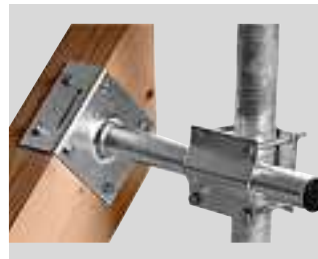

hama

SAT Rafter Holder, hot-dip galvanized

Material	Steel
Maximum Diameter of the Dish	85 cm
Tube Diameter	0 cm
Tube Height	n/s
Colour	Aluminium

- For mounting on a rafter (without demounting the roof panel)
- Universal problem solver when the pole cannot be guided up to the loft
- Welded in superior quality
- Durable and non-corroding as made from hot-dip galvanized steel
- Pole mounting when shaped bricks are used: with a pole base (item no. 00044177) as variable bracket for exactly positioning the pole
- Mast displacement possible up to 25 cm
- Universal for poles with a diameter of up to 60 mm

			00047486
	1	SC