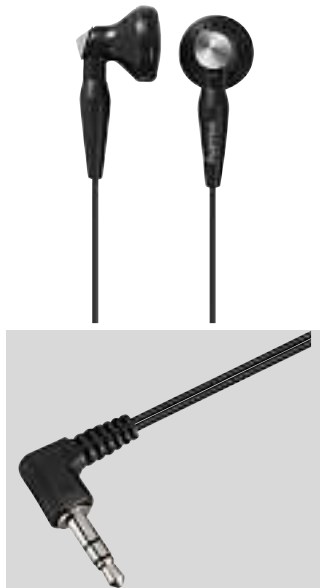

- Foam earpads for a comfortable fit

00093013

10 BK

TV/HIFI

**hama**

"HK-249" Stereo Earphones

Connection	3.5 mm Jack Plug
Design	Earphone
Material	Plastic
Sensitivity	96 dB/ mW
Cable Length	1 m
Speaker Diameter	15 mm
Frequency Range	20 Hz - 20 kHz
Impedance	32 Ω
Colour	Black