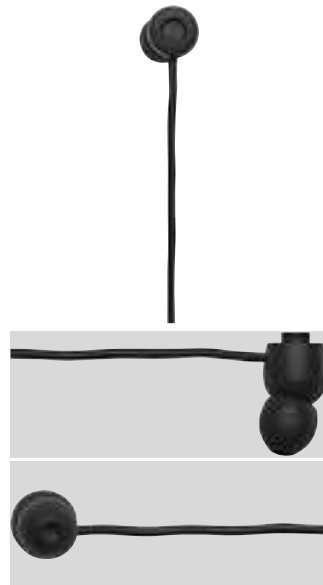

URBANEARS™

Headset "Bagis "

Connection	3.5 mm Jack Plug
Design	In-Ear
Material	Plastic
Sensitivity (Headphone)	107 dB/mW
Sensitivity (Microphone)	-41 dB +/- 2 dB
Cable Length	1,2 m
Speaker Diameter	9 mm
Frequency Range (Headphone)	20 Hz - 20 kHz
Impedance (Headphone)	16 Ω
Colour	Black

- Collection spring/summer 2014
- Snap construction: connect around your neck when not using the Bagis
- Microphone and remote compatible with most devices using the unprotected 3.5 mm standard
- 3.5 mm stereo plug compatible with music players using this dimension
- 1.20 m tangle-resistant fabric and TPE cord with Kevlar inside
- Size adjustable with enclosed sleeves

00119200		
9	SC