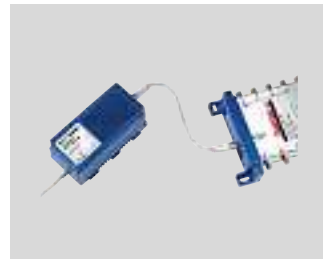

SAT Multiswitch

SAT Multiswitch

hama

SAT Multi-Switch 9/8 "Lypsi" DiSEqC 2.0 with separate switch. power

Number of Inputs	8
Number of Outputs	9
Isolation SAT Inputs (min.)	25 dB
Isolation SAT Outputs (min.)	30 dB
Line Voltage	90 - 250 V
Max. Remote Supply Current	1000 mA
Power	21,6 W
frequency spectrum terrestrial/SAT	47 - 862 MHz / 950 - 2200 MHz
Transmission Loss	n/s

- With colour coding for assigning the cables easily when connecting the LNB to the multi-switch
- For connecting 2 Quad LNBs
- Frequency range: terrestrial 47 - 862 MHz / gain: 2 dB
- Frequency range: SAT 950 - 2150 MHz / gain: 2 dB
- Maximum output level: terr.: 85 dB μ V/SAT: 100 dB μ V
- Trigger criteria: 13/18V; 0/22kHz; DiSEqC 2.0
- Internal consumption: 180 mA
- Inputs: 9 (8x SAT, 1x terrestrial)
- With separate switching power supply unit 18V/1.2 A
- Socket for power supply unit (F-socket)
- Extension of the remote power feeding for the power supply unit individually possible by means of coax cable
- Mains voltage: 220-240 V~/50-60 Hz/8 W

00044318

6 SC