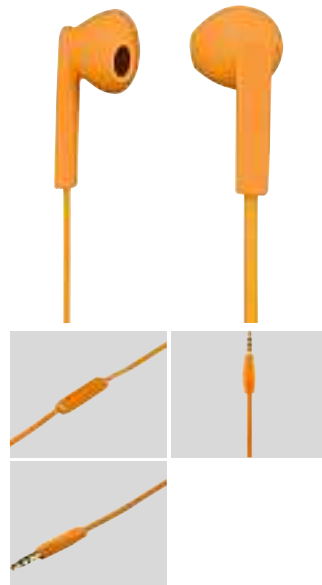

hama

Headset
"Joy "

Connection	3.5 mm Jack Plug
Design	Earphone
Material	Plastic
Sensitivity (Headphone)	104 dB/mW
Sensitivity (Microphone)	-42 dB +/-3 dB
Cable Length	1.5 m
Speaker Diameter	14.3 mm
Frequency Range (Headphone)	20 Hz - 20 kHz
Impedance (Headphone)	30 Ω
Colour	Orange

- Integrated phone function with call answer button and microphone for smartphones
- Gold-plated plug with low contact resistance for secure signal transmission
- Torsion-free flat cable prevents the formation of knots
- Also ideal for MP3 players
- Call management functions as far as supported by the telephone (call answer/end, activation of voice dialling)
- Remote functions play/pause/title forward/title back if supported by the telephone

00122664

10 BK