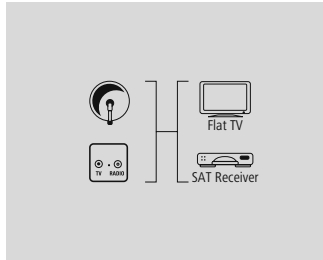

Cables

hama.

Satellite Cable, F-Plug - F-Plug, 5 m

Quality	3 Stars
Screening Rate	85 dB
Length	5 m
Type of Shielding	Double Shielded
Colour	White

- Double shielding for good reduction of electromagnetic interference

00047409		
6	BK