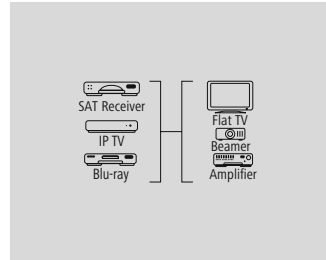

hama.

kio

Quality	Standard
Data Transfer Rate	10,2 Gbit/s
Version	High Speed
Length	-
Max. Resolution	1080 p
Colour	Grey

- Transmission of all digital video, audio and copy protection data and signals
- High speed transmission of up to 10.2 Gbit/s for all image and sound standards
- With integrated audio return channel (ARC)

3 m				00011970
		25		
1.5 m				00011969
		25	BA