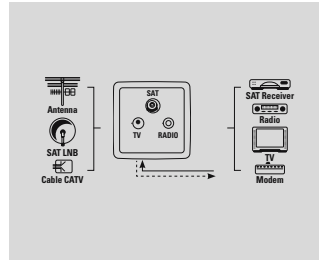

hama.

SAT Intermediate Wall Outlet, pure white, gold-plated

Connection Loss	n/s
Frequency Range	n/s
Colour	n/s

- Return path compatible connection for interactive applications such as DSL via satellite
- 3 connections : TV, FM and SAT
- Gold-plated inner conductors and F-thread
- Incl. mounting frame and covering plate in pure white
- Frequency range: 5-65 Mhz (with return path about TV connections) and 88-2400 MHz
- Connecting attenuation: SAT 10 dB +/- 1 dB
- TV 10 dB
- FM 10 dB
- +/- 1 dB
- Transmission loss: 3 dB +/- 1 dB
- For SAT/CATV networks
- F socket for DC power supply

00044255		
	6	BK