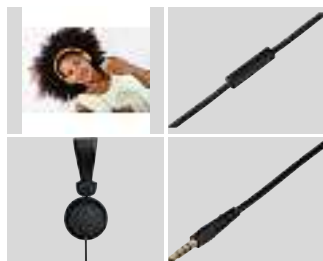

Headset

Headset

hama

Headset "Joy "

Connection	3.5 mm Jack Plug
Design	On-Ear
Material	Metal / Plastic
Sensitivity (Headphone)	102 dB/mW
Sensitivity (Microphone)	-42 dB +/-3 dB
Cable Length	1.5 m
Speaker Diameter	40 mm
Frequency Range (Headphone)	20 Hz - 20 kHz
Impedance (Headphone)	32 Ω
Colour	Black

- Integrated phone function with call answer button and microphone for smartphones
- Single-sided cable for comfortable wearing with no tangles
- Flexible headband for optimum comfort
- Gold-plated plug with low contact resistance for secure signal transmission
- Torsion-free nylon cable prevents the formation of knots
- Call management functions as far as supported by the telephone (call answer/end, activation of voice dialling)
- Remote functions play/pause/title forward/title back as far as supported by the telephone

00093074

20 SC