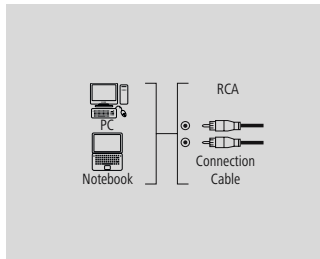

Cables

AV CABLES & ADAPTERS

hama.

Adapter Cable, 3.5 mm Stereo Jack Plug - 2 RCA Sockets, 0.15 m

Quality	1 Star
Length	0,15 m
Colour	Black

- Adapter cable, 3.5 mm stereo jack plug - 2 RCA sockets

00042190		
6	BK