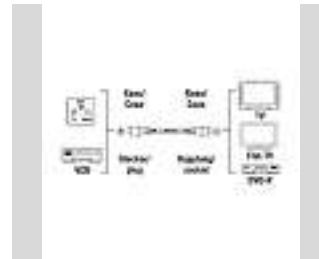

hama.

Antenna Cable, coax plug - coax socket, 1.5 m, 95 dB, white

Quality	5 Stars
Screening Rate	95 dB
Length	1.5 m
Type of Shielding	Triple Shielded
Colour	White

- High-quality, triple shielded antenna cable
- Gold-plated contacts for secure signal transmission due to low contact resistance
- With filter, thus ideal for 100 Hz TV sets, flat screens and highly sensitive tuners

				00056564
	6	BK