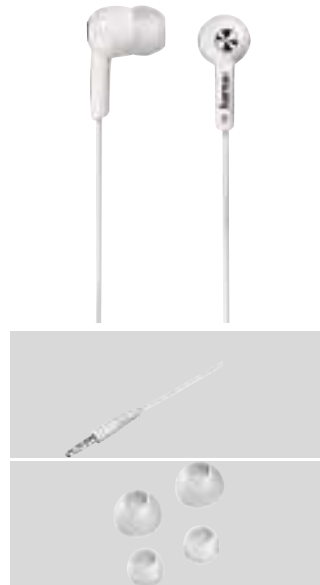

hama

"HK-3028" In-Ear Stereo Earphones, white

Connection	3.5 mm Jack Plug
Design	In-Ear
Material	Plastic
Sensitivity	96 dB/ mW
Cable Length	1,2 m
Speaker Diameter	10 mm
Frequency Range	20 Hz - 20 kHz
Impedance	32 Ω
Colour	White

- Passive noise protection for shielding out exterior noise
- Silicone ear pads in various sizes for a comfortable fit

00093028		
	10	BK