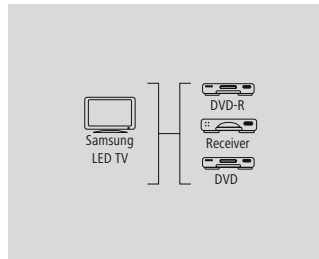

- Scart S-Video/RCA Adapter
- Special Scart TV Adapter
- Jack Plug Adapter
- RCA Adapter
- HDMI™ Socket Adapter
- HDMI™ Tablet/Smartphone Adapter
- HDMI™ Angle Adapter

Special Scart TV Adapter

Adapter for Samsung TV, Scart socket - Samsung plug

Quality	1 Star
Colour	Black

- For adapting the Scart signal to a Samsung specific connection

00083099		
6	BK	

= minimum order quantity
 = novelty

BC = blister size
HT = hangtag
CB = packed in cardboard box

PO = polybag
BA = banderol

Size specifications:
W x D x H
(width x depth x height)