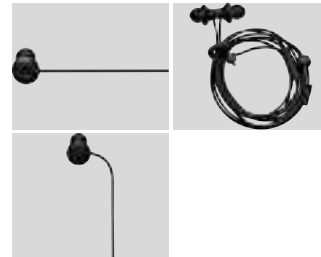

URBANEARS™

In-Ear-Stereo-Ohrhörer "Kransen"

Connection	3.5 mm Jack Plug
Design	In-Ear
Material	Metal / Plastic
Sensitivity (Headphone)	100 dB/mW
Sensitivity (Microphone)	-44 dB +/- 3 dB
Cable Length	1,2 m
Speaker Diameter	10 mm
Frequency Range (Headphone)	20 Hz - 20 kHz
Impedance (Headphone)	16 Ω
Colour	Black

- Collection spring/summer 2014
- Snap construction: connect around your neck when not using Kransen
- CableLoop – wrap up your cable and fasten it in place
- Microphone and remote compatible with most devices using the unprotected 3.5 mm standard
- 3.5 mm stereo plug compatible with music players using this dimension
- 1.20 m tangle-resistant fabric and TPE cord with Kevlar inside
- Size adjustable with enclosed sleeves

00119262

7 SC