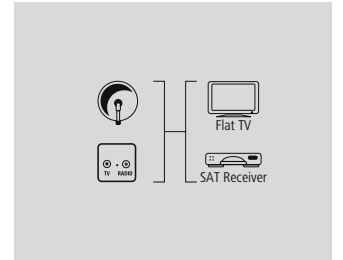

hama.

Satellite Cable, F-plug - F-plug, 85 dB, 3 m

Quality	3 Stars
Screening Rate	85 dB
Length	3 m
Type of Shielding	Double Shielded
Colour	White

- Double shielding for good reduction of electromagnetic interference

00047408		
6	BK	

SAT TECHNOLOGY