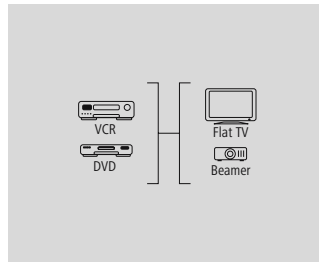

hama.

YUV Connecting Cable, 3 RCA Plugs - 3 RCA Plugs, 1.5 m

Quality	High Quality
Length	1.5 m
Colour	Black

- 24 K gold-plated plug for improved contact quality and optimal signal transmission
- Double shielding for good reduction of electromagnetic interference
- Impedance of 75 ohms for optimum transmission quality
- RCA plug with metal body and new kink protection element
- Highly flexible cable material
- Suitable for HDTV up to a resolution of 1080i
- Outside diameter: 5.5 x 16.5 mm

00083102		
5	BK