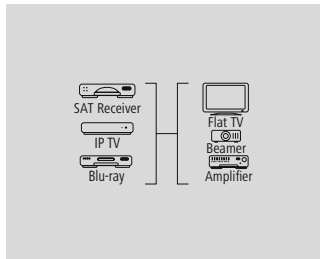

AV CABLES & ADAPTERS

hama

HDMI-Kabel, High Speed, 3 Sterne, Ethernet

Quality	3 Stars
Data Transfer Rate	10,2 Gbit/s
Version	High Speed with Ethernet
Length	-
Max. Resolution	4k (4096 x 2160)
Colour	Black

- Gold-plated plug with low contact resistance for secure signal transmission
- Integrated channel for transmitting network data with up to 100 Mbit/s
- 3D transmission due to extended bandwidth
- Fully shielded audio and video lines for optimum reduction of electromagnetic interference
- Return of the audio signal without additional audio cable (ODT, RCA etc.)
- For perfect, high-resolution full HD quality (4096 x 2160 pixels)
- Image resolution: 3840 x 2160 - 24 Hz/25 Hz/30 Hz, 4096 x 2160 - 24 Hz
- Colour space: 30/36/48 bits
- Transmission of the following audio data: 8PCM, Dolby Digital, DTS, MPEG, DVD-Audio, SACD, Dolby Digital Plus, True HD, dts-HD
- Transmission of the type of player via ACE (Automatic Content Enhancement)

10 m				00083073
		4	BK	
5 m				00083082
		20	BK	
3 m				00083081
		6	BK	
1.5 m				00083080
		6	BK