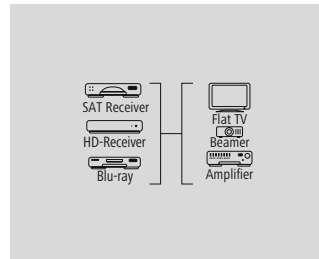

AV CABLES & ADAPTERS

- Loudspeaker Cable
- Scart Cable
- USB Cable
- Jack Cable
- Jack RCA Cable
- Jack Connection Set
- ODT Cable
- RCA Cable
- RCA Scart Cable
- HDMI™ Cable
- HDMI™ DVI Cable

HDMI™ Cable

HDMI-Kabel, High Speed, 5 Sterne, Ethernet, Ferritkerne

Quality	5 Stars
Data Transfer Rate	10,2 Gbit/s
Version	High Speed with Ethernet
Length	-
Max. Resolution	4k (4096 x 2160)
Colour	Black

- Integrated channel for transmitting network data with up to 100 Mbit/s
- 3D transmission due to extended bandwidth
- Return of the audio signal without additional audio cable (ODT, RCA etc.)
- Full metal plug for best shielding
- Ferrite core for decimating remaining interference and for a good signal transmission
- Elegant and flexible woven jacket for additional kink protection
- HDMI™ cable for perfect, high-resolution ultra HD cinema quality 4096x2160 (4K) pixels
- Gold-plated plug contacts for improved contact quality and optimum signal transmission
- Fully shielded audio and video lines for optimum reduction of electromagnetic interference
- Image resolution: 3840 x 2160 - 24 Hz/25 Hz/30 Hz, 4096 x 2160 - 24 Hz
- Colour space: 30/36/48 bits

5 m			00083058
	20	BK	
3 m			00083057
	6	BK	
1.5 m			00083056
	6	BK