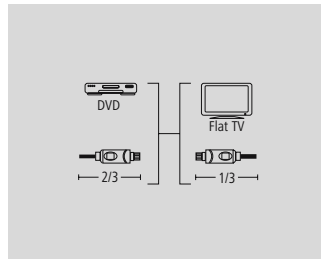

- Scart Splitter
- ODT Splitter
- HDMI Repeater
- HDMI™ Distribution Amplifier

HDMI Repeater

Intermediate HDMI™ Amplifier

Max. Number of Cascadable Devices	1
HDTV Resolution	max. 1080p

- High-resolution full HD quality 1920x1080 pixels
- Built-in signal amplifier for extending HDMI cables up to 35 m with no loss in quality
- High-frequency digital signals are amplified and impulse-stabilized and can therefore bridge longer cable lengths
- Allows a max. cable length of approx. 35 m (resolution: 1080i/720p) or 25 m (resolution: 1080p)
- The cable length which is to be realized depends on the performance specifications of the signal source (DVD player, set top box, satellite receiver etc.), of the signal receiver (HDTV, beamer etc.) and on the quality of the cables (if high-end cables and devices are used, even further ranges are possible)
- Is ideally interconnected after about 2/3 of the cable length which is to be bridged
- Voltage supply via signal device (no external power supply unit is required)
- Technical details:
  - Max. resolution: 1920 x 1200 pixels with 60 Hz
  - Connections - input: HDMI™ socket
  - Connections - output: HDMI™ socket
  - Compatible HDTV resolutions: 480i; 480p; 720p; 1080i; 1080p

00042533		
	6	BK

= minimum order quantity
 = novelty

BC = blister size
HT = hangtag
CB = packed in cardboard box

PO = polybag
BA = banderol

Size specifications:
W x D x H
(width x depth x height)