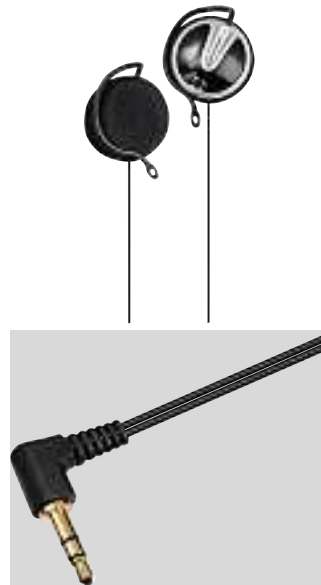

THOMSON

EAR 5030 Clip-On Headphones with Bass Boost

Connection	3.5 mm Jack Plug
Design	Clip-On
Material	Plastic
Sensitivity	103 dB/ mW
Cable Length	1,2 m
Speaker Diameter	30 mm
Frequency Range	20 Hz - 20 kHz
Impedance	32 Ω
Colour	Black

- High-performance 30 mm membrane
- Acoustic bass channel
- Lightweight construction
- Gold-plated 3.5 mm jack plug

00131841		
6	BK