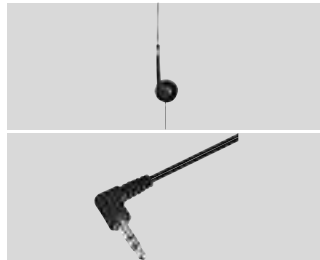

hama

"HK-3040" Stereo Headphones

Connection	3.5 mm Jack Plug
Design	On-Ear
Material	Metal / Plastic
Sensitivity	100 dB/ mW
Cable Length	1,2 m
Speaker Diameter	27 mm
Frequency Range	20 Hz - 20 kHz
Impedance	32 Ω
Colour	Black / Silver

- Adjustable headbands for increased carrying comfort

00093040

10 SC