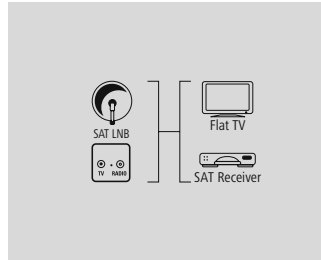

## Antenna Cable

SAT TECHNOLOGY

**hama**

**Satellite Connection Cable,  
F-plug - F-plug, 100 dB, 5 m**

Quality	5 Stars
Screening Rate	100 dB
Length	5 m
Type of Shielding	Triple Shielded
Colour	Silver

- 24 K gold-plated plug for improved contact quality and optimal signal transmission
- Ferrite core for decimating remaining interference and for a good signal transmission
- Triple-shielding for very good reduction of electromagnetic interference