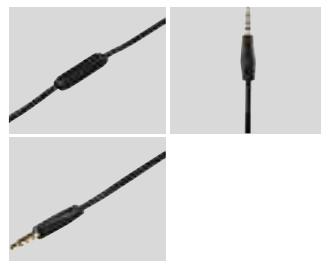

hama

Headset "Joy "

Connection	3.5 mm Jack Plug
Design	Earphone
Material	Plastic
Sensitivity (Headphone)	104 dB/mW
Sensitivity (Microphone)	-42 dB +/-3 dB
Cable Length	1.5 m
Speaker Diameter	14.3 mm
Frequency Range (Headphone)	20 Hz - 20 kHz
Impedance (Headphone)	30 Ω
Colour	Black

- Integrated phone function with call answer button and microphone for smartphones
- Gold-plated plug with low contact resistance for secure signal transmission
- Torsion-free flat cable prevents the formation of knots
- Also ideal for MP3 players
- Call management functions as far as supported by the telephone (call answer/end, activation of voice dialling)
- Remote functions play/pause/title forward/title back if supported by the telephone

00122659

10 BK