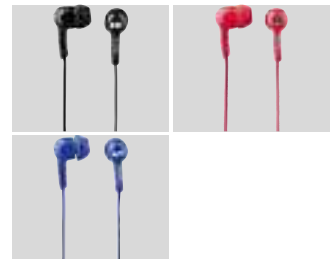

- Passive noise protection for shielding out exterior noise
- Silicone ear pads in various sizes for a comfortable fit

00093028		
	10	BK

**hama**

"Basic" In-Ear Stereo Earphones, 28 pieces

Connection	3.5 mm Jack Plug
Design	In-Ear
Material	Plastic
Sensitivity	96 dB/ mW
Cable Length	1,2 m
Speaker Diameter	10 mm
Frequency Range	20 Hz - 20 kHz
Impedance	32 Ω
Colour	Black / Blue / Red / White