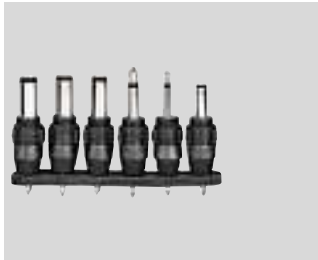

Charger & Power Supply Units

hama

"Eco 1000" Universal Switched-Mode Power Supply

Maximum Load	1000 mA
Output Voltage	12 V / 3,0 V / 4,5 V / 5,0 V / 6,0 V / 7,5 V / 9,0 V
Colour	Silver

- Compact power supply unit with state-of-the-art technology
- High efficiency
- Low power consumption in standby mode
- Suitable for worldwide use
- Short circuit protection
- Automatic overload and overheating protection
- Reversible polarity
- Red LED for functional check
- TÜV/GS approved
- Powerful: up to 1000 mA over all voltage ranges

1. 7 adapter plugs included:
2. 2 jack plugs: 2.5 and 3.5 mm
   - 5 DC plugs: 1.35x3.5/2.1x5.0/1.5x5.5/2.5x5.5/1.7x4.0 mm

				00046587
	6	BK