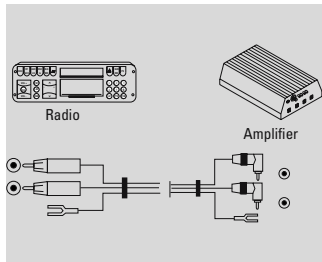

# Cables

AV CABLES & ADAPTERS

**hama.**

**RCA Cable, 2 plugs - 2 plugs, 90°, with remote line, 5.2 m, purple**

Quality	High Quality
Length	5,2 m
Colour	Purple

- Double shielding for good reduction of electromagnetic interference
- Inner conductor made of oxygen-free copper for better signal transfer and crystal-clear sound
- Space-saving, angled plug for connections in a minimum of space
- Gold-plated plug with low contact resistance for secure signal transmission
- High-quality, flexible RCA cable with a remote line
- High-density braid and aluminium foil for additional shielding
- With a moulded grip for kink protection and strain relief
- Outside measurements: 5 x 12 mm