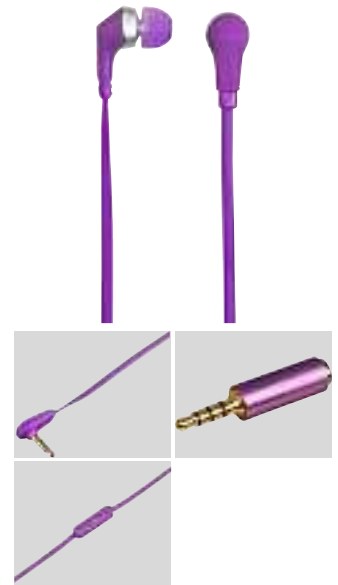

hama

**Headset
"Joy "**

Connection	3.5 mm Jack Plug
Design	In-Ear
Material	Metal / Plastic
Sensitivity (Headphone)	102 dB/mW
Sensitivity (Microphone)	-42 dB +/-3 dB
Cable Length	1.5 m
Speaker Diameter	10 mm
Frequency Range (Headphone)	20 Hz - 20 kHz
Impedance (Headphone)	16 Ω
Colour	Purple

- Integrated phone function with call answer button and microphone for smartphones
- Compatible with all standard smartphones thanks to the smartphone adapter
- Torsion-free flat cable prevents the formation of knots
- Passive noise protection for shielding out exterior noise
- Super bass power for powerful bass
- Gold-plated plug with low contact resistance for secure signal transmission
- Silicone ear pads in various sizes for a comfortable fit
- Also ideal for MP3 players
- Call management functions as far as supported by the telephone (call answer/end, activation of voice dialling)
- Remote functions play/pause/title forward/title back if supported by the telephone

00093090

10 BK