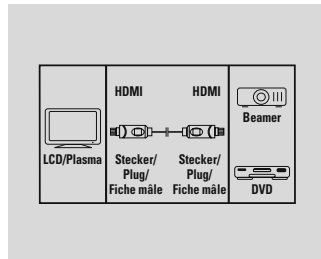

hama.

High Speed HDMI™ Cable, plug - plug, gold-plated, Ethernet, 1.5 m

Quality	High Quality
Data Transfer Rate	18 Gbit/s
Version	High Speed with Ethernet
Length	1.5 m
Max. Resolution	4k (4096 x 2160)
Colour	White

- Gold-plated plug with low contact resistance for secure signal transmission
- Integrated channel for transmitting network data with up to 100 Mbit/s
- Return of the audio signal without additional audio cable (ODT, RCA etc.)
- 3D transmission due to extended bandwidth
- HDMI™ cable for perfect, high-resolution ultra HD cinema quality 4096x2160 (4K) pixels
- Separately shielded lines for optimum picture and sound quality without interference
- Separately shielded lines for optimum picture and sound quality without interference
- High-speed transmission of up to 18 Gbit/s for all image and sound standards with a bandwidth of 340 MHz and more
- Image resolution: 3840 x 2160 - 24 Hz/25 Hz/30 Hz, 4096 x 2160 - 24 Hz
- Colour space: 30/36/48 bits
- Transmission of the following audio data: 8PCM, Dolby Digital, DTS, MPEG, DVD-Audio, SACD, Dolby Digital Plus, Ture HD, dts-HD

				00056572
		10	BK