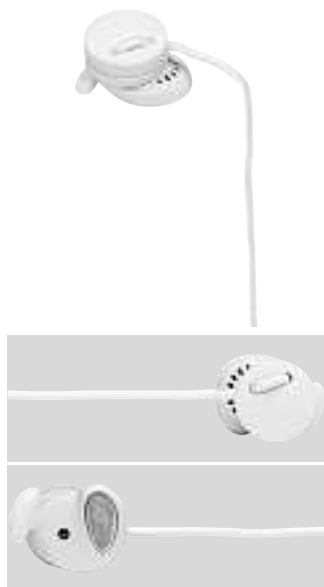

URBANEARS™

Headset "Medis "

Connection	3.5 mm Jack Plug
Design	Earphone
Material	Plastic
Sensitivity (Headphone)	115 dB/mW
Sensitivity (Microphone)	-41 dB +/- 2 dB
Cable Length	1,2 m
Speaker Diameter	15,4 mm
Frequency Range (Headphone)	20 Hz - 20 kHz
Impedance (Headphone)	32 Ω
Colour	True White

- Collection spring/summer 2014
- EarClick construction for ultimate comfort and fit - this keeps the earphone in place
- Microphone and remote compatible with most devices using the unprotected 3.5 mm standard
- 3.5 mm stereo plug compatible with music players using this dimension
- 1.20 m tangle-resistant fabric and TPE cord with Kevlar inside
- Interchangeable pads in S, M, L and XL sizes

00119207		
6	SC