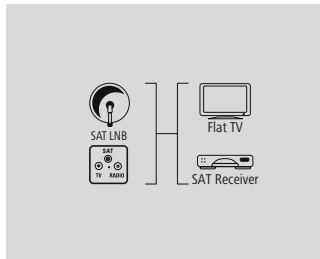

hama.

SAT Connection Cable, F-Plug - F-Plug, 5.0 m

Quality	1 Star
Screening Rate	75 dB
Length	5 m
Type of Shielding	Double Shielded
Colour	White

- Double shielded (braiding + aluminium foil)

00029803		
25	BA	

hama.

SAT Connecting Cable, F-plug - coax plug, 3 m

Quality	1 Star
Screening Rate	75 dB
Length	3 m
Type of Shielding	Double Shielded
Colour	White

- Double shielding for good reduction of electromagnetic interference
- With moulded plugs
- Outside diameter: 6.0 mm

00042977		
6	BK	

hama.

Satellite Connection Cable, F-Plug - Coaxial Socket, 3 m

Quality	1 Star
Screening Rate	75 dB
Length	3 m
Type of Shielding	Double Shielded
Colour	White

- Double shielding for good reduction of electromagnetic interference
- With moulded plug

00042987		
6	BK