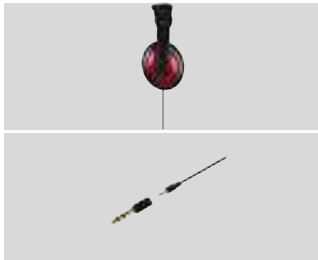

hama

"HK-3031" Over-Ear Stereo Headphones

Connection	3.5 mm Jack Plug / 6.35 mm Jack Plug
Design	Over-Ear
Material	Plastic
Sensitivity	113 dB/ mW
Cable Length	2 m
Speaker Diameter	40 mm
Frequency Range	20 Hz - 20 kHz
Impedance	32 Ω
Colour	Black / Red

- Gold-plated plug with low contact resistance for secure signal transmission
- Closed design that completely covers the ears for shielding out exterior noise
- Single-sided cable for comfortable wearing with no tangles
- Gold-plated adapter for connecting headphones to stereo systems, mixing boards, etc. with an 6.35 mm audio output
- Adjustable, padded headbands for increased carrying comfort

00093031		
20	SC