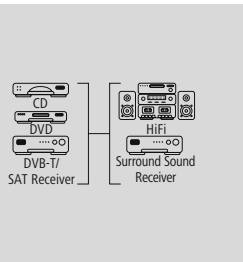

hama.

SAT Connecting Cable RCA Male Plug-RCA Male Plug, Digital Audio, 1.5 m

Quality	High Quality
Length	1.5 m
Colour	Black

- Impedance of 75 ohms for optimum transmission quality
- Gold-plated plug with low contact resistance for secure signal transmission
- digital audio in excellent quality
- made of OFC-copper

00047425		
6	BK