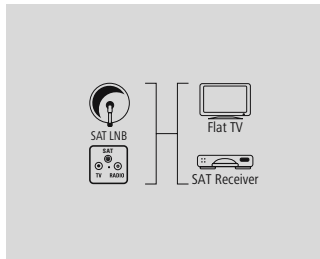

hama.

Flat Satellite Cable, F-plug - F-plug, 10 m

Quality	3 Stars
Screening Rate	85 dB
Length	10 m
Type of Shielding	Double Shielded
Colour	White

- Gold-plated plug with low contact resistance for secure signal transmission
- Double shielding for good reduction of electromagnetic interference
- Extremely flat cable for space-saving installation

00047531		
6	BK