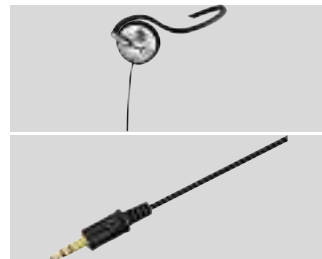

hama

"HK-220" Behind-Neck Stereo Headphones

Connection	3.5 mm Jack Plug
Design	Behind-Neck
Material	Plastic
Sensitivity	103 dB/ mW
Cable Length	1,2 m
Speaker Diameter	30 mm
Frequency Range	20 Hz - 20 kHz
Impedance	24 Ω
Colour	Silver

- Gold-plated plug with low contact resistance for secure signal transmission
- Super bass power for powerful bass
- Single-sided cable for comfortable wearing with no tangles
- Foam earpads for a comfortable fit
- The neckband provides a secure hold e.g. during sporting activities

00056220	
10	BK