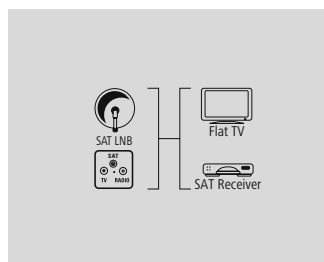

hama.

SAT Connection Cable, F-plug - F-plug, 0.75 m

Quality	1 Star
Screening Rate	75 dB
Length	0.75 m
Type of Shielding	Double Shielded
Colour	White

- Double shielding for good reduction of electromagnetic interference
- 6 mm cable with F-plugs
- With moulded plugs
- Outside diameter: 6.0 mm

00043025		
6	BK