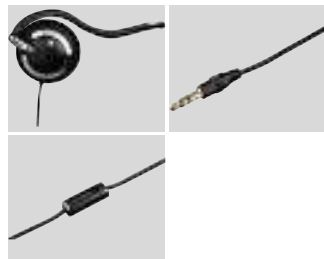

hama

"HK-3062" Behind Neck Stereo Headphones, with volume control

Connection	3.5 mm Jack Plug
Design	Behind-Neck
Material	Plastic
Sensitivity	105 dB/ mW
Cable Length	1,2 m
Speaker Diameter	30 mm
Frequency Range	20 Hz - 20 kHz
Impedance	24 Ω
Colour	Black

- Volume control for individual, continuous volume adjustment
- Single-sided cable for comfortable wearing with no tangles
- Gold-plated plug with low contact resistance for secure signal transmission
- Foam earpads for a comfortable fit
- The neckband provides a secure hold e.g. during sporting activities

00093062	
10	BK