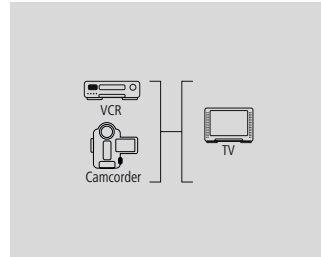

### Video Connecting Cable Scart Male Plug - 3 RCA Male Plugs, 1.5 m

Quality	1 Star
Length	1.5 m
Colour	Black

- Impedance of 75 ohms for optimum transmission quality
- For alternate recording to both ways with IN/OUT switch
- Straight cable