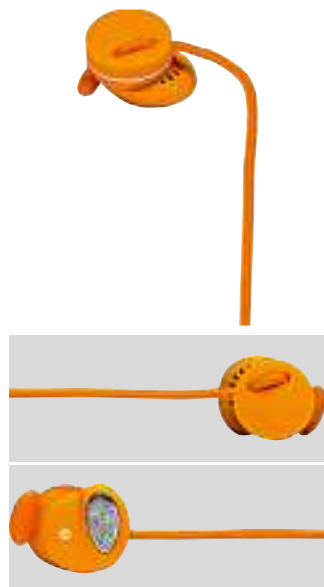

URBANEARS™

Headset "Medis "

Connection	3.5 mm Jack Plug
Design	Earphone
Material	Plastic
Sensitivity (Headphone)	115 dB/mW
Sensitivity (Microphone)	-41 dB +/- 2 dB
Cable Length	1,2 m
Speaker Diameter	15,4 mm
Frequency Range (Headphone)	20 Hz - 20 kHz
Impedance (Headphone)	32 Ω
Colour	Pumpkin

- Collection autumn/winter 2013
- EarClick construction for ultimate comfort and fit - this keeps the earphone in place
- Microphone and remote compatible with most devices using the unprotected 3.5 mm standard
- 3.5 mm stereo plug compatible with music players using this dimension
- 1.20 m tangle-resistant fabric and TPE cord with Kevlar inside
- Interchangeable pads in S, M, L and XL sizes

00119237		
6	SC