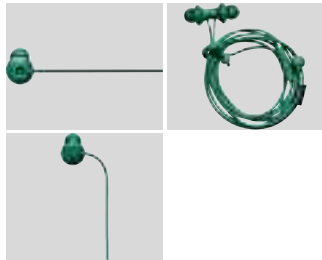

URBANEARS™

In-Ear-Stereo-Ohrhörer "Kransen"

Connection	3.5 mm Jack Plug
Design	In-Ear
Material	Metal / Plastic
Sensitivity (Headphone)	100 dB/mW
Sensitivity (Microphone)	-44 dB +/- 3 dB
Cable Length	1,2 m
Speaker Diameter	10 mm
Frequency Range (Headphone)	20 Hz - 20 kHz
Impedance (Headphone)	16 Ω
Colour	Clover

- Collection: autumn/winter 2013
- Snap construction: connect around your neck when not using Kransen
- CableLoop – wrap up your cable and fasten it in place
- Microphone and remote compatible with most devices using the unprotected 3.5 mm standard
- 3.5 mm stereo plug compatible with music players using this dimension
- 1.20 m tangle-resistant fabric and TPE cord with Kevlar inside
- Size adjustable with enclosed sleeves

00119269

7 SC