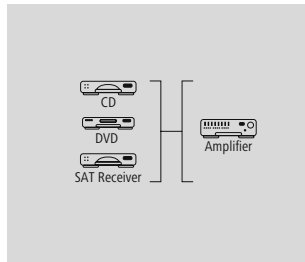

hama.

Connecting Cable RCA Plug - RCA Plug, digital, 1.5 m

Quality	High Quality
Length	1.5 m
Colour	Black

- 24 K gold-plated plug for improved contact quality and optimal signal transmission
- Double shielding for good reduction of electromagnetic interference
- Impedance of 75 ohms for optimum transmission quality
- RCA plug with metal body and new kink protection element
- High-quality, flexible cable material
- Outside diameter: 7 mm

00083115		
6	BK