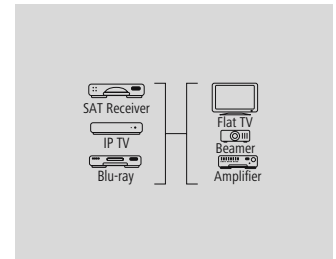

hama.

jklu

Quality	Standard
Data Transfer Rate	10,2 Gbit/s
Version	High Speed with Ethernet
Length	-
Max. Resolution	4k (4096 x 2160)
Colour	Grey

- Transmission of all digital video, audio and copy protection data and signals
- Gold-plated contacts for secure signal transmission thanks to low contact resistance
- For perfect, high-resolution full HD quality (4096 x 2160 pixels)
- Colour space: 30/36/48 bit
- Transmission of the following audio data: 8PCM, Dolby Digital, DTS, MPEG, DVD-Audio, SACD, Dolby Digital Plus, Ture HD, dts-HD
- Network functionality due to integrated Internet/Ethernet channel (HEC); network: 100 MB/s
- With integrated audio return channel (ARC)
- Transmission of the type of player via ACE (Automatic Content Enhancement)
- HDMI™ CEC support (Consumer Electronics Control)
- High speed transmission of up to 10.2 Gbit/s for all image and sound standards

3 m				00011972
			25	
1.5 m				00011971
			25	BA

█ = minimum order quantity
█ = novelty

BC = blister size
HT = hangtag
CB = packed in cardboard box

PO = polybag
BA = banderol

Size specifications:
W x D x H
(width x depth x height)