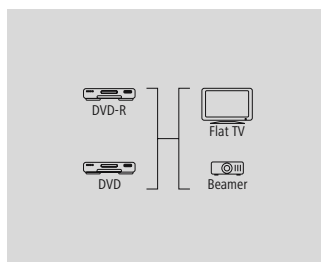

- Loudspeaker Cable
- Scart Cable
- USB Cable
- Jack Cable
- Jack RCA Cable
- Jack Connection Set
- ODT Cable
- RCA Cable
- RCA Scart Cable
- HDMI™ Cable
- HDMI™ DVI Cable

HDMI™ DVI Cable

Connecting Cable HDMI™ - DVI/D, 1.5 m

Quality	1 Star
Length	1.5 m
Max. Resolution	1080 p
Colour	Black

- HDMI cable for high-resolution HD-ready quality 1080 x 720 pixels
- HDMI™ is downward compatible to DVI as both use the EIA/CEA 861 protocol for controlling
- Transmission of digital video data and signals
- Absolutely digital (no D/A or A/D conversion)
- Uncompressed lossless transmission

			00056443
	6	BK	

= minimum order quantity
 = novelty

BC = blister size
HT = hangtag
CB = packed in cardboard box

PO = polybag
BA = banderol

Size specifications:
W x D x H
(width x depth x height)