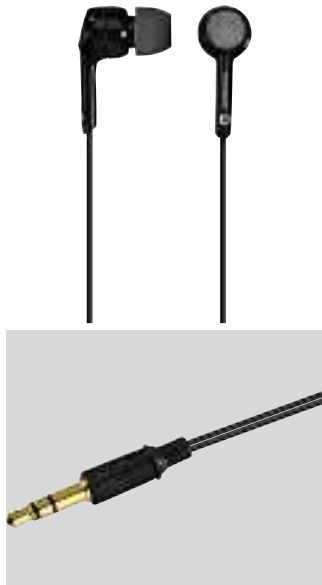

THOMSON

EAR3010 In-Ear Earphones

Connection	3.5 mm Jack Plug
Design	In-Ear
Material	Plastic
Sensitivity	95 dB/ mW
Cable Length	1,2 m
Speaker Diameter	9 mm
Frequency Range	20 Hz - 20 kHz
Impedance	16 Ω
Colour	Black

- Elastic silicone earbuds for optimum, comfortable fit
- Intense listening experience without disturbing background noise as the sound is directly directed into the auditory canal
- High-performance 9 mm membrane
- Gold-plated 3.5 mm jack plug

00131843		
10	BK