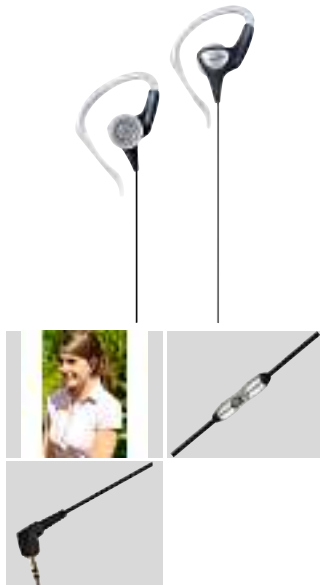

THOMSON

EAR5020 Sport Clip-On Headphones

Connection	3.5 mm Jack Plug
Design	Clip-On
Material	Plastic
Sensitivity	107 dB/ mW
Cable Length	1,2 m
Speaker Diameter	13 mm
Frequency Range	20 Hz - 20 kHz
Impedance	32 Ω
Colour	Black

- Elastic silicone sports band for an optimum, lightweight fit
- High-performance 13 mm mylar membrane
- Neodymium magnetic circuit for better sound
- Headphone cable with volume control
- Gold-plated 3.5 mm jack plug

00131837		
10	BK