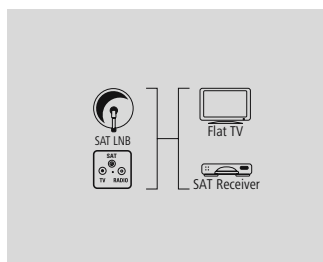

hama.

SAT Connection Cable, F-plug - F-plug, 1.5 m

Quality	1 Star
Screening Rate	75 dB
Length	1.5 m
Type of Shielding	Double Shielded
Colour	White

- Double shielding for good reduction of electromagnetic interference
- 6 mm cable with F-plugs
- With moulded plugs
- Outside diameter: 6.0 mm

00043026		
6	BK