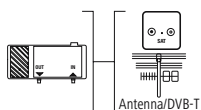

hama.

SAT Connecting Cable, F-plug - coax plug, 3 m

Quality	1 Star
Screening Rate	75 dB
Length	3 m
Type of Shielding	Double Shielded
Colour	White

- Double shielding for good reduction of electromagnetic interference
- With moulded plugs
- Outside diameter: 6.0 mm

hama.

Satellite Connection Cable, F-Plug - Coaxial Socket, 3 m

Quality	1 Star
Screening Rate	75 dB
Length	3 m
Type of Shielding	Double Shielded
Colour	White

- Double shielding for good reduction of electromagnetic interference
- With moulded plug

hama.

Satellite Connection Cable, F-Plug - Coaxial Socket, 1.5 m

Quality	1 Star
Screening Rate	75 dB
Length	1.5 m
Type of Shielding	Double Shielded
Colour	White

- Double shielding for good reduction of electromagnetic interference
- With moulded plug

hama.

Antenna Cable Coax Plug - Coax Socket, 1.5 m, 85 dB, white

Quality	1 Star
Screening Rate	85 dB
Length	1.5 m
Type of Shielding	Double Shielded
Colour	White

- Screening rate: 85 dB
- Colour: white
- Loose with banderol
- 25 pieces

ANTENNA

00042977

6 BK

00042987

6 BK

00042986

6 BK

00011904

25 BA

■ = minimum order quantity
■ = novelty

BC = blister size
HT = hangtag
CB = packed in cardboard box

PO = polybag
BA = banderol

Size specifications:
W x D x H
(width x depth x height)