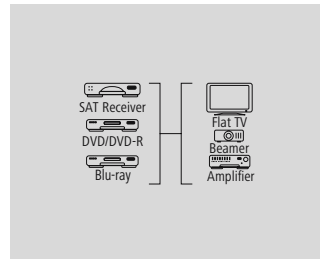

hama

HDMI-Kabel, High Speed, 3 Sterne, Stecker - Stecker, Ferritkerne, vergoldet

Quality	3 Stars
Data Transfer Rate	10,2 Gbit/s
Version	High Speed
Length	-
Max. Resolution	1080 p
Colour	Black

- HDMI™ cable for perfect high-resolution full HD quality, 1920 x 1080 pixels
- Gold-plated plug with low contact resistance for secure signal transmission
- Ferrite core for decimating remaining interference and for a good signal transmission
- 3D transmission due to extended bandwidth
- Return of the audio signal without additional audio cable (ODT, RCA etc.)
- Colour resolution: 30/36/48 bits
- Transmission of lossless audio data: uncompressed (Dolby Digital and DTS), compressed (DolbyTrueHD and DTS-HD)
- With filter, thus ideal for 100 Hz devices, flat screens and highly sensitive tuners
- High-speed transmission of up to 10.2 Gbit/s for all image and sound standards
- Extended colour space

1.5 m				00047528
		6	BK	
0.75 m				00047527
		6	BK