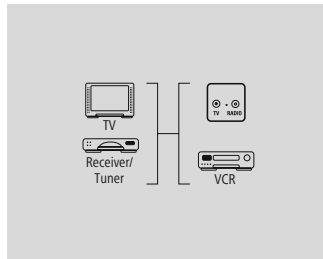

hama.

Antennen-Kabel, Koax-Stecker - Koax-Kupplung, 75 dB, mit Filter, schwarz

Quality	1 Star
Screening Rate	75 dB
Length	-
Type of Shielding	Double Shielded
Colour	Black

- Double shielded (CU braiding + extra strong double-sided aluminium foil)
- With filter, thus ideal for 100 Hz TV sets, flat screens and highly sensitive tuners
- Suitable for digital applications/ cable TV

5 m	00029346
25	
3 m	00029345
1.5 m	00029344
25	BA