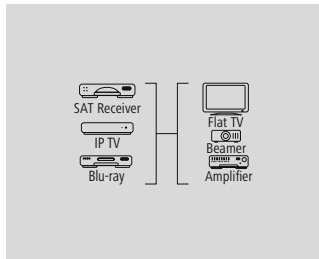

hama

HDMI-Kabel, High Speed, 1Stern, Ethernet

Quality	1 Star
Data Transfer Rate	10,2 Gbit/s
Version	High Speed with Ethernet
Length	-
Max. Resolution	4k (4096 x 2160)
Colour	Black

- Integrated channel for transmitting network data with up to 100 Mbit/s
- 3D transmission due to extended bandwidth
- Return of the audio signal without additional audio cable (ODT, RCA etc.)
- Fully shielded audio and video lines for optimum reduction of electromagnetic interference
- Fully shielded audio and video lines for optimum reduction of electromagnetic interference
- For perfect, high-resolution full HD quality (4096 x 2160 pixels)
- Image resolution: 3840 x 2160 - 24 Hz/25 Hz/30 Hz, 4096 x 2160 - 24 Hz
- Colour space: 30/36/48 bits
- Transmission of the following audio data: 8PCM, Dolby Digital, DTS, MPEG, DVD-Audio, SACD, Dolby Digital Plugs, Ture HD, dts-HD
- Network functionality due to integrated Internet/Ethernet channel (HEC); network: 100 MB/s
- With integrated audio return channel (ARC)

3 m	6 BK	00083260
1.5 m	6 BK	00083259