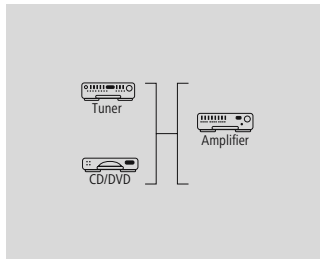

hama

**Cinch-Kabel, Audio, analog,
2 Cinch-Stecker - 2 Cinch-Stecker**

Quality	Standard
Length	-
Colour	Black

10 m	00030469	
	25	
5 m	00030468	
2.5 m	00030457	
	25	
1.5 m	00011946	
1,2 m	00011947	
	25	BA

= minimum order quantity
 = novelty

BC = blister size
HT = hangtag
CB = packed in cardboard box

PO = polybag
BA = banderol

Size specifications:
W x D x H
(width x depth x height)