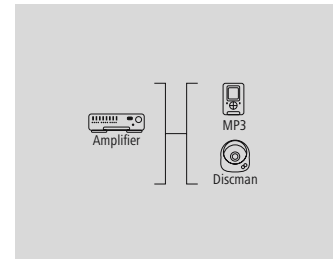

hama.

Audio Connecting Cable 2 RCA Male Plugs - 3.5 mm Male Plug Stereo, 2 m

Quality	1 Star
Length	2 m
Colour	Black

00043333		
	6	BK

= minimum order quantity
 = novelty

BC = blister size
HT = hangtag
CB = packed in cardboard box

PO = polybag
BA = banderol

Size specifications:
W x D x H
(width x depth x height)