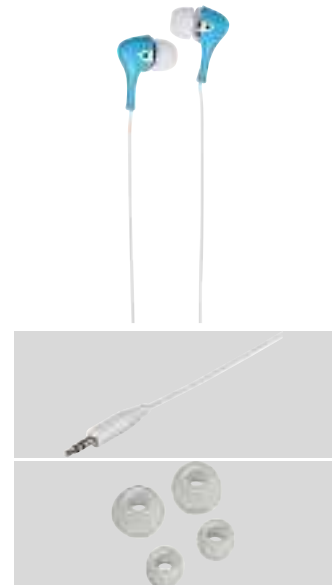

THOMSON

HED142bu Micro-/MP3-Earphone, blue

Connection	3.5 mm Jack Plug
Design	In-Ear
Material	Plastic
Sensitivity	90 dB/ mW
Cable Length	1,2 m
Speaker Diameter	9 mm
Frequency Range	20 Hz - 20 kHz
Impedance	16 Ω
Colour	Blue

- Powerful bass response
- High-performance 9 mm membrane
- Special, ergonomic shape, made of pleasant soft material
- 3 interchangeable, elastic silicone earpads for optimum, comfortable fit

00131878		
20	BK	

■ = minimum order quantity
■ = novelty

BC = blister size
HT = hangtag
CB = packed in cardboard box

PO = polybag
BA = banderol

Size specifications:
W x D x H
(width x depth x height)