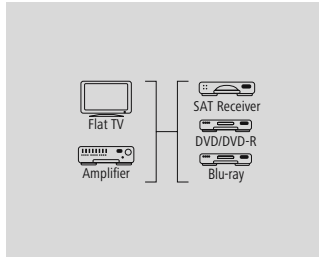

Cables

AV CABLES & ADAPTERS

hama.

HDMI-Kabel, High Speed, Ferritkerne

Quality	High Quality
Data Transfer Rate	10,2 Gbit/s
Version	High Speed with Ethernet
Length	-
Max. Resolution	4k (4096 x 2160)
Colour	Black

- Gold-plated plug with low contact resistance for secure signal transmission
- HDMI™ cable for perfect, high-resolution ultra HD cinema quality 4096x2160 (4K) pixels
- Integrated channel for transmitting network data with up to 100 Mbit/s
- Return of the audio signal without additional audio cable (ODT, RCA etc.)
- High-speed transfer of up to 10.2 Gbit/s for all image and sound standards
- Transmission of all digital video, audio and copy protection data and signals
- Colour space: 30/36/48 bit
- Transmission of the following audio data: 8PCM, Dolby Digital, DTS, MPEG, DVD-Audio, SACD, Dolby Digital Plus, Ture HD, dts-HD
- Transmission of the type of player via ACE (Automatic Content Enhancement)
- HDMI™ CEC support (Consumer Electronics Control)
- For fully digital audio/video connections

3 m				00011962
		25		
1.5 m				00011961
		25	BA