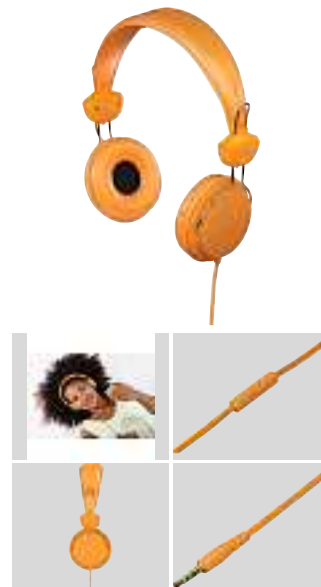

hama

abc

Connection	3.5 mm Jack Plug
Design	On-Ear
Material	Metal / Plastic
Sensitivity (Headphone)	102 dB/mW
Sensitivity (Microphone)	-42 dB +/-3 dB
Cable Length	1.5 m
Speaker Diameter	40 mm
Frequency Range (Headphone)	20 Hz - 20 kHz
Impedance (Headphone)	32 Ω
Colour	-

- Integrated phone function with call answer button and microphone for smartphones
- Single-sided cable for comfortable wearing with no tangles
- Flexible headband for optimum comfort
- Gold-plated plug with low contact resistance for secure signal transmission
- Torsion-free nylon cable prevents the formation of knots
- Call management functions as far as supported by the telephone (call answer/end, activation of voice dialling)
- Remote functions play/pause/title forward/title back as far as supported by the telephone

Orange	00122668
Blue	00122666
Red	00122667
Green	00122665
20	SC

█ = minimum order quantity
█ = novelty

BC = blister size
HT = hangtag
CB = packed in cardboard box

PO = polybag
BA = banderol

Size specifications:
W x D x H
(width x depth x height)