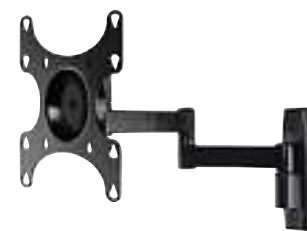

SANUS

MF215-B2 "Full Motion" LCD Mount, 3 hinges, VESA 200x200

Quality	n/s
Pivoting Range	180 °
Rotation	360 °
Tilt +/-	15 / 15 °
Maximum Load Capacity	27,2 kg
VESA (from-to)	75x75 - 200x200
Recommended Screen Size	33 - 99 cm (13" - 39")
Variant	Fullmotion

- Virtual Axis 3D™: lets you tilt and swivel your TV in every direction possible with the touch of a finger

		00084053	
	4	SC	

TV/HIFI