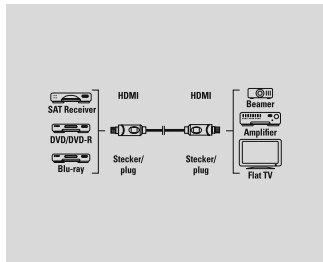

Cables

AV CABLES & ADAPTERS

hama.

High Speed HDMI™ Cable, plug - plug, metal, fabric, Ethernet, 1.5 m

Quality	High Quality
Data Transfer Rate	10,2 Gbit/s
Version	High Speed with Ethernet
Length	1.5 m
Max. Resolution	4k (4096 x 2160)
Colour	Silver

- For fully digital audio/video connections
- Transmission of all digital video, audio and copy protection data and signals
- With sturdy mesh cover (made of fine fabric)
- Gold-plated contacts with low contact resistance for secure signal transition
- Fully shielded plugs with metal grip
- Network functionality due to integrated internet/Ethernet channel (HEC); network 100 MB/s
- With integrated audio return channel (ARC)
- Transmission of the type of player via ACE (Automatic Content Enhancement)
- HDMI™ CEC support (Consumer Electronics Control)

00056563		
6	BK