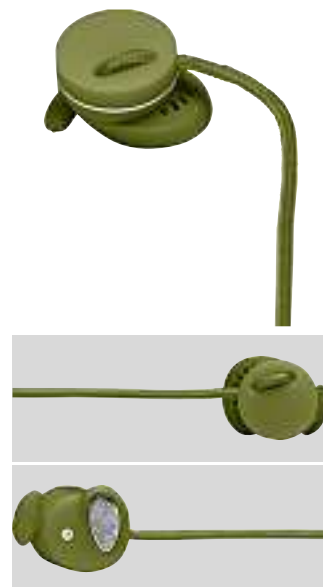

URBANEARS™

Headset "Medis "

Connection	3.5 mm Jack Plug
Design	Earphone
Material	Plastic
Sensitivity (Headphone)	115 dB/mW
Sensitivity (Microphone)	-41 dB +/- 2 dB
Cable Length	1,2 m
Speaker Diameter	15,4 mm
Frequency Range (Headphone)	20 Hz - 20 kHz
Impedance (Headphone)	32 Ω
Colour	Olive

- Collection spring/summer 2013
- EarClick construction for ultimate comfort and fit - this keeps the earphone in place
- Microphone and remote compatible with most devices using the unprotected 3.5 mm standard
- 3.5 mm stereo plug compatible with music players using this dimension
- 1.20 m tangle-resistant fabric and TPE cord with Kevlar inside
- Interchangeable pads in S, M, L and XL sizes

00119240		
6	SC	

■ = minimum order quantity
■ = novelty

BC = blister size
HT = hangtag
CB = packed in cardboard box

PO = polybag
BA = banderol

Size specifications:
W x D x H
(width x depth x height)