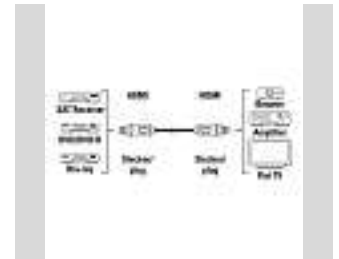

hama

High Speed HDMI™ Cable, plug - plug, metal, fabric, Ethernet, 5.0 m

Quality	High Quality
Data Transfer Rate	10,2 Gbit/s
Version	High Speed with Ethernet
Length	5 m
Max. Resolution	4k (4096 x 2160)
Colour	Silver

- 3D transmission due to extended bandwidth
- Gold-plated plug with low contact resistance for secure signal transmission
- Integrated channel for transmitting network data with up to 100 Mbit/s
- Return of the audio signal without additional audio cable (ODT, RCA etc.)
- High speed transmission of up to 10.2 Gbit/s for all image and sound standards with a bandwidth of 340 MHz and more
- Elegant and flexible woven jacket for additional kink protection
- For fully digital audio/video connections
- Transmission of all digital video, audio and copy protection data and signals
- Fully shielded plugs with a metal grip
- Transmission of the type of player via ACE (Automatic Content Enhancement)
- HDMI™ CEC support (Consumer Electronics Control)

5 m	6 BK	00056569

■ = minimum order quantity
■ = novelty

BC = blister size
HT = hangtag
CB = packed in cardboard box

PO = polybag
BA = banderol

Size specifications:
W x D x H
(width x depth x height)