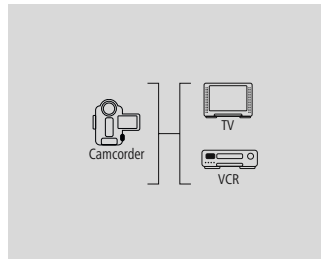

AV CABLES & ADAPTERS

- Loudspeaker Cable
- Scart Cable
- USB Cable
- Jack Cable
- Jack RCA Cable
- Jack Connection Set
- ODT Cable
- RCA Cable
- RCA Scart Cable
- HDMI™ Cable
- HDMI™ DVI Cable

Jack RCA Cable

hama.

Video Connection Cable, 4-pin 3.5 mm Jack Plug-3 RCA (phono) Plugs, 1.5m

Quality	1 Star
Length	1.5 m
Colour	Black

- For digital cameras with 4-pin socket

00043119		
	6	BK