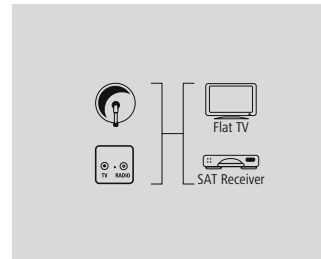

hama.

Satellite Connection Cable, F-Plug - F-Plug, 7.5 m, white

Quality	3 Stars
Screening Rate	85 dB
Length	7,5 m
Type of Shielding	Double Shielded
Colour	White

- Double shielding for good reduction of electromagnetic interference

00047433		
16	BK