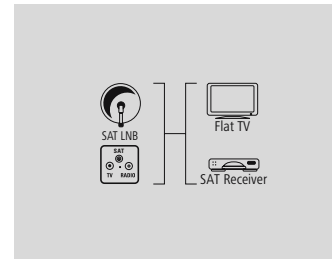

hama.

SAT Connection Cable, F-plug - F-plug, 5 m

Quality	1 Star
Screening Rate	75 dB
Length	5 m
Type of Shielding	Double Shielded
Colour	White

- Double shielding for good reduction of electromagnetic interference
- 6 mm cable with F-plugs
- With moulded plugs
- Outside diameter: 6.0 mm

00043028		
6	BK