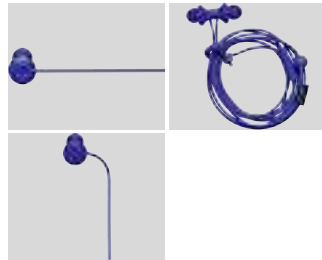

URBANEARS™

In-Ear-Stereo-Ohrhörer "Kransen"

Connection	3.5 mm Jack Plug
Design	In-Ear
Material	Metal / Plastic
Sensitivity (Headphone)	100 dB/mW
Sensitivity (Microphone)	-44 dB +/- 3 dB
Cable Length	1,2 m
Speaker Diameter	10 mm
Frequency Range (Headphone)	20 Hz - 20 kHz
Impedance (Headphone)	16 Ω
Colour	Cobalt Blue

- Collection spring/summer 2014
- Snap construction: connect around your neck when not using Kransen
- CableLoop – wrap up your cable and fasten it in place
- Microphone and remote compatible with most devices using the unprotected 3.5 mm standard
- 3.5 mm stereo plug compatible with music players using this dimension
- 1.20 m tangle-resistant fabric and TPE cord with Kevlar inside
- Size adjustable with enclosed sleeves

00119270

7 SC