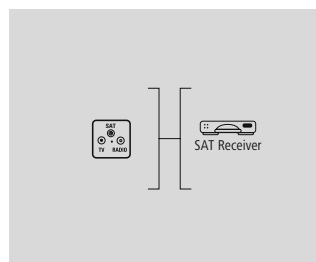

hama.

SAT Connecting Cable, F-plug - coax plug, 3 m

Quality	1 Star
Screening Rate	75 dB
Length	3 m
Type of Shielding	Double Shielded
Colour	White

- Double shielding for good reduction of electromagnetic interference
- With moulded plugs
- Outside diameter: 6.0 mm

hama.

Satellite Connection Cable, F-Plug - Coaxial Socket, 3 m

Quality	1 Star
Screening Rate	75 dB
Length	3 m
Type of Shielding	Double Shielded
Colour	White

- Double shielding for good reduction of electromagnetic interference
- With moulded plug

hama.

Satellite Connection Cable, F-Plug - Coaxial Socket, 1.5 m

Quality	1 Star
Screening Rate	75 dB
Length	1.5 m
Type of Shielding	Double Shielded
Colour	White

- Double shielding for good reduction of electromagnetic interference
- With moulded plug

hama.

Antenna Cable Coax Plug - Coax Socket, 1.5 m, 85 dB, white

Quality	1 Star
Screening Rate	85 dB
Length	1.5 m
Type of Shielding	Double Shielded
Colour	White

- Screening rate: 85 dB
- Colour: white
- Loose with banderol
- 25 pieces

ANTENNA

00042977

6 BK

00042987

6 BK

00042986

6 BK

00011904

25 BA

■ = minimum order quantity
■ = novelty

BC = blister size
HT = hangtag
CB = packed in cardboard box

PO = polybag
BA = banderol

Size specifications:
W x D x H
(width x depth x height)