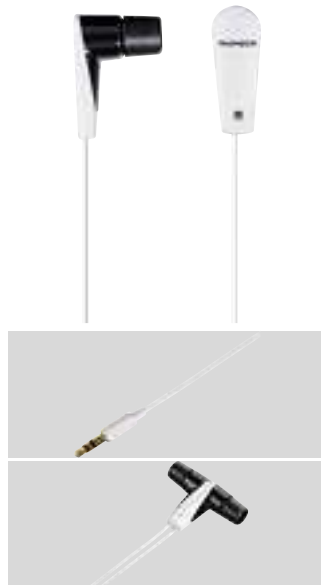

THOMSON

EAR3122W/BK Stereo Earphones, magnetic clip

Connection	3.5 mm Jack Plug
Design	In-Ear
Material	Plastic
Sensitivity	102 dB/ mW
Cable Length	1,2 m
Speaker Diameter	9 mm
Frequency Range	20 Hz - 20 kHz
Impedance	16 Ω
Colour	Black / White

- For an intense listening experience without exterior noise, the sound is directly directed into your ear canal
- Elastic silicone ear pads for optimum, comfortable fit
- Interchangeable ear pads in the sizes S, M and L
- High-power 9 mm speakers
- Convenient magnetic clip on the back of the earphones for proper storage

00131868		
10	BK