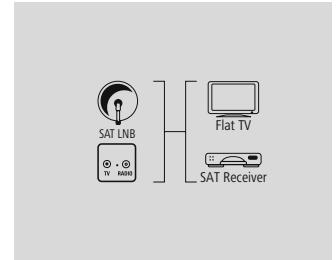

hama

**Satellite Connection Cable,
F-plug - F-plug, 100 dB, 1.5 m**

Quality	5 Stars
Screening Rate	100 dB
Length	1.5 m
Type of Shielding	Triple Shielded
Colour	Silver

- 24 K gold-plated plug for improved contact quality and optimal signal transmission
- Ferrite core for decimating remaining interference and for a good signal transmission
- Triple-shielding for very good reduction of electromagnetic interference

			00078740
	6	BK