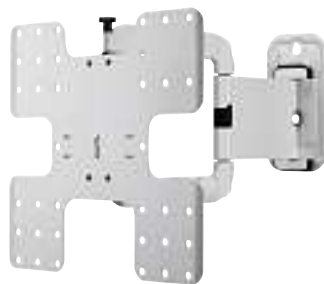

SANUS

"VMF322" TV Wall Mount, full motion, super slim, white, VESA 400x400

Quality	n/s
Pivoting Range	180 °
Rotation	6 °
Tilt +/-	0 / 10 °
Maximum Load Capacity	27,22 kg
VESA (from-to)	200x200 - 400x400
Recommended Screen Size	66 – 119 cm (26" - 47")
Variant	Fullmotion

- Lateral shift allows the TV to slide left and right on the wall plate

		00108783	
	3	SC