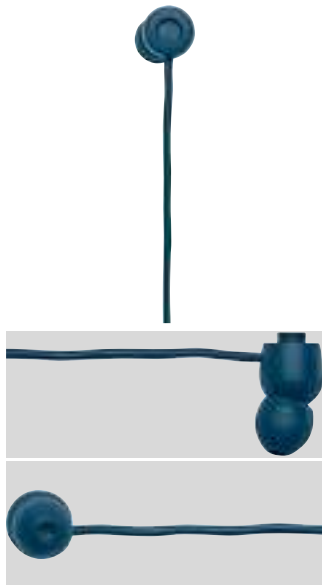

URBANEARS™

Headset "Bagis "

Connection	3.5 mm Jack Plug
Design	In-Ear
Material	Plastic
Sensitivity (Headphone)	107 dB/mW
Sensitivity (Microphone)	-41 dB +/- 2 dB
Cable Length	1,2 m
Speaker Diameter	9 mm
Frequency Range (Headphone)	20 Hz - 20 kHz
Impedance (Headphone)	16 Ω
Colour	Indigo Blue

- Collection spring/summer 2014
- Snap construction: connect around your neck when not using the Bagis
- Microphone and remote compatible with most devices using the unprotected 3.5 mm standard
- 3.5 mm stereo plug compatible with music players using this dimension
- 1.20 m tangle-resistant fabric and TPE cord with Kevlar inside
- Size adjustable with enclosed sleeves

00119204		
9	SC