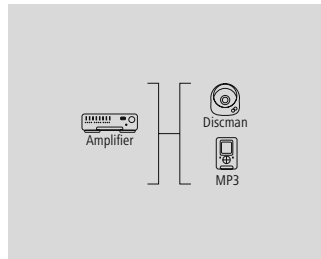

hama.

Audio Cable, 3.5 mm jack plug - 2 RCA plugs, 5 m

Quality	Standard
Length	5 m
Colour	Black

00030456		
25	BA