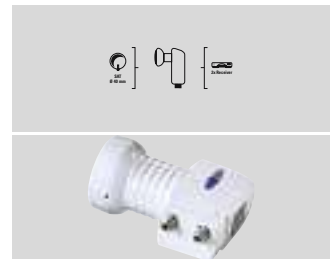

hama

Universal Twin LNB "Lypsi"

Feed Horn Diameter	40 mm
Amplification (typically)	55 dB
Input Frequency Range	10,7 - 12,75 Ghz
Noise Factor (typically)	0,3 dB
Oscillator Frequency	10,6 GHz (L2) / 9,75 GHz (L1)
Output Frequency Range	1100-2150 MHz / 950-2050 MHz
Power Consumption (typical)	180 mA
Switch horizontal/vertical	13V / 18V
Colour	White

- For connecting two digital receivers
- Ideal for HDTV
- Suitable for 3D TVs
- 14/18V: vertical/horizontal switching
- 22 kHz switching between low and high band
- Incl. protection housing

00040234
10 SC

00040236
10 SC

00047496
6 BK

00047495
6 BK