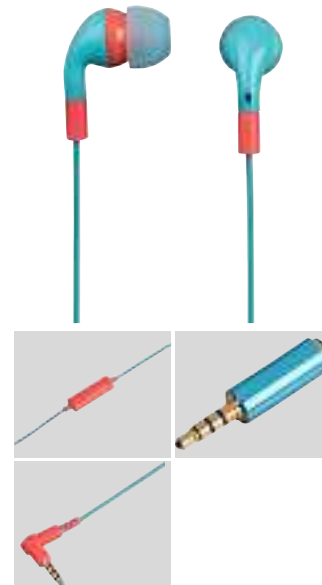

hama

"Flip Flop" In-Ear Stereo Earphones, ocean/coral

Connection	3.5 mm Jack Plug
Design	In-Ear
Material	Plastic
Sensitivity (Headphone)	102 dB/mW
Sensitivity (Microphone)	-42 dB +/-3 dB
Cable Length	1.5 m
Speaker Diameter	10 mm
Frequency Range (Headphone)	20 Hz - 20 kHz
Impedance (Headphone)	32 Ω
Colour	Coral / Ocean Blue

- Compatible with all standard smartphones thanks to the smartphone adapter
- Integrated phone function with call answer button and microphone for smartphones
- Passive noise protection for shielding out exterior noise
- Gold-plated plug with low contact resistance for secure signal transmission
- Silicone ear pads in various sizes for a comfortable fit
- Also ideal for MP3 players
- Call management functions as far as supported by the telephone (call answer/end, activation of voice dialling)
- Remote functions play/pause/title forward/title back if supported by the telephone

	00122652
	10 BK

MOBILE ENTERTAINMENT