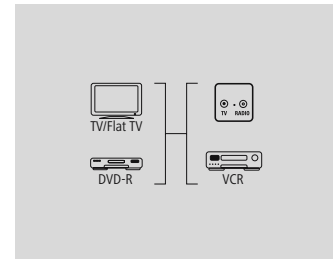

hama.

zukfjo

Quality	3 Stars
Screening Rate	90 dB
Length	-
Type of Shielding	Double Shielded
Colour	White

- Double shielding for good reduction of electromagnetic interference
- Ferrite core for decimating remaining interference and for a good signal transmission
- With filter, thus ideal for 100 Hz devices, flat screens and highly sensitive tuners

20 m				00043586
	16	BK		
10 m				00043560
	6	BK		
5 m				00043570
	6	BK		
3 m				00043569
	6	BK		
1.5 m				00043568
	6	BK