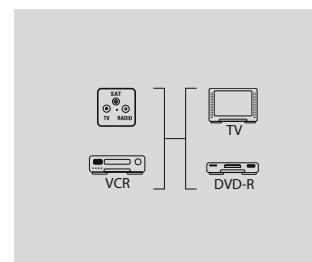

hama.

SAT Connecting Cable, F-plug - coax plug, 3 m

Quality	1 Star
Screening Rate	75 dB
Length	3 m
Type of Shielding	Double Shielded
Colour	White

- Double shielding for good reduction of electromagnetic interference
- With moulded plugs
- Outside diameter: 6.0 mm

hama.

Satellite Connection Cable, F-Plug - Coaxial Socket, 3 m

Quality	1 Star
Screening Rate	75 dB
Length	3 m
Type of Shielding	Double Shielded
Colour	White

- Double shielding for good reduction of electromagnetic interference
- With moulded plug

hama.

Satellite Connection Cable, F-Plug - Coaxial Socket, 1.5 m

Quality	1 Star
Screening Rate	75 dB
Length	1.5 m
Type of Shielding	Double Shielded
Colour	White

- Double shielding for good reduction of electromagnetic interference
- With moulded plug

hama.

Antenna Cable Coax Plug - Coax Socket, 1.5 m, 85 dB, white

Quality	1 Star
Screening Rate	85 dB
Length	1.5 m
Type of Shielding	Double Shielded
Colour	White

- Screening rate: 85 dB
- Colour: white
- Loose with banderol
- 25 pieces

ANTENNA

00042977

6 BK

00042987

6 BK

00042986

6 BK

00011904

25 BA

■ = minimum order quantity
■ = novelty

BC = blister size
HT = hangtag
CB = packed in cardboard box

PO = polybag
BA = banderol

Size specifications:
W x D x H
(width x depth x height)