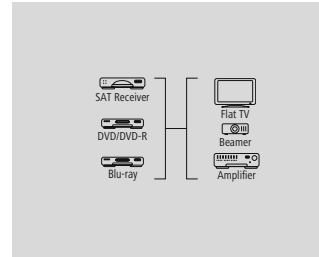

hama.

eiaü

Quality	High Quality
Data Transfer Rate	18 Gbit/s
Version	High Speed with Ethernet
Length	-
Max. Resolution	4k (4096 x 2160)
Colour	Black

- High-speed transfer of up to 10.2 Gbit/s for all image and sound standards
- HDMI™ cable for perfect, high-resolution ultra HD cinema quality 4096x2160 (4K) pixels
- Gold-plated plug with low contact resistance for secure signal transmission
- Return of the audio signal without additional audio cable (ODT, RCA etc.)
- Integrated channel for transmitting network data with up to 100 Mbit/s
- 3D transmission due to extended bandwidth
- Fully shielded audio and video lines for optimum reduction of electromagnetic interference
- Image resolution: 3840 x 2160 - 24 Hz/25 Hz/30 Hz, 4096 x 2160 - 24 Hz
- Colour space: 30/36/48 bits
- Transmission of the following audio data: 8PCM, Dolby Digital, DTS, MPEG, DVD-Audio, SACD, Dolby Digital Plus, Ture HD, dts-HD
- Transmission of the type of player via ACE (Automatic Content Enhancement)

3 m				00083178
		6	BK	
1.5 m				00083177
		6	BK