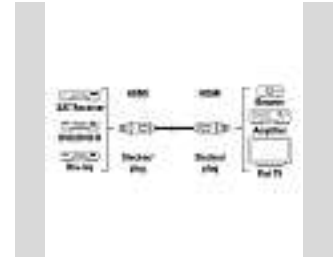

hama.

High Speed HDMI™ Cable, plug - plug, metal, fabric, Ethernet, 3.0 m

Quality	High Quality
Data Transfer Rate	10,2 Gbit/s
Version	High Speed with Ethernet
Length	3 m
Max. Resolution	4k (4096 x 2160)
Colour	Silver

- 3D transmission due to extended bandwidth
- Gold-plated plug with low contact resistance for secure signal transmission
- Integrated channel for transmitting network data with up to 100 Mbit/s
- Return of the audio signal without additional audio cable (ODT, RCA etc.)
- High speed transmission of up to 10.2 Gbit/s for all image and sound standards with a bandwidth of 340 MHz and more
- Elegant and flexible woven jacket for additional kink protection
- For fully digital audio/video connections
- Transmission of all digital video, audio and copy protection data and signals
- Fully shielded plugs with a metal grip
- Transmission of the type of player via ACE (Automatic Content Enhancement)
- HDMI™ CEC support (Consumer Electronics Control)

				00056568
		6	BK