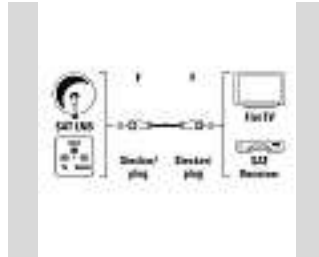

Cables

SAT TECHNOLOGY

hama.

SAT Connection Cable, F plug - F plug, 3 m, 85 dB, white

Quality	Standard
Screening Rate	85 dB
Length	3 m
Type of Shielding	Double Shielded
Colour	White

- Double shielded (braiding + aluminium foil)

00011926		
25	BA	

hama.

SAT Connection Cable, F plug - F plug, 1.5 m, 85 dB, white

Quality	Standard
Screening Rate	85 dB
Length	1.5 m
Type of Shielding	Double Shielded
Colour	White

- Double shielded (braiding + aluminium foil)

00011925		
25	BA	

hama.

SAT Connection Cable, F-plug - F-plug, 1.5 m

Quality	Standard
Screening Rate	75 dB
Length	1.5 m
Type of Shielding	Double Shielded
Colour	White

- Double shielded (braiding + aluminium foil)

00011899		
25	SC