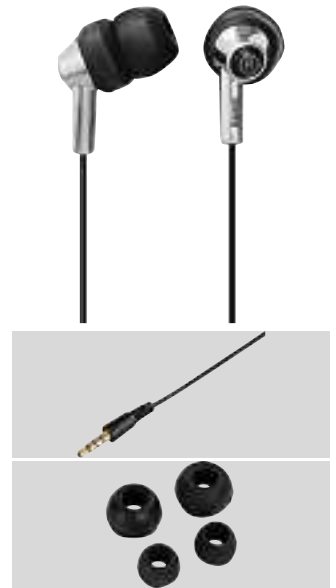

hama

"HK-3000" In-Ear Stereo Earphones, black

Connection	3.5 mm Jack Plug
Design	In-Ear
Material	Plastic
Sensitivity	99 dB/ mW
Cable Length	1,2 m
Speaker Diameter	10 mm
Frequency Range	20 Hz - 20 kHz
Impedance	32 Ω
Colour	Black / Silver

- Passive noise protection for shielding out exterior noise
- Super bass power for powerful bass
- Gold-plated plug with low contact resistance for secure signal transmission
- Silicone ear pads in various sizes for a comfortable fit

00093000

10 BK

TV/HIFI