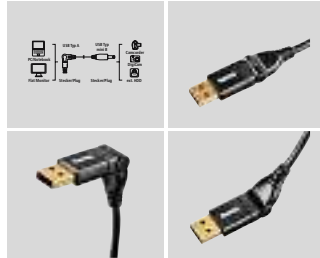

- Loudspeaker Cable
- Scart Cable
- USB Cable
- Jack Cable
- Jack RCA Cable
- Jack Connection Set
- ODT Cable
- RCA Cable
- RCA Scart Cable
- HDMI™ Cable
- HDMI™ DVI Cable

USB Cable

USB Cable, type A plug - type B (mini) plug, rotation, 2.0 m

Quality	High Quality
USB Standard	USB 2.0
Length	2 m
Max. Data Transfer Rate	480 MBit/s
Colour	Black

- Gold-plated plug with low contact resistance for secure signal transmission
- Double shielding for good reduction of electromagnetic interference
- Plug can be swivelled up to 180° with 180° joint, ideal for connections in the smallest of spaces
- Solves space problems behind flat monitors and prevents kinked cables
- Swivel range: 360° (in all directions)
- Sturdy plugs and moulded strain reliefs
- High-speed USB 2.0 data transfer rates of up to 480 Mbit/s
- Suitable and tested for USB 2.0, backward compatible with USB 1.1

00083174		
6	BK