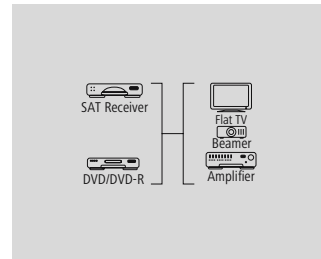

hama.

HDMI-Kabel, High Speed, Stecker-Stecker, vergoldet, 1.5 m

Quality	Standard
Data Transfer Rate	10,2 Gbit/s
Version	High Speed with Ethernet
Length	-
Max. Resolution	4k (4096 x 2160)
Colour	Black

- Transmission of all digital video, audio and copy protection data and signals
- Gold-plated plugs with low contact resistance for secure signal transmission
- For perfect, high-resolution full HD quality (4096 x 2160 pixels)
- Colour space: 30/36/48 bit
- Transmission of the following audio data: 8PCM, Dolby Digital, DTS, MPEG, DVD-Audio, SACD, Dolby Digital Plus, Ture HD, dts-HD
- Network functionality thanks to integrated Internet/Ethernet channel (HEC); network 100 MB/s
- With integrated audio return channel (ARC)
- Transmission of the type of player via ACE (Automatic Content Enhancement)
- HDMI™ CEC support (Consumer Electronics Control)
- High speed transmission of up to 10.2 Gbit/s for all image and sound standards

3 m				00011965
			25	
1.5 m				00011964
			25	BA