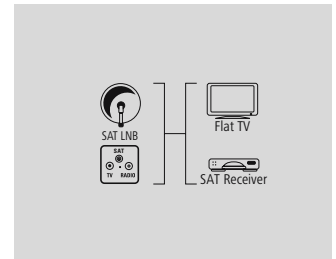

hama.

SAT Connection Cable, F-plug - F-plug, 3 m

Quality	1 Star
Screening Rate	75 dB
Length	3 m
Type of Shielding	Double Shielded
Colour	White

- Double shielding for good reduction of electromagnetic interference
- 6 mm cable with F-plugs
- With moulded plugs
- Outside diameter: 6.0 mm

00043027		
6	BK	

SAT TECHNOLOGY