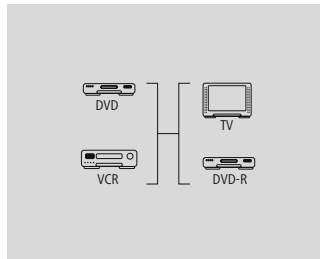

hama.

Cinch-Kabel, Composite, 1 Stern

Quality	1 Star
Length	2 m
Colour	Black

- Impedance of 75 ohms for optimum transmission quality
- E.g. for LCD projectors

00043134		
6	BK