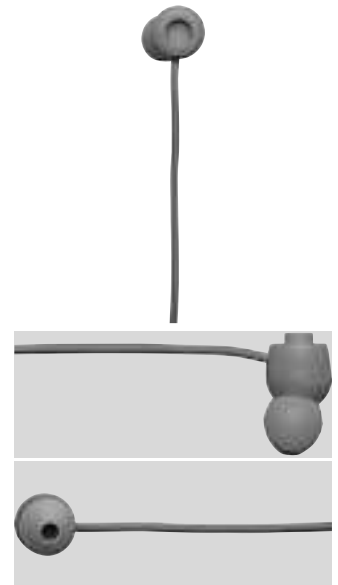

URBANEARS™

Headset "Bagis "

Connection	3.5 mm Jack Plug
Design	In-Ear
Material	Plastic
Sensitivity (Headphone)	107 dB/mW
Sensitivity (Microphone)	-41 dB +/- 2 dB
Cable Length	1,2 m
Speaker Diameter	9 mm
Frequency Range (Headphone)	20 Hz - 20 kHz
Impedance (Headphone)	16 Ω
Colour	Dark Grey

- Collection spring/summer 2014
- Snap construction: connect around your neck when not using the Bagis
- Microphone and remote compatible with most devices using the unprotected 3.5 mm standard
- 3.5 mm stereo plug compatible with music players using this dimension
- 1.20 m tangle-resistant fabric and TPE cord with Kevlar inside
- Size adjustable with enclosed sleeves

00119202		
9	SC	

= minimum order quantity
 = novelty

BC = blister size
HT = hangtag
CB = packed in cardboard box

PO = polybag
BA = banderol

Size specifications:
W x D x H
(width x depth x height)