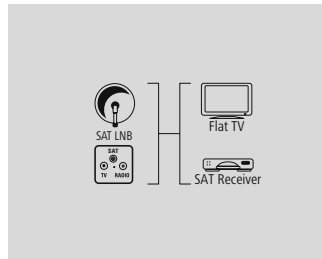

hama.

SAT Connection Cable, F-plug - F-plug, 10 m

Quality	1 Star
Screening Rate	75 dB
Length	10 m
Type of Shielding	Double Shielded
Colour	White

- Double shielding for good reduction of electromagnetic interference
- 6 mm cable with F-plugs
- With moulded plugs
- Outside diameter: 6.0 mm

00043039		
16	BK