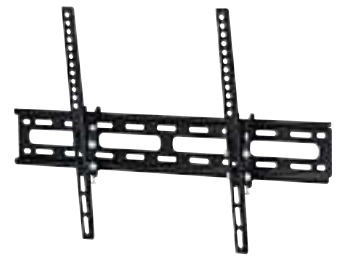

hama.

MOTION TV Wall Bracket, 1 star, XL, 165 cm (65''), black

Quality	1 Star
Pivoting Range	0 °
Rotation	0 °
Tilt +/-	5 / 15 °
Maximum Load Capacity	35 kg
VESA (from-to)	50x50 - 600x400
Recommended Screen Size	94 - 165 cm (37" - 65")
Variant	Motion

- Easy-Fix system for simple and fully adjustable orientation of your TV

		00108717
	6	SC