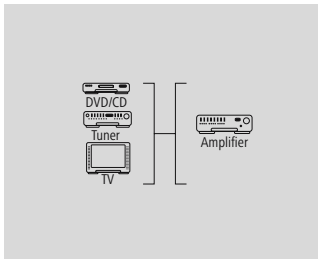

hama.

Cinch-Kabel, Audio, analog, 3 Sterne, 2 Cinch - 2 Cinch, vergoldet

Quality	3 Stars
Length	-
Colour	Silver

- Gold-plated plug with low contact resistance for secure signal transmission
- Double shielding for good reduction of electromagnetic interference
- 2-coloured plugs
- Silver cable sheath

3 m				00078702
		6	BK	
1.5 m				00078701
		6	BK