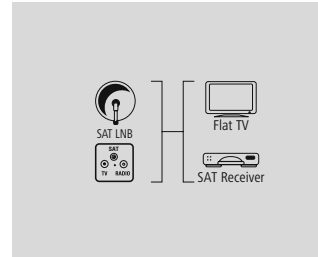

00011899		
25	SC	

Antenna Cable  
SAT Receiver Connection  
Set