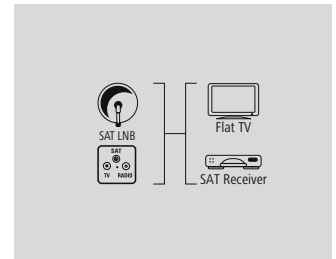

hama.

Satellite Connection Cable, F-plug - F-plug, 95 dB, 5.0 m

Quality	3 Stars
Screening Rate	95 dB
Length	5 m
Type of Shielding	Double Shielded
Colour	White

- Ferrite core for decimating remaining interference and for a good signal transmission
- Double shielding for good reduction of electromagnetic interference
- Gold-plated plug with low contact resistance for secure signal transmission
- Elegant and flexible woven jacket for additional kink protection

00078757		
6	BK	

SAT TECHNOLOGY