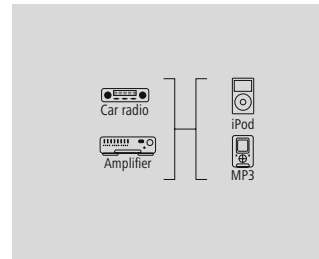

hama.

"AluLine" Connecting Cable, 3.5 mm stereo jack plug - 2x RCA plug, 2 m

Quality	High Quality
Length	2 m
Colour	Silver

- Extra-small plugs, their design and size is perfect for compact MP3 players/mobile phones such as iPod Nano/Touch or iPhone, iPad, etc.
- With colour coding inside
- Connector housing in a professional high-end design
- Gold-plated contacts
- High-quality copper shielded inner conductor material (OFC)
- Highly flexible, elegant and tear-proof mesh jacket

			00080865
	6	SC