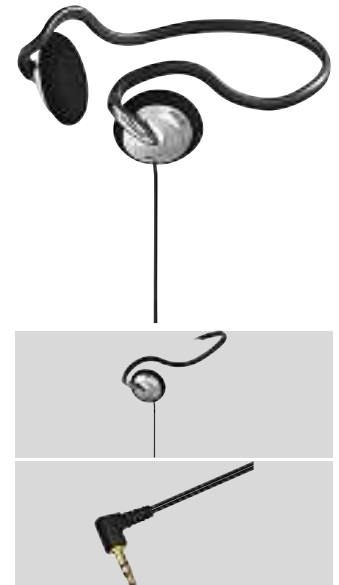

THOMSON

HED221N Behind-Neck Headphones

Connection	3.5 mm Jack Plug
Design	Behind-Neck
Material	Plastic
Sensitivity	98 dB/ mW
Cable Length	1,2 m
Speaker Diameter	30 mm
Frequency Range	20 Hz - 20 kHz
Impedance	22 Ω
Colour	Black

- Acoustic bass channel
- High-performance 30 mm membrane
- Single-sided cable
- Lightweight construction
- Gold-plated 3.5 mm jack plug

00131497		
10	BK	

TV/HIFI