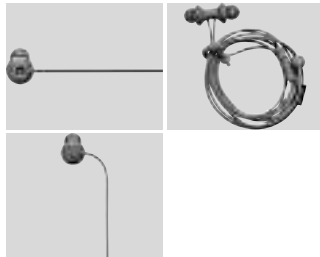

URBANEARS™

In-Ear-Stereo-Ohrhörer "Kransen"

Connection	3.5 mm Jack Plug
Design	In-Ear
Material	Metal / Plastic
Sensitivity (Headphone)	100 dB/mW
Sensitivity (Microphone)	-44 dB +/- 3 dB
Cable Length	1,2 m
Speaker Diameter	10 mm
Frequency Range (Headphone)	20 Hz - 20 kHz
Impedance (Headphone)	16 Ω
Colour	Dark Grey

- Collection spring/summer 2014
- Snap construction: connect around your neck when not using Kransen
- CableLoop – wrap up your cable and fasten it in place
- Microphone and remote compatible with most devices using the unprotected 3.5 mm standard
- 3.5 mm stereo plug compatible with music players using this dimension
- 1.20 m tangle-resistant fabric and TPE cord with Kevlar inside
- Size adjustable with enclosed sleeves

00119264

7 SC