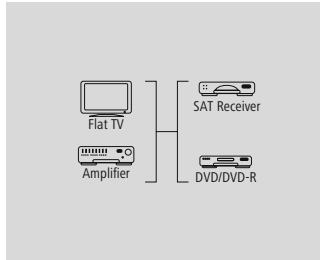

Cables

AV CABLES & ADAPTERS

hama.

HDMI-Kabel, High speed, Stecker-Stecker, Ethernet

Quality	Standard
Data Transfer Rate	10,2 Gbit/s
Version	High Speed
Length	-
Max. Resolution	1080 p
Colour	Black

- Transmission of all digital video, audio and copy protection data and signals
- High speed transmission of up to 10.2 Gbit/s for all image and sound standards
- With integrated audio return channel (ARC)

3 m				00011959
		25		
1.5 m				00011955
		25	BA