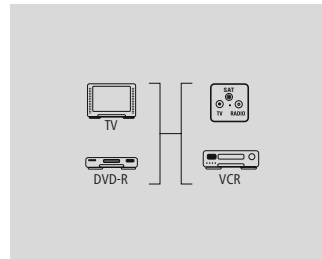

hama.

g

Quality	1 Star
Screening Rate	85 dB
Length	-
Type of Shielding	Double Shielded
Colour	White

- Double shielding for good reduction of electromagnetic interference
- Ideal to connect digital compatible devices
- CU inner conductor

5 m	00047413
6	BK
3 m	00047412
6	BK