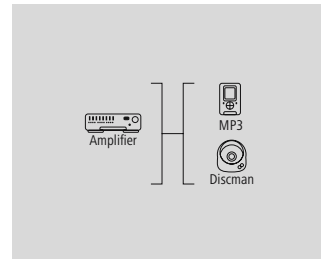

hama.

Audio Connecting Cable 2 RCA Male Plugs - 3.5 mm Male Plug Stereo, 5 m

Quality	1 Star
Length	5 m
Colour	Black

00043343		
	6	BK