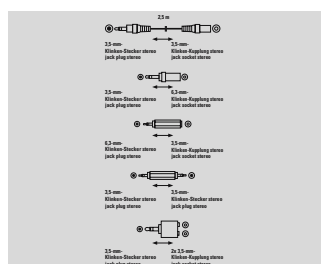

### Jack Connection Kit

Quality	1 Star
Length	250 cm
Colour	Black

- Kit comprising:
- 3.5 mm extension cable, stereo, length: 2.5 m
- Adapter, 3.5 mm stereo jack plug - 6.3 mm stereo jack socket
- Adapter, 6.3 mm stereo jack plug - 3.5 mm stereo jack socket
- Adapter, 3.5 mm stereo jack plug - 2x 3.5 mm stereo jack socket
- Adapter, 3.5 mm stereo jack plug - 3.5 mm stereo jack plug