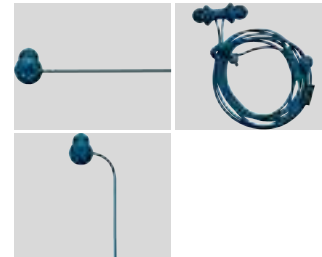

URBANEARS™

In-Ear-Stereo-Ohrhörer "Kransen"

Connection	3.5 mm Jack Plug
Design	In-Ear
Material	Metal / Plastic
Sensitivity (Headphone)	100 dB/mW
Sensitivity (Microphone)	-44 dB +/- 3 dB
Cable Length	1,2 m
Speaker Diameter	10 mm
Frequency Range (Headphone)	20 Hz - 20 kHz
Impedance (Headphone)	16 Ω
Colour	Indigo Blue

- Collection spring/summer 2014
- Snap construction: connect around your neck when not using Kransen
- CableLoop – wrap up your cable and fasten it in place
- Microphone and remote compatible with most devices using the unprotected 3.5 mm standard
- 3.5 mm stereo plug compatible with music players using this dimension
- 1.20 m tangle-resistant fabric and TPE cord with Kevlar inside
- Size adjustable with enclosed sleeves

00119266

7 SC

■ = minimum order quantity
■ = novelty

BC = blister size
HT = hangtag
CB = packed in cardboard box

PO = polybag
BA = banderol

Size specifications:
W x D x H
(width x depth x height)