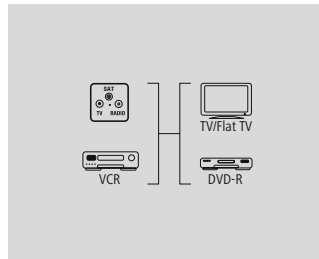

Antenna Cable

Antenna Cable

hama.

Antenne-Kabel, 5 Sterne, Koax-Stecker - Koax-Stecker

Quality	5 Stars
Screening Rate	120 dB
Length	-
Type of Shielding	Quad Shielded
Colour	White

- 24 K gold-plated plug for improved contact quality and optimal signal transmission
- Ferrite core for decimating remaining interference and for a good signal transmission
- Quad-shielding for optimum reduction of electromagnetic interference
- With filter, therefore ideal for 100 Hz TV sets, flat screens and highly sensitive tuners

5 m				00083192
	6	BK		
3 m				00083191
	6	BK		
1.5 m				00083190
	6	BK