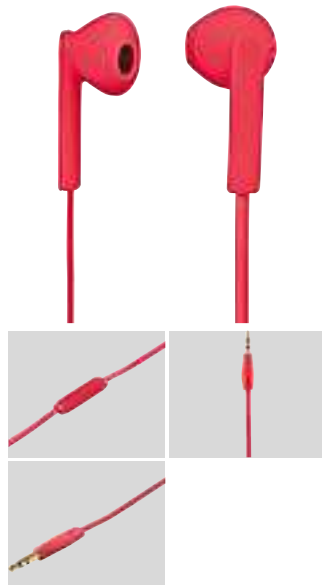

hama

Headset
"Joy "

Connection	3.5 mm Jack Plug
Design	Earphone
Material	Plastic
Sensitivity (Headphone)	104 dB/mW
Sensitivity (Microphone)	-42 dB +/-3 dB
Cable Length	1.5 m
Speaker Diameter	14.3 mm
Frequency Range (Headphone)	20 Hz - 20 kHz
Impedance (Headphone)	30 Ω
Colour	Red

- Integrated phone function with call answer button and microphone for smartphones
- Gold-plated plug with low contact resistance for secure signal transmission
- Torsion-free flat cable prevents the formation of knots
- Also ideal for MP3 players
- Call management functions as far as supported by the telephone (call answer/end, activation of voice dialling)
- Remote functions play/pause/title forward/title back if supported by the telephone

00122663

10 BK