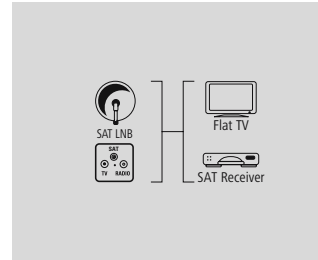

hama.

Satellite Connection Cable, F-plug - F-plug, 95 dB, 3.0 m

Quality	3 Stars
Screening Rate	95 dB
Length	3 m
Type of Shielding	Double Shielded
Colour	White

- Ferrite core for decimating remaining interference and for a good signal transmission
- Double shielding for good reduction of electromagnetic interference
- Gold-plated plug with low contact resistance for secure signal transmission
- Elegant and flexible woven jacket for additional kink protection

00078756		
6	BK