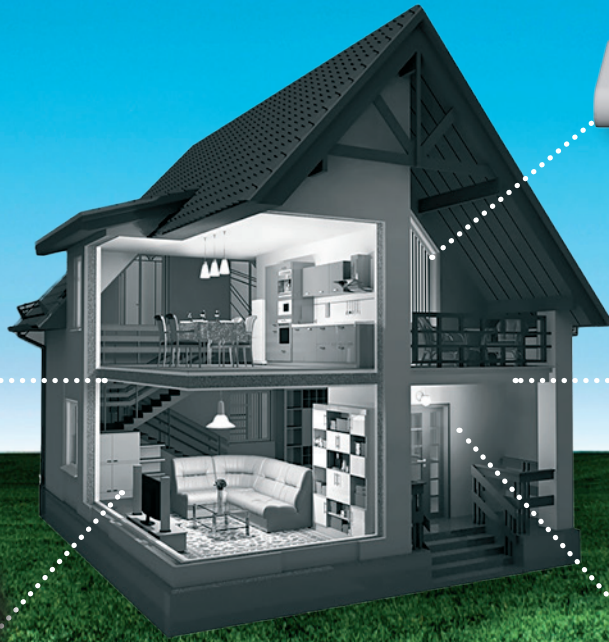

Installation is easy so no need to rebuild your house. You can do it yourself and enjoy the comfort!

-  Solve everyday problems in- and outside the house
-  Complete solutions; All you need to get the job done
-  Easy installation without rebuilding or breaking

Whether at home, work, or abroad you can watch IP cameras in real-time via the HomeWizard app.

Switch other devices and lights on and off wirelessly with a plug adaptor or built-in unit.

Place the HomeWizard centrally in your home. It communicates wirelessly with peripherals and a smartphone or tablet.

Measure the temperature inside and outside your home. You can connect up to 5 different sensors.

A push-notification is sent when your wireless smoke detector alarm goes off.

EasyOnline cameras

IP camera indoor
720p LAN / WiFi
10.016.55 | C723IP