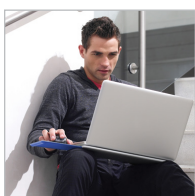

Also available
in Gray and
Dusty Rose

FEATURE AT A GLANCE

Stay-cool work surface

It keeps laptop heat off your legs so you can stay cool and comfortable for hours.

Retractable mouse pad

Use your mouse anywhere without having to sit at a table or desk.

Lap-friendly comfort

It works with however you like to sit, so your legs stay comfortable.

Thin, lightweight design

It's easy to take along in your laptop bag or sleeve (15.6-inch or larger).

WORKS WITH

- PC and Mac notebooks with up to a 15.6-inch display