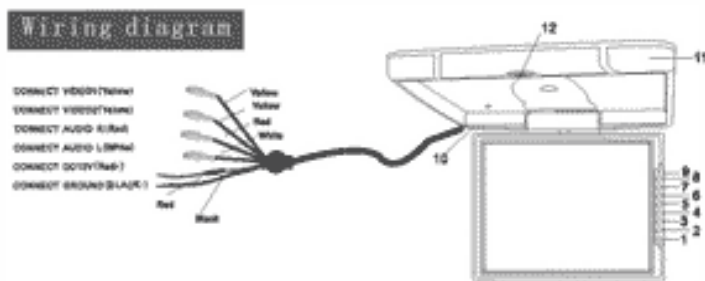

Image of the PLVWR1440 unit

Watch crystal clear images in deep, rich colors -- the PLVWR1440 offers you a high-quality entertainment experience at a great value

The PLVWR1440 looking very slim and compact.

With its slim, compact design, the PLVWR1440 fits perfectly in any vehicle

High Resolution 14-inch LCD-TFT Monitor

The Pyle Audio PLVWR1440 is a high-resolution LCD roof-mount monitor, perfect for keeping the backseat busy and entertained. At 1024 x 768 resolution, this monitor displays crystal-clear images with deep, rich colors, and its slim, compact design will compliment your vehicle's interior without getting in the way.

Page from the PRLD143IF manual displaying guide to RCA connectors

Find out how our RCA connectors work

Watch Movies and Listen to Music with Wireless Headphones

The PLVWR1440 also has a built-in IR transmitter, which lets you watch movies with IR-compatible wireless headphones -- so everyone can enjoy the ride in peace and quiet.

A full-function wireless remote is included, so you can safely change channels and adjust settings without having to get out of your seat