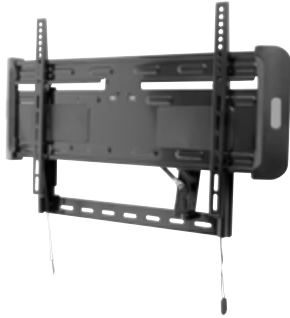

PSW661LF1

Universal TV Mount (for 37" - 55" TVs)