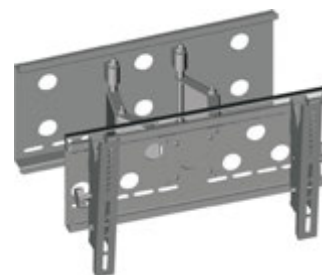

PETW103

26" To 42" Motorized TV Mount

PLEDTKIT1

Low-Profile TV Mount (for 26-42" TVs)

PLEDTKIT3

Slim Profile TV Wall Mount (for 32-60" TVs)

PSPSW116S

23" - 37" Flat Panel TV Wall Mount