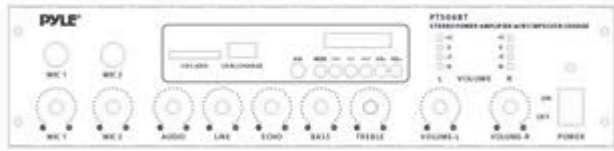

PT506BT

Bluetooth Stereo Power Amplifier