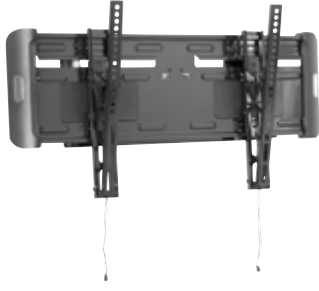

PSWLE54

23" - 46" Flat Panel LCD TV Wall Mount

PSXPT006

14" - 37" Flat Panel TV Tilting Wall Mount

PSW521XLF

Universal TV Mount (for 50" - 80" TVs)

PSW611MUT

Universal TV Mount (for 32" - 47" TVs)