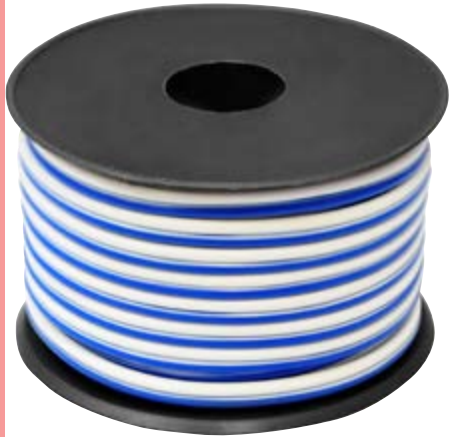

PLMRSW50

18 Gauge 50 ft. Speaker Zip Wire