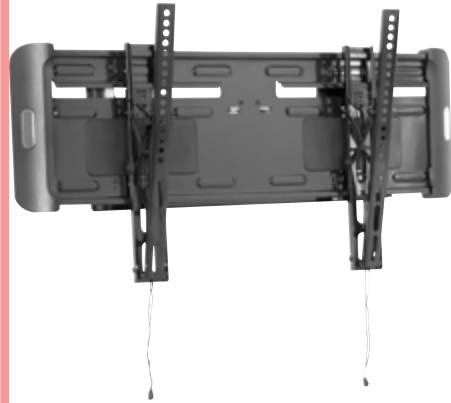

**PSWLE54**

23" - 46" Flat Panel LCD  
TV Wall Mount

**PSXP006**

14" - 37" Flat Panel TV Mount

**PSW521XLF**

Universal TV Mount  
(for 50" - 80" TVs)

**PSW651LT1**

Tilting TV Wall Mount  
(for 37" - 55" T)