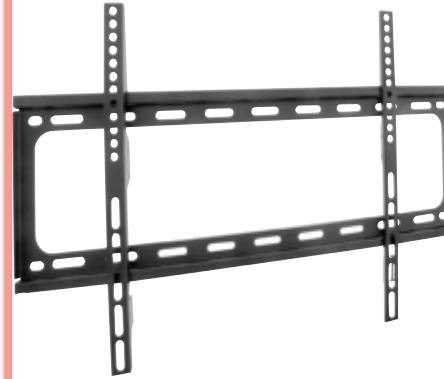

**PSWLE54**

23" - 46" Flat Panel LCD  
TV Wall Mount

**PSXP006**

14" - 37" Flat Panel TV Mount

**PSW521XLF**

Universal TV Mount  
(for 50" - 80" TVs)

**PSW651LT1**

Tilting TV Wall Mount  
(for 37" - 55" T)