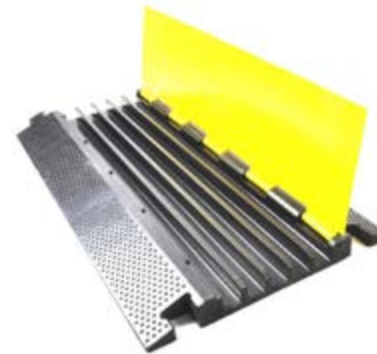

PCBLC028

Protective Cable & Wire
Cover Ramp Track