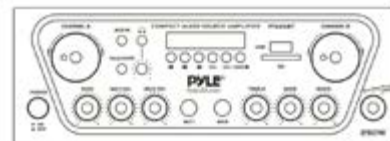

PTA24BT

Bluetooth Home Audio Source Amplifier