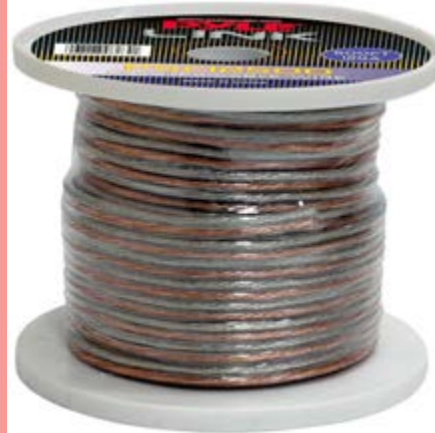

**PSC1250**

12 Gauge 50 ft. Speaker Zip Wire

**PSC12100**

12 Gauge 100 ft.  
Speaker Zip Wire

**PSC12250**

12 Gauge 250 ft.  
Speaker Zip Wire

**PSC12500**

12 Gauge 500 ft.  
Speaker Zip Wire