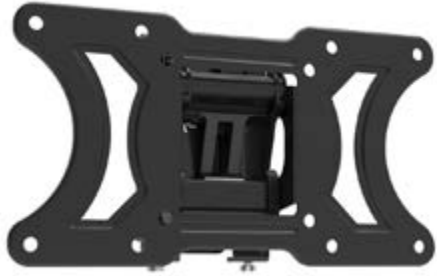

PSWLB62

10" To 32" Flat Panel
TV Wall Mount