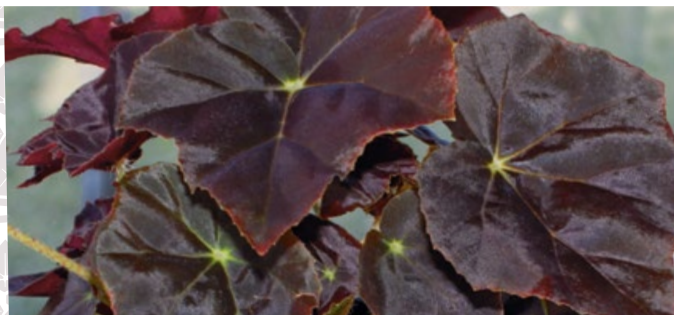

**MATURE SIZE**  
6-18 inches

INTRODUCED BY J. BERRY GENETICS  
JBERRYNURSERY.COM

#330147

CROWN JEWEL®  
BEGONIAS

JOYFUL  
JASPER™

# Joyful Jasper™

Begonia rhizomatous hybrid 'Joyful Jasper' ppat

Rich red leaves of Joyful Jasper instantly add spark to every garden. Planting it revitalizes containers, landscape beds, and window sills with a surge of energy and adrenaline. Growing this will bring your creativity to life!