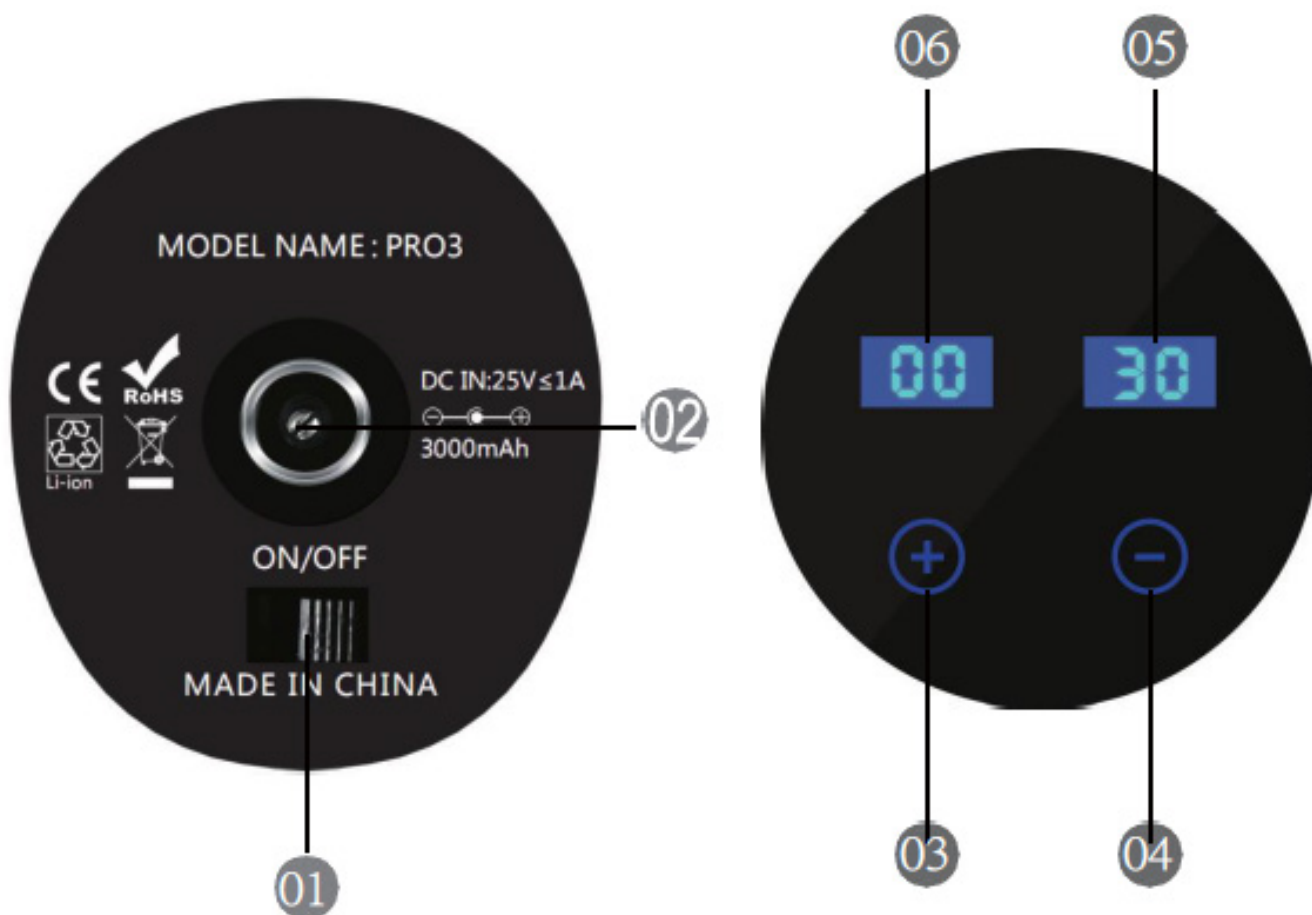

BATTERY INFORMATION

1. This machine is equipped with a 12.5V / 2550mAH lithium-ion batteries. This massager can work up to 20 hours continuously.
2. The battery should be charged 4-5 hours when the battery runs out. Never leave the massager charging unattended.
3. Be sure to turn the power off on the massager when not in use.

WARNING: The battery in the massager is not removable. Contact your local dealer for a battery replacement.

No	Name	No	Name
01	Switch	02	Charge Port
03	Level Plus	04	Level Minus
05	Electricity Indicator	06	Level Indicator (1-6)