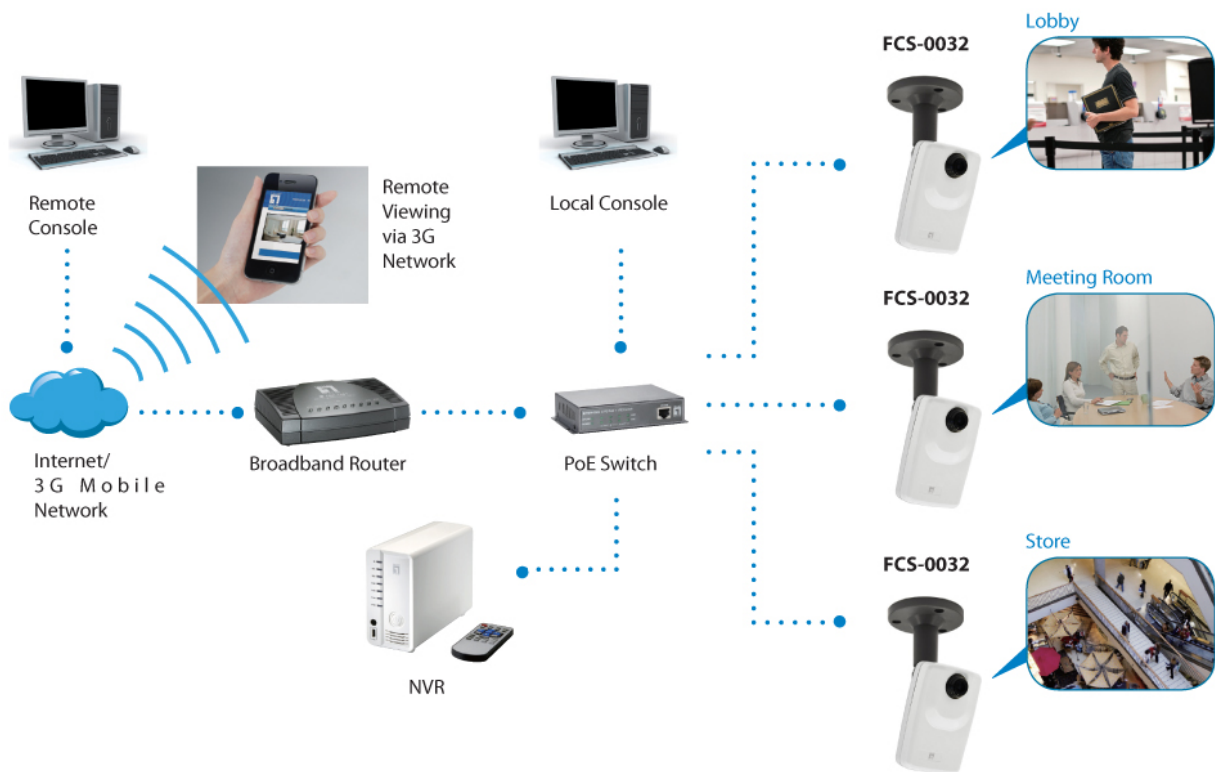

## Physical Specifications

**Dimensions (W x D x H mm):**

66.5 x 38.7 x 104 mm

Weight (g):  
140 g

## Others

Approval and Compliance:  
CE, FCC, ONVIF

Deployment:  
Wall/Ceiling Mount

Operation Systems:  
Microsoft Windows 8/7/Vista/XP

## Diagram