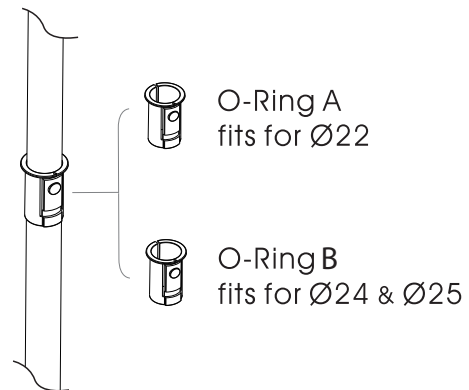

bathlife®
OF SWEDEN

Belasta