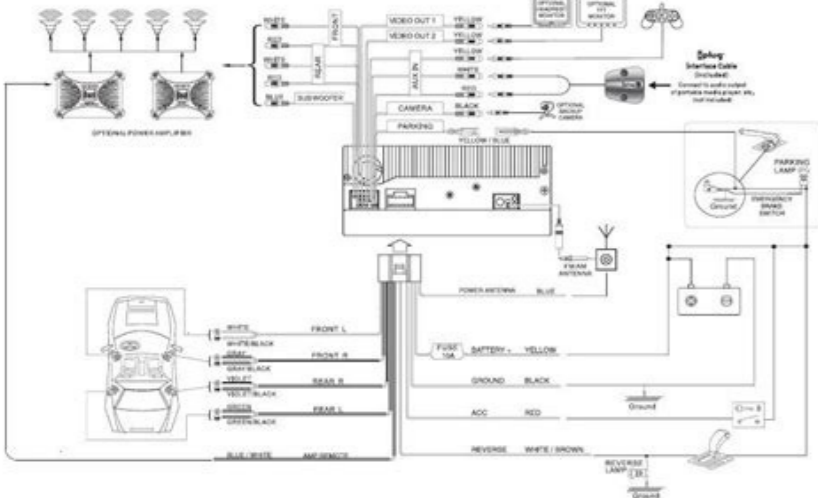

Pioneer avic z120bt manual

Pioneer avic-5100nex password reset. Pioneer avic-z120bt installation manual. Pioneer avic password reset.

Dear Pioneer Customers, Aha™ Radio version 1.5.5.1 was released November 23, 2011, [super vpn proxy apk](#) This update resolves the iOS5 audio playback issues described in our October 14 post. Many thanks to the Aha team for updating their app to restore playback through the affected Pioneer units! Pandora version 3.1.15 was released November 4, 2011. This update resolves the iOS5 audio playback issues described in our October 14 post. Thank you! ****ORIGINAL POST FOLLOWS**** Certain models of our In-Dash Navigation AV Receivers that support playback and control of the Pandora™ internet radio and Aha Radio iPhone® applications are currently experiencing audio playback issues with these services. The issue occurs after installation of iOS 5 onto the user's iPhone®.

Pioneer

[www.pioneer.co.uk](#)

The SD memory card, SDHC memory card, micro SD card and micro SDHC card are collectively referred to as the "SD memory card". iPod compatibility This product supports only the following iPod models and iPod software versions. Others may not work correctly. viewing ! iPod nano first generation: Ver. 1.3.1 Rember that use of this system for com- ! iPod nano second generation: Ver. 1.1.3 merical or public viewing purposes may con- [Inhaltszusammenfassung zur Seite Nr. 11 Introduction Chapter Introduction 01 in g then navigation system to the default Protecting the LCD panel or factory settings on page 186.](#)

Pioneer

AVIC-Z920DAB
AVIC-Z720DAB
NAVIGATION AV SYSTEM

Installation Manual