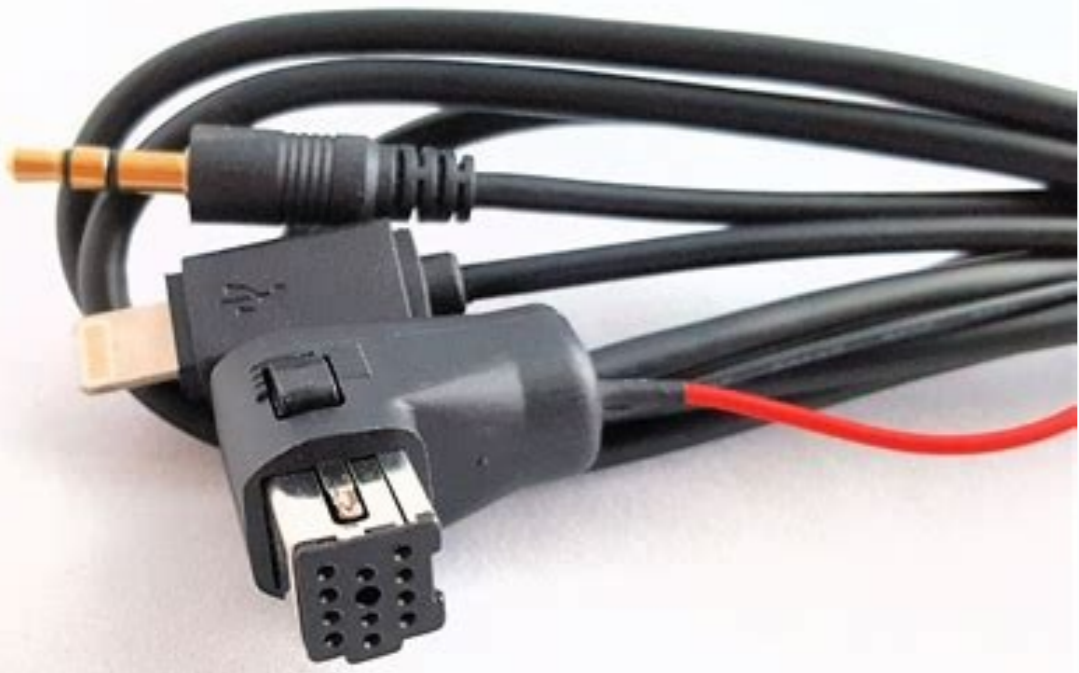

Pioneer avic z120bt manual

Pioneer avic-5100nex password reset. Pioneer avic-z120bt installation manual. Pioneer avic password reset.

Dear Pioneer Customers, Aha™ Radio version 1.5.5.1 was released November 23, 2011, [super vpn proxy apk](#) This update resolves the iOS5 audio playback issues described in our October 14 post. Many thanks to the Aha team for updating their app to restore playback through the affected Pioneer units! Pandora version 3.1.15 was released November 4, 2011. This update resolves the iOS5 audio playback issues described in our October 14 post. Thank you! ****ORIGINAL POST FOLLOWS**** Certain models of our In-Dash Navigation AV Receivers that support playback and control of the Pandora™ internet radio and Aha Radio iPhone® applications are currently experiencing audio playback issues with these services. The issue occurs after installation of iOS 5 onto the user's iPhone®.

Pioneer

[www.pioneer.co.uk](#)

The SD memory card, SDHC memory card, micro SD card and micro SDHC card are collectively referred to as the "SD memory card". iPod compatibility This product supports only the following iPod models and iPod software versions. Others may not work correctly. viewing ! iPod nano first generation: Ver. 1.3.1 Rember that use of this system for com- ! iPod nano second generation: Ver. 1.1.3 merical or public viewing purposes may con- [Inhaltszusammenfassung zur Seite Nr. 11 Introduction Chapter Introduction 01 in g then navigation system to the default Protecting the LCD panel or factory settings on page 186.](#)

Pioneer

AVIC-Z920DAB
AVIC-Z720DAB
NAVIGATION AV SYSTEM

Installation Manual