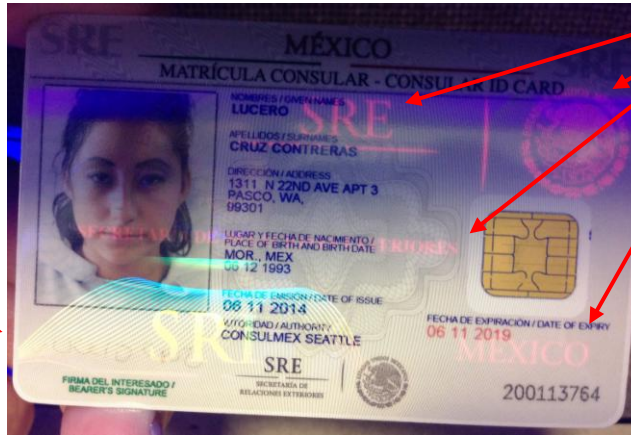

Identification Document ****Alert****

Mexican Consulate issues new Consular ID Card The new card implements more security features.

Date: November 26, 2014
Document Type: Mexican Matricula Consular Card
Category: List B Document (not to establish name and date of birth)

As part of the Mexican Government efforts to provide official and valid identification for their citizens; **as of October 23, 2014** some of the Mexican Consulates began issuing Matricula Consular ID cards in their new format while others will roll out deployment into the new year. The new consular ID or "Matricula Consular", incorporates several security elements such as laser printing, ghost image, biometric data and a microchip. The consular IDs with the previous design are still valid until the expiration date stated on the card.

Features of the New Mexican Matricula card:

FRONT:

BACK:

ULTRAVIOLET FEATURES:

“SRE” and guilloche design becomes more visible under UV.

“SRE”, “MEXICO”, “SECRETARIA DE RELACIONES EXTERIORES” and Mexico seal visible under UV.