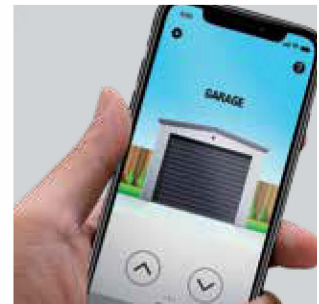

Smart door solutions

Turn your Roll-A-Door® into a Smart Door. Smart Door Solutions introduce technology allowing you to remotely monitor and control your garage door whether you are at home or away from home, right from your smart phone*.

*Subject to cellular and WIFI connection and availability. Note - Kit includes Smart Hub & accessories. Phone not included.
†7 Year warranty on steel door curtain covers steel cracking and lock seam failure and associated labour. Warranty on surface coatings, locking mechanism and all other components is 12 months. Terms & Conditions apply. See website for details.