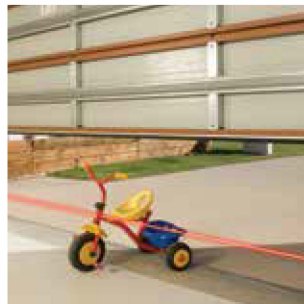

Wireless safety beams

If you have young children or pets, safety beams provide added safety and security. If the beam is broken while the door is closing it will automatically stop and reverse.