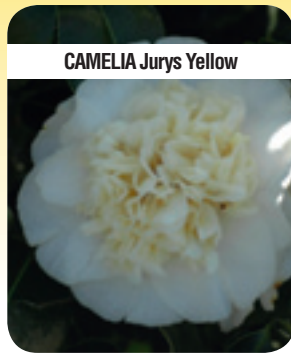

CAMELIA Sassanqua Hyriu

CAMELIA Jurys Yellow