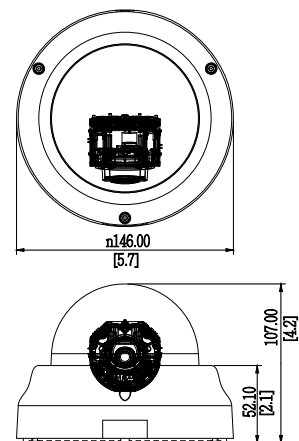

### PHOTO INDICATION

- 1 Ethernet Port
- 2 Memory Card Slot
- 3 Digital Input/ Output
- 4 Audio Input/Output
- 5 DC 12V Power Input
- 6 Reset Button

### DIMENSION DIAGRAM

Unit: mm [inch]

**• Interface**

Digital Input	2, Terminal block
Digital Output	2, Terminal block
Local Storage	MicroSDHC/MicroSDXC memory card slot (card not included)

**• General**

Power Source / Consumption	PoE Class 3 IEEE802.3af / 6.76 W DC 12V (adapter not included) / 5.44 W
Weight	720 g (1.59 lb)
Dimensions (Ø x H)	146 mm x 107 mm (5.7" x 4.2" )
Environmental Casing	Vandal resistant (IK09), Transparent dome cover
Mount Type	Surface, Pendant, Wall, Corner, Pole, Flush, Gang Box
Starting Temperature	-10 °C ~ 50 °C (14 °F ~ 122 °F)
Operating Temperature	-10 °C ~ 50 °C (14 °F ~ 122 °F)
Operating Humidity	10% ~ 85% RH
Approvals	CE (EN 55022 Class B, EN 55024), FCC (Part15 Subpart B Class B); IK09