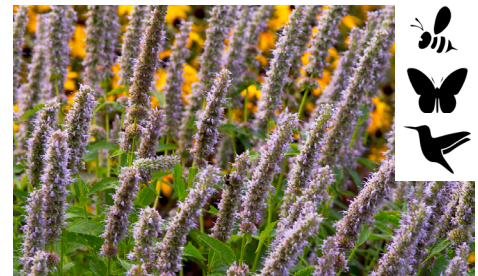

Syringa x Bloomerang® Purpink™

Height: 3 - 5' three - season lilac, rebloomer, cut flowers, fragrant

Weigela florida

Height: 1.5 - 3' easy care, petite, color foliage
Height: 4 - 5' reblooming, easy care, dark-leaved

GRASSES

***Dianella tasmanica* 'Variegata'**

Height: 1 - 2' blooms in spring, dark blue berries, light shade, hardy, cut flowers

***Juncus* eff. 'Curly Wurlly'**

Height: 12 - 18" dark green foliage, great as a triller twisted-spiraled habit, white flowers

ANNUALS & PERENNIALS

***Achillea* mil. Milly Rock™ Yellow Terracotta**

Height: 10 - 12" compact, mounding habit, frost tolerant

***Agastache* 'Blue Fortune'**

Height: 2 - 3' easy to grow, long blooming, strong up-right stems