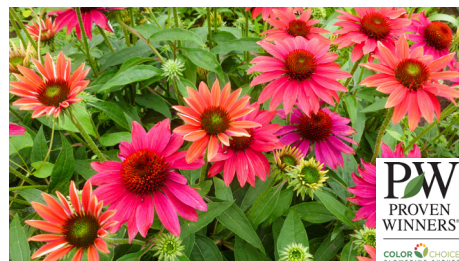

The Price is White

Echinacea Color Coded®

Height: 18 - 22" native, large flowers, attracts birds

Echinacea Double Coded™ 'Butter Pecan'

Height: 18 - 22" 4" wide soft melon flowers, fully double blooms

Echinacea Sombrero® Tres Amigos