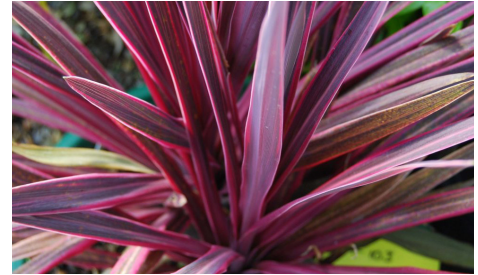

IMAGES COMING SOON

Asplenium nidus (Birds Nest Fern)

Height: 24" bright green fronds on center rosette

Cordyline Dance™ 'Paso Doble'

Height: 4 - 5" pink and dark purple variegation

IMAGES COMING SOON

Ficus Lyrata

Height: 10' very large and glossy violin-shaped foliage

IMAGES COMING SOON

Nephrolepis cordifolia 'Duffii' (Lemon Button)

Height: 12" golden-green foliage, lemon-like aroma

Sansevieria laurentii (Snake Plant)

Height: 18" succulent plant w/ upright sword-like leaves with yellow edges

Spathiphyllum 'Maracay' (Peace Lily)

Height: 30" large glossy green leaves with dense bushy habit, sail-like flowers

Tradescantia 'Nanouk'

Height: 10" green striped with shades of cream & pink, magenta-purple foliage