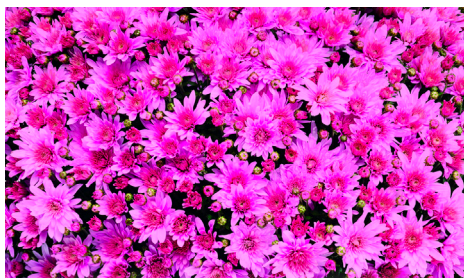

BELGIAN MUMS

'Arluno Dark Pink'
Early Season