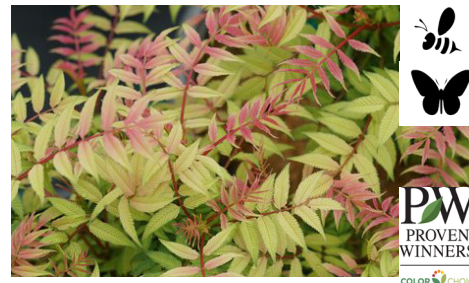

Sorbaria sor. Mr. Mustard®

Height: 2 - 3' white blooms, foliage interest, tolerates tough conditions