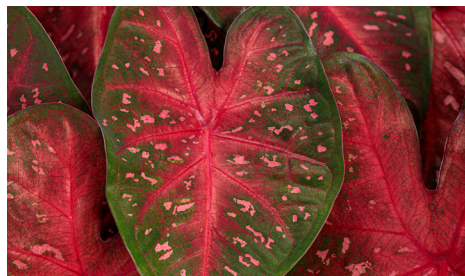

'Snow Flurry'

'White Star'

'White Wonder'

'Xplosion'

Fast Flash™

Caladium Heart to Heart®

adaptable as a houseplant, foliage interest, heat tolerant, no deadheading necessary, can be an irritant if ingested, grows well in sun or shade