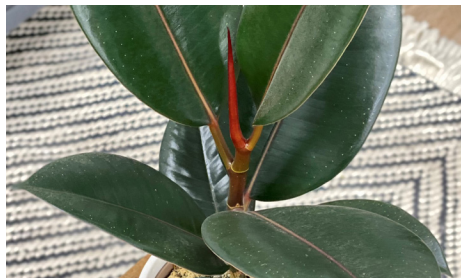

TROPICALS

IMAGES COMING SOON

Adiantum hispidulum (Maidenhair)

Height: 12" pink fronds maturing to dark green/bronze green

IMAGES COMING SOON

Chamaedorea elegans (Neanthebella Palm)

Height: 4' light green fronds