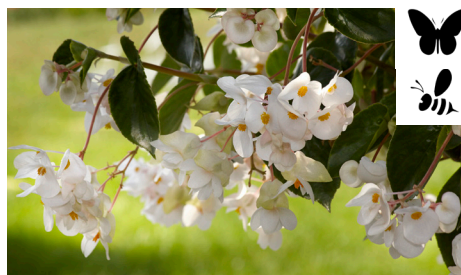

GRASSES

***Dianella tasmanica* 'Variegata'**

Height: 1 - 2' blooms in spring, dark blue berries, light shade, hardy, cut flowers

***Juncus* eff. 'Curly Wurlly'**

Height: 12 - 18" dark green foliage, great as a triller twisted-spiraled habit, white flowers

ANNUALS & PERENNIALS

***Achillea* mil. Milly Rock™ Yellow Terracotta**

Height: 10 - 12" compact, mounding habit, frost tolerant

***Agastache* 'Blue Fortune'**

Height: 2 - 3' easy to grow, long blooming, strong up-right stems

***Asclepias* tub. 'Hello Yellow'**

Height: 24" dried seed heads, native, hassle-free, 3 mth blooming

***Athyrium* nip. 'Crested Surf' (Fern)**

Height: 20 - 22" colorful foliage, double-crested tips, easy to grow