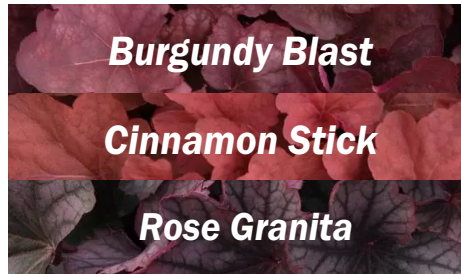

Height: 18 - 20" multi-colored blooms, native, deer resistant

Helleborus Frostkiss®

Height: 6 - 12" deer resistant, compact, winter blooming season

ANNUAL & PERENNIALS

Helleborus Winter Angels™

Height: 18" early bloomer, compact, huge blooms