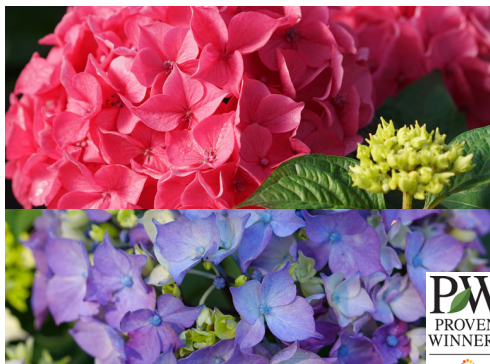

Hydrangea Let's Dance Lovable™

Height: 3 - 4' reblooming, compact, vibrant color, strong, hot pink or royal blue color