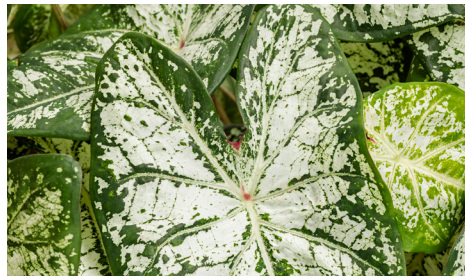

'Snow Flurry'

'White Star'

'White Wonder'

'Xplosion'

Fast Flash™

Caladium Heart to Heart®

adaptable as a houseplant, foliage interest, heat tolerant, no deadheading necessary, can be an irritant if ingested, grows well in sun or shade