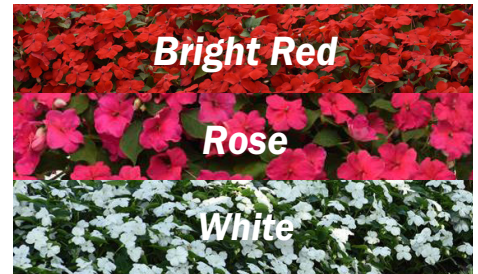

Heuchera Carnival

Height: 10 - 12" best in shade, heat tolerant, blooms

Impatiens SunPatiens® Compact

Height: 12-32" deep green foliage, vigorous bloomer

IMAGES COMING SOON

Hemerocallis 'Success Story'

Height: 32" olive-yellow throat, 5.5" blooms, repeat bloomer