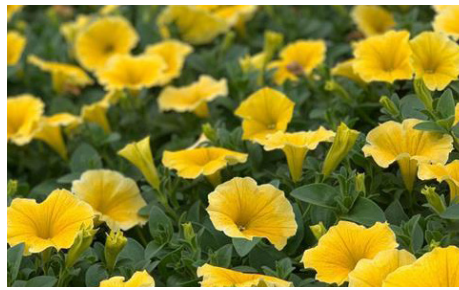

Lobelia eri. Laguna® Compact Blue with Eye

Height: 8 - 12" semi-upright, rebloomer, deadheading not necessary

Marigold Taishan® Mix

Height: 10 - 12" mounded upright habit, spring - summer blooms

Nepeta sub. Prelude™ Purple

Height: 6 - 12" attracts pollinators, scented foliage, frost tolerant

ANNUAL & PERENNIALS

Petunia Bee's Knees

Height: 8 - 10" filled with blooms, dark foliage, easy to grow

Petunia Supertunia Mini Vista®

Height: 6 - 12" long bloomer, large flowers, trailing habit, easy to grow