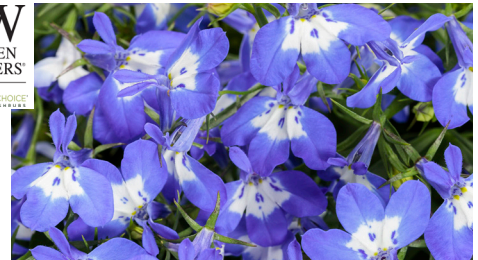

Lobelia eri. Laguna® Compact Blue with Eye

Height: 8 - 12" semi-upright, rebloomer, deadheading not necessary

Marigold Taishan® Mix

Height: 10 - 12" mounded upright habit, spring - summer blooms

Nepeta sub. Prelude™ Purple