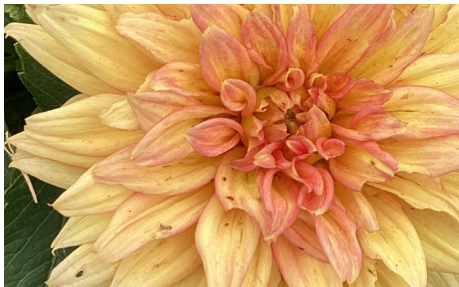

Height: 15 - 20"

ANNUAL & PERENNIALS

Calibrachoa Callie® Lavender

Height: 4 - 8" compact-medium, trailing habit, blooms spring - fall

Omni™ Pink Lemonade

Yellow

Calibrachoa Superbells®

Height: 6 - 12" long bloomer, large flowers, trailing habit, easy to grow

Canna Cannova® Red Golden Flame

Height: 30 - 48" attractive foliage, low maintenance

Dahlia Happy Days® Yellow

Height: 10 - 14" mounded habit, nearly black, dissected foliage

Dahlia Megaboom Orange Crush

Height: 20" huge flowers, mound habit