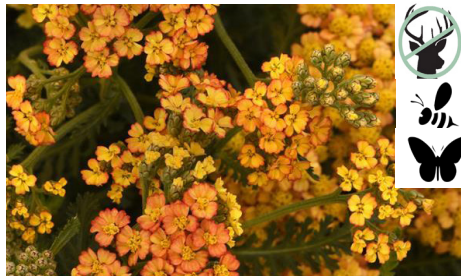

Syringa x Bloomerang® Purpink™

Height: 3 - 5' three - season lilac, rebloomer, cut flowers, fragrant

Weigela florida

Height: 1.5 - 3' easy care, petite, color foliage
Height: 4 - 5' reblooming, easy care, dark-leaved

GRASSES

***Dianella tasmanica* 'Variegata'**

Height: 1 - 2' blooms in spring, dark blue berries, light shade, hardy, cut flowers

***Juncus* eff. 'Curly Wurlly'**

Height: 12 - 18" dark green foliage, great as a triller twisted-spiraled habit, white flowers

ANNUALS & PERENNIALS

***Achillea* mil. Milly Rock™ Yellow Terracotta**

Height: 10 - 12" compact, mounding habit, frost tolerant

***Agastache* 'Blue Fortune'**

Height: 2 - 3' easy to grow, long blooming, strong up-right stems

***Asclepias* tub. 'Hello Yellow'**

Height: 24" dried seed heads, native, hassle-free, 3 mth blooming

***Athyrium* nip. 'Crested Surf' (Fern)**

Height: 20 - 22" colorful foliage, double-crested tips, easy to grow