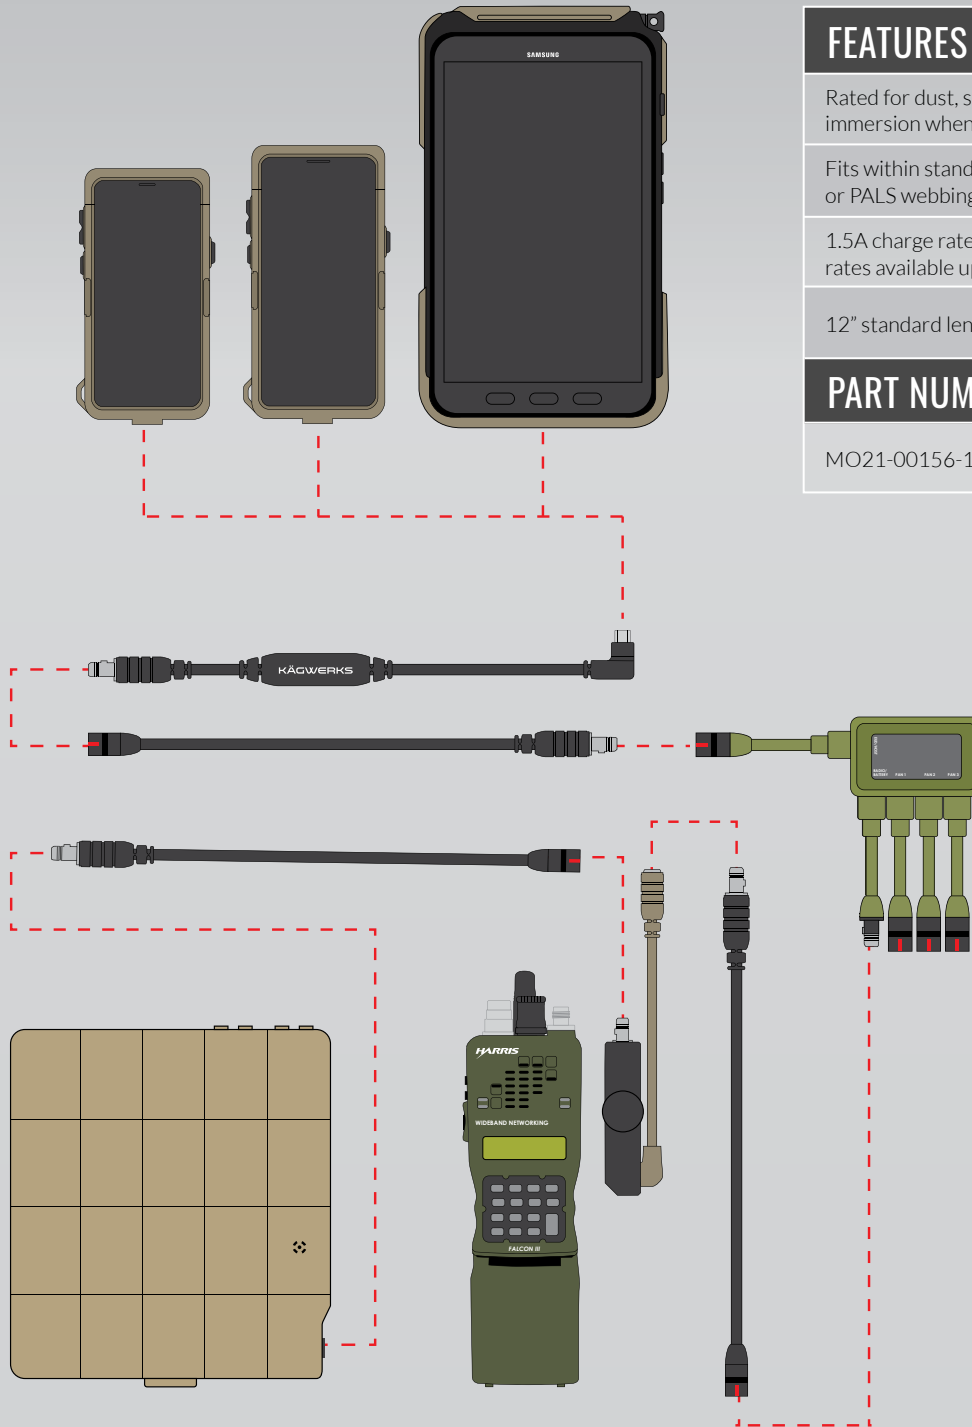

KÄGWERKS USB-C SINKING HOST CABLE

M021

INLINE PD CONTROLLER

Ensures EUD remains in host mode while receiving power/data.

RUGGED USB-C

Made specifically for our case.

COMPATIBILITY

Compatible with current and legacy Nett Warrior specifications.

Kägwerks Rugged Cables are built solid to ensure reliable data transfer on the battlefield. Built and designed as a system, a Kägwerks cable and case will provide end users more options and capability.

KÄGWERKS USB-C SINKING HOST CABLE

M021

VIEW [SAMPLE KIT SETUP](#)

FEATURES

Rated for dust, shock, and immersion when connected

Fits within standard MOLLE or PALS webbing

1.5A charge rate. Alternative rates available upon request