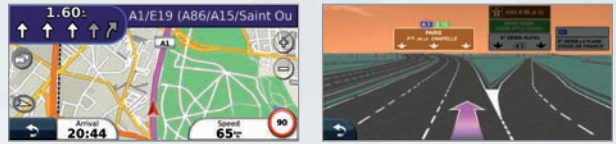

With High Resolution VGA Display

Please note that this is only an intended representation.

LANE ASSIST WITH JUNCTION VIEW

Lane Assist with Junction View

This feature guides you to the correct lane for navigation, avoiding confusion on the motorway and multi-lane junctions. For additional assistance, it can even display the road signs on major motorways. *For DNX9280BT, DNX7280BT, DNX5280BT, KNA-G620T only.

FRIENDLY NEW GUI

Split Screen Control PinP

A new and improved GUI for easy operation. "Split Screen" shows both Navigation and Source control on the same screen. "Picture in Picture" puts both Navigation and either Video or a Camera (optional CMOS-200/300) on the same screen. With "Primary / Secondary Screen", you can toggle between Navigation and Source screen. Regardless of the menu display, all screens can be controlled via the touch-screen operation.