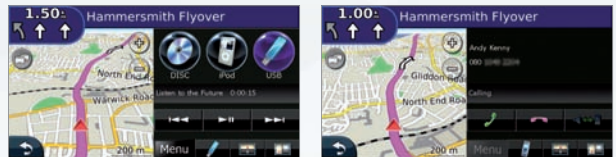

Split Screen (BT Interrupt)

FRIENDLY NEW GUI

Split Screen Control PinP

A new and improved GUI for easy operation. "Split Screen" shows both Navigation and Source control on the same screen. "Picture in Picture" puts both Navigation and either Video or a Camera (optional CMOS-200/300) on the same screen. With "Primary / Secondary Screen", you can toggle between Navigation and Source screen. Regardless of the menu display, all screens can be controlled via the touch-screen operation.

*For DNX9280BT, DNX7280BT, DNX5280BT and DNX4280BT only.

Split Screen