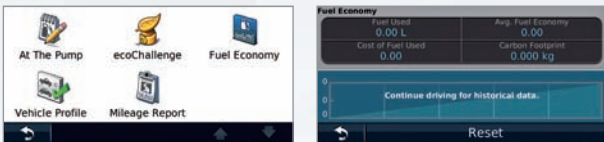

TMC INSIDE

TMC tuner offers real-time traffic information on the GPS map display. The system can also calculate a route to avoid congestion according to the traffic information received. The DNX Series and the hide-away navigation system KNA-G620T have a built-in TMC tuner to support hassle free driving.

ECOROUTE

ECOROUTE

ecoRoute™ helps you find more fuel efficient routes and provides a Fuel and Mileage Report so you can keep track of fuel usage. It also features ecoChallenge that helps drivers improve driving habits and increase fuel efficiency.