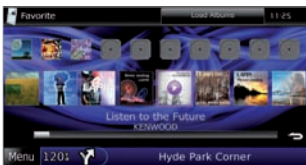

FRIENDLY NEW GUI

Split Screen Control PinP

A new and improved GUI for easy operation. "Split Screen" shows both Navigation and Source control on the same screen. "Picture in Picture" puts both Navigation and either Video or a Camera (optional CMOS-200/300) on the same screen. With "Primary / Secondary Screen", you can toggle between Navigation and Source screen. Regardless of the menu display, all screens can be controlled via the touch-screen operation.

*For DNX9280BT, DNX7280BT, DNX5280BT and DNX4280BT only.

Split Screen

Split Screen (BT Interrupt)

Picture in Picture (Video)

Picture in Picture (Camera)

Primary / Secondary

Primary / Secondary

iPod/iPhone MUSIC AND VIDEO PLAYBACK

Made for iPod iPhone

Kenwood's Multimedia systems are iPod/iPhone friendly and this means that searching for music or a movie title is a snap via the touch panel. In addition to conventional searches for playlists, artists, albums and genres, additional search commands can also be performed for music videos, TV shows, movies, video playlists, etc. Kenwood's exclusive feature is the My Favourite Albums feature of the all new DNX models allow the user to "flick through" album art from a connected iPod or iPhone and create their own personal "Top Ten".