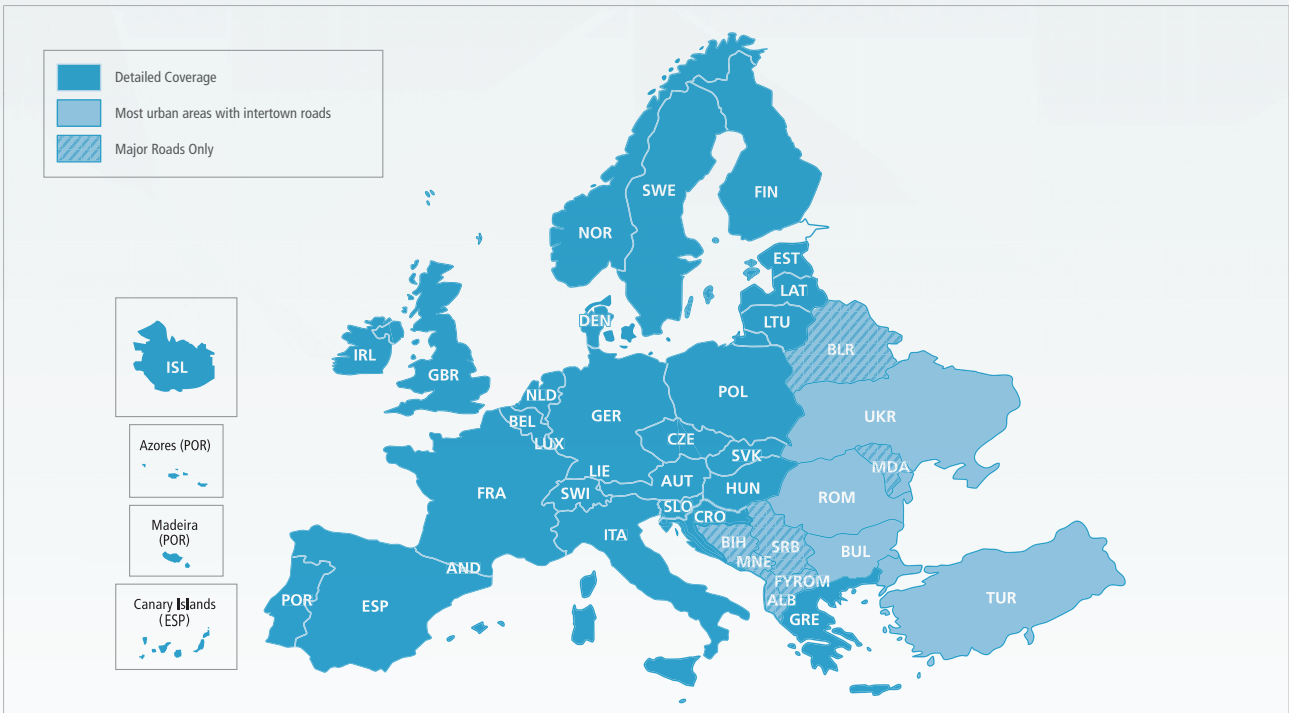

Kenwood new navigation systems store detailed road data for virtually all of Europe. The 36 countries (+ Gibraltar) covered include Andorra, Austria, Belgium, Bulgaria, Croatia, The Czech Republic, Denmark, Estonia, Finland, France, Germany, Gibraltar, Greece, Hungary, Iceland, Italy, Latvia, Lithuania, Liechtenstein, Luxembourg, Monaco, The Netherlands, Norway, Poland, Portugal, The Republic of Ireland, Romania, San Marino, Slovakia, Slovenia, Spain, Sweden, Switzerland, Turkey, The Vatican City, Ukraine and the UK. Now, you are ready to travel anywhere in Europe!