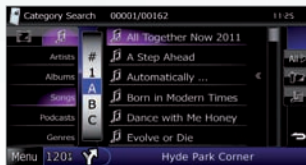

Search Screen