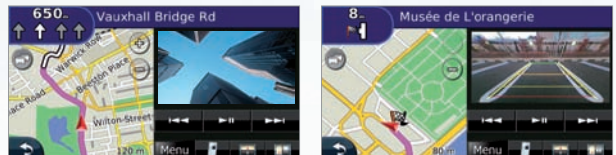

Picture in Picture (Camera)

Picture in Picture (Video)