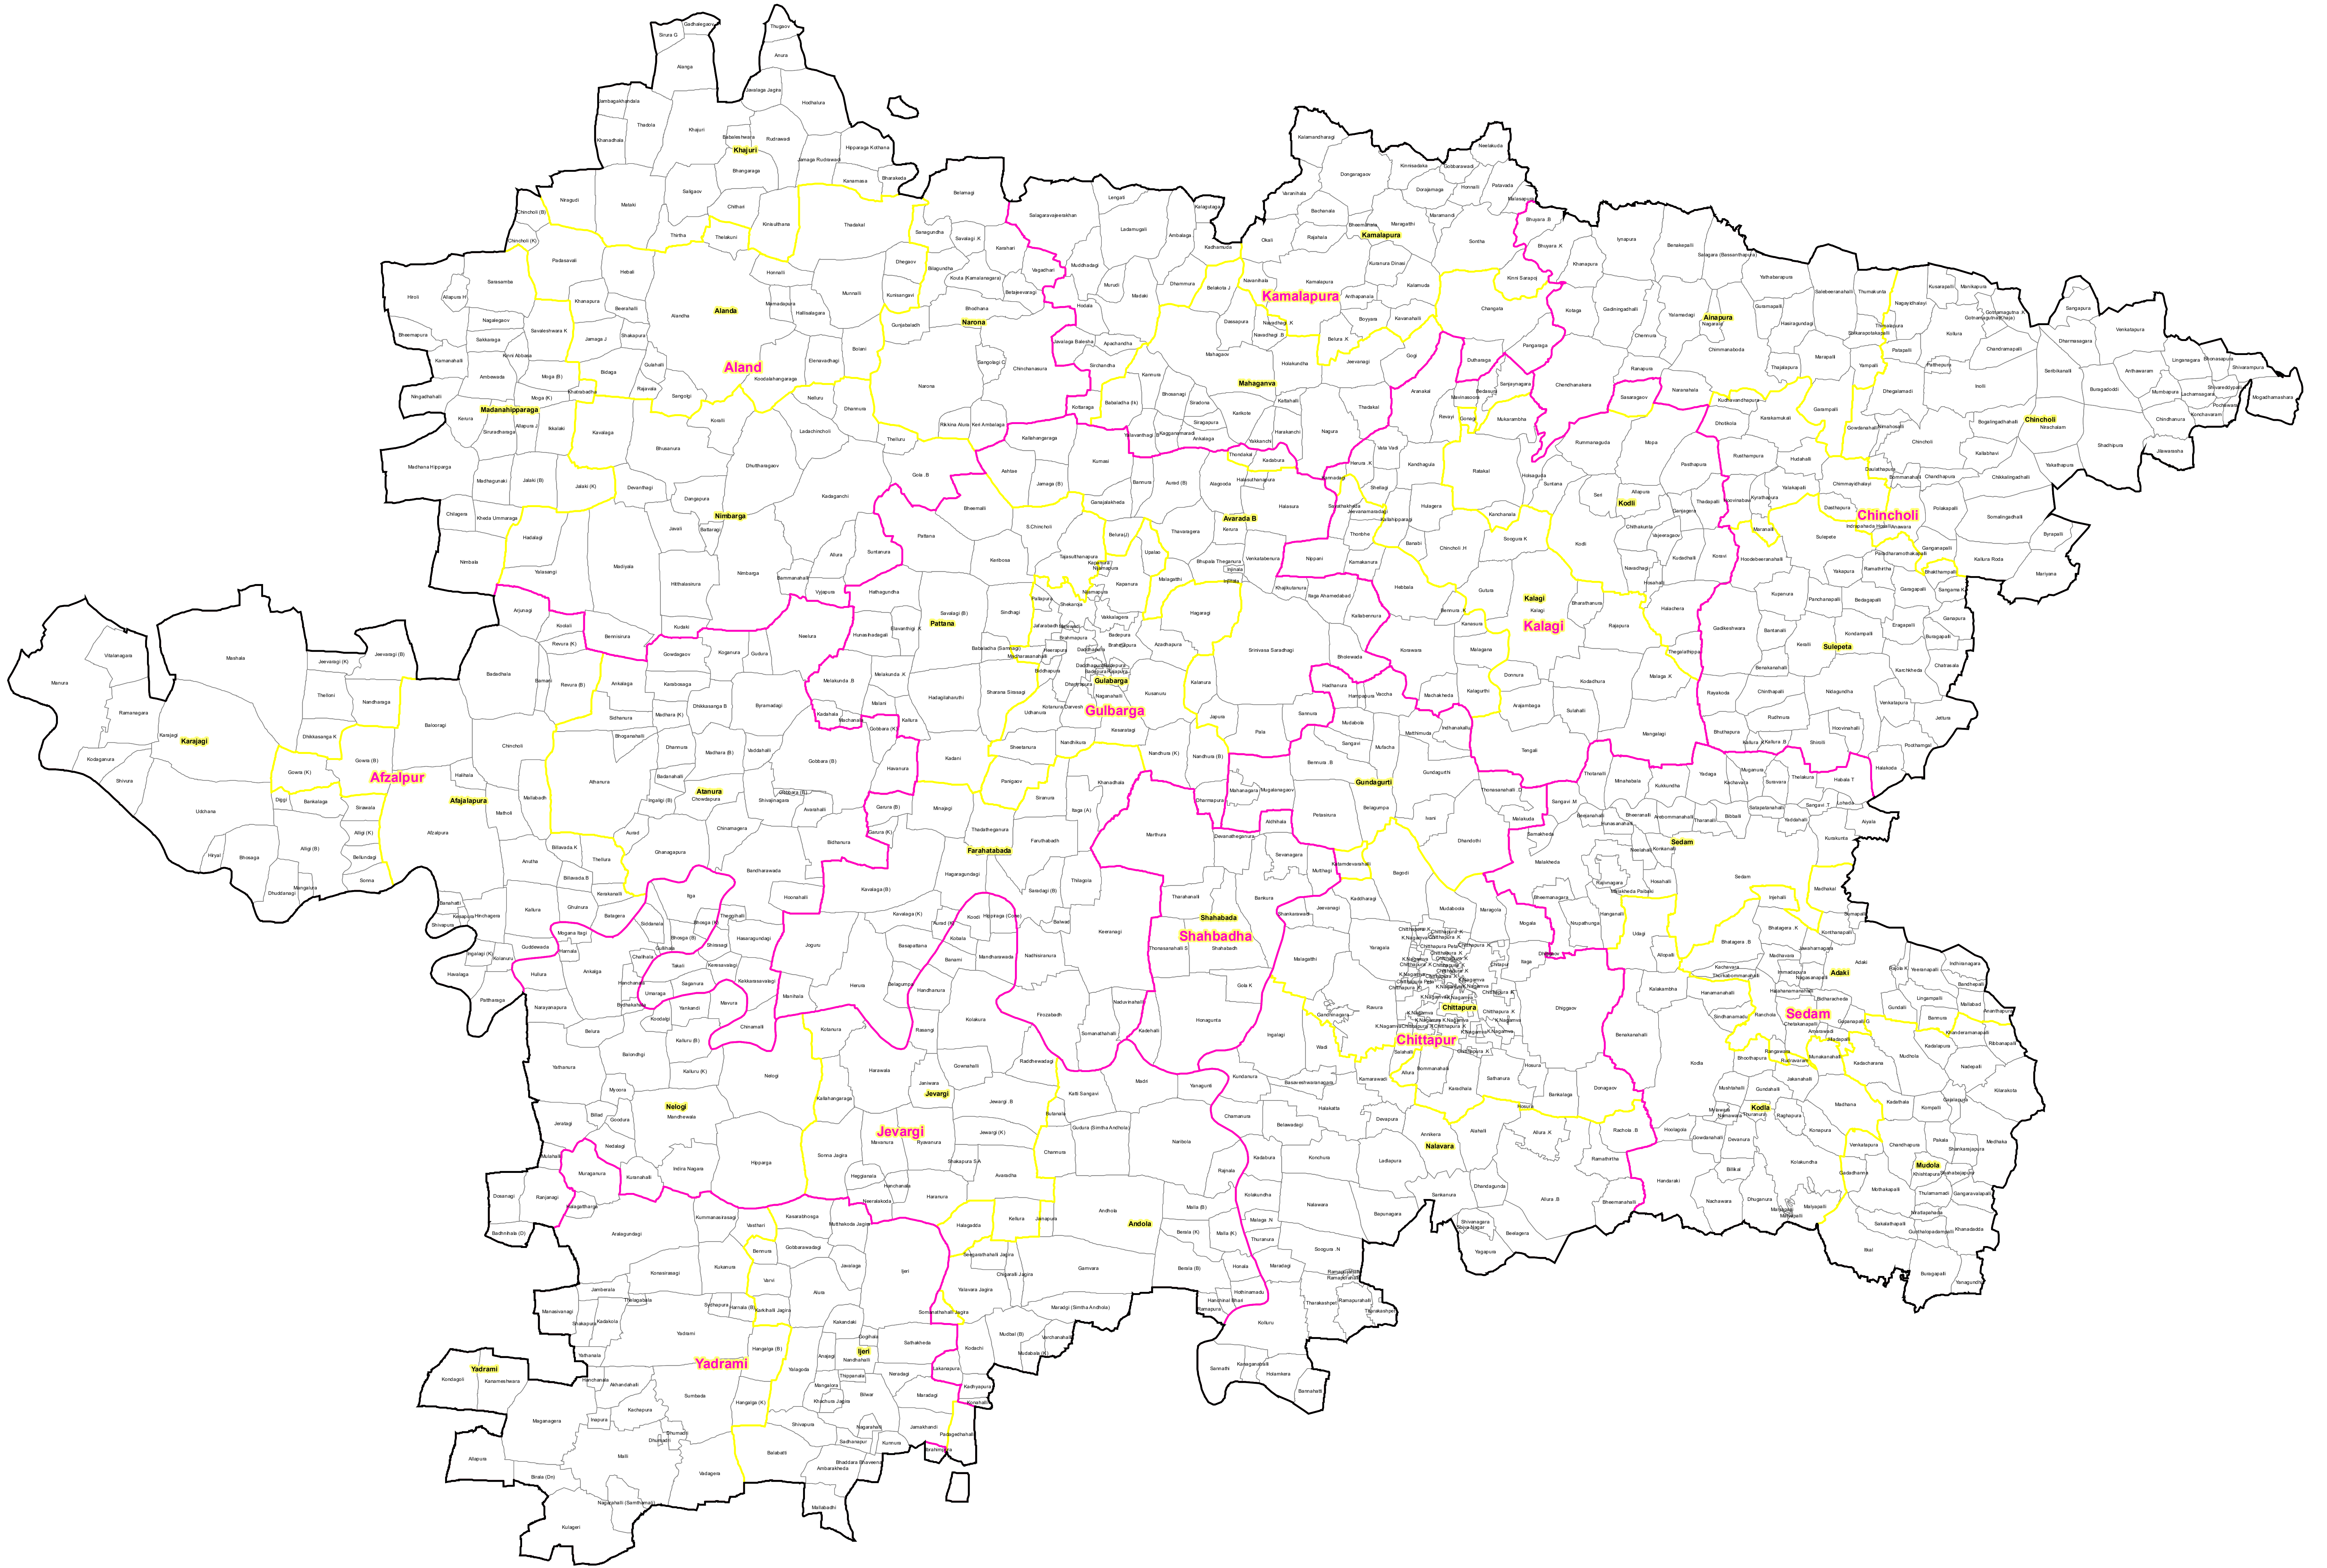

Village Map of Kalburgi District, Karnataka

Legend

-  Village Boundary
-  Hobli Boundary
-  Taluk Boundary
-  District Boundary