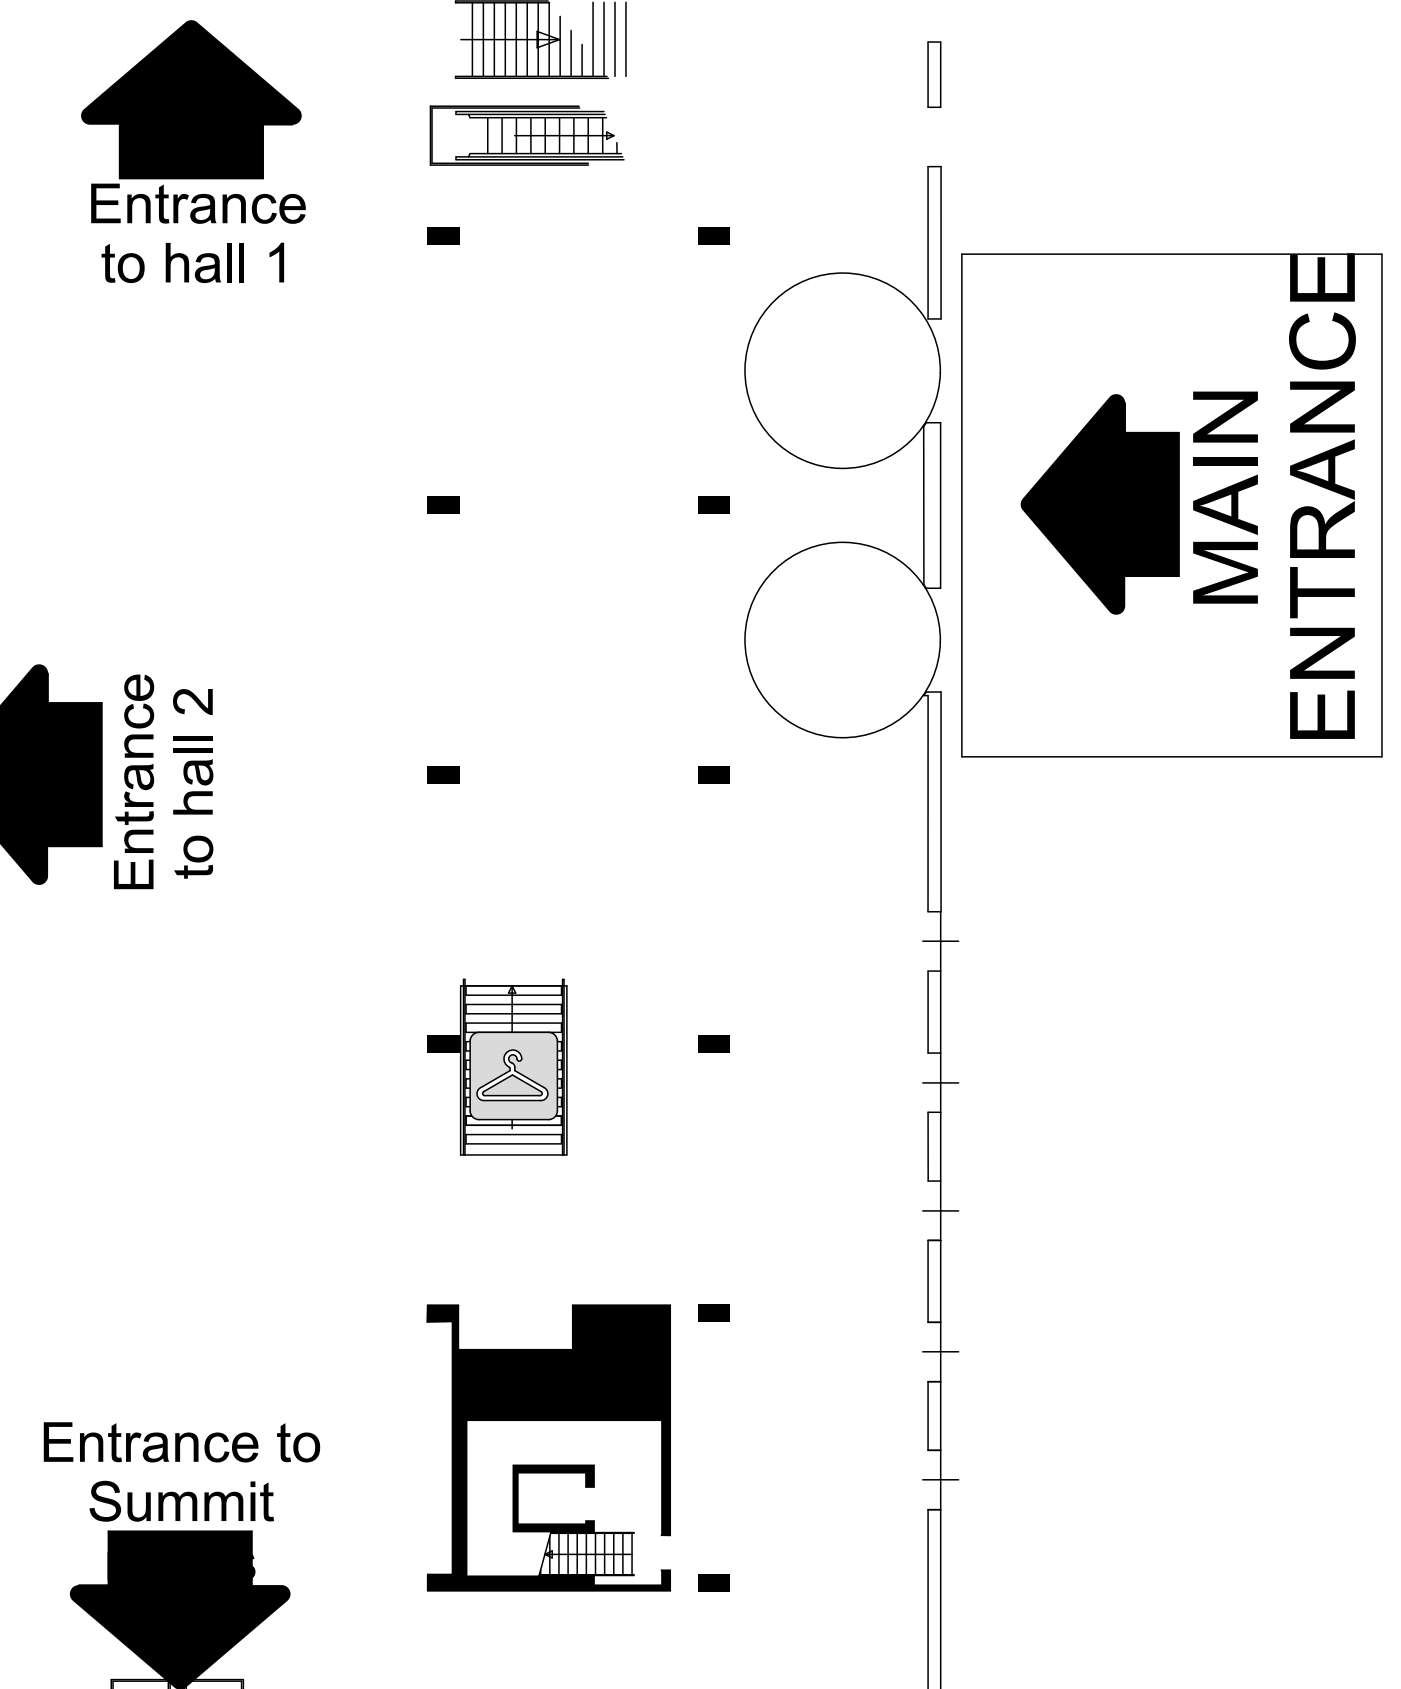

HALL 05 00

HALL 01 00

HALL 03 00

HALL 02 00

- Available
- Confirmed Shell Scheme stands
- Confirmed Raw space

EMART ENTRANCE & CONFERENCE