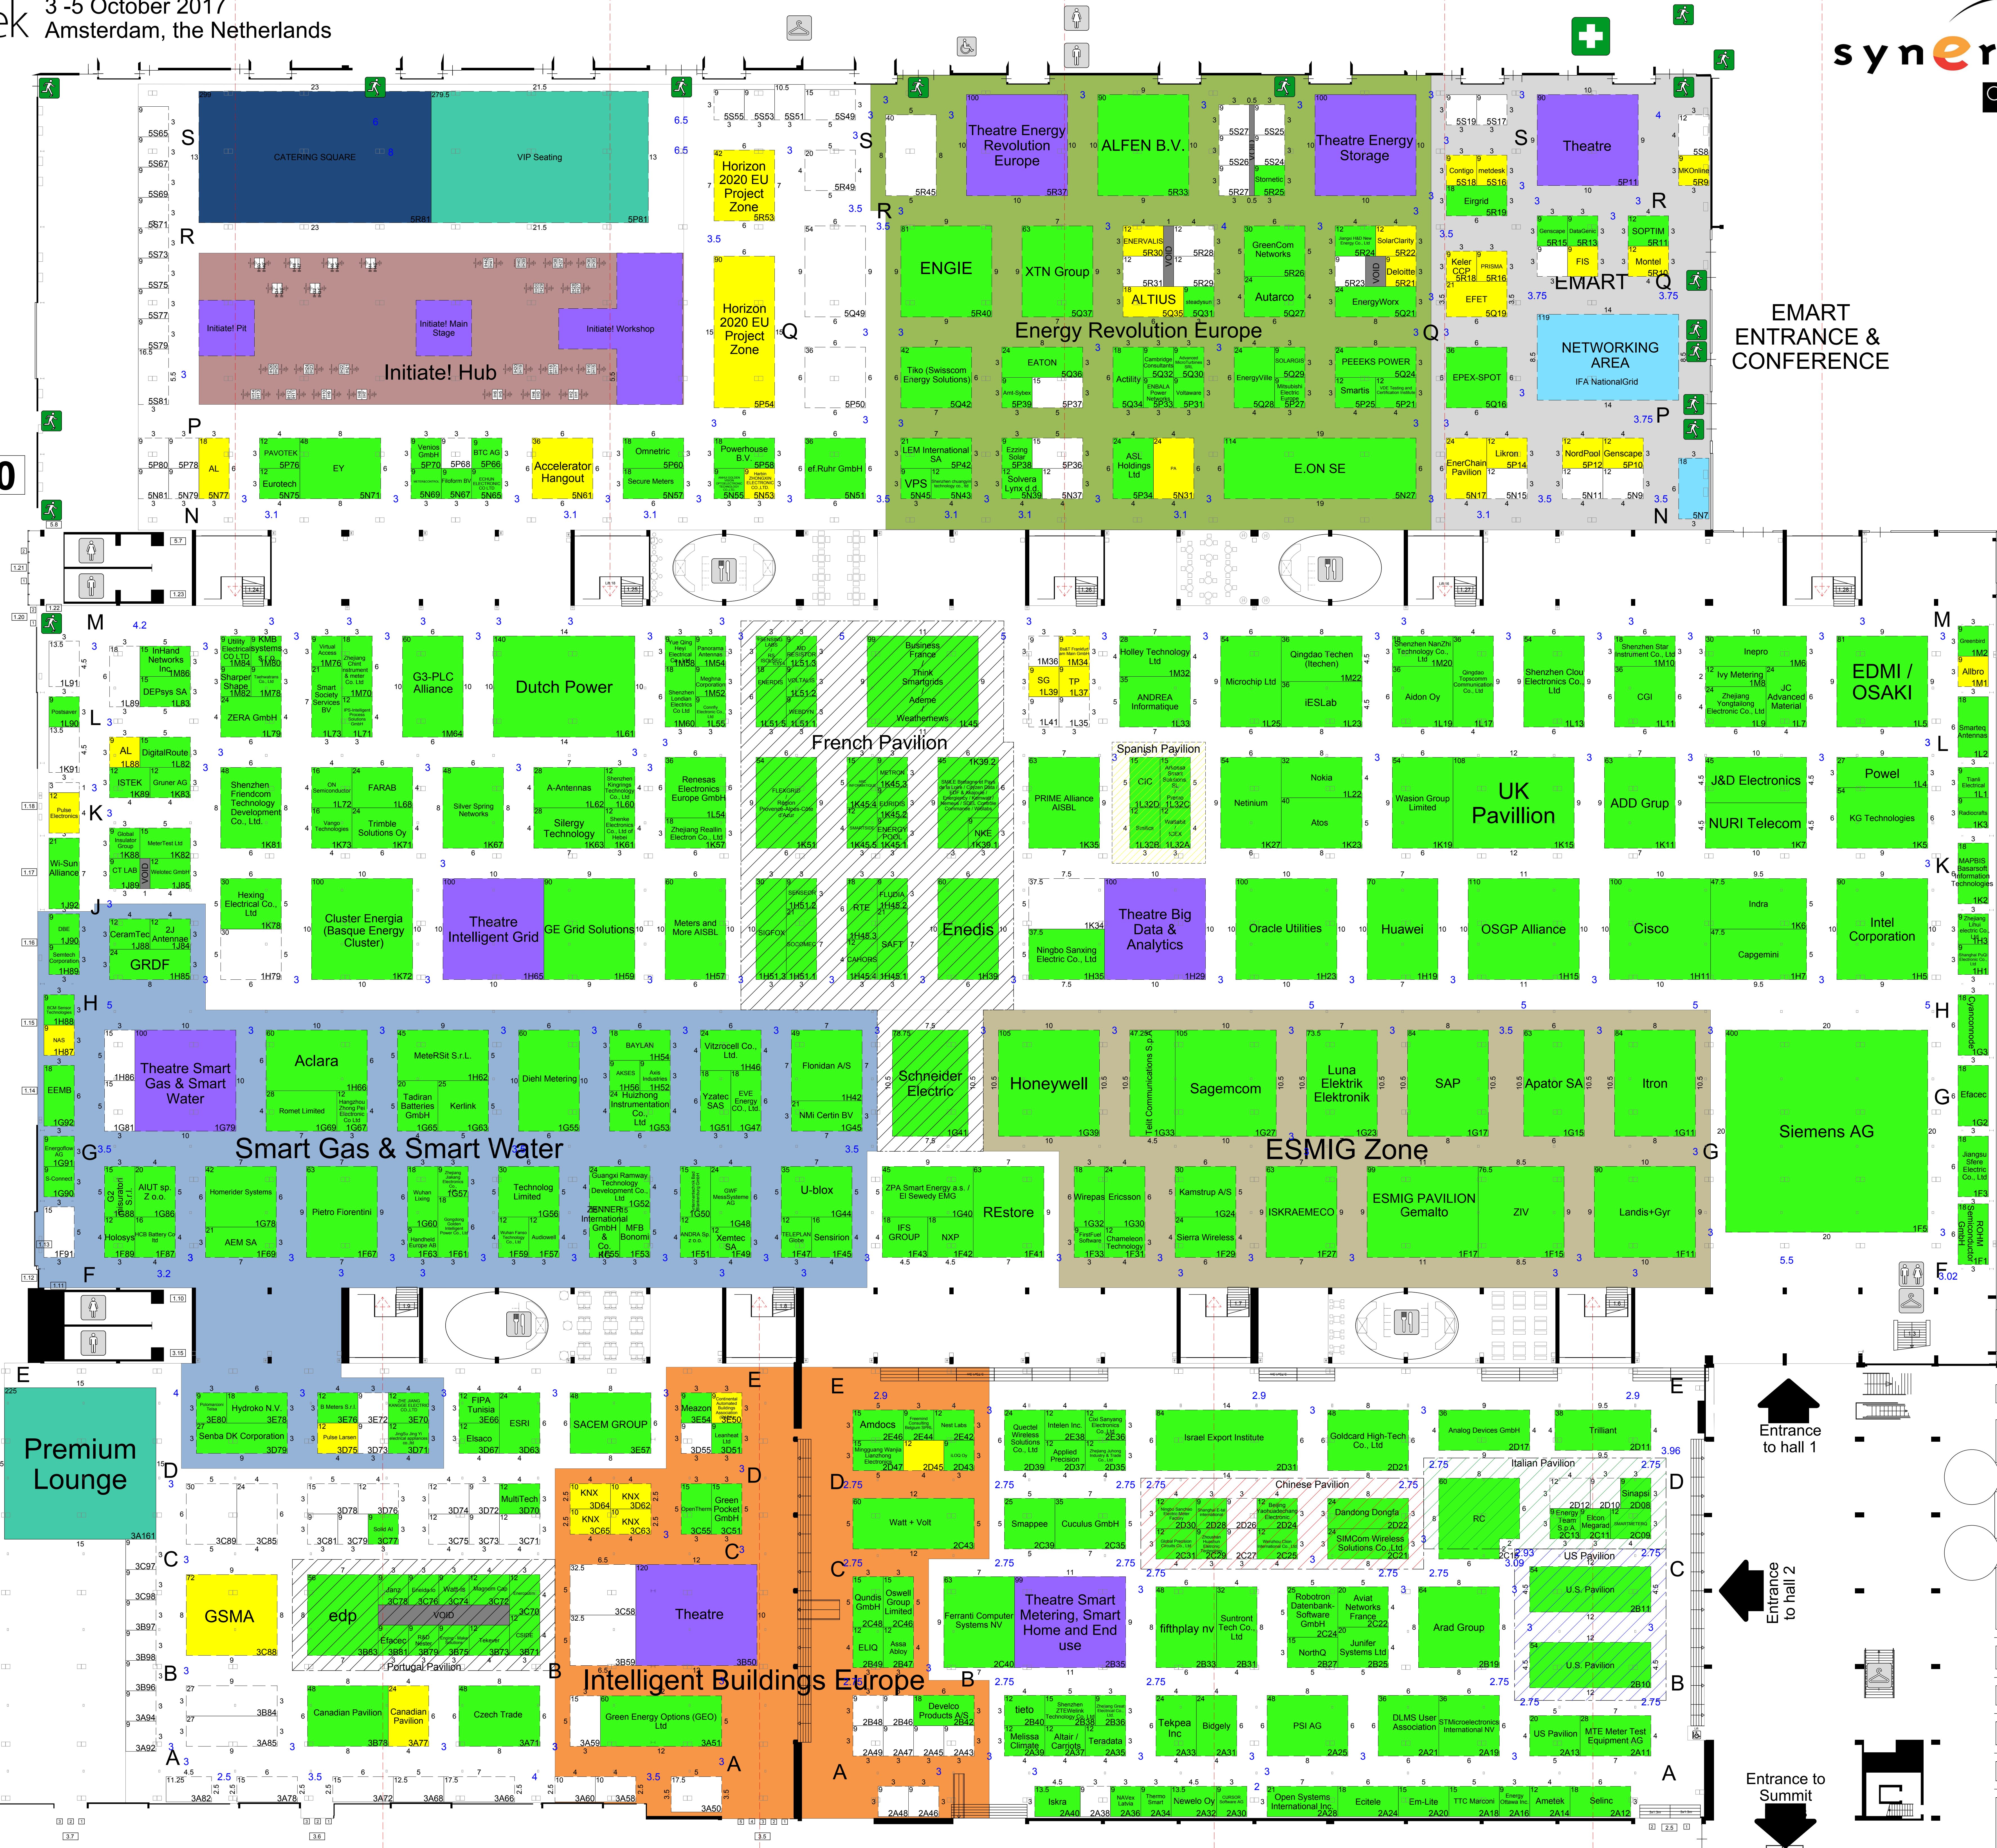

HALL 05 00

HALL 01 00

HALL 03 00

HALL 02 00

- Available
- Confirmed Shell Scheme stands
- Confirmed Raw space

EMART ENTRANCE & CONFERENCE