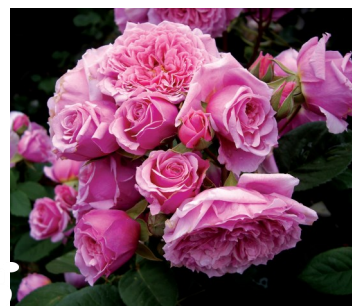

PRINCESS DE MONACO \$20.00

QUEEN ELIZABETH \$20.00

SONIA RYKIEL \$25.00

SUMMER LADY \$25.00

THE CHILDREN'S ROSE \$25.00

UNCONDITIONAL LOVE \$25.00

VIOLINA \$25.00

WILLIAM CHRISTIE \$25.00