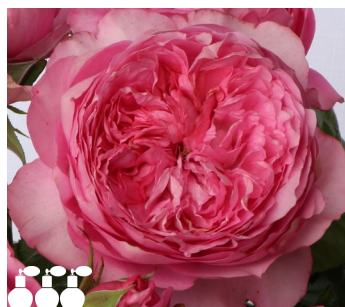

DOLLY'S DREAM \$30.00

DREAM CHASER \$25.00

DUET \$20.00

EIFFEL TOWER \$20.00

ELODIE GOSSUIN \$25.00

EMILY \$25.00

FAIRY GODMOTHER \$25.00

GEE WHIZ \$25.00