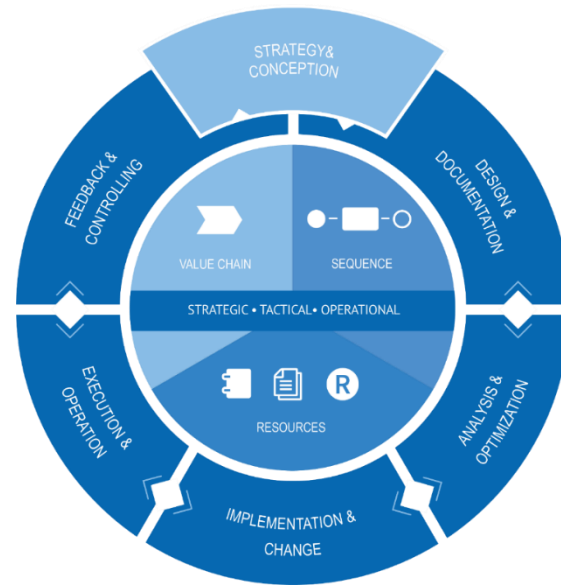

BOC Group

Integration of ADONIS NP and SAP Solution Manager 7.2

Version 1.00 of the Integration Scenario

ADONIS

Your professional BPM Suite

Introduction - Process-based Application Development

PMLC and ALM – two sides of the same coin?

- ▶ Processes define the business framework of operational software (applications).
- ▶ Applications form the technical framework for the execution of processes.

Process Management Life Cycle (PMLC)

... for a continuous improvement of the processes in the entire organization.

Focus: *Application Lifecycle*

- ▶ The SAP Solution Manager 7.2 covers the complete Application Lifecycle of IT solutions.

Value Chain View

Lifecycle View

Source: <https://wiki.scn.sap.com/wiki/display/SM/Business+of+IT>, <https://support.sap.com/en/alm/solution-manager.html>

Active **involvement** of the business during the entire application lifecycle of the SAP system, e.g. blueprinting, requirements clarification, testing.

Reuse of existing process information.

Leverage **“best practice”** information from SAP for process design.