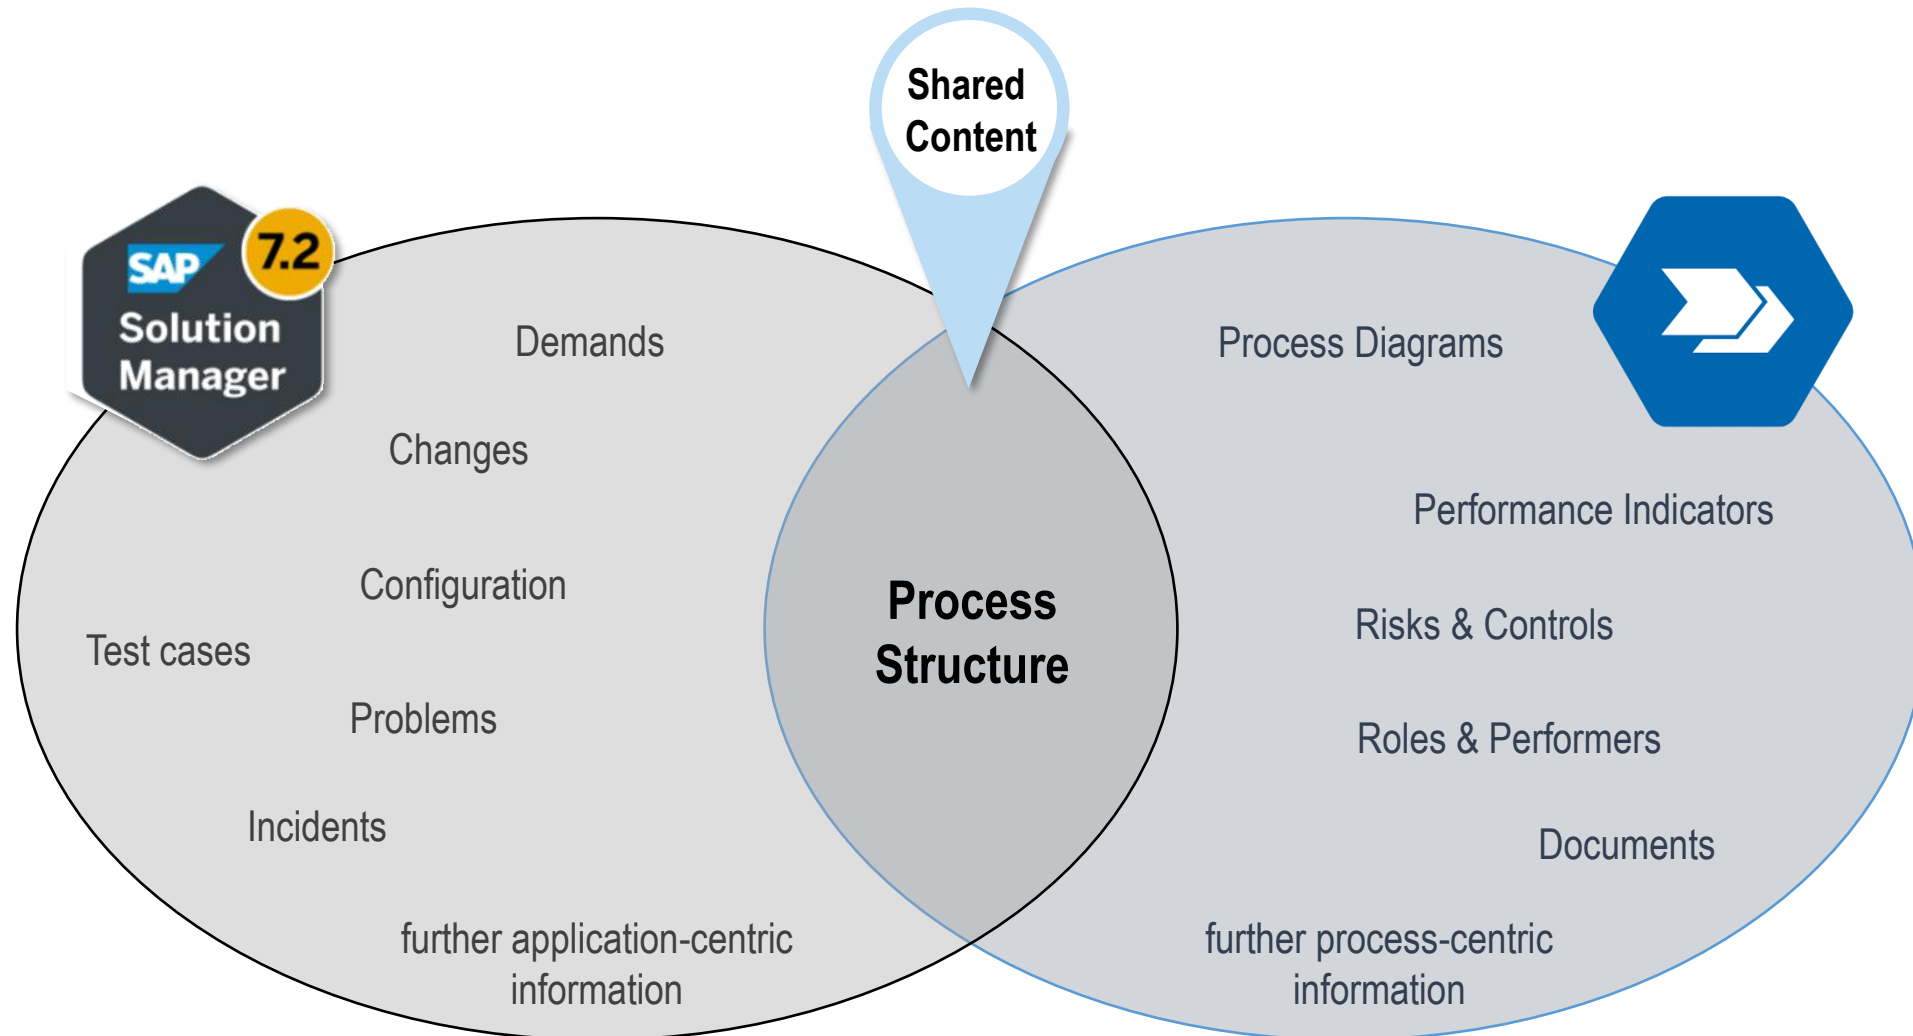

Focus: *Application Lifecycle*

- ▶ The SAP Solution Manager 7.2 covers the complete Application Lifecycle of IT solutions.

Value Chain View

Lifecycle View

Source: <https://wiki.scn.sap.com/wiki/display/SM/Business+of+IT>, <https://support.sap.com/en/alm/solution-manager.html>

An introduction to ADONIS NP

The Process Lifecycle Management (PLM)

ADONIS
Your professional BPM Suite

Focus: **Process Lifecycle**

- ▶ ADONIS NP focuses on the Process Lifecycle, i.e. the design, analysis and optimization of business processes.

Motivation – Data perspective

Integration of ADONIS NP and SAP Solution Manager 7.2

ADONIS
Your professional BPM Suite

Motivation – Organisational perspective

Integration of ADONIS NP and SAP Solution Manager 7.2

Active **involvement** of the business during the entire application lifecycle of the SAP system, e.g. blueprinting, requirements clarification, testing.

Reuse of existing process information.

Leverage **“best practice”** information from SAP for process design.