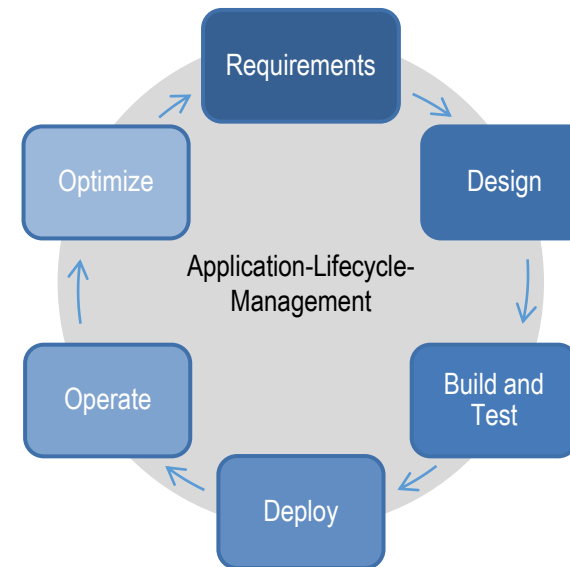

BOC Group

Integration of ADONIS NP and SAP Solution Manager 7.2

Version 1.00 of the Integration Scenario

ADONIS

Your professional BPM Suite

Introduction - Process-based Application Development

PMLC and ALM – two sides of the same coin?

- ▶ Processes define the business framework of operational software (applications).
- ▶ Applications form the technical framework for the execution of processes.

Process Management Life Cycle (PMLC)

... for a continuous improvement of the processes in the entire organization.

Application Lifecycle Management (ALM) ... for a continuous (further) development and support of applications.

An introduction to SAP Solution Manager 7.2

The Application Lifecycle Management (ALM)

ADONIS
Your professional BPM Suite

Focus: *Application Lifecycle*

- ▶ The SAP Solution Manager 7.2 covers the complete Application Lifecycle of IT solutions.

Value Chain View

Lifecycle View

Source: <https://wiki.scn.sap.com/wiki/display/SM/Business+of+IT>, <https://support.sap.com/en/alm/solution-manager.html>