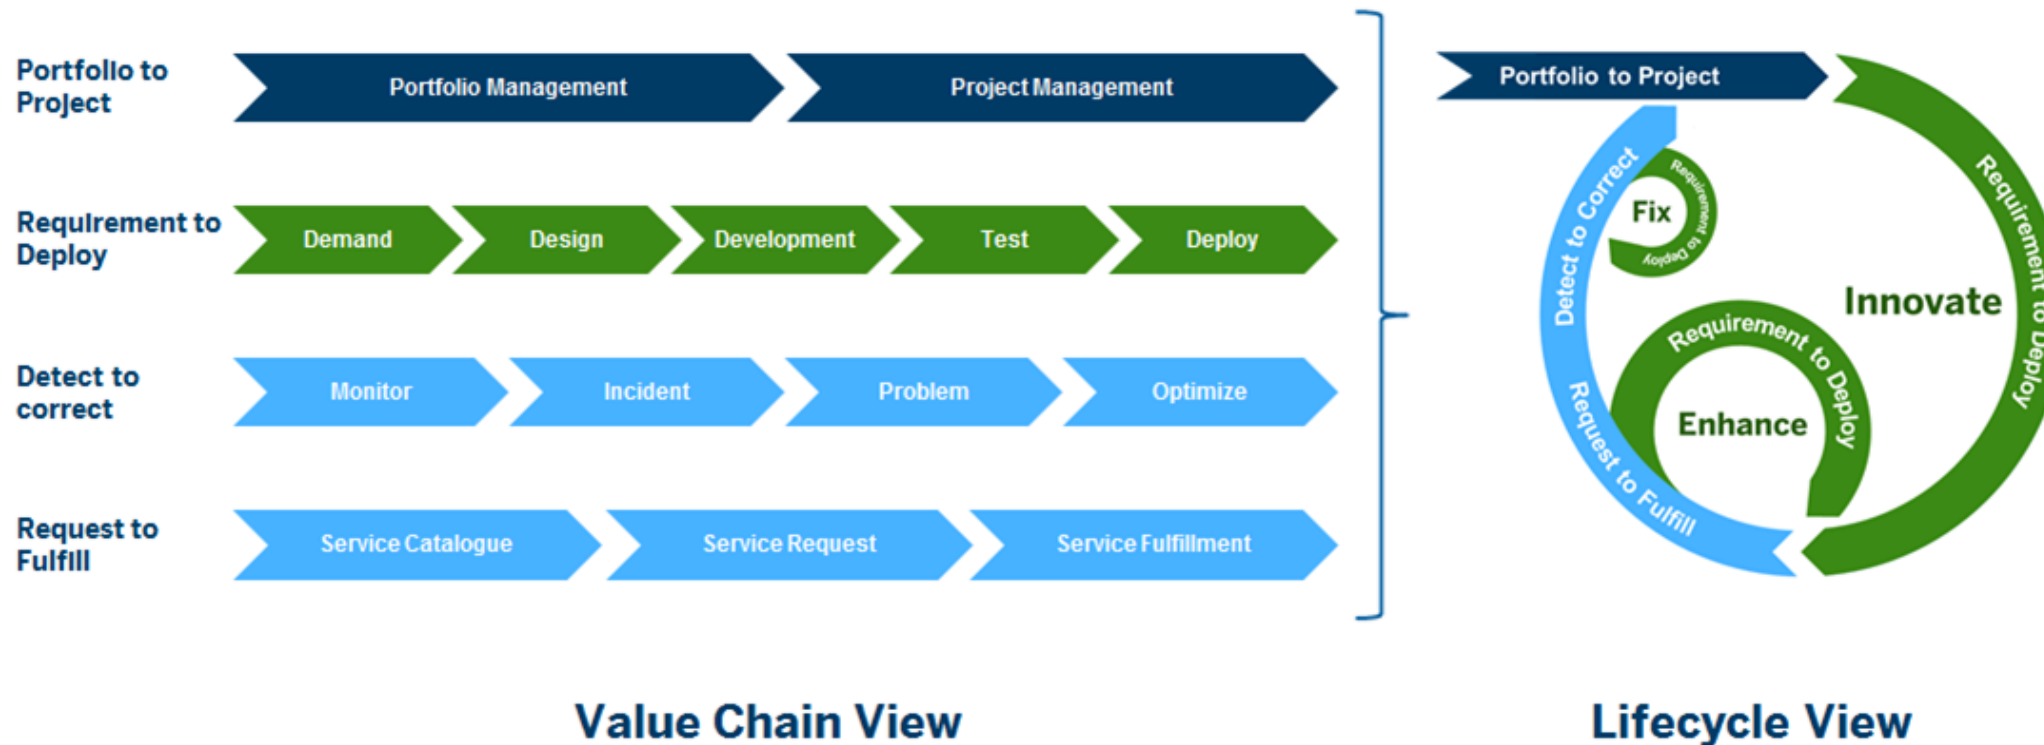

- ▶ Processes define the business framework of operational software (applications).
- ▶ Applications form the technical framework for the execution of processes.

Process Management Life Cycle (PMLC)

... for a continuous improvement of the processes in the entire organization.

Application Lifecycle Management (ALM) ... for a continuous (further) development and support of applications.

An introduction to SAP Solution Manager 7.2

The Application Lifecycle Management (ALM)

ADONIS
Your professional BPM Suite

Focus: *Application Lifecycle*

- ▶ The SAP Solution Manager 7.2 covers the complete Application Lifecycle of IT solutions.

Value Chain View

Lifecycle View

Source: <https://wiki.scn.sap.com/wiki/display/SM/Business+of+IT>, <https://support.sap.com/en/alm/solution-manager.html>

Active **involvement** of the business during the entire application lifecycle of the SAP system, e.g. blueprinting, requirements clarification, testing.

Reuse of existing process information.

Leverage **“best practice”** information from SAP for process design.