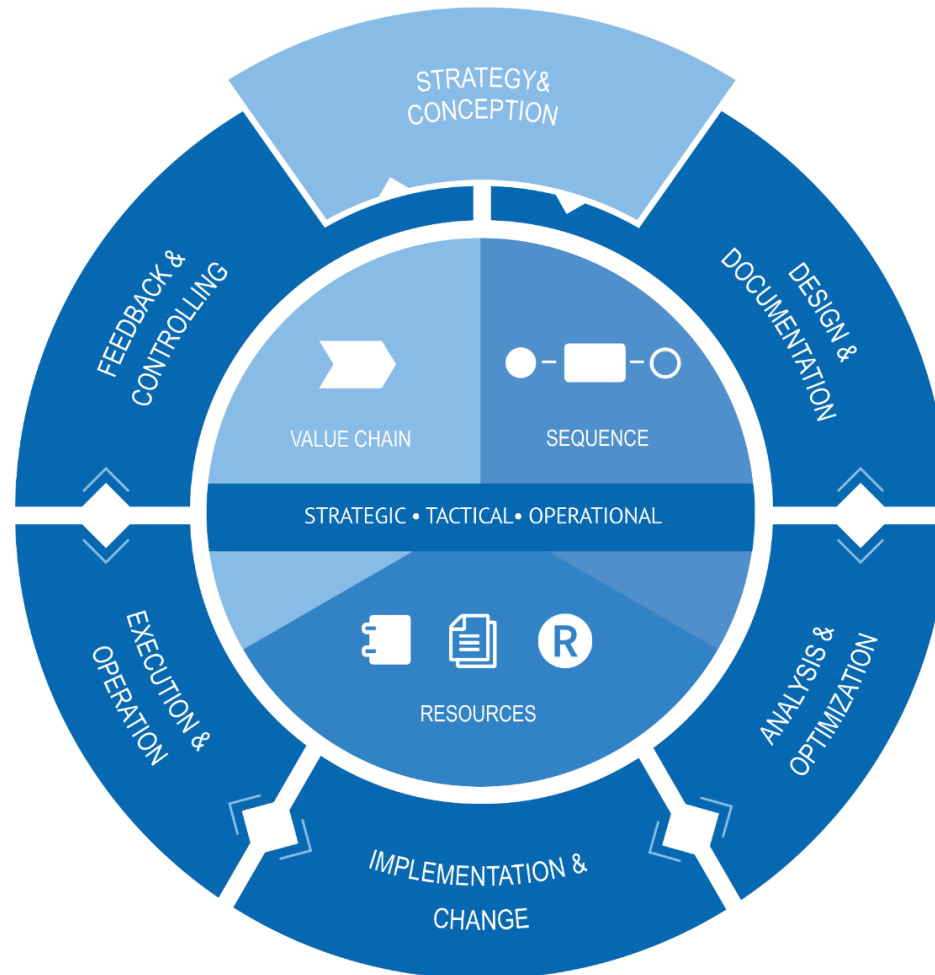

- ▶ Processes define the business framework of operational software (applications).
- ▶ Applications form the technical framework for the execution of processes.

Process Management Life Cycle (PMLC)

... for a continuous improvement of the processes in the entire organization.

Focus: *Application Lifecycle*

- ▶ The SAP Solution Manager 7.2 covers the complete Application Lifecycle of IT solutions.

Value Chain View

Lifecycle View

Source: <https://wiki.scn.sap.com/wiki/display/SM/Business+of+IT>, <https://support.sap.com/en/alm/solution-manager.html>

An introduction to ADONIS NP

The Process Lifecycle Management (PLM)

ADONIS
Your professional BPM Suite

Focus: **Process Lifecycle**

- ▶ ADONIS NP focuses on the Process Lifecycle, i.e. the design, analysis and optimization of business processes.