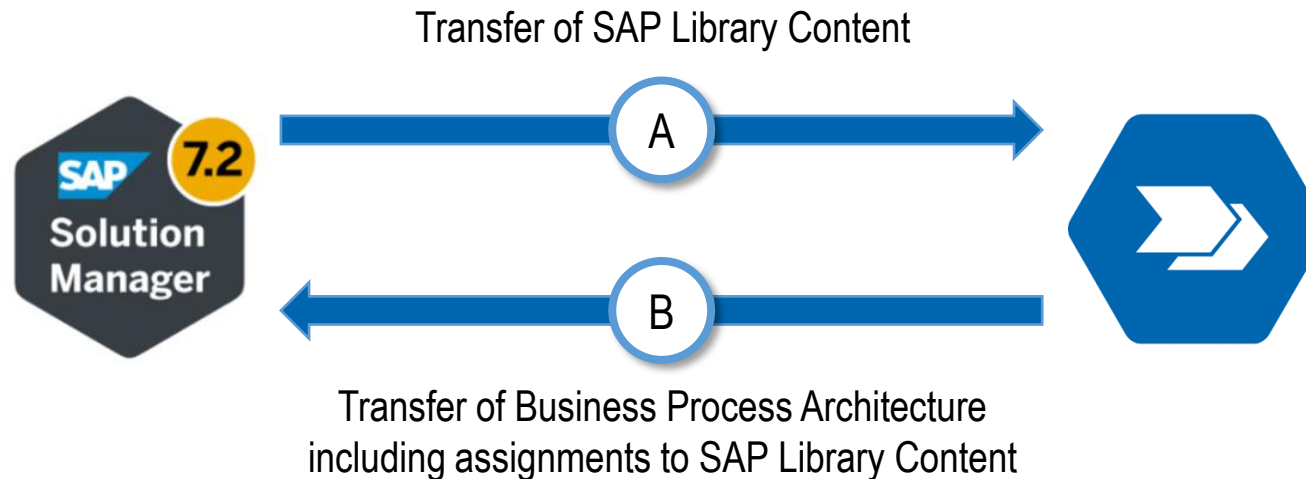

Integration of ADONIS NP and SAP Solution Manager 7.2

ADONIS
Your professional BPM Suite

A

Data transfer from SSM 7.2 to ADONIS NP

„Process Step <Orig.>“ elements, the attached Logical Components and Executables as well as the folder structure are exported from the Process Step Library in SSM 7.2 and imported in an read-only object folder in ADONIS NP as a new class „Process Step <Orig.>“ with a link to the Solution Documentation in SSM 7.2.