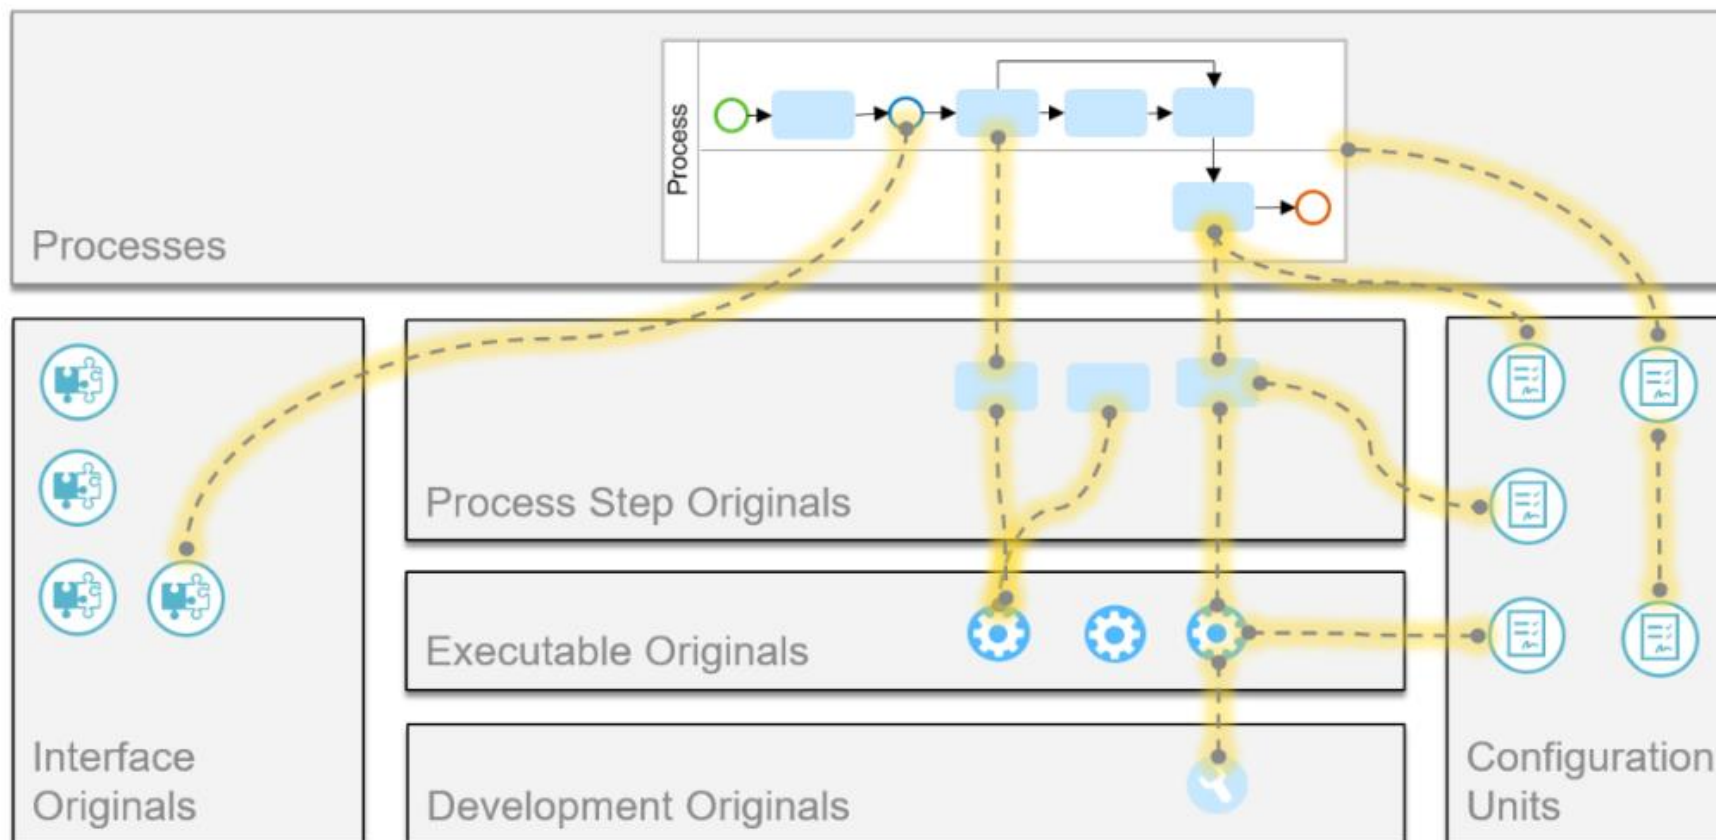

Active **involvement** of the business during the entire application lifecycle of the SAP system, e.g. blueprinting, requirements clarification, testing.

Reuse of existing process information.

Leverage **“best practice”** information from SAP for process design.

→ Integrate best practice approaches for Process & Application Lifecycle Management!

Detailed Structure – SAP Solution Manager 7.2

ADONIS
Your professional BPM Suite

Solution Documentation – Overview

- ▶ The solution documentation of SAP Solution Manager 7.2 is organized in the sections „Libraries“ and „Business Processes“, which are structured and interconnected according to the following image:

Source: SAP: Solution Documentation, URL:
https://help.sap.com/doc/saphelp_sm72_sp02/7.2.02/de-DE/3e/f70f5452e7024be10000000a44176d/content.htm?no_cache=true, Last visited on March 14th, 2019

Description of the integration scenario

Integration of ADONIS NP and SAP Solution Manager 7.2

ADONIS
Your professional BPM Suite

A

Data transfer from SSM 7.2 to ADONIS NP

„Process Step <Orig.>“ elements, the attached Logical Components and Executables as well as the folder structure are exported from the Process Step Library in SSM 7.2 and imported in an read-only object folder in ADONIS NP as a new class „Process Step <Orig.>“ with a link to the Solution Documentation in SSM 7.2.