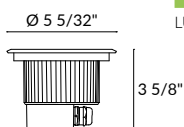

LED	3000K / CRI85
LUMILEDS	6W 282 lm 25° 55-9663-CACLV1U
	IK10 4 81

INCLUDED