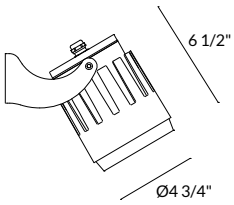

10 5/16" Max.

LED	3000K / CRI80			
CREE	19W	1820 lm	10°	05-9731-34CLV1U
	4000K / CRI80			
	19W	2050 lm	10°	05-9731-34CMV1U

4

INCLUDED