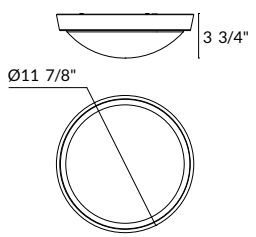

Bubble

® WET 6 BODY MAT ST 21
INCL 120-277V 50-60Hz 0..10V DIF MAT ACR

LEDS-C4

LED 3000K / CRI80
SAMSUNG 13W 1750 lm **15-5298-21-M1U**