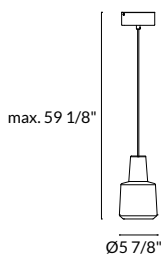

Khoi

☐ DRY ☐ 6
☐ INCL ☐ 120V 60Hz

BODY MAT AL
DIF MAT GLA

☐ 14 ☐ CS

LEDS-C4

LED		3000K / CRI80	
CREE	19,5W 1550 lm	00-4037-14-37U	☐
	19,5W 1550 lm	00-4037-CS-12U	☐