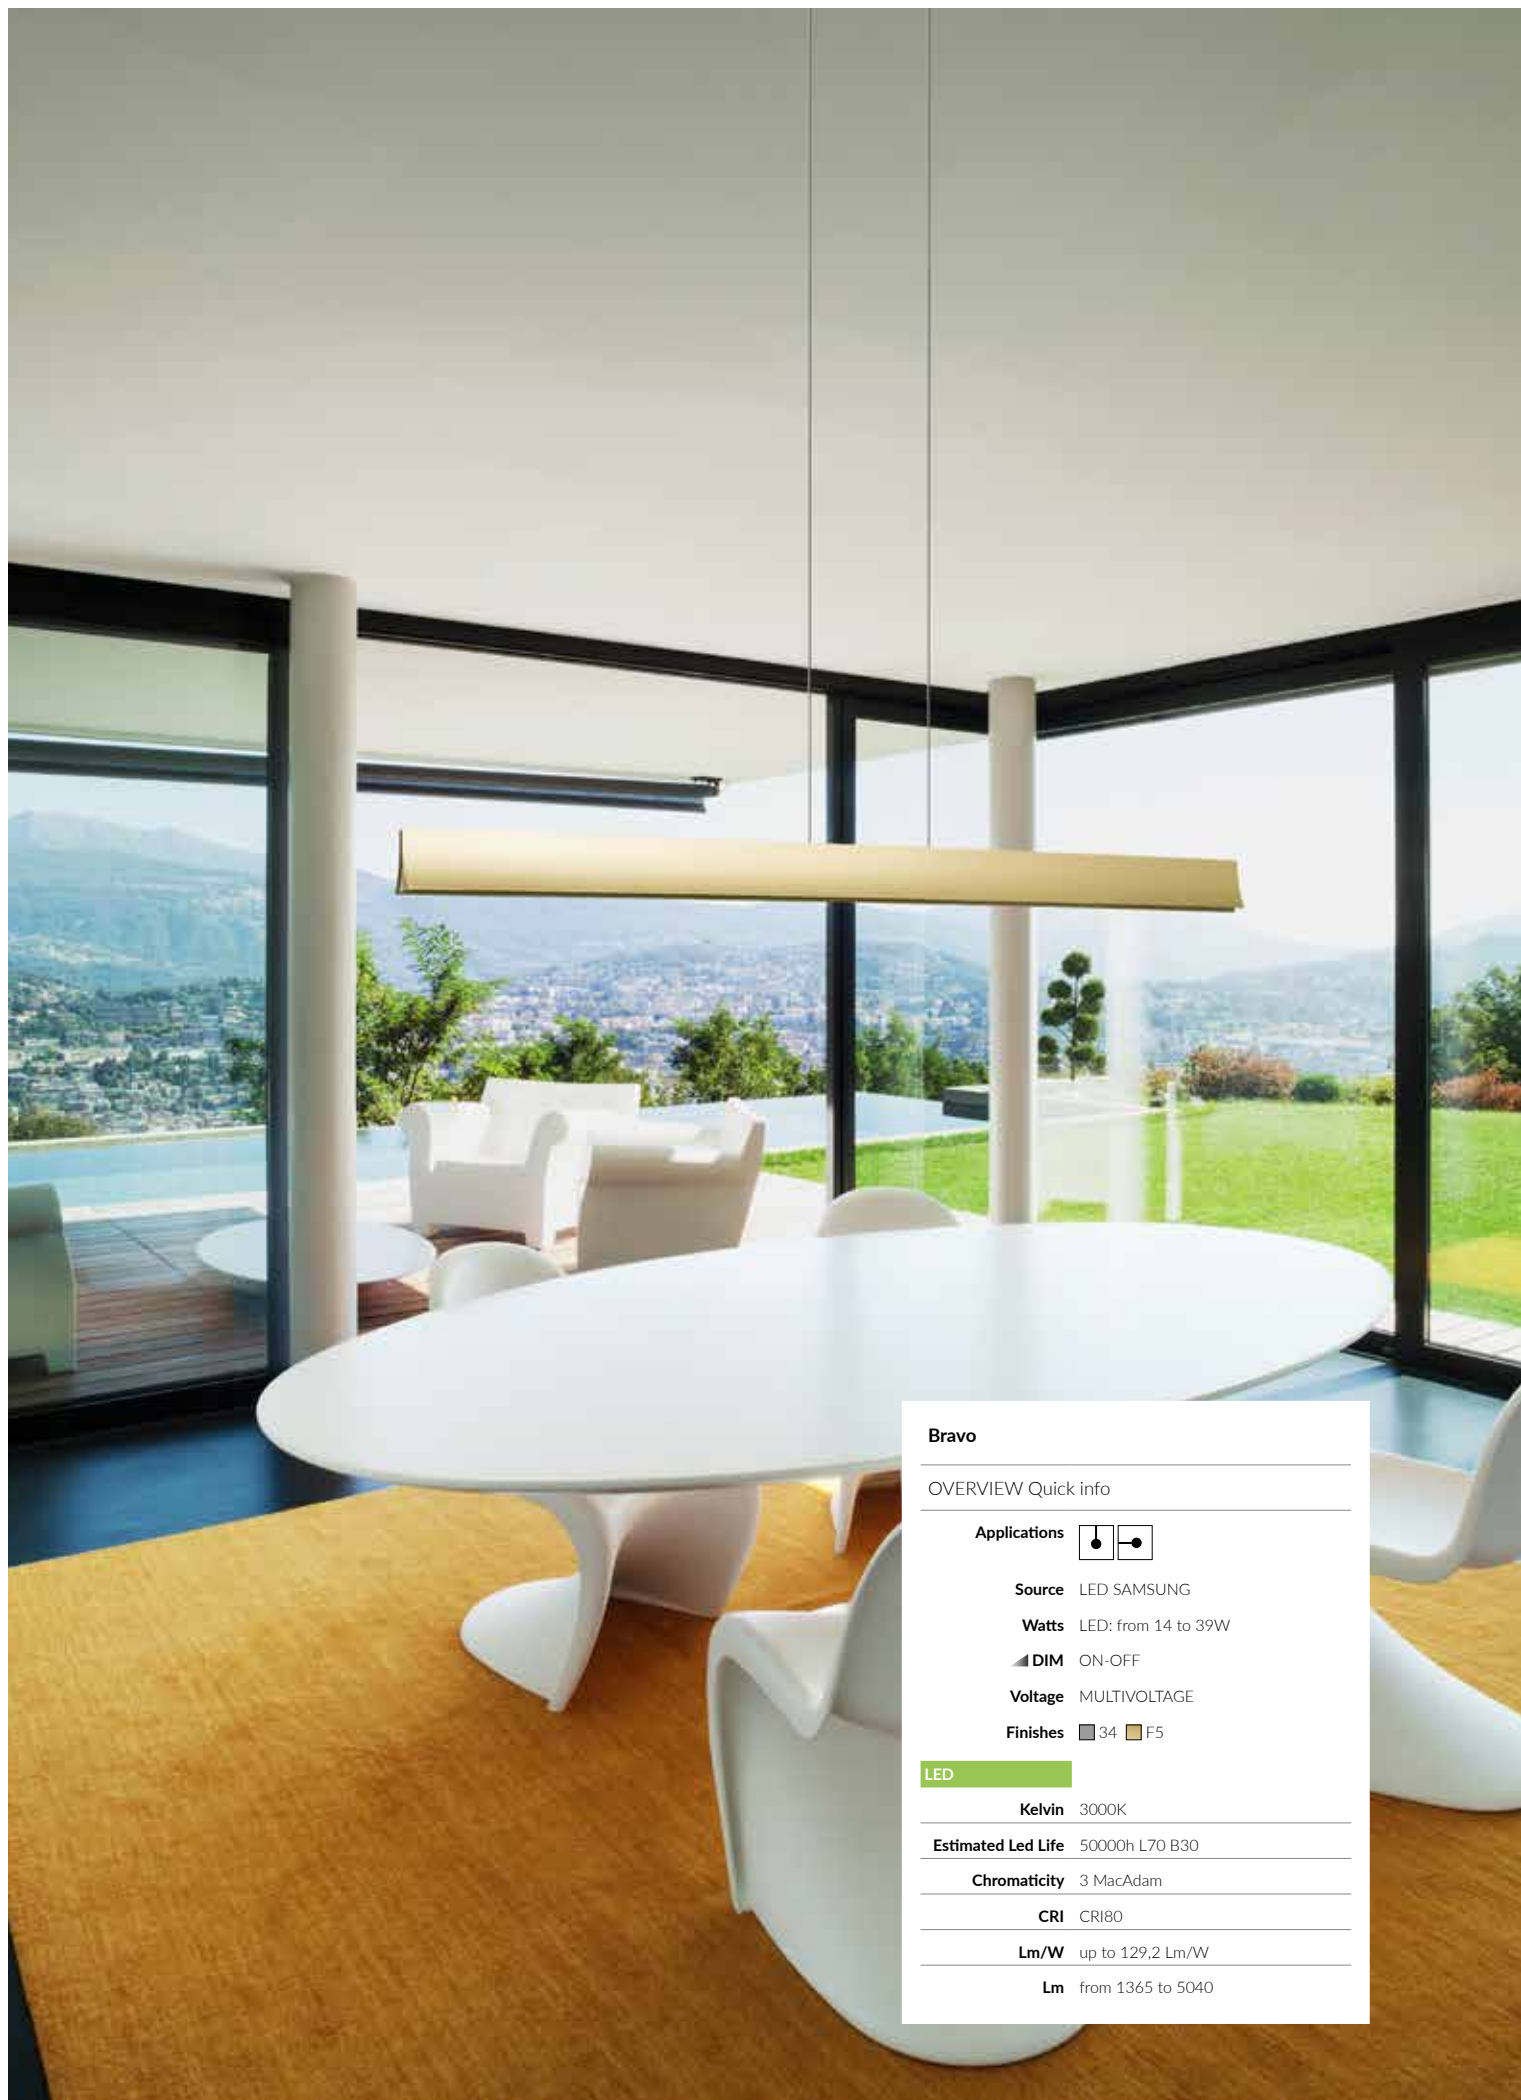

 **LED** 2700K / CRI80
 CREE 9.4W 960 lm **05-5463-53-M3U**

Bravo

OVERVIEW Quick info

Applications  

Source LED SAMSUNG

Watts LED: from 14 to 39W

DIM ON-OFF

Voltage MULTIVOLTAGE