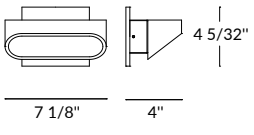

Oval

DRY

BODY MAT AL

14-14

INCL 120V 60Hz

LED 3000K / CRI80
CITIZEN 4W 488 lm **05-0070-14-14U** ☒
12