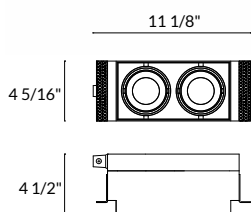

 18

Size	LED	max. H =	Product Code
8 1/8" x 4 5/16"	GU5.3 MR11	2 5/16"	DM-0094-14-00U <input type="checkbox"/>
		2 x max. 9W led	DM-0094-60-00U <input checked="" type="checkbox"/>
		2 x max. 9W led	

 12