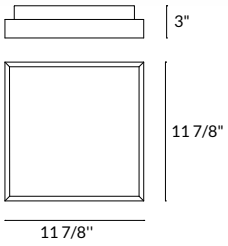

LED 3000K / CRI80
19W 1710 lm **15-2936-S2M1V1U**
 4