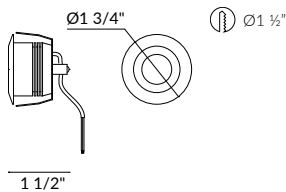

CREE	2,3W max.	119 lm max.	700 mA max.	05-3308-S2-00U <input checked="" type="checkbox"/>
------	-----------	-------------	-------------	---

INCLUDED

25°+ 40° Set of lenses included.

LEDS-C4

DECORATIVE

DECORATIVE