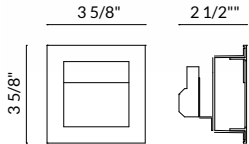

Sign

LEDS-C4

DRY 30

BODY MAT AL

☐ 14

☒ N3

NOT INCL DIM

LED 3000K / CRI80

CREE	2,3W max.	170 lm max.	700 mA max.	EP-0356-1400V1U ☐
	2,3W max.	170 lm max.	700 mA max.	EP-0356-N300V1U ☒

3-5/32" + 0-25/32"
con caja / with box

3-1/32" + 3-1/32"
sin caja / without box

INCLUDED

Recessed box included.

Dot

DRY IK02 100

BODY MAT AL

☒ N3

NOT INCL DIM

DIF MAT GLA

120° 1 Led

LED 3000K / CRI80

CREE	2,3W max.	190 lm max.	700 mA max.	05-3314-N3B9V1U ☒

Ø1 1/2"

NOT INCLUDED

71-4661-N3-N3 ☒
kit

Bit

DRY IK03 100

BODY MAT AL

☒ S2

NOT INCL DIM

DIF MAT PMMA

15°+25°+40° 1 Led

LED 3000K / CRI80

CREE	2,3W max.	119 lm max.	700 mA max.	05-3308-S2-00U ☒

INCLUDED

25°+ 40° Set of lenses included.