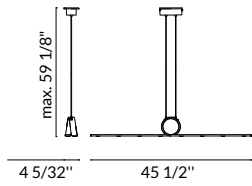

Curl

® DRY BODY MAT AL

INCL 120V 60Hz DIF MAT PC

□ 14

■ CS