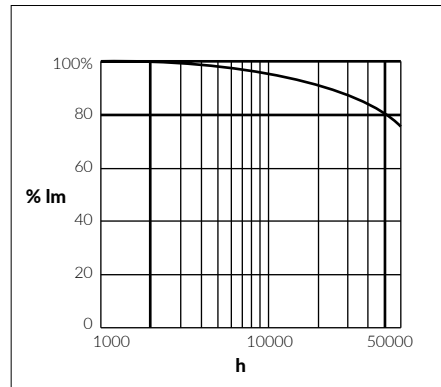

Product

Latest trends in materials,
finishings and styles

Application versatility and
flexibility

Driver Inclusive Luminaires

**LED's standard shelf life (50,000h):
L70/B30 & L80/B20**

**CREE as the standard LED brand
(70%+)**