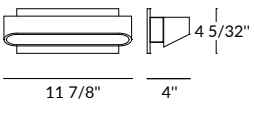

LED 3000K / CRI80
CITIZEN 8W 976 lm **05-2019-14-14U** ☒
6