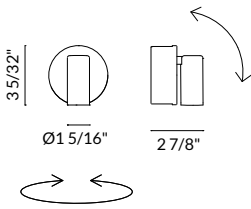

BODY MAT ST

21

81

E4

LED	3000K / CRI80		
CREE	2,2W	190 lm	05-2706-2121V2U 21
	2,2W	190 lm	05-2706-8181V2U 81
	2,2W	190 lm	05-2706-E4E4V2U E4