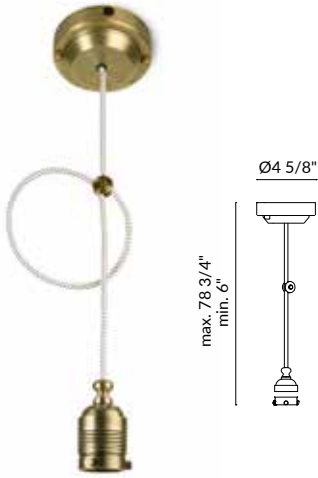

Vintage N

® DRY

BODY MAT ST

50

20

CI

CU

INCL 120-277V 50-60Hz

DIF MAT PMMA

LED 3000K / CRI80
CREE 8.8W 920 lm **71-4820-5050V2U** 50
3500K / CRI80
8.8W 1040 lm **71-6050-5050V2U** 50

16