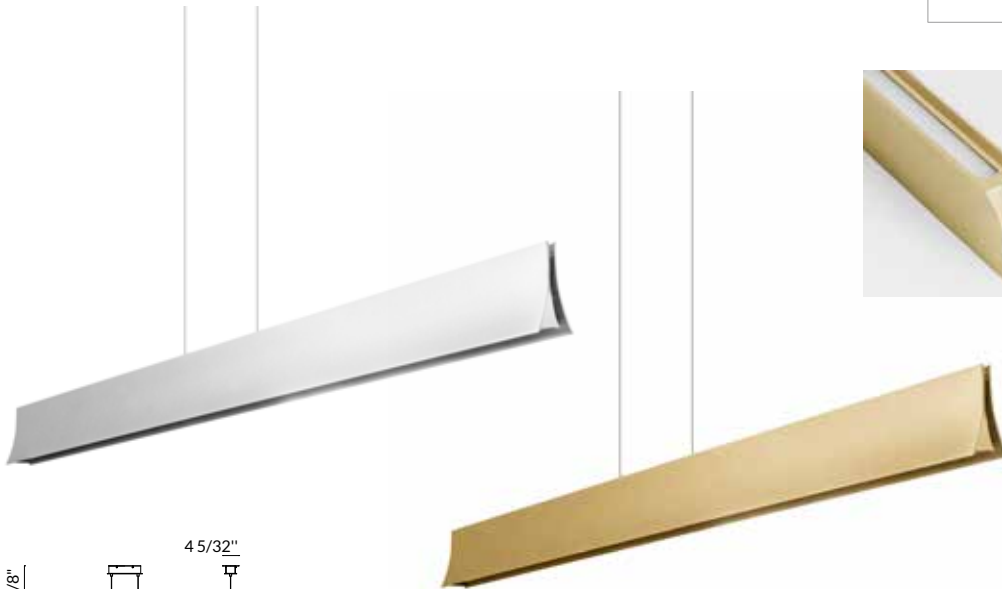

Bravo

DRY
INCL
120V 60Hz
ETL

BODY MAT AL
DIF MAT ACR