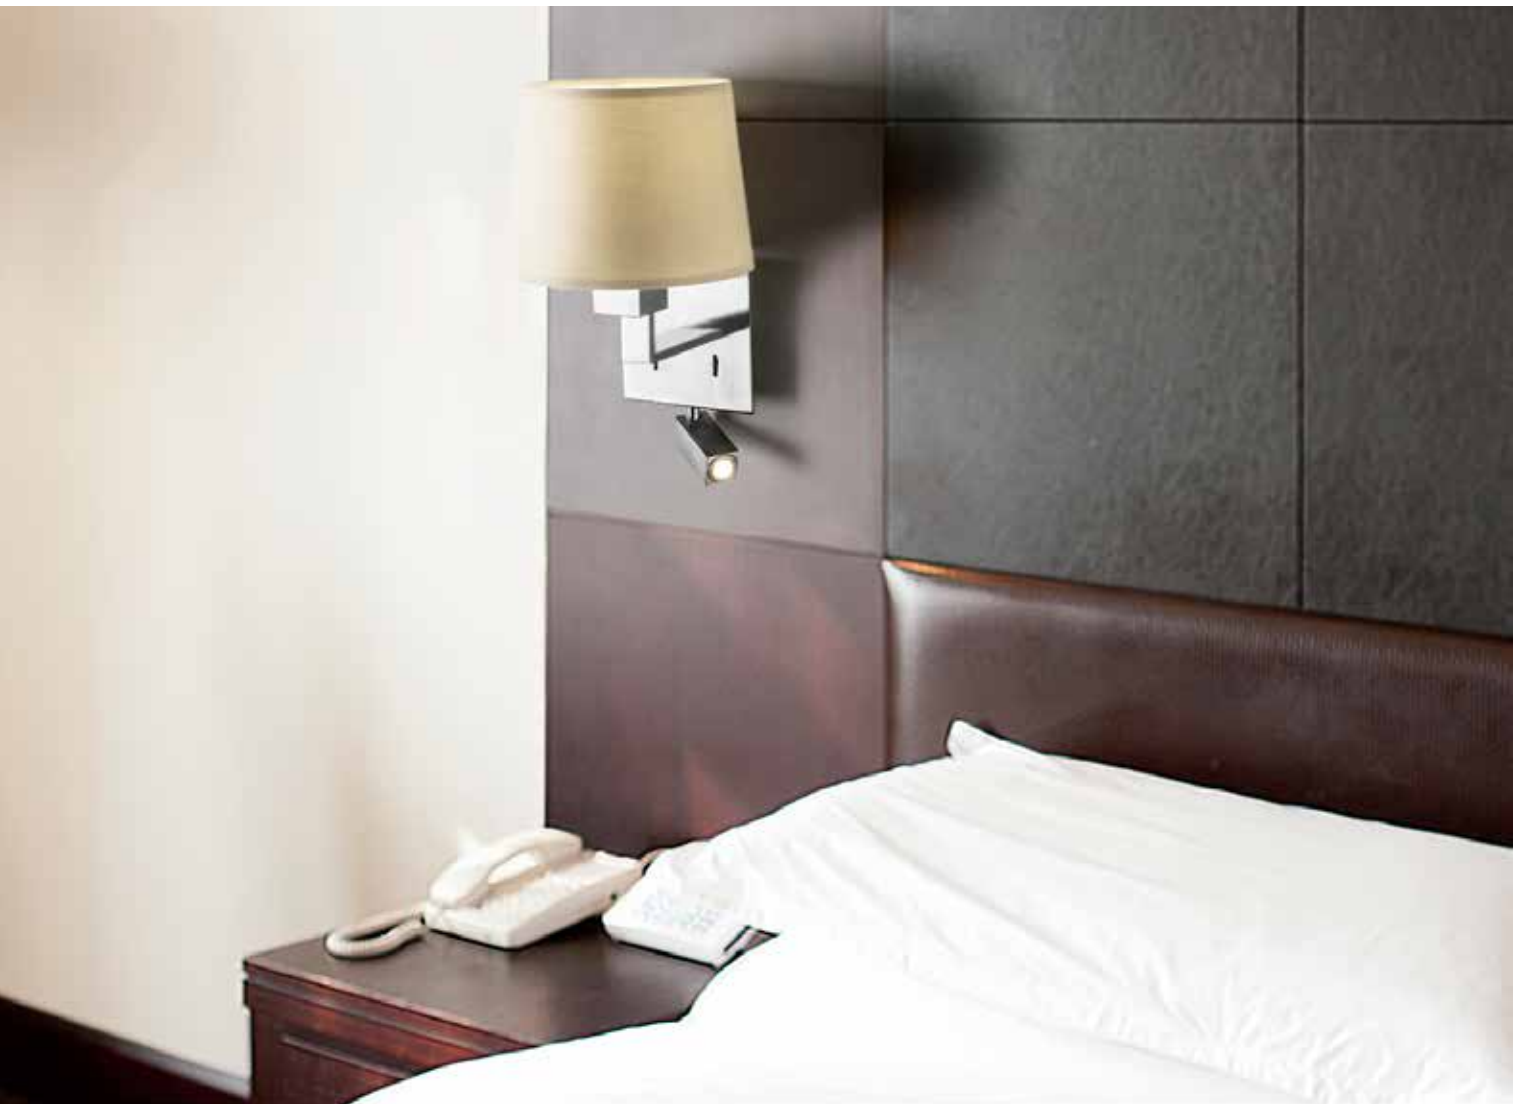

Torino

® DRY 8
120V 60Hz

BODY MAT ST
SHADE MAT COT