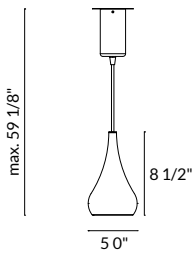

LED 3000K / CRI80
CREE 12,6W 1290 lm **00-5348-1414V1U** □