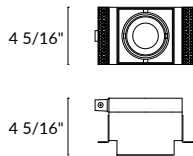

Multidir trimless

DRY BODY MAT ST / AL 14 60

NOT INCL 12V 50-60Hz   ±40°

Size	LED	max. H =	Product Code
4 5/16" x 4 5/16"	GU5.3 MR11	2 5/16"	DM-0093-14-00U <input type="checkbox"/>
		max. 9W led	DM-0093-60-00U <input checked="" type="checkbox"/>
		max. 9W led	