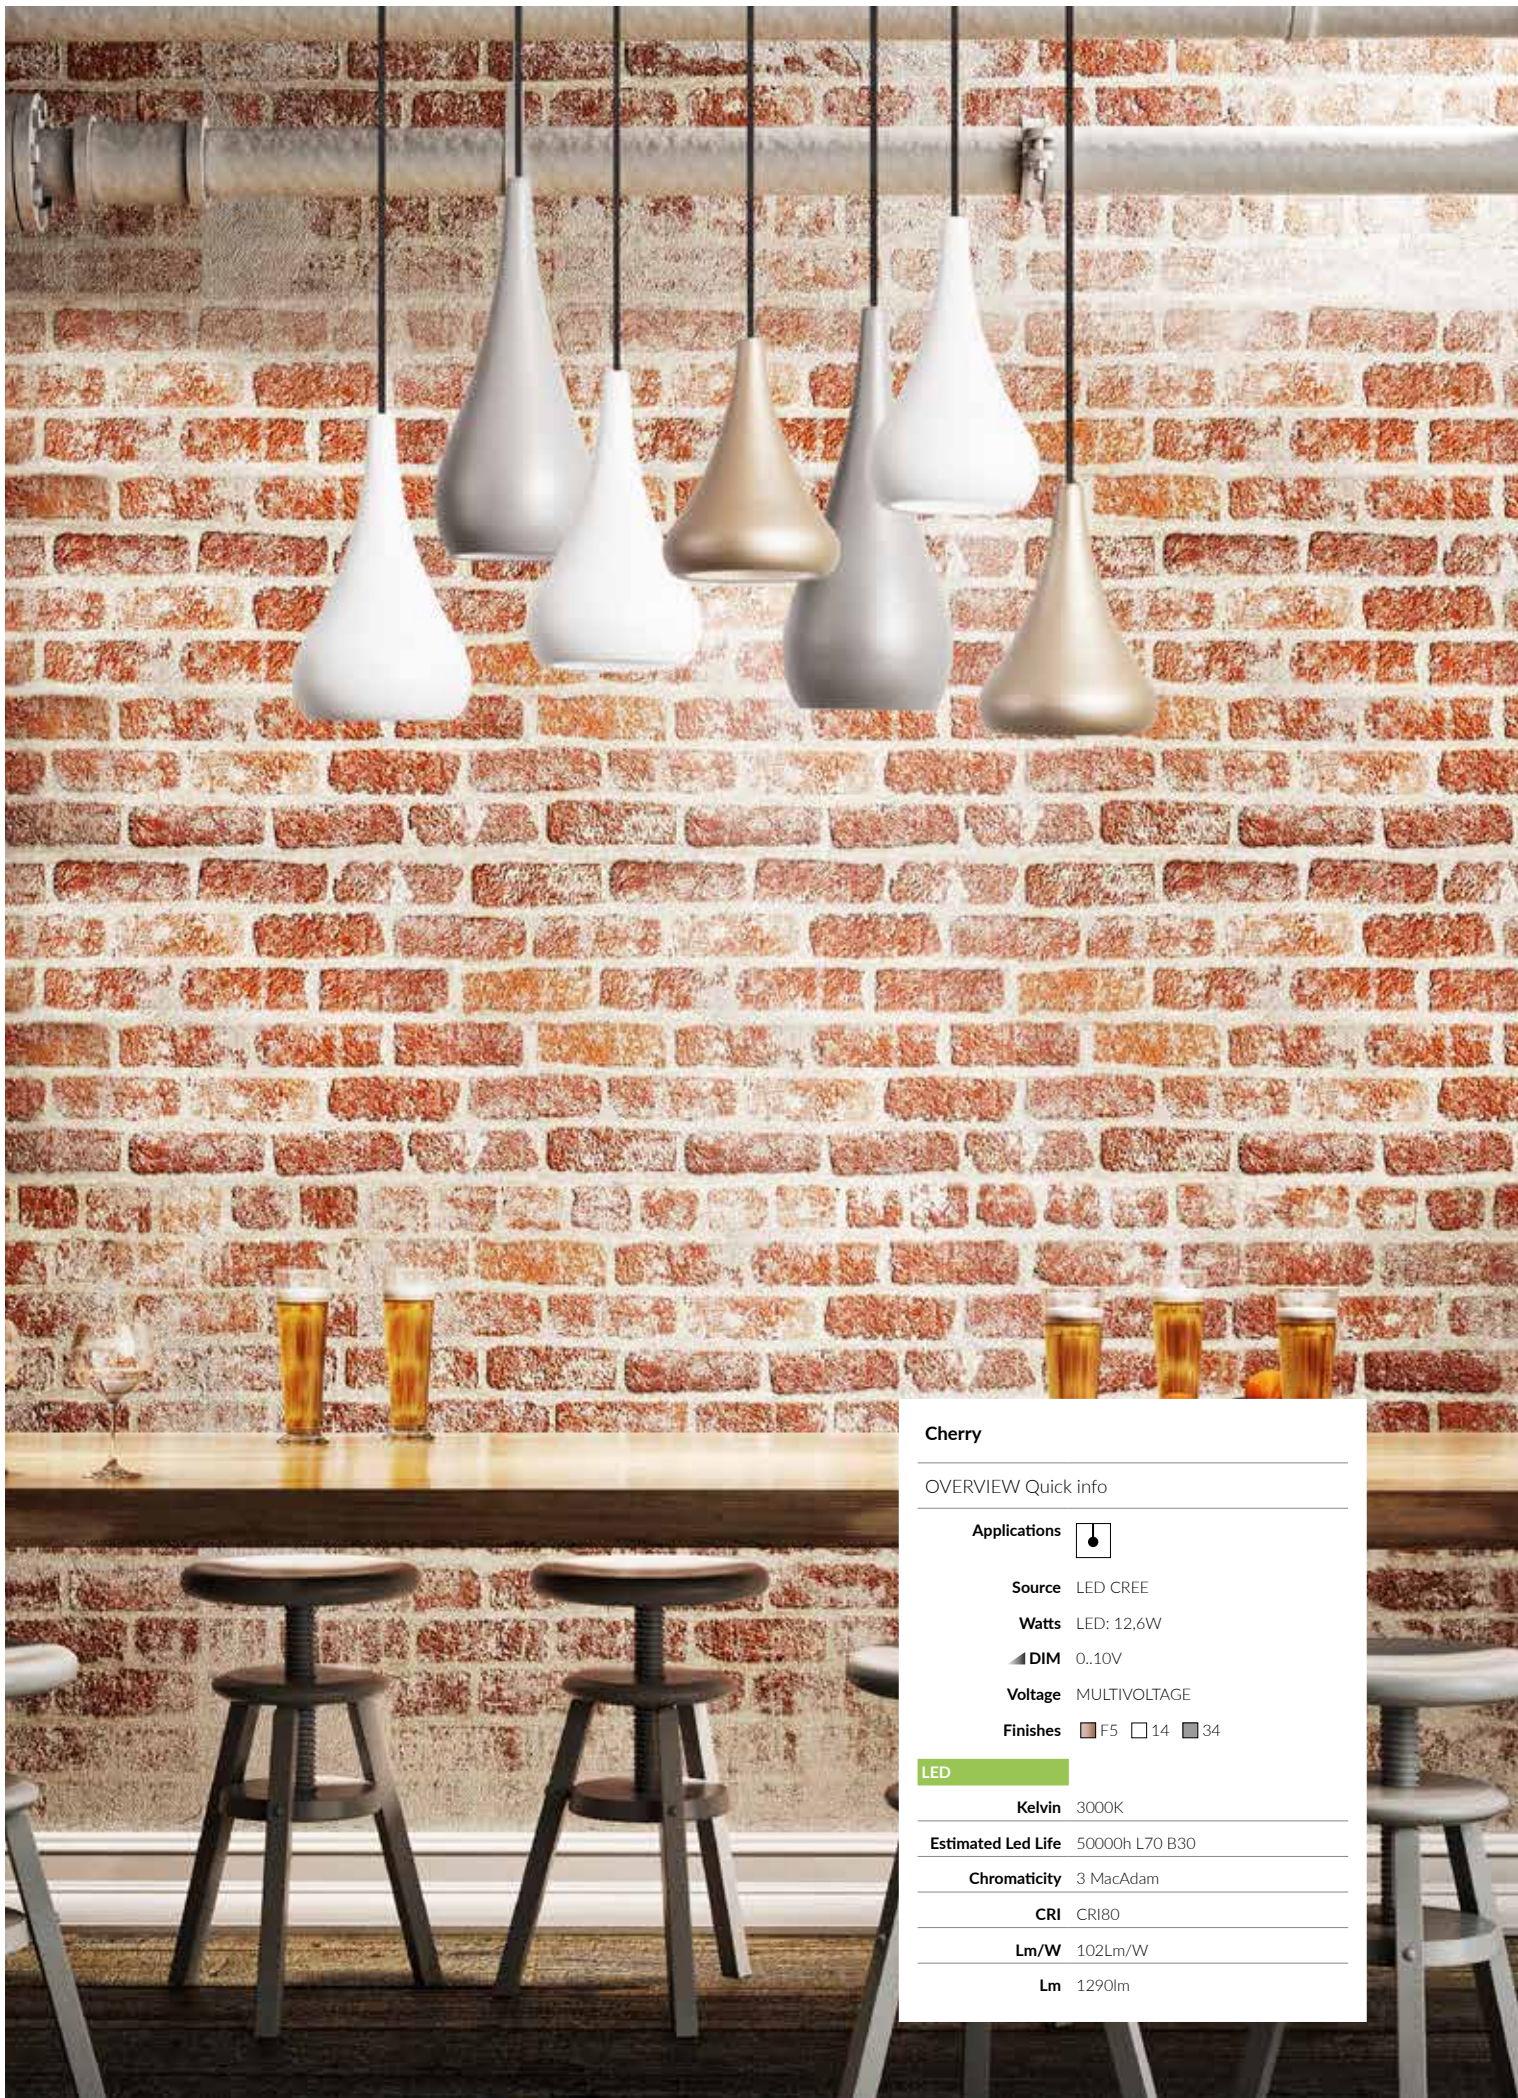

Cherry

OVERVIEW Quick info

Applications

Source LED CREE

Watts LED: 12,6W

▲DIM 0..10V

Voltage MULTIVOLTAGE

Finishes F5 14 34

LED

Kelvin 3000K

Estimated Led Life 50000h L70 B30

Chromaticity 3 MacAdam

CRI CRI80

Lm/W 102Lm/W

Lm 1290lm