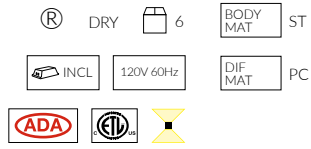

Oval

DRY

BODY MAT AL

14-14

INCL 120V 60Hz

LED 3000K / CRI80
 CITIZEN 4W 488 lm **05-0070-14-14U**
 12

LED 3000K / CRI80
 CITIZEN 8W 976 lm **05-2019-14-14U**
 6

Lia Led