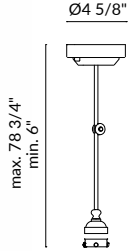

Vintage N

® DRY

BODY MAT ST

50

20

CI

CU

INCL 120-277V 50-60Hz

DIF MAT PMMA

LED 3000K / CRI80
CREE 8.8W 920 lm **71-4820-5050V2U** 50
3500K / CRI80
8.8W 1040 lm **71-6050-5050V2U** 50

16