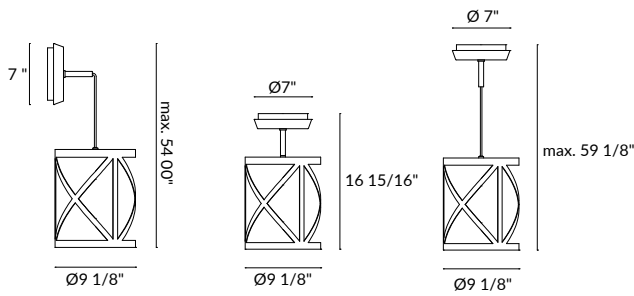

LED 2700K / CRI80

SAMSUNG 16W 2395 lm 00-6032-05-M1U ■