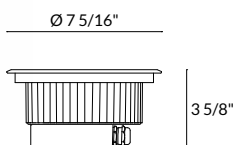

LED	3000K / CRI95
LUMILEDS	9W 675 lm 25° 55-9665-CA-CLU
	18W 1566 lm 25° 55-9667-CACLV1U
	4000K / CRI85
LUMILEDS	9W 1026 lm 25° 55-9665-CA-37U
	IK08 2 56