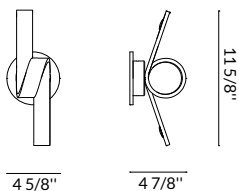

LED	3000K / CRIB0		
CREE	24W	1296 lm	00-2017-14-14U □
	24W	1296 lm	00-2017-CS-CSU ■

LED	3000K / CRIB0		
CREE	6W	364lm	05-2017-14-14U □