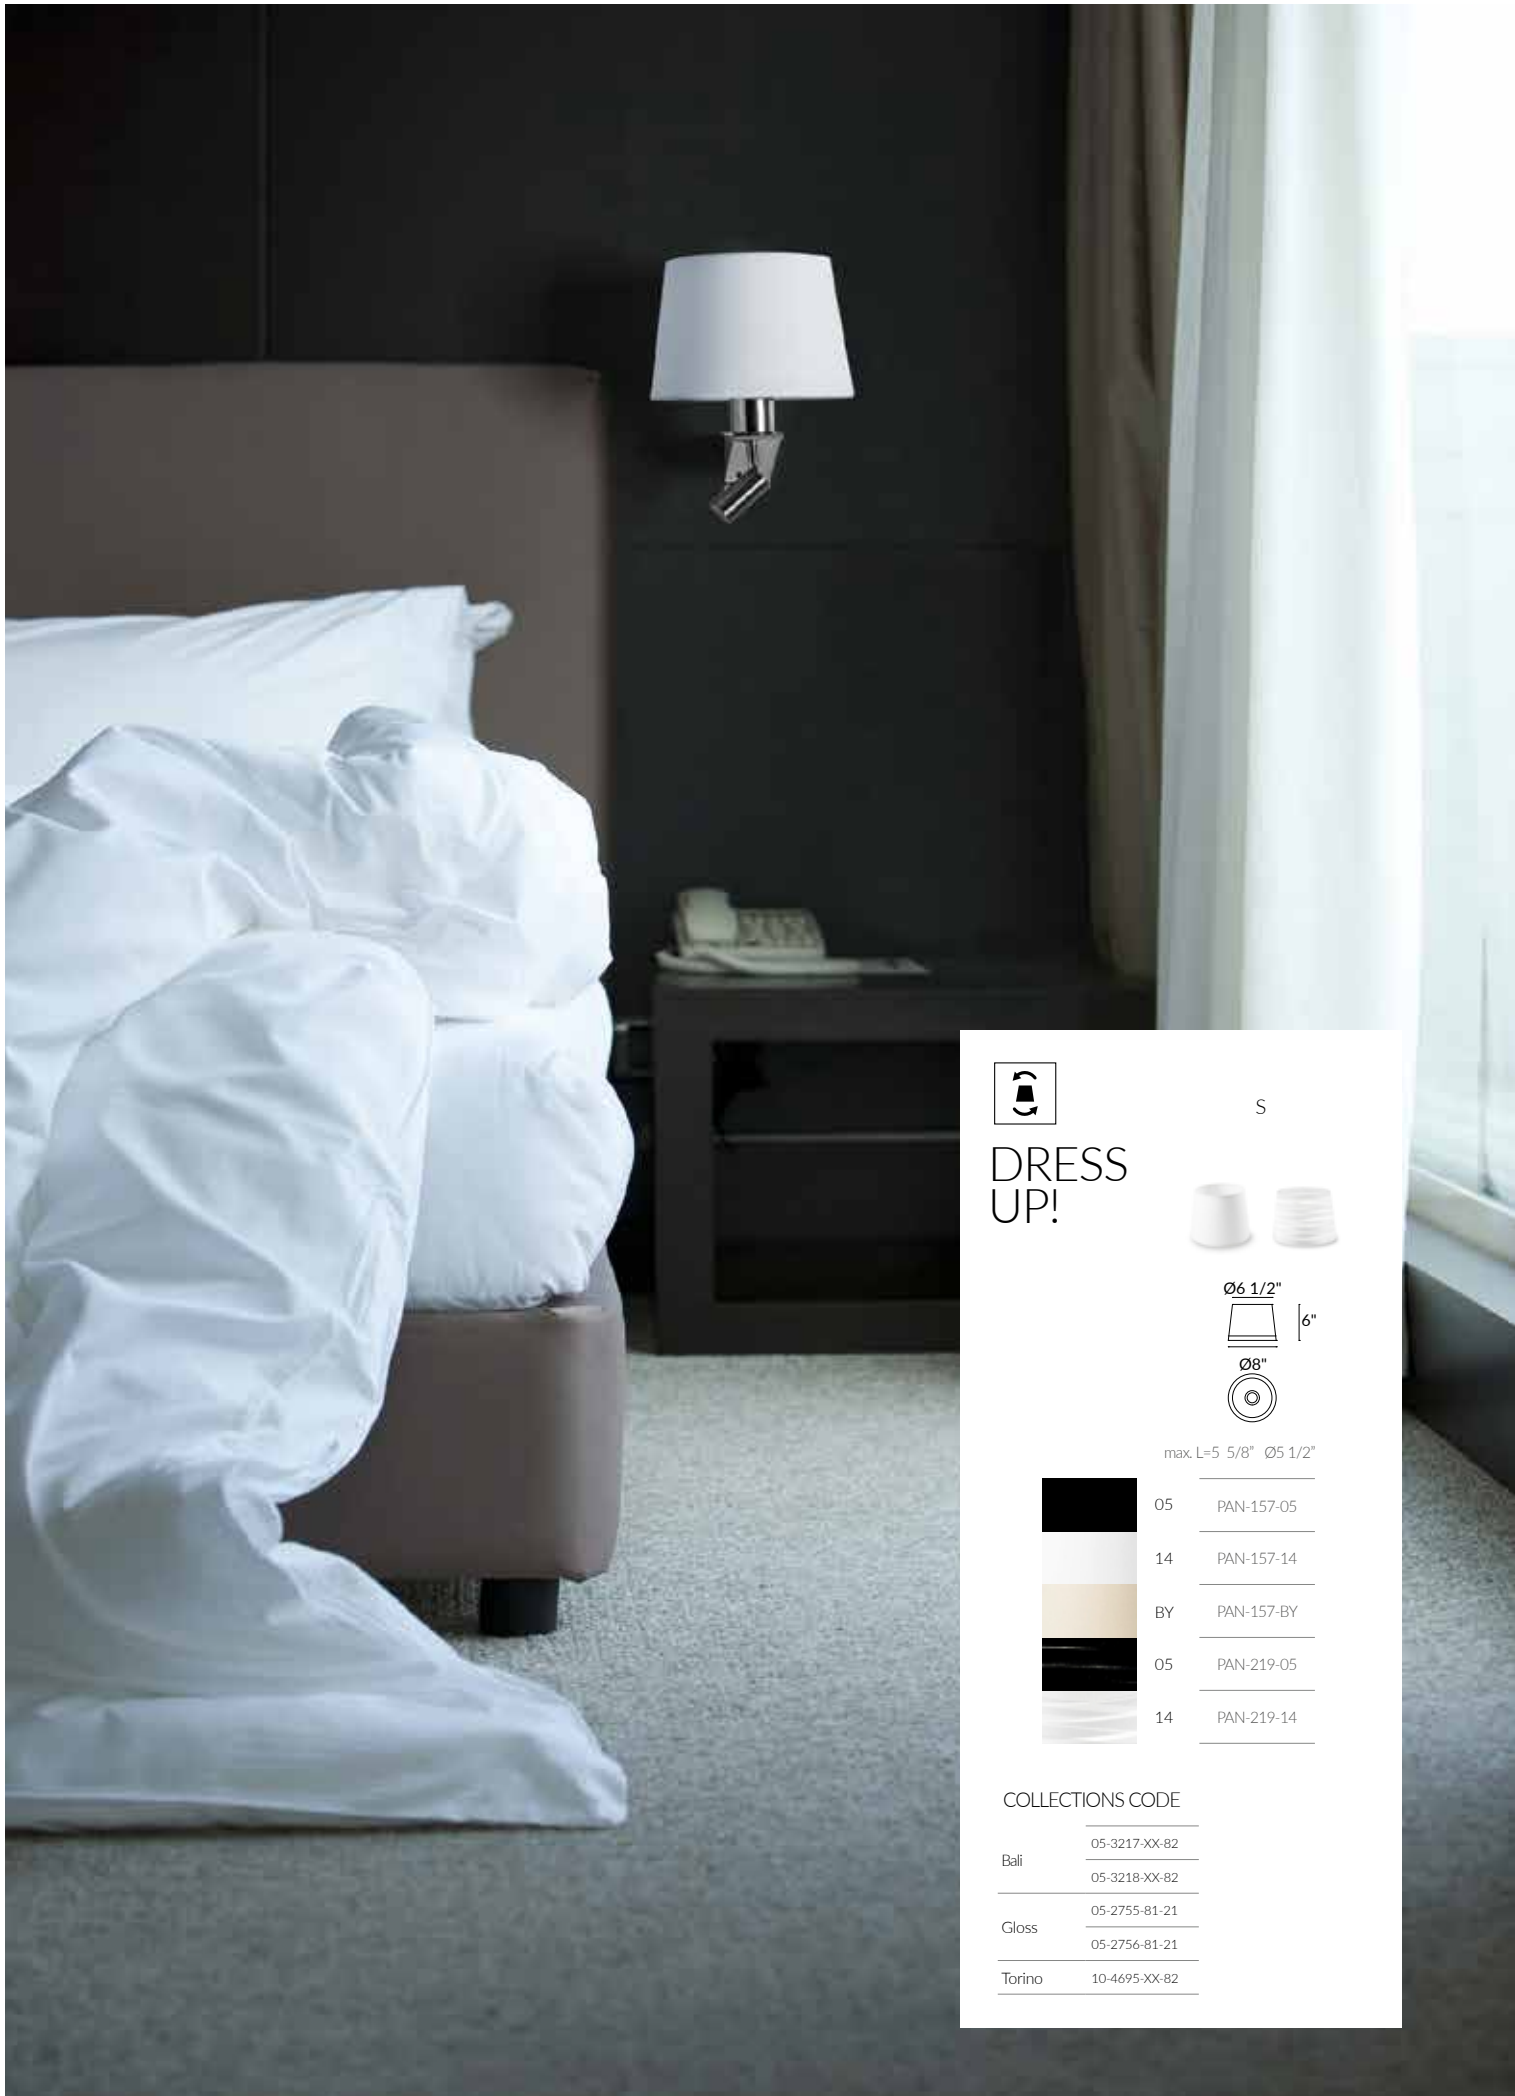

18 7/8"
 1 5/8" 3 5/8"
 4"

LED 3000K / CRI80
 CREE 6,9W 550 lm **05-4760-21-05U**

4 180°

LED 3000K / CRI80
 CREE 6.9W 550 lm **10-3273-21-05U**

2 180°

DRESS UP!

S

Ø6 1/2"