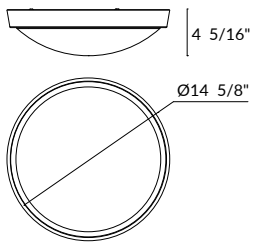

LED 3000K / CRI80
SAMSUNG 19,6W 2620 lm **15-5299-21-M1U**