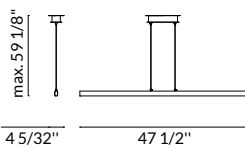

Road

☐ DRY ☐ 4 ☐ BODY MAT AL ☐ 14
☐ INCL ☐ 120V 60Hz ☐ DIF MAT ACR

LED 3000K / CRI80
CREE 32,4W 3860 lm **00-3251-14-M1U** ☐