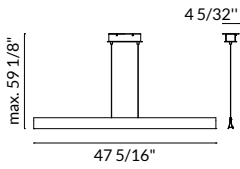

Bravo

DRY
INCL
120V 60Hz
ETL

BODY MAT AL
DIF MAT ACR