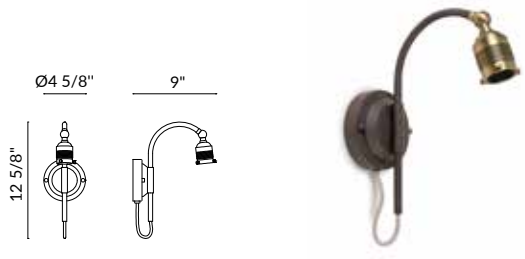

Vintage N

INCL
120-277V
50-60Hz

R DRY
BODY MAT ST
DIF MAT PMMA

50
20
CI
CU

LED	3000K / CRI80
CREE	8.8W 920 lm 71-4819-CICIV2U ■
	3500K / CRI80
	8.8W 1040 lm 71-6049-CICIV2U ■

8