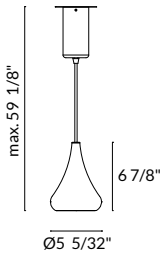

Cherry

INCL
120-277V
50-60Hz
0..10V
LED
E14

® DRY 1

BODY MAT ST

DIF MAT PMMA

■ F5
□ 14
■ 34

LED 3000K / CRI80
CREE 12,6W 1290 lm **00-5346-F5F5V1U** ■