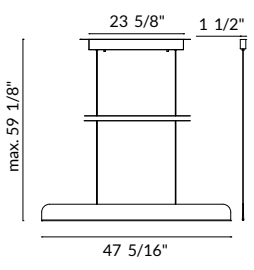

LED 2700K / CRI80
CREE 20W 2400 lm **00-5463-53-M3U**