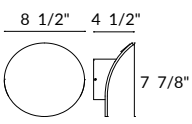

Neu

DRY 8 BODY MAT AL / ST 14 S2

INCL 120-277V 50-60Hz 0..10V

	LED	2700K / CRI93	
SHARP	17,5W	1860 lm	05-5330-1414V1U ☐
	17,5W	1860 lm	05-5330-S214V1U ☐