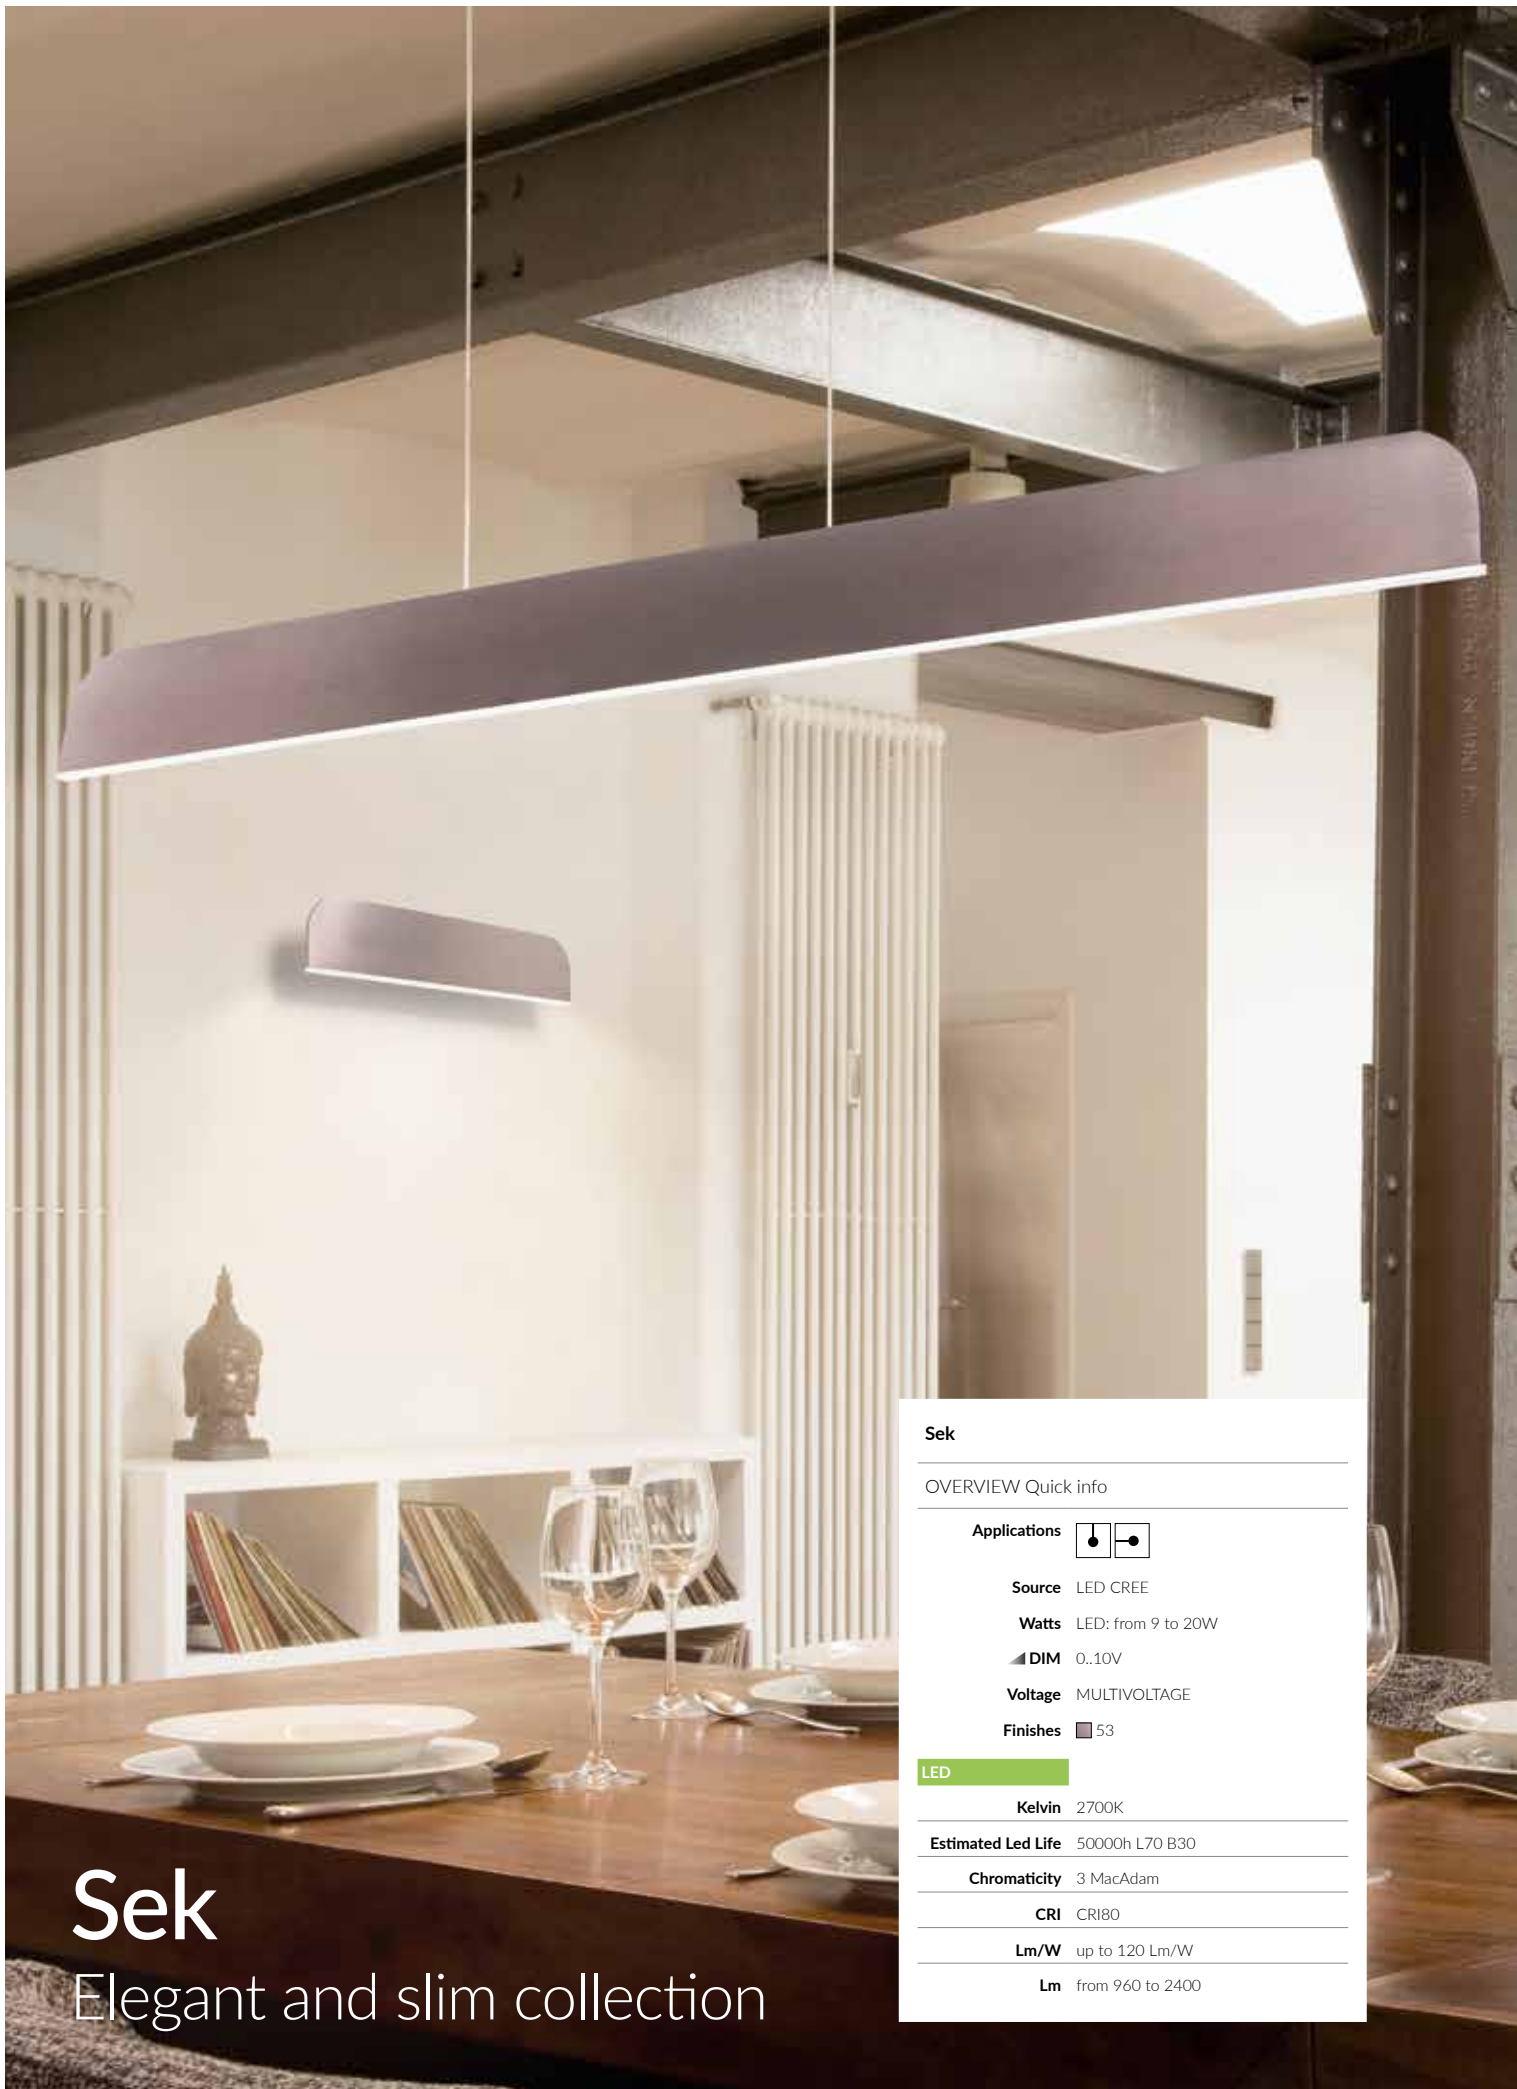

CREE	2,3W max.	119 lm max.	700 mA max.	05-3308-S2-00U <input checked="" type="checkbox"/>
------	-----------	-------------	-------------	---

INCLUDED

25°+ 40° Set of lenses included.

LEDS-C4

DECORATIVE

DECORATIVE

FAMILIES & PENDANTS

Sek

Elegant and slim collection

Sek

OVERVIEW Quick info

Applications 

Source LED CREE

Watts LED: from 9 to 20W