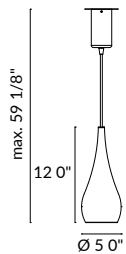

LED 3000K / CRI80
CREE 12,6W 1290 lm **00-5350-3434V1U** ■