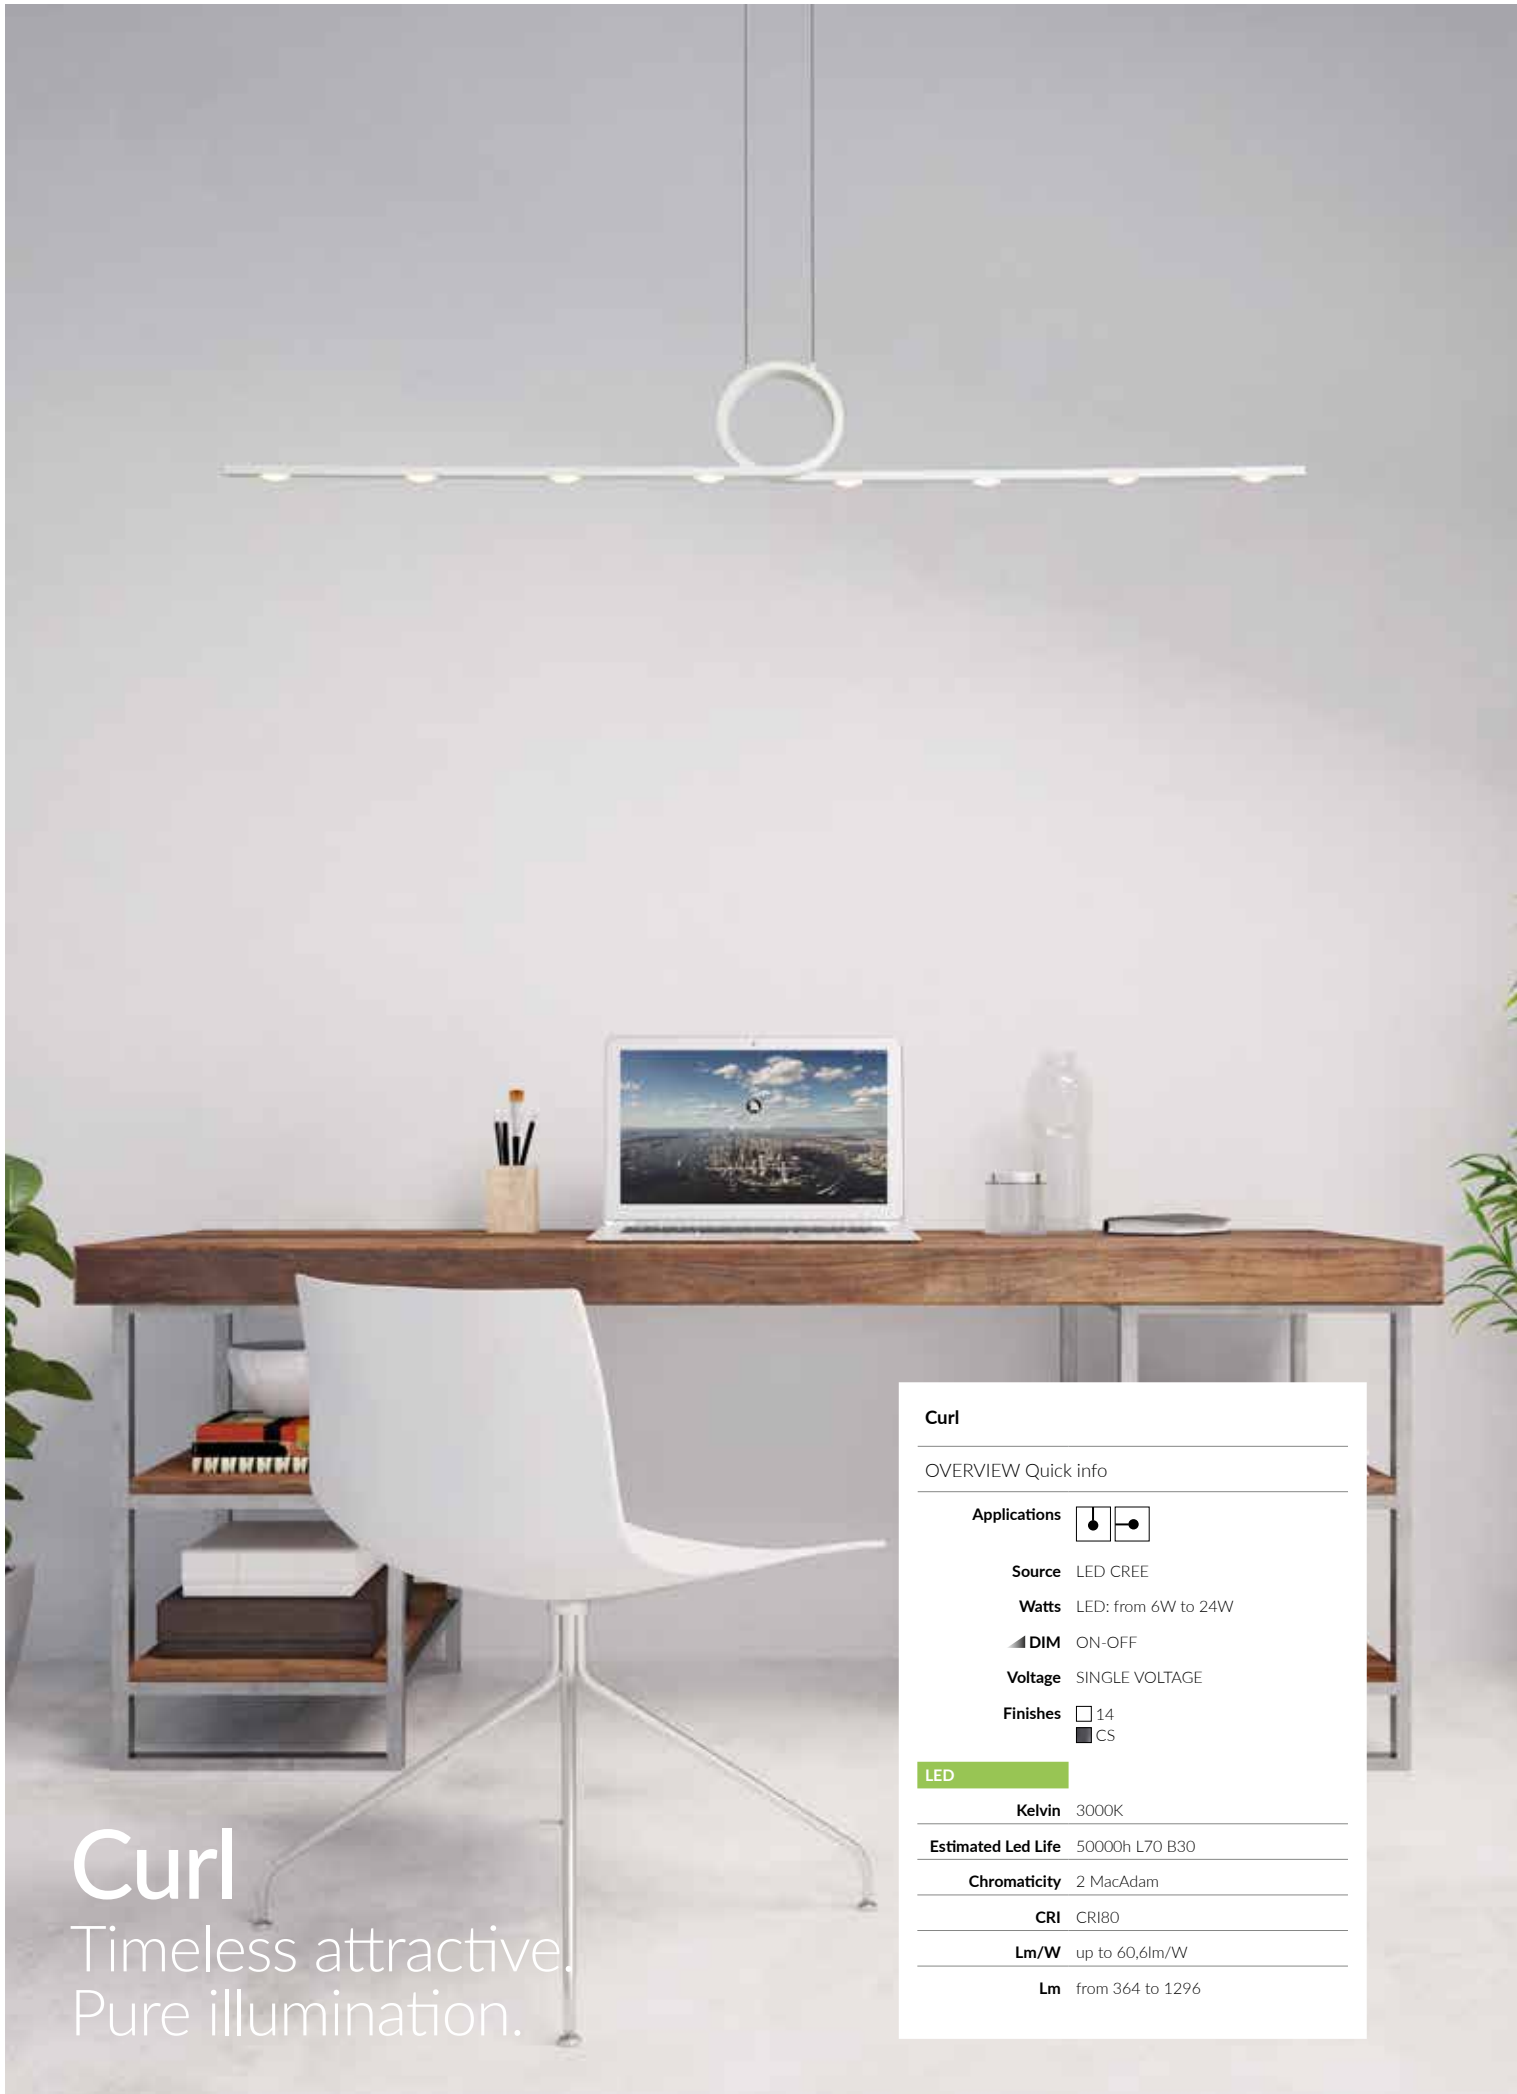

Curl

Timeless attractive.
Pure illumination.

Curl

OVERVIEW Quick info

Applications

Source LED CREE

Watts LED: from 6W to 24W

DIM ON-OFF

Voltage SINGLE VOLTAGE

Finishes ☐ 14
☒ CS

LED

Kelvin 3000K

Estimated Led Life 50000h L70 B30

Chromaticity 2 MacAdam

CRI CRI80

Lm/W up to 60,6lm/W

Lm from 364 to 1296