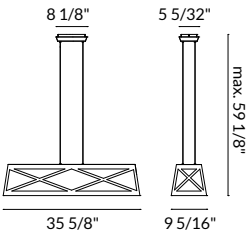

® DRY 2

BODY MAT ST

■ 05

INCL

120-277V

50-60Hz

0..10V

DIF MAT PMMA

LEDS-C4

LED 2700K / CRI80
SAMSUNG 37W 5660 lm **00-6034-05-M1U** ■