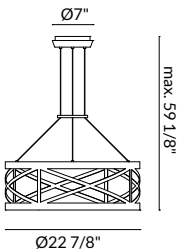

LED 2700K / CRI80
SAMSUNG 29,8W 4130 lm **00-6033-05-M1U** ■