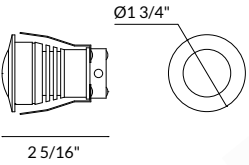

Dot

DRY IK02 100

BODY MAT AL

☒ N3

NOT INCL DIM

DIF MAT GLA

120° 1 Led

LED 3000K / CRI80

CREE	2,3W max.	190 lm max.	700 mA max.	05-3314-N3B9V1U ☒

Ø1 1/2"