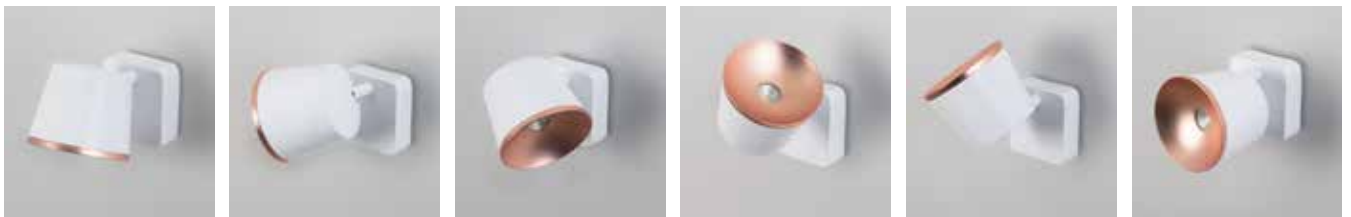

Drone

® DRY BODY MAT AL

INCL 120V 60Hz

RF 850°C

120° 355° 180°

14-06 14-21 CI-06 CI-21

FAMILIES & PENDANTS DECORATIVE