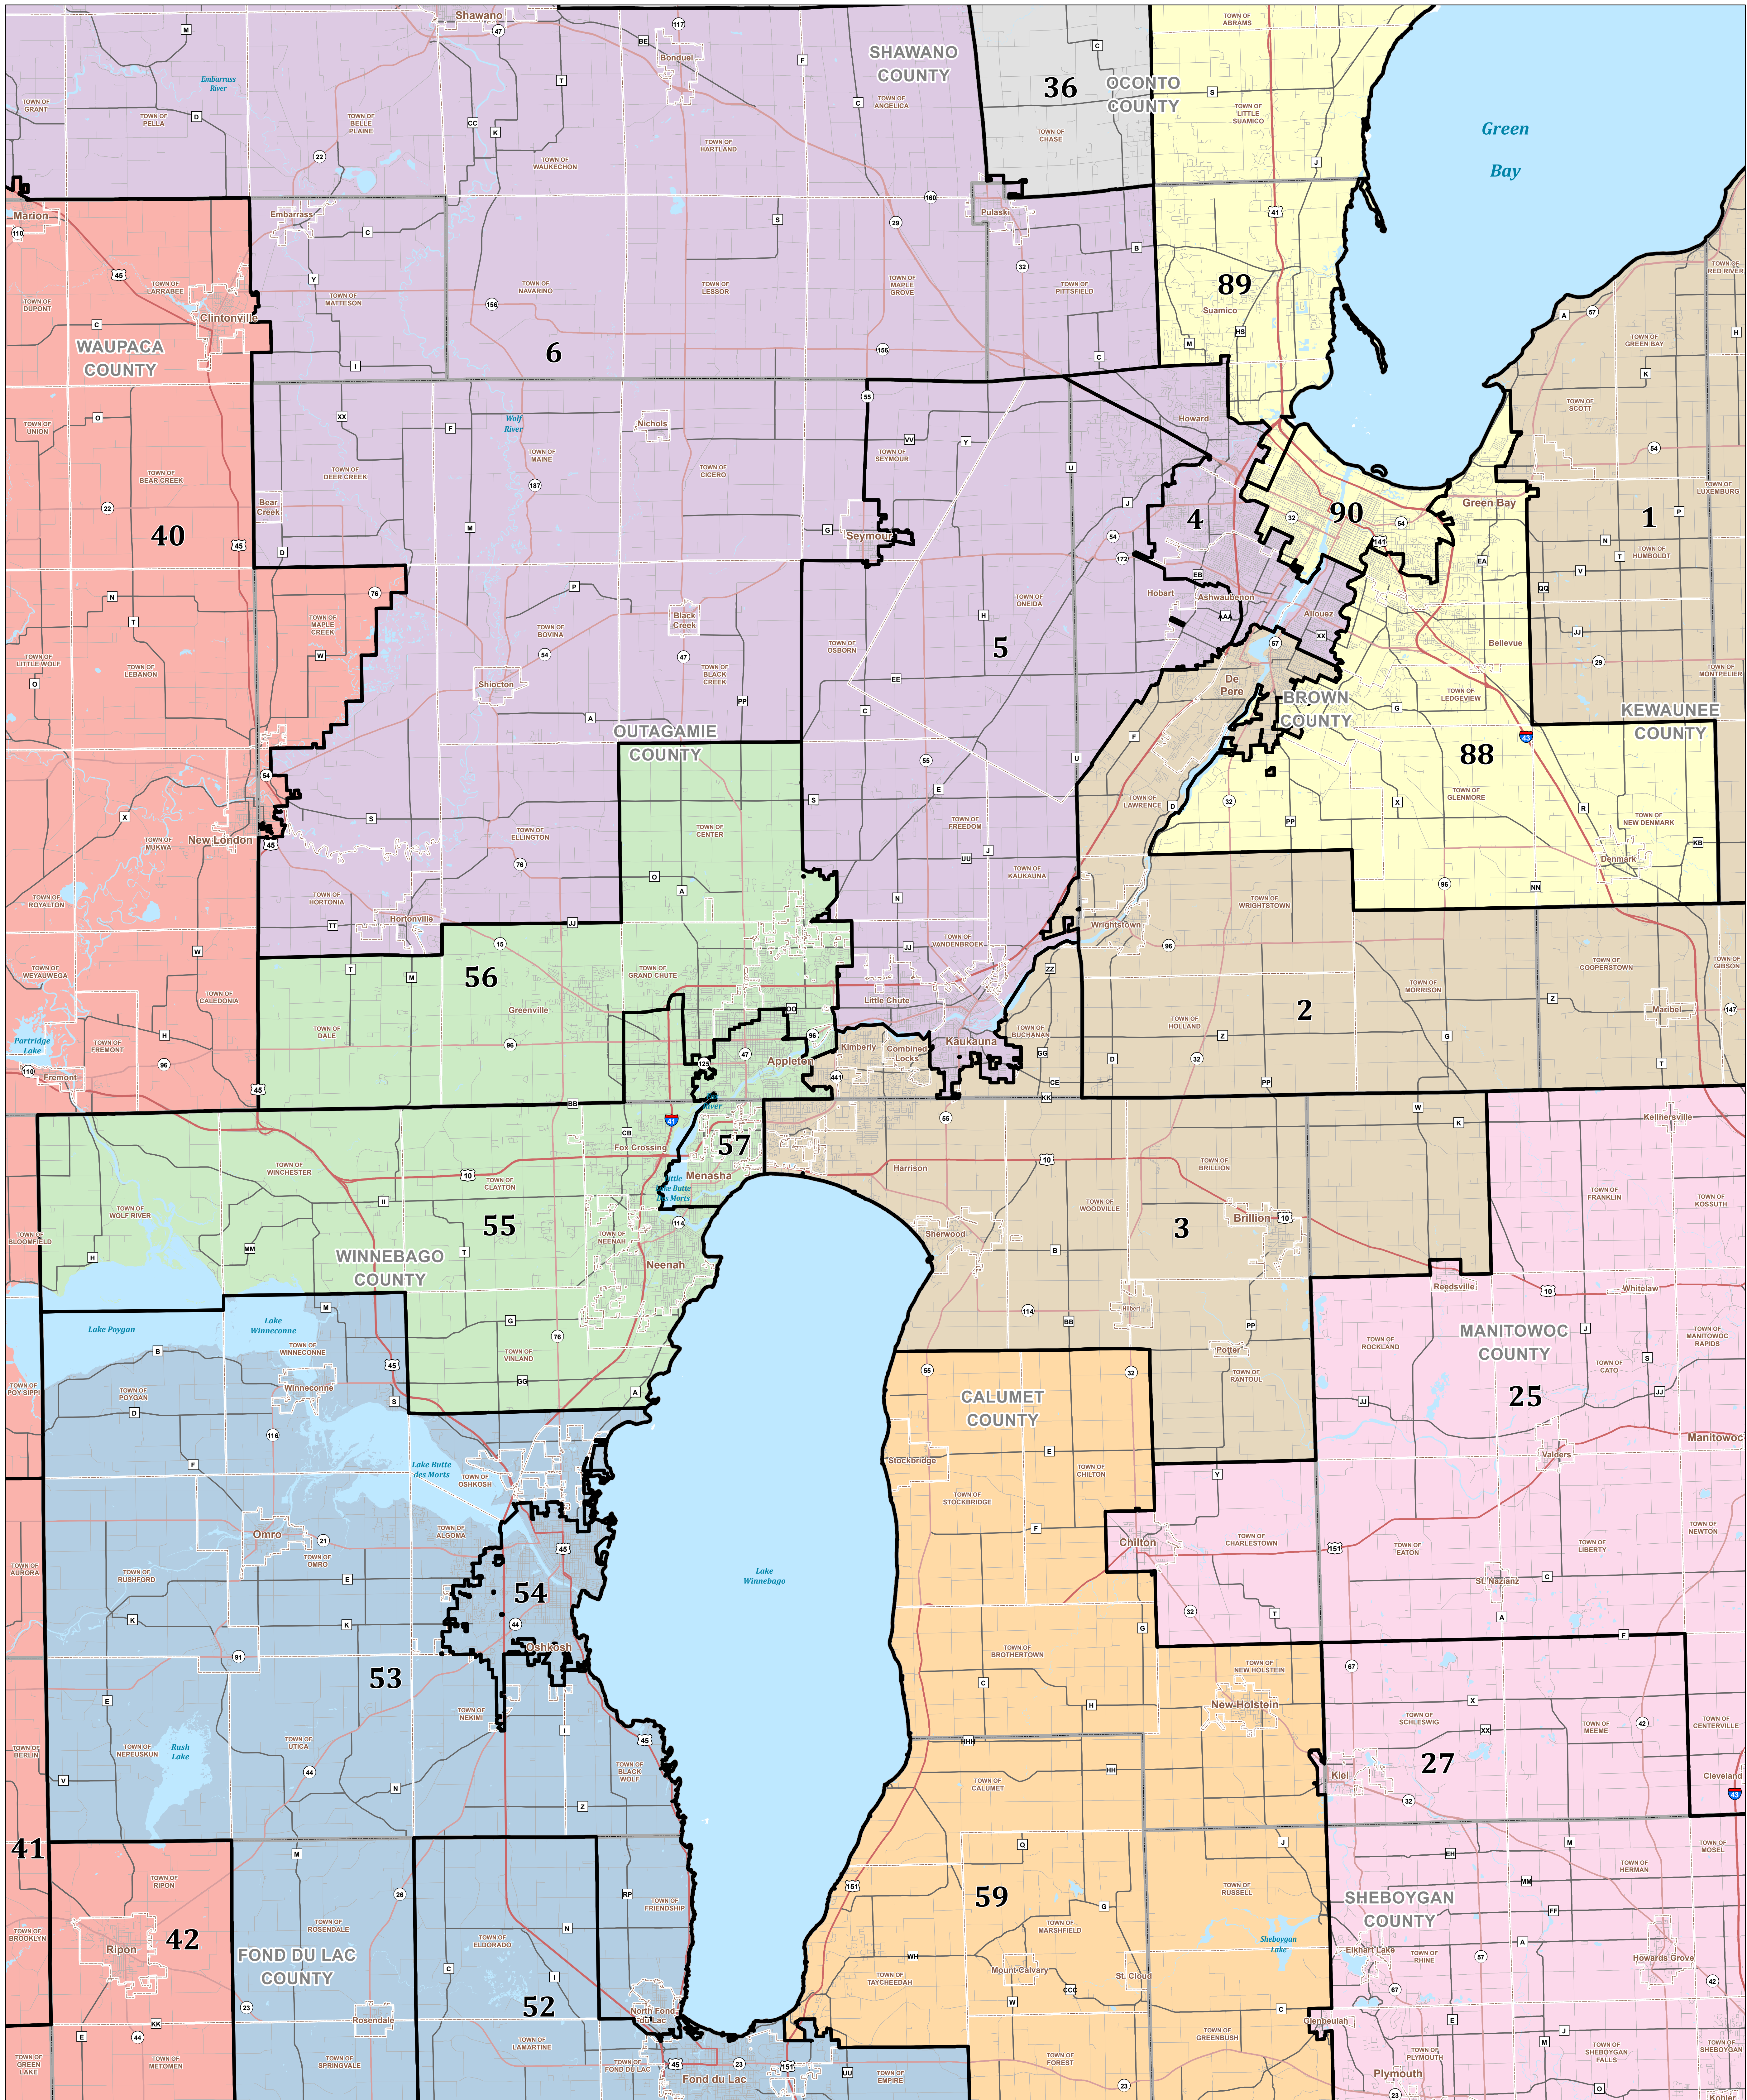

Fox Valley Region, Wisconsin

ASSEMBLY DISTRICTS

2022

Legislative Technology Services Bureau
17 W. Main St., Suite 200
Madison, WI 53703
(608) 283-1830
www.legis.wisconsin.gov/ltsb/gis